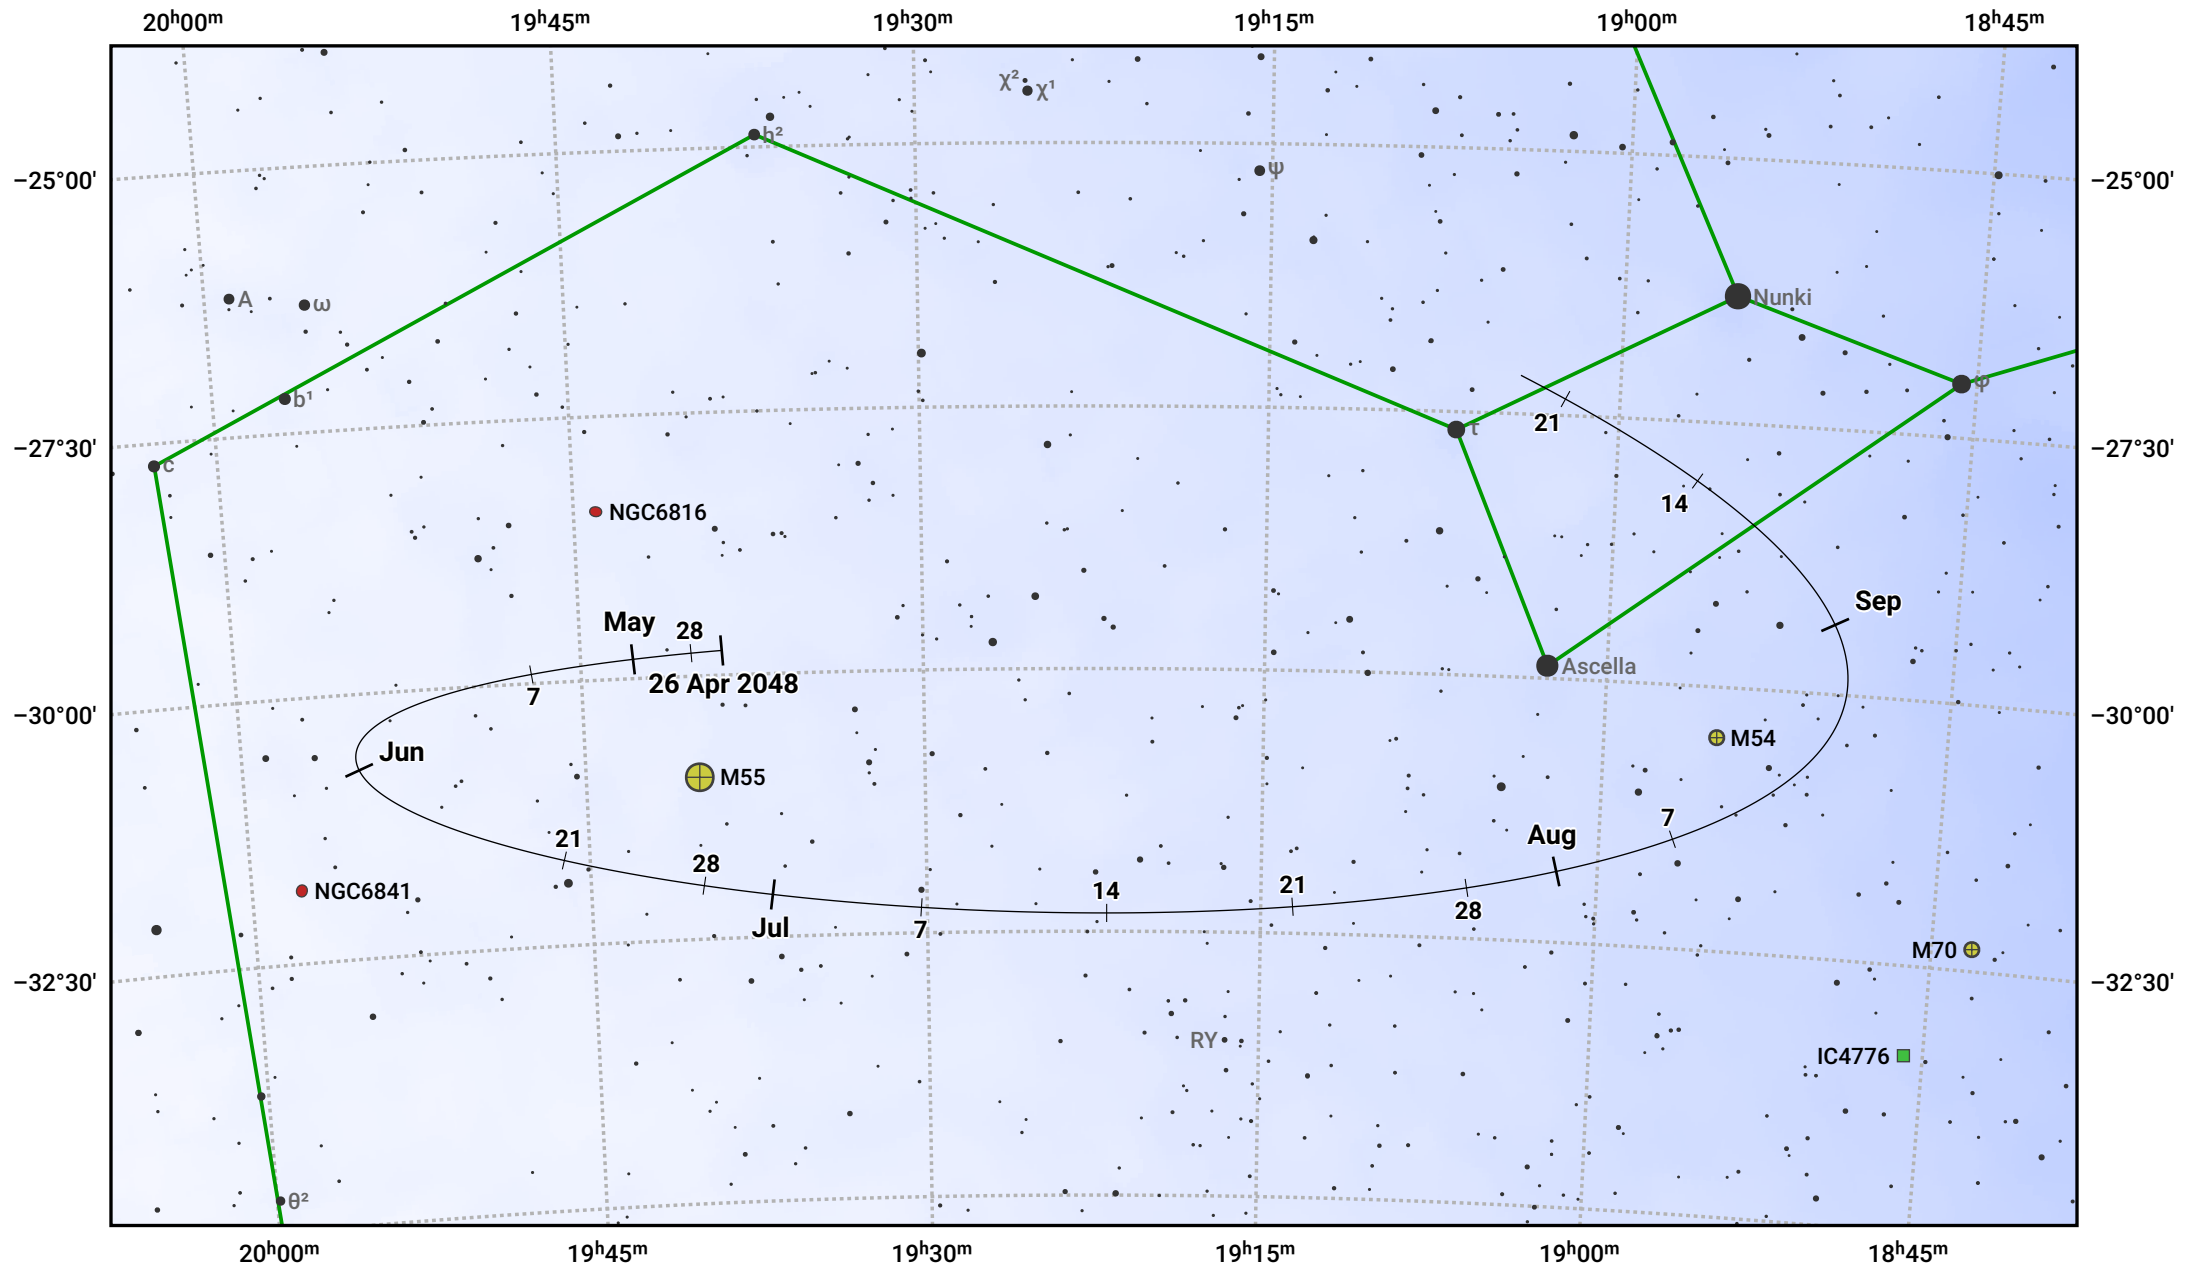

The path of Asteroid 192 Nausikaa around opposition on 10 Jul 2048

© Dominic Ford 2011–2024. Date markers placed at midnight UTC. Downloaded from <https://in-the-sky.org>

Magnitude scale: 9.0 8.0 7.0 6.0 5.0 4.0 3.0 2.0

— Ecliptic Plane

Galaxy Bright nebula Open cluster Globular cluster

Date	Mag	Phase
2048 May 1	11.6	96%
2048 Jun 1	10.8	98%
2048 Jun 6	10.7	98%
2048 Jul 1	10.0	100%
2048 Aug 1	10.0	99%
2048 Sep 1	10.6	96%