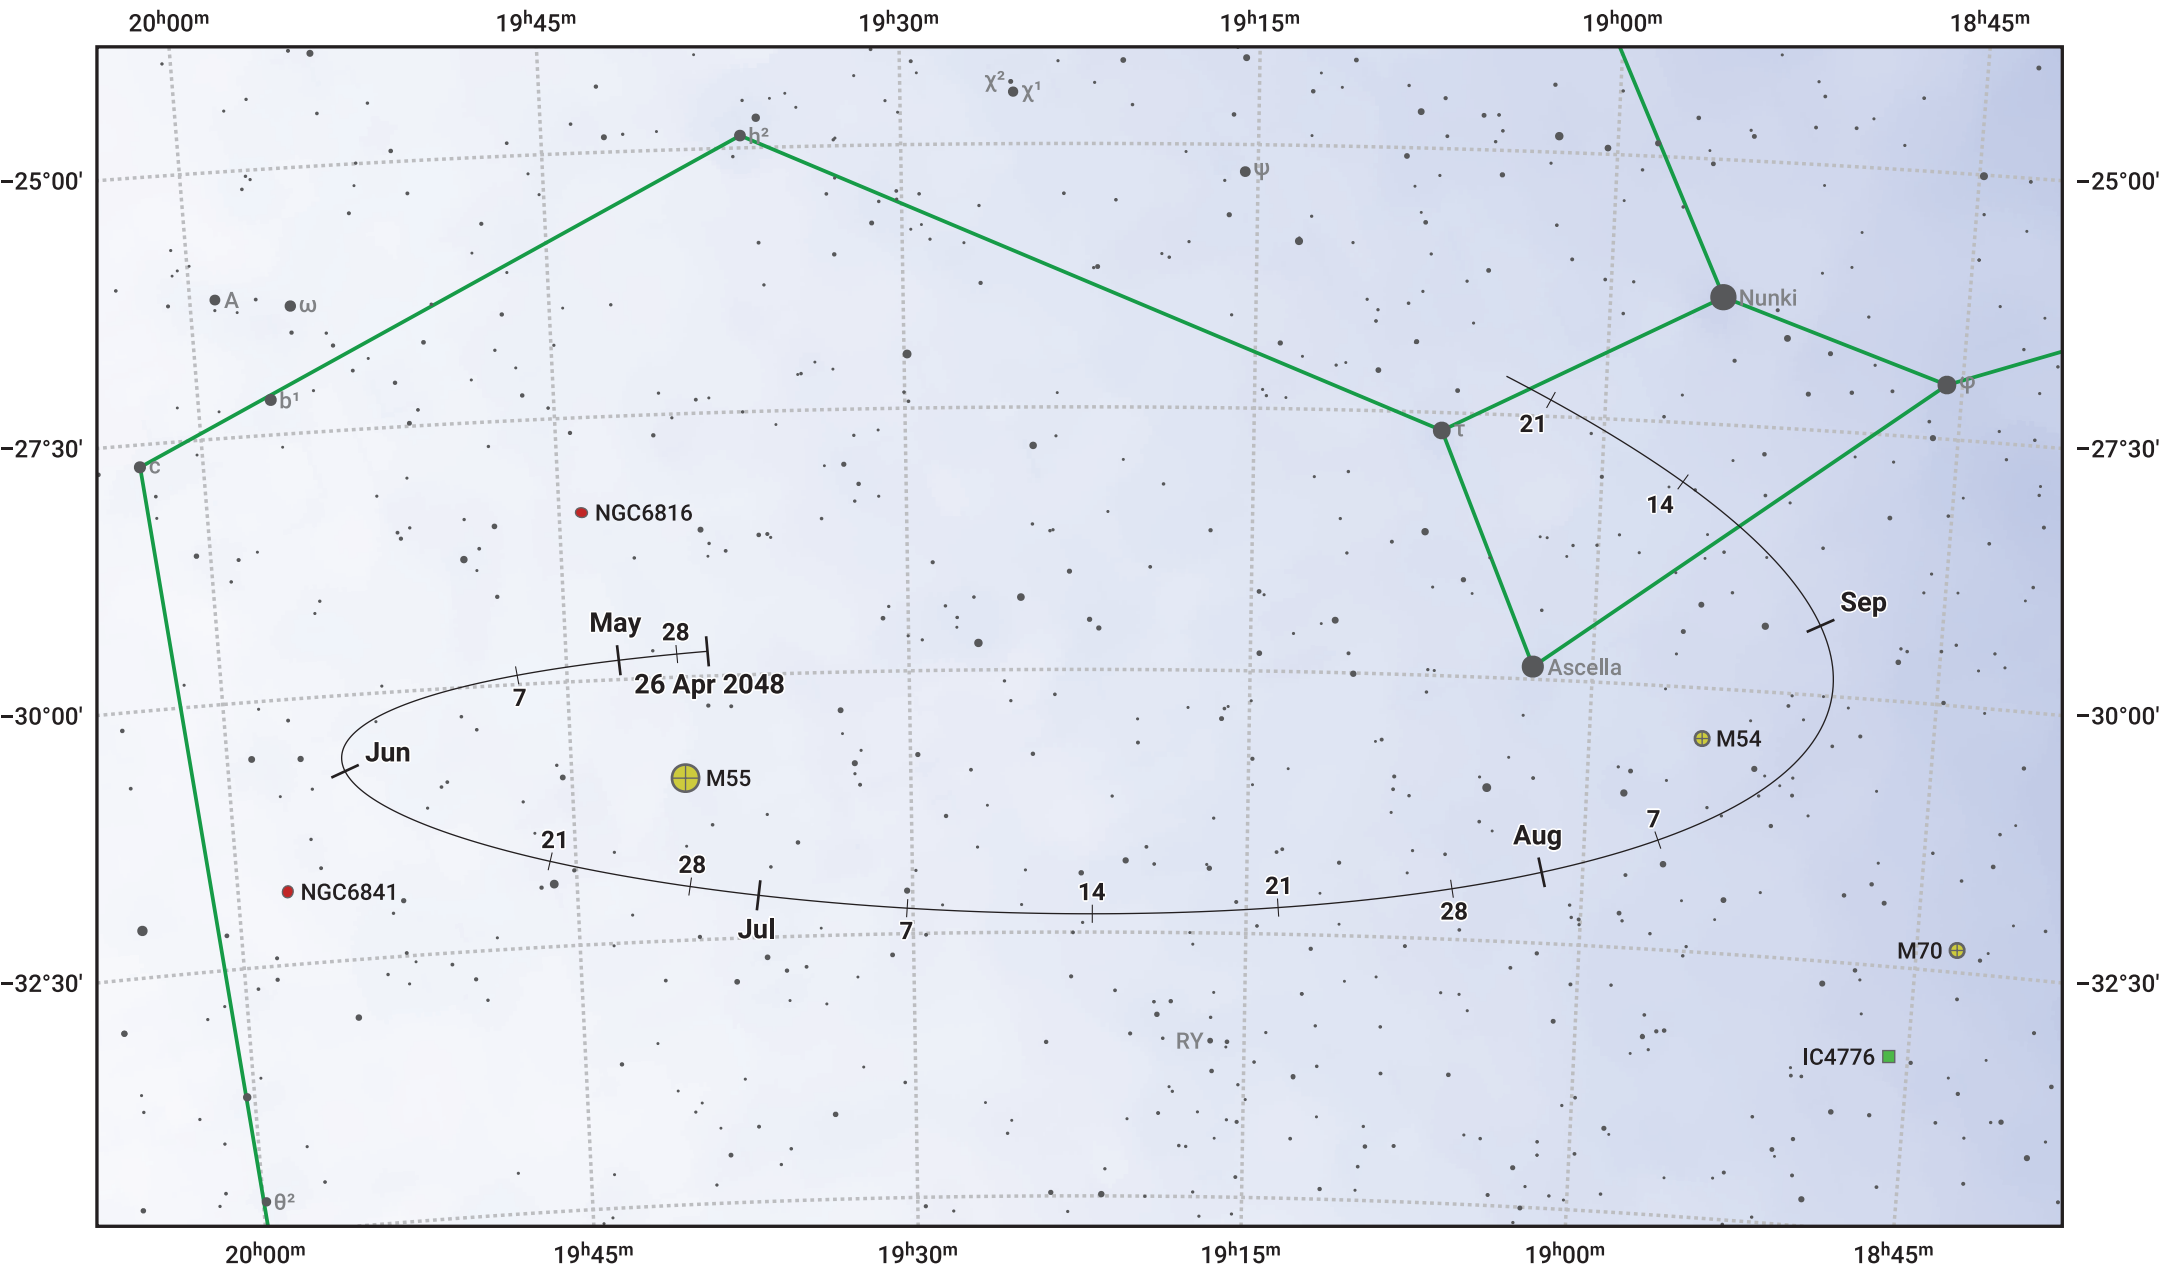

# The path of Asteroid 192 Nausikaa around opposition on 10 Jul 2048

© Dominic Ford 2011–2024. Date markers placed at midnight UTC. Downloaded from <https://in-the-sky.org>

Magnitude scale: ● 9.0 ● 8.0 ● 7.0 ● 6.0 ● 5.0 ● 4.0 ● 3.0 ● 2.0

— Ecliptic Plane

● Galaxy ● Bright nebula ● Open cluster ● Globular cluster

| Date       | Mag  | Phase |
|------------|------|-------|
| 2048 May 1 | 11.6 | 96%   |
| 2048 Jun 1 | 10.8 | 98%   |
| 2048 Jun 6 | 10.7 | 98%   |
| 2048 Jul 1 | 10.0 | 100%  |
| 2048 Aug 1 | 10.0 | 99%   |
| 2048 Sep 1 | 10.6 | 96%   |