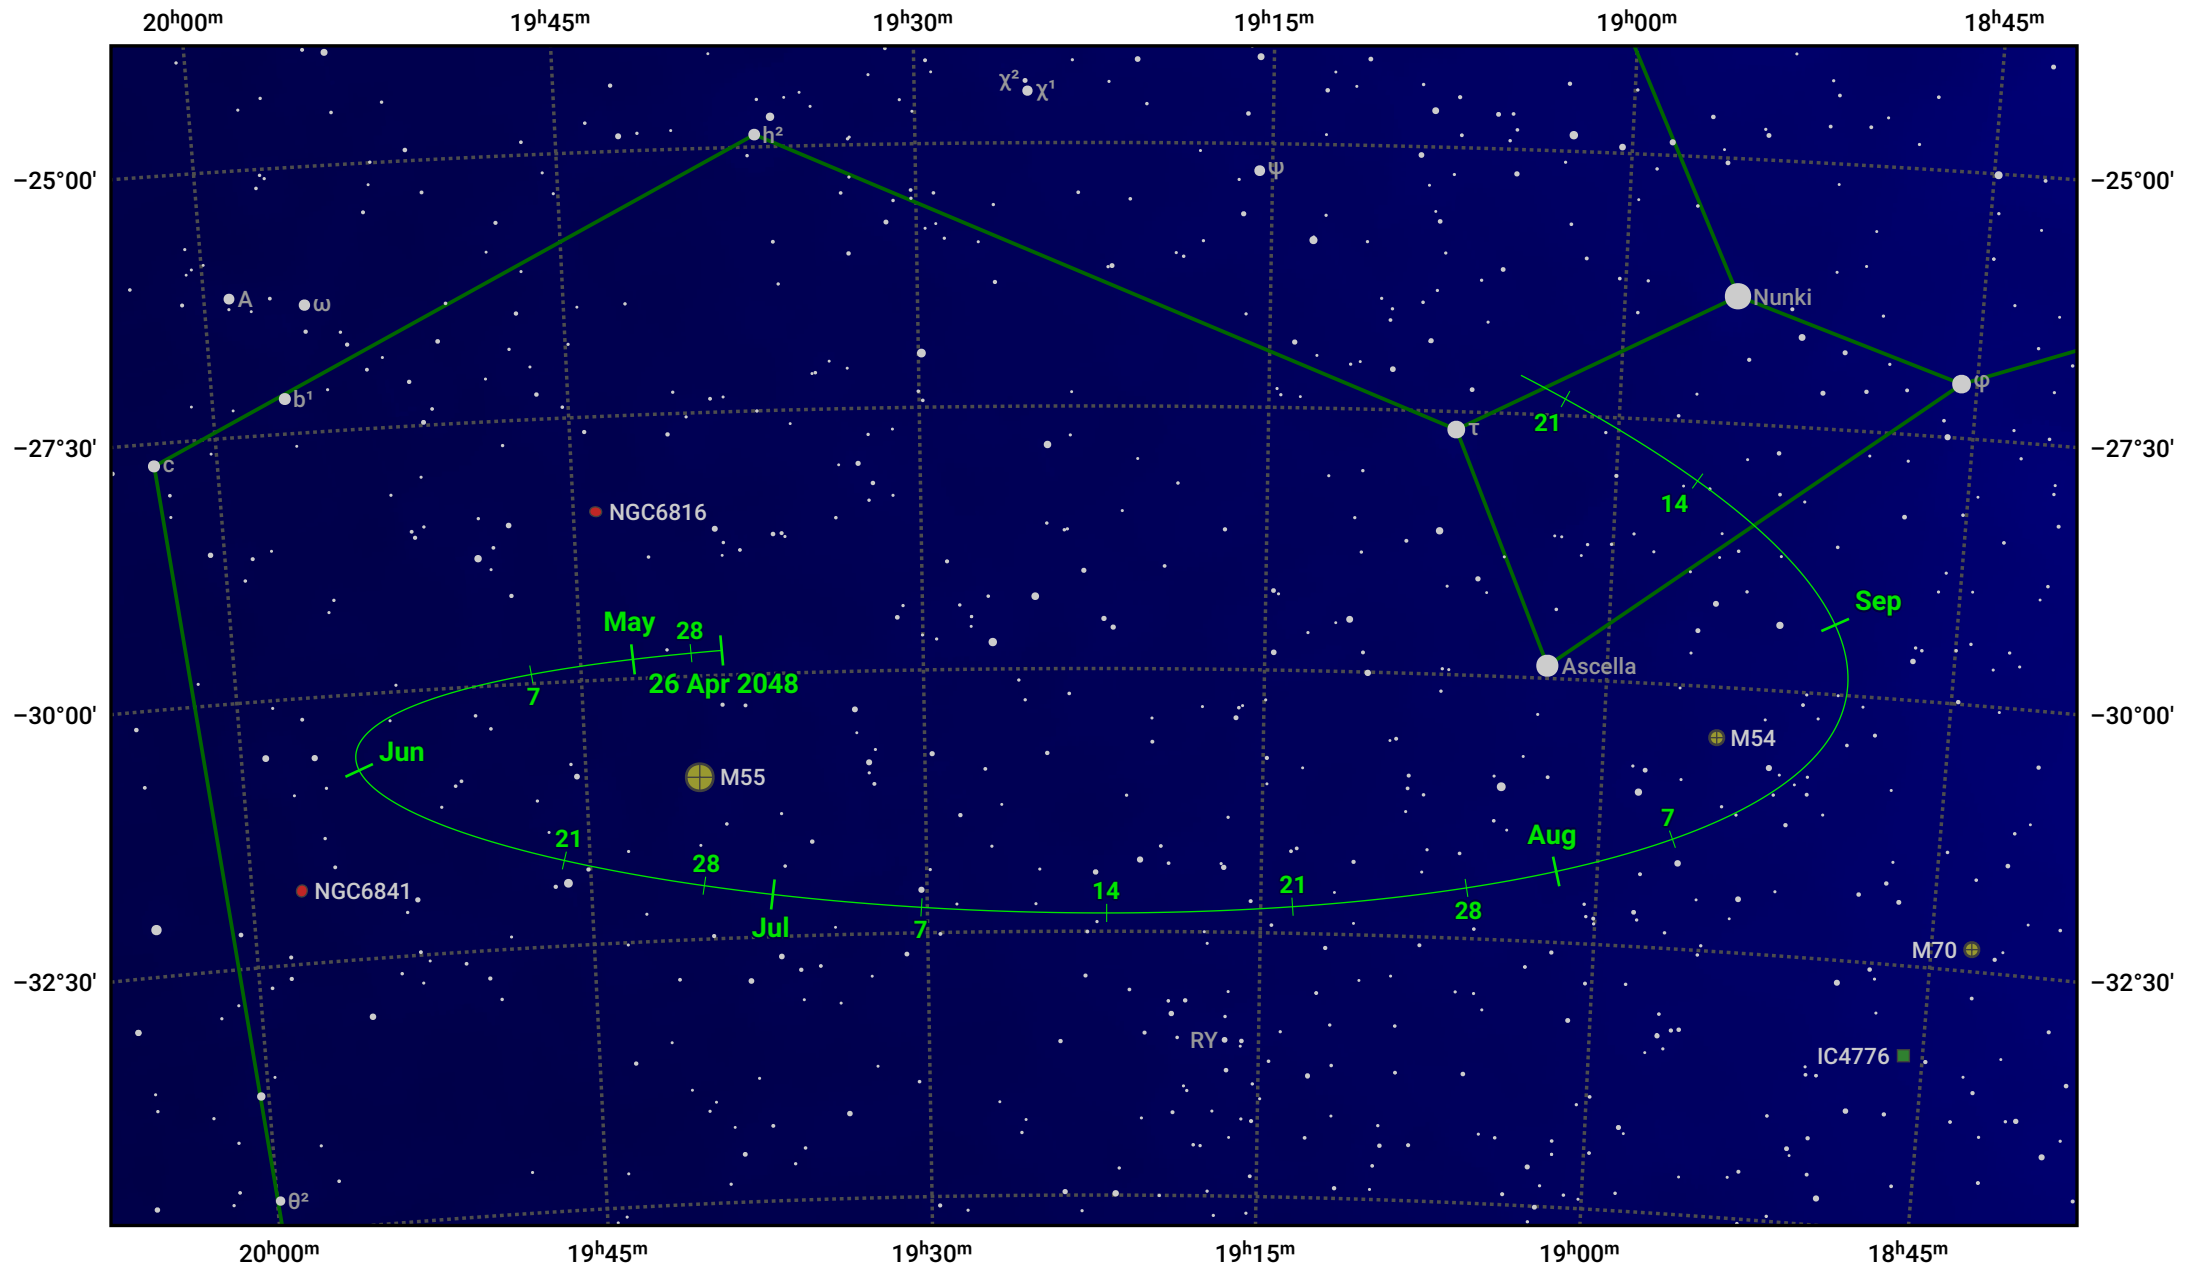

The path of Asteroid 192 Nausikaa around opposition on 10 Jul 2048

© Dominic Ford 2011–2024. Date markers placed at midnight UTC. Downloaded from <https://in-the-sky.org>

Magnitude scale: 9.0 8.0 7.0 6.0 5.0 4.0 3.0 2.0

— Ecliptic Plane

Galaxy Bright nebula Open cluster Globular cluster

Date	Mag	Phase
2048 May 1	11.6	96%
2048 Jun 1	10.8	98%
2048 Jun 6	10.7	98%
2048 Jul 1	10.0	100%
2048 Aug 1	10.0	99%
2048 Sep 1	10.6	96%