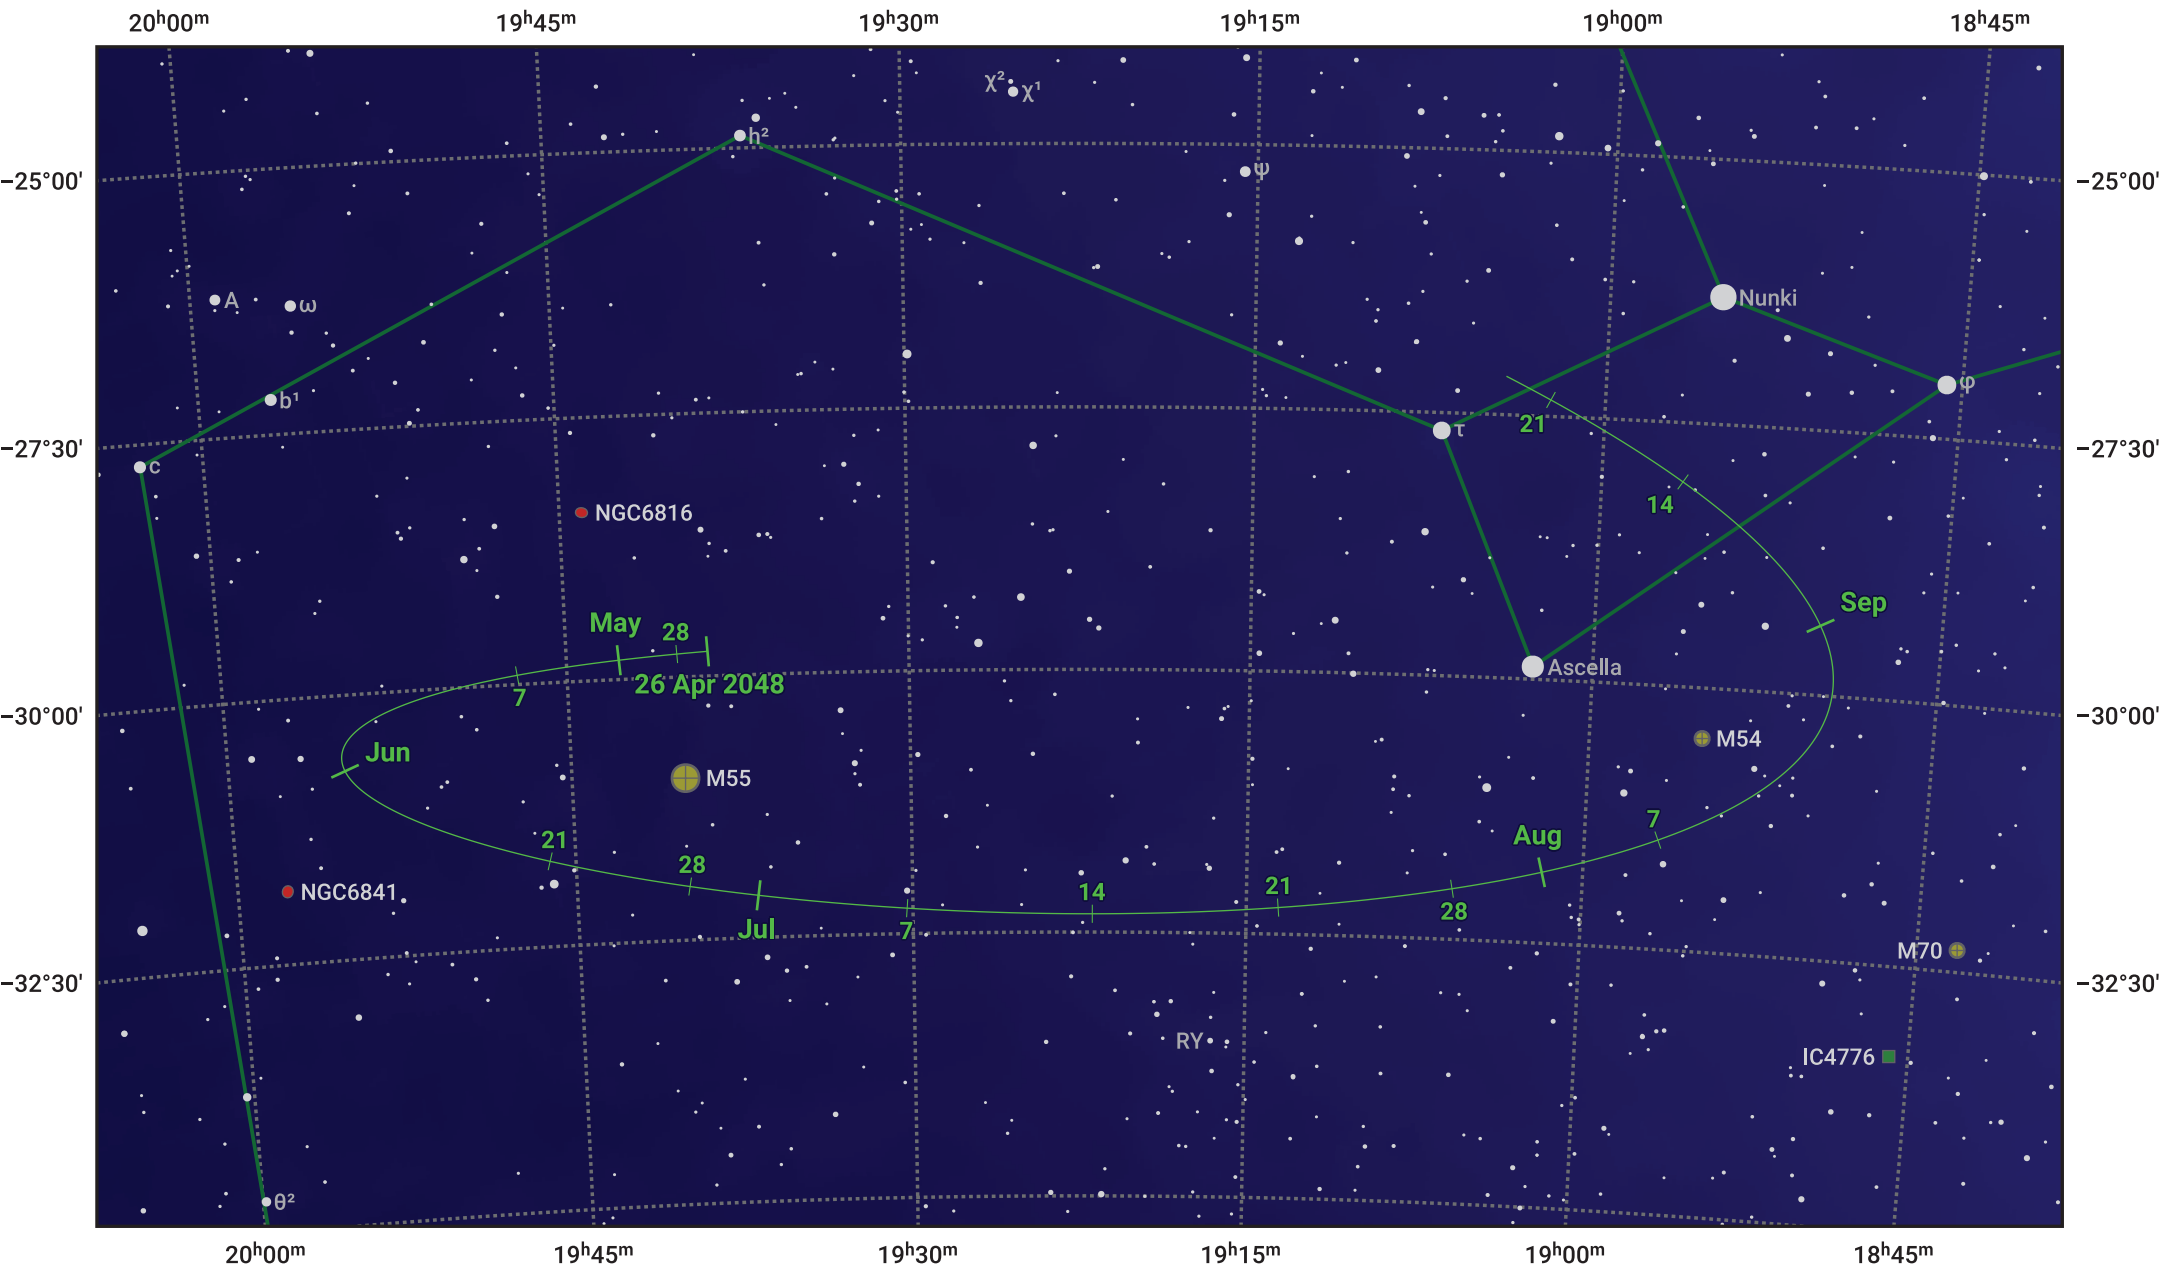

# The path of Asteroid 192 Nausikaa around opposition on 10 Jul 2048

© Dominic Ford 2011–2024. Date markers placed at midnight UTC. Downloaded from <https://in-the-sky.org>

Magnitude scale: 9.0 8.0 7.0 6.0 5.0 4.0 3.0 2.0

— Ecliptic Plane

Galaxy    Bright nebula    Open cluster    Globular cluster

Date	Mag	Phase
2048 May 1	11.6	96%
2048 Jun 1	10.8	98%
2048 Jun 6	10.7	98%
2048 Jul 1	10.0	100%
2048 Aug 1	10.0	99%
2048 Sep 1	10.6	96%