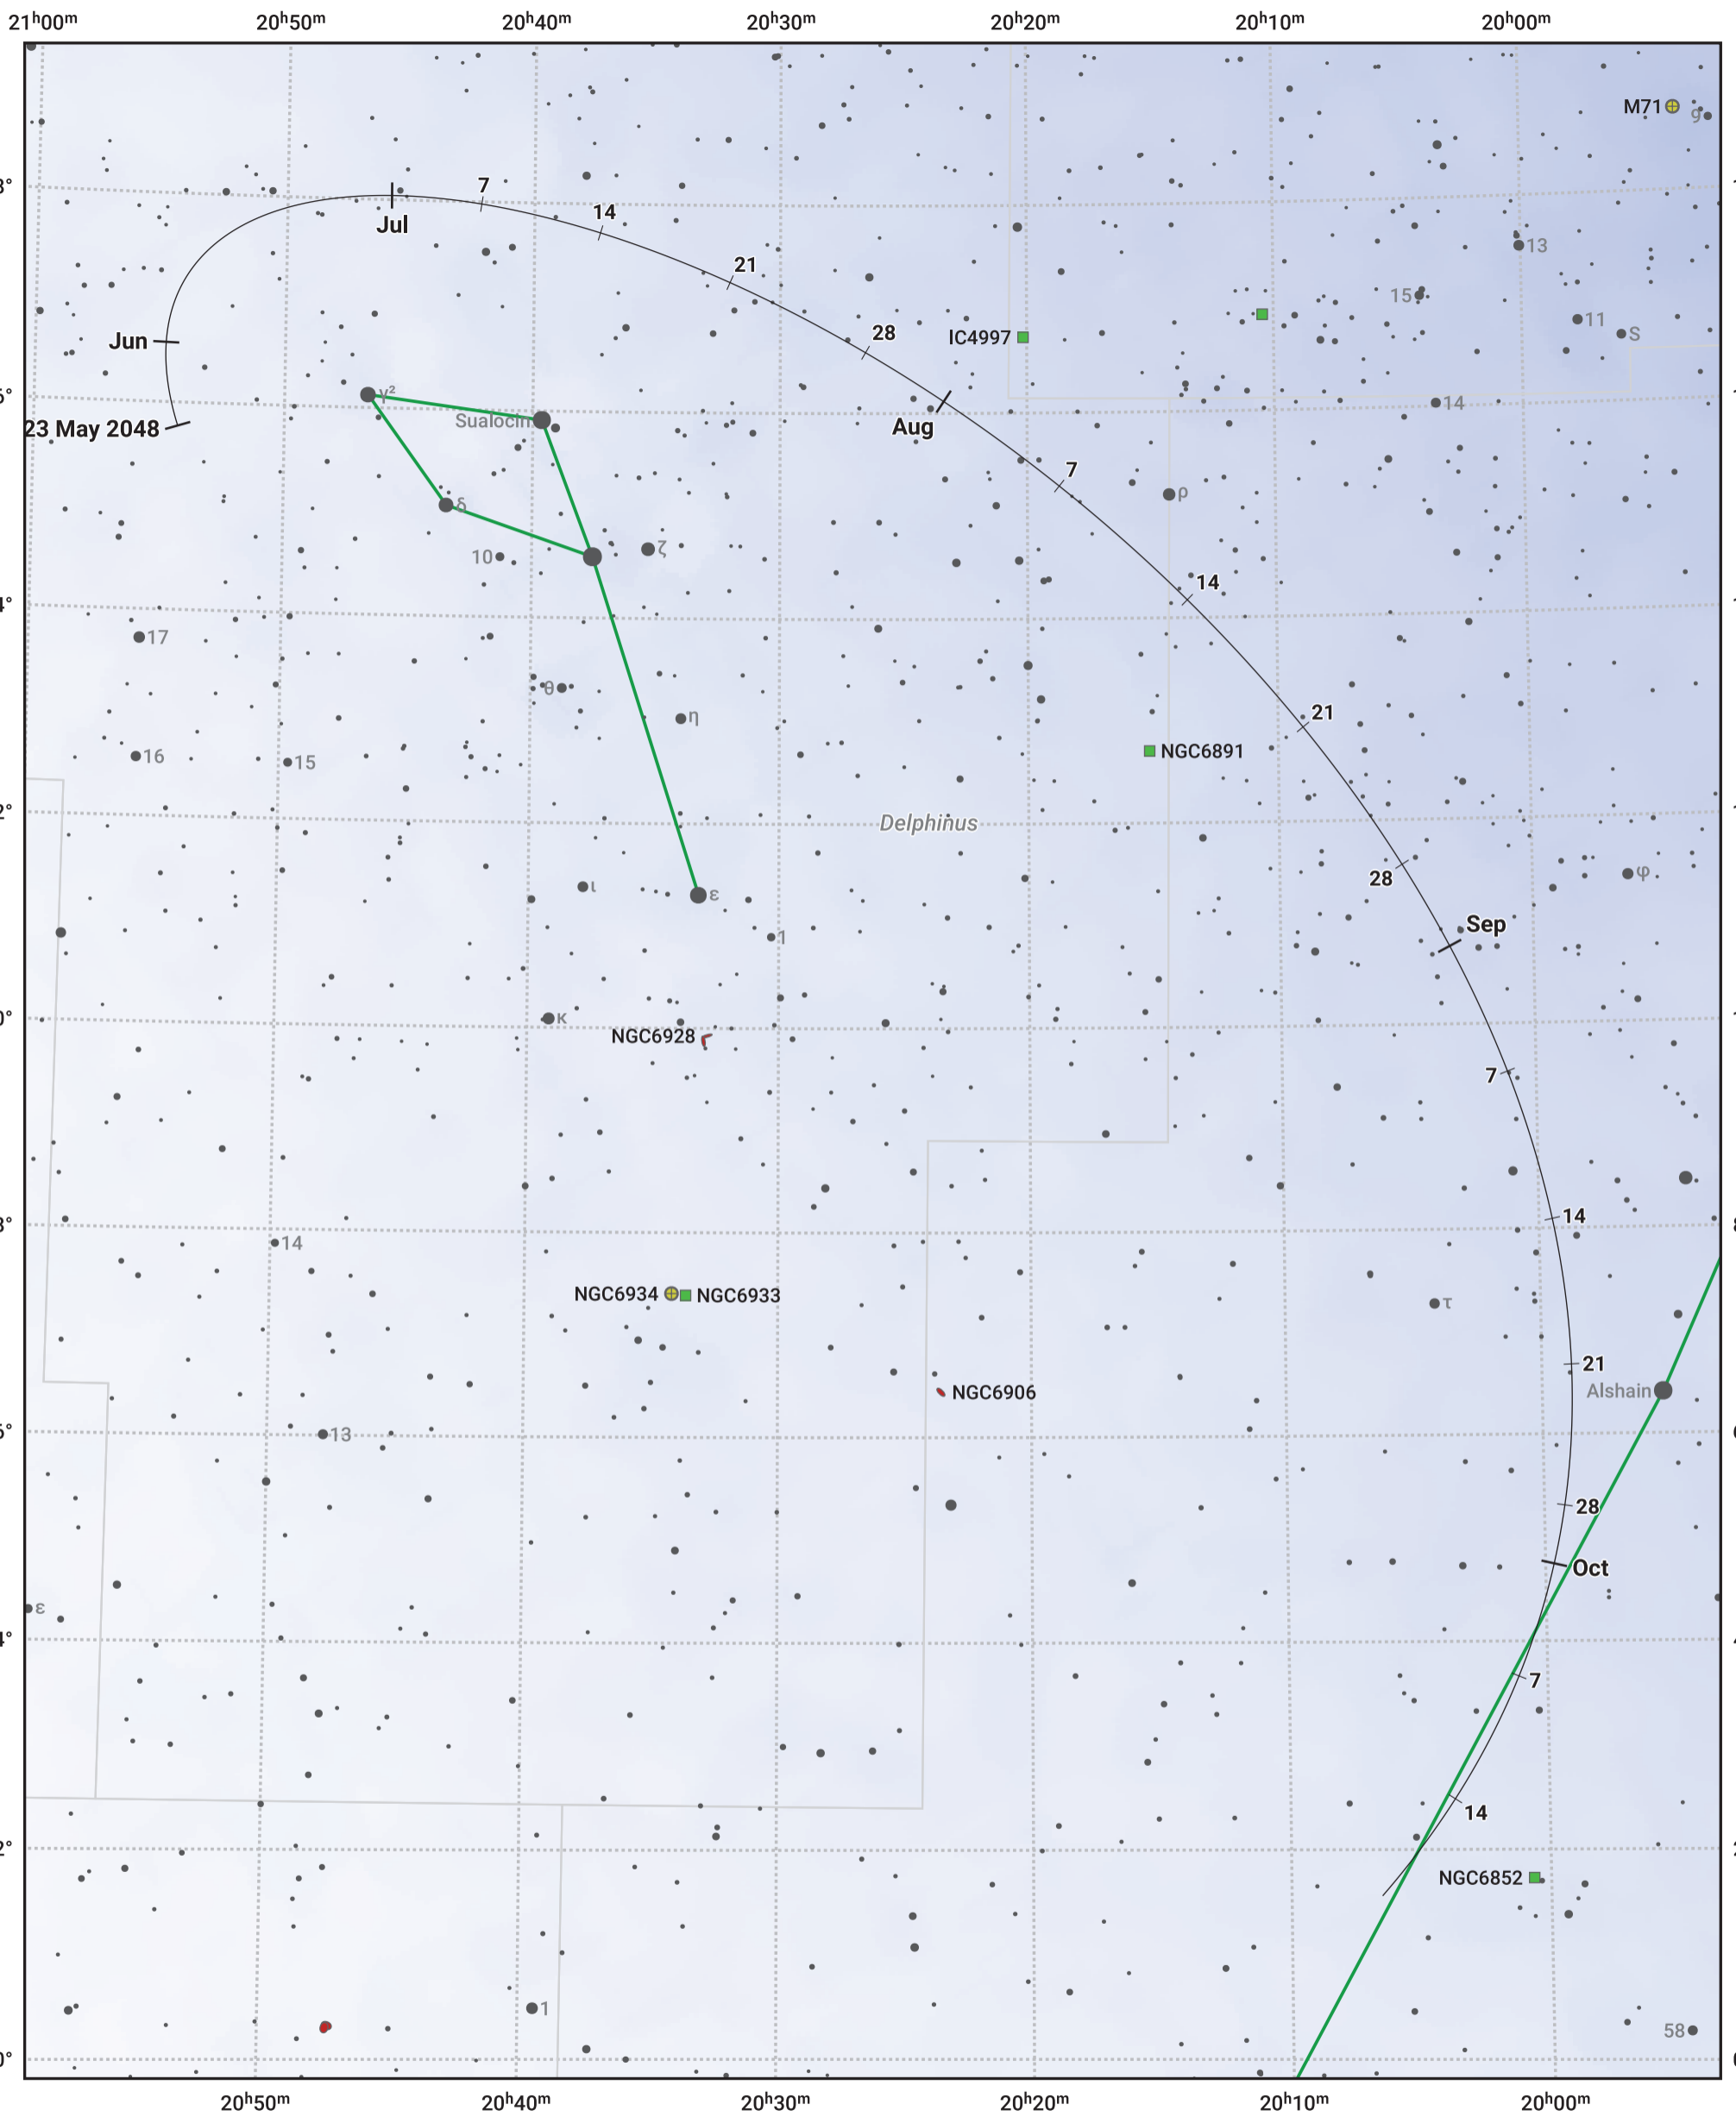

The path of Asteroid 2 Pallas around opposition on 6 Aug 2048

© Dominic Ford 2011–2024. Date markers placed at midnight UTC. Downloaded from <https://in-the-sky.org>

Magnitude scale: 9.0 8.0 7.0 6.0 5.0 4.0 3.0

— Ecliptic Plane

- Galaxy
- Bright nebula
- Open cluster
- ⊕ Globular cluster

Date	Mag
2048 Jun 1	10.0
2048 Jul 1	9.7
2048 Aug 1	9.4
2048 Sep 1	9.6
2048 Oct 1	9.9