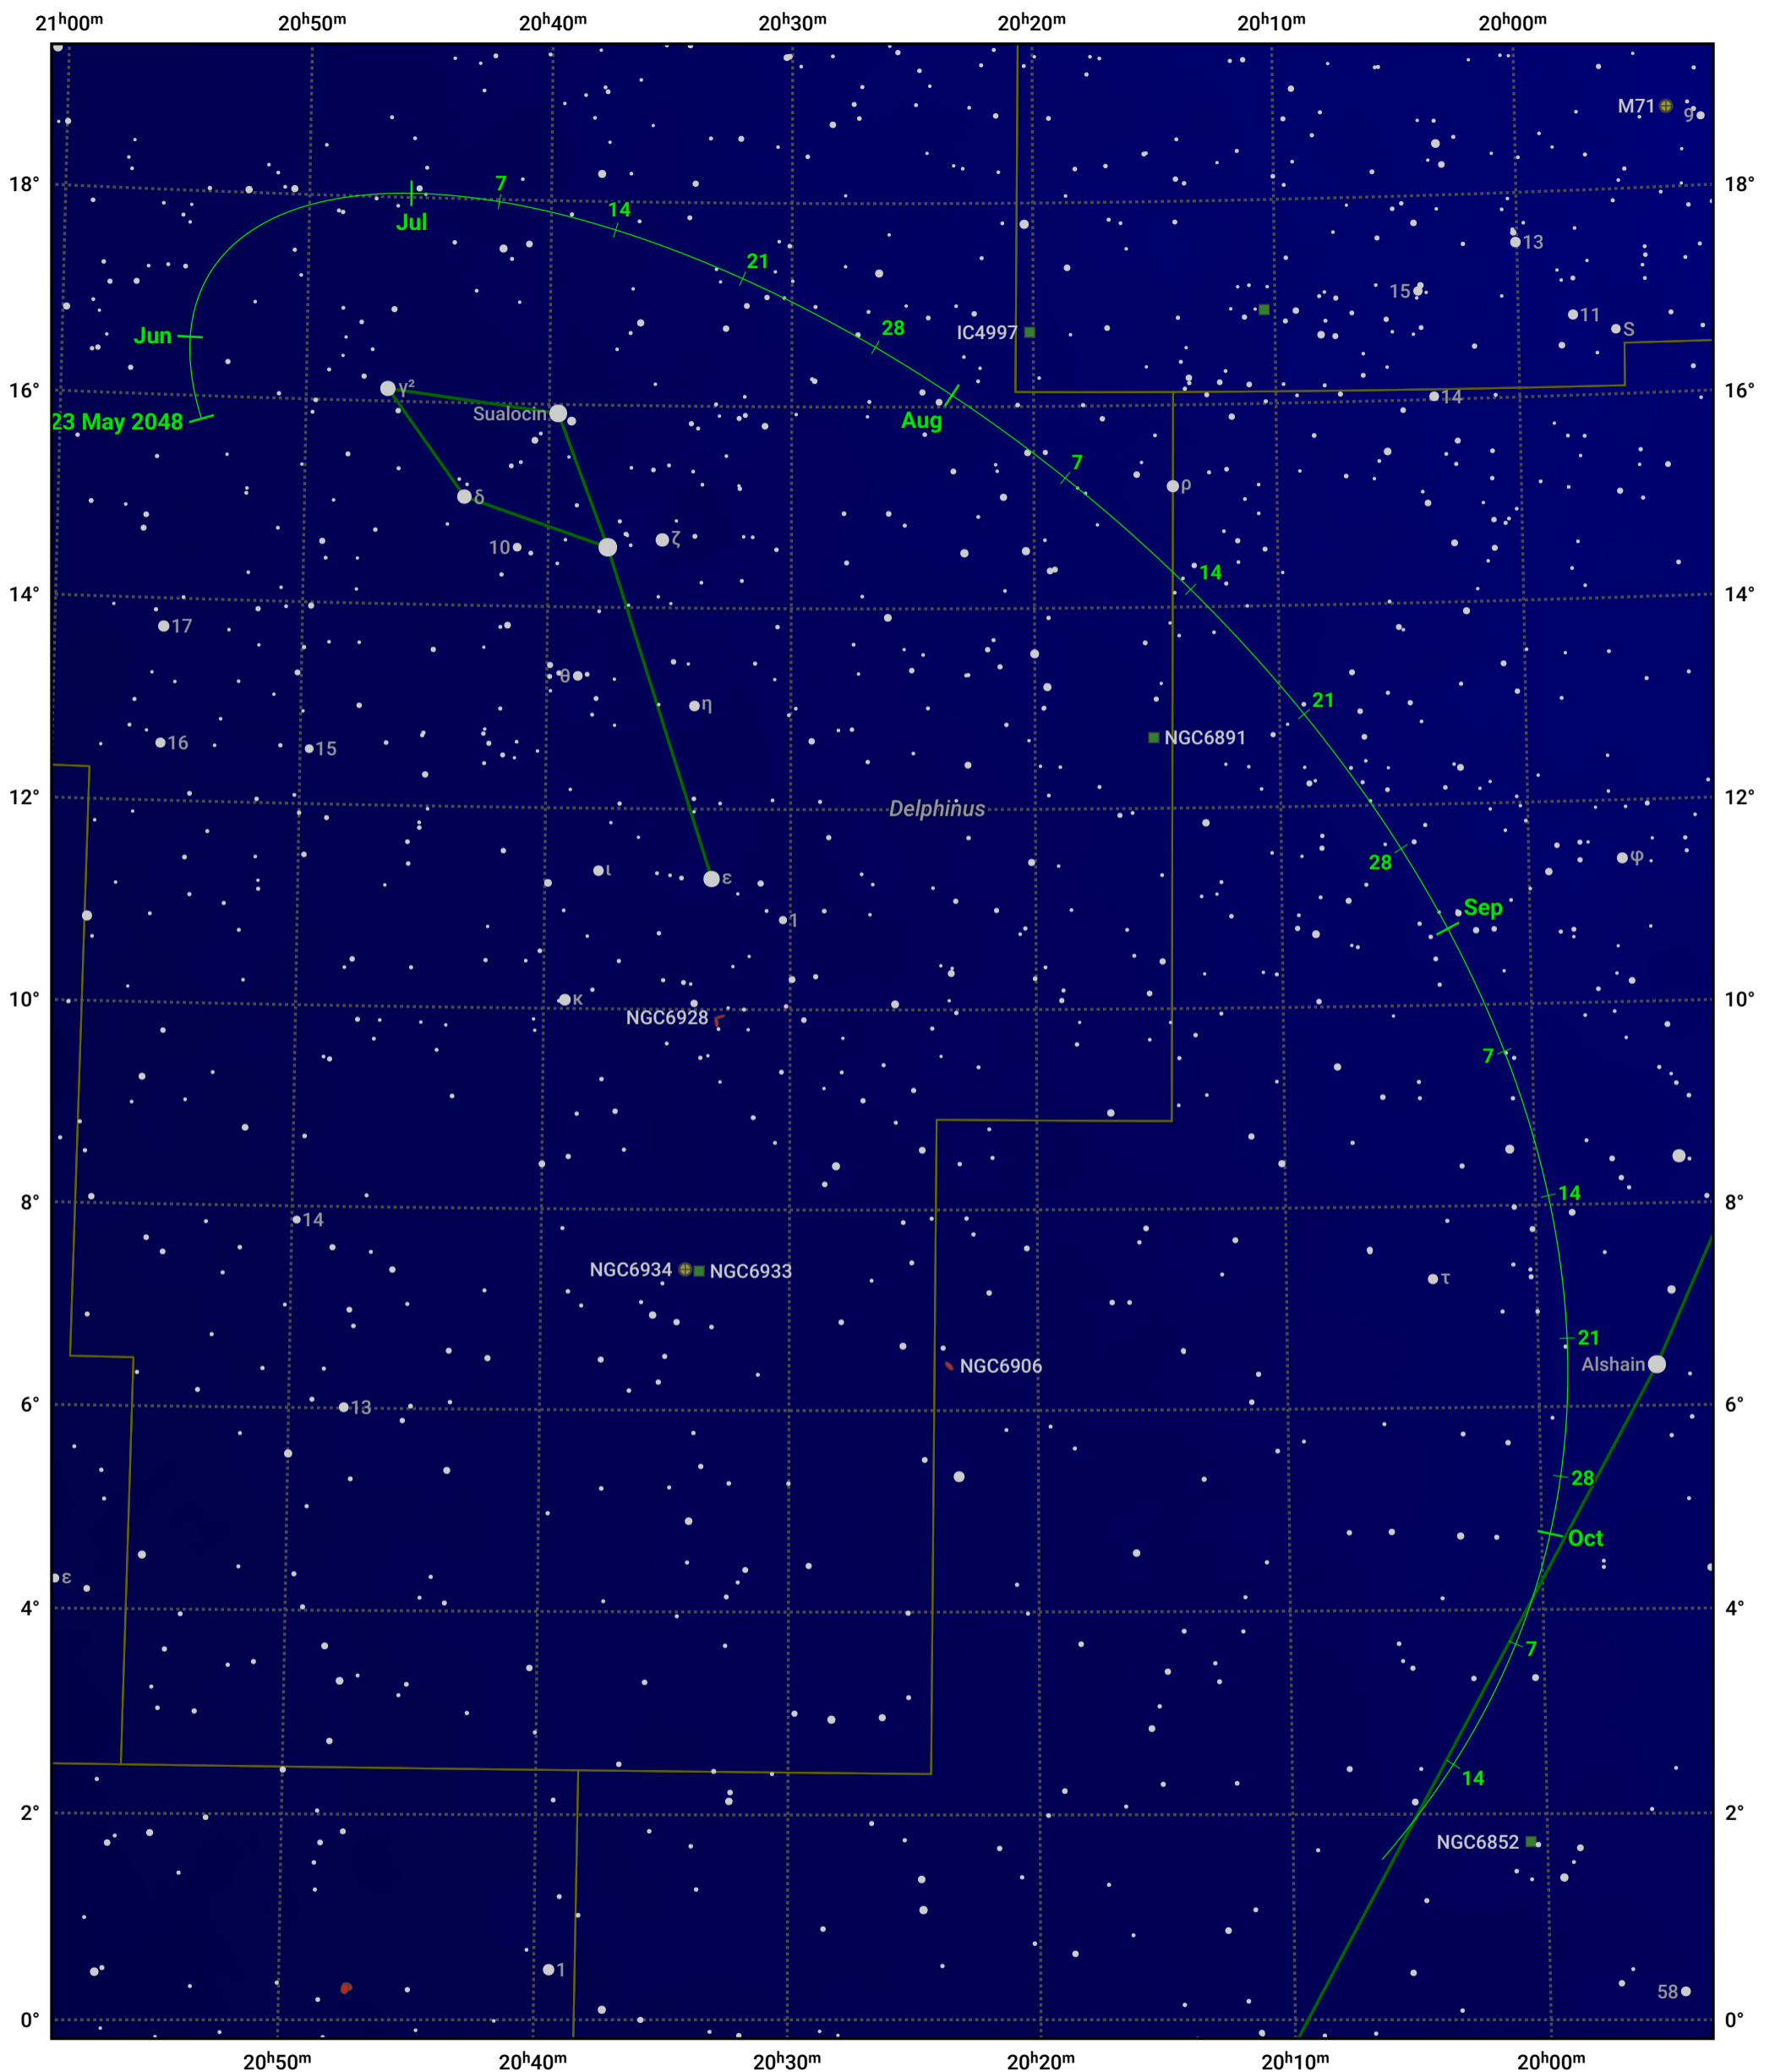

# The path of Asteroid 2 Pallas around opposition on 6 Aug 2048

© Dominic Ford 2011–2024. Date markers placed at midnight UTC. Downloaded from <https://in-the-sky.org>

Magnitude scale: · 9.0 · 8.0 · 7.0 · 6.0 · 5.0 · 4.0 · 3.0

— Ecliptic Plane

Galaxy Bright nebula Open cluster Globular cluster

| Date       | Mag  |
|------------|------|
| 2048 Jun 1 | 10.0 |
| 2048 Jul 1 | 9.7  |
| 2048 Aug 1 | 9.4  |
| 2048 Sep 1 | 9.6  |
| 2048 Oct 1 | 9.9  |