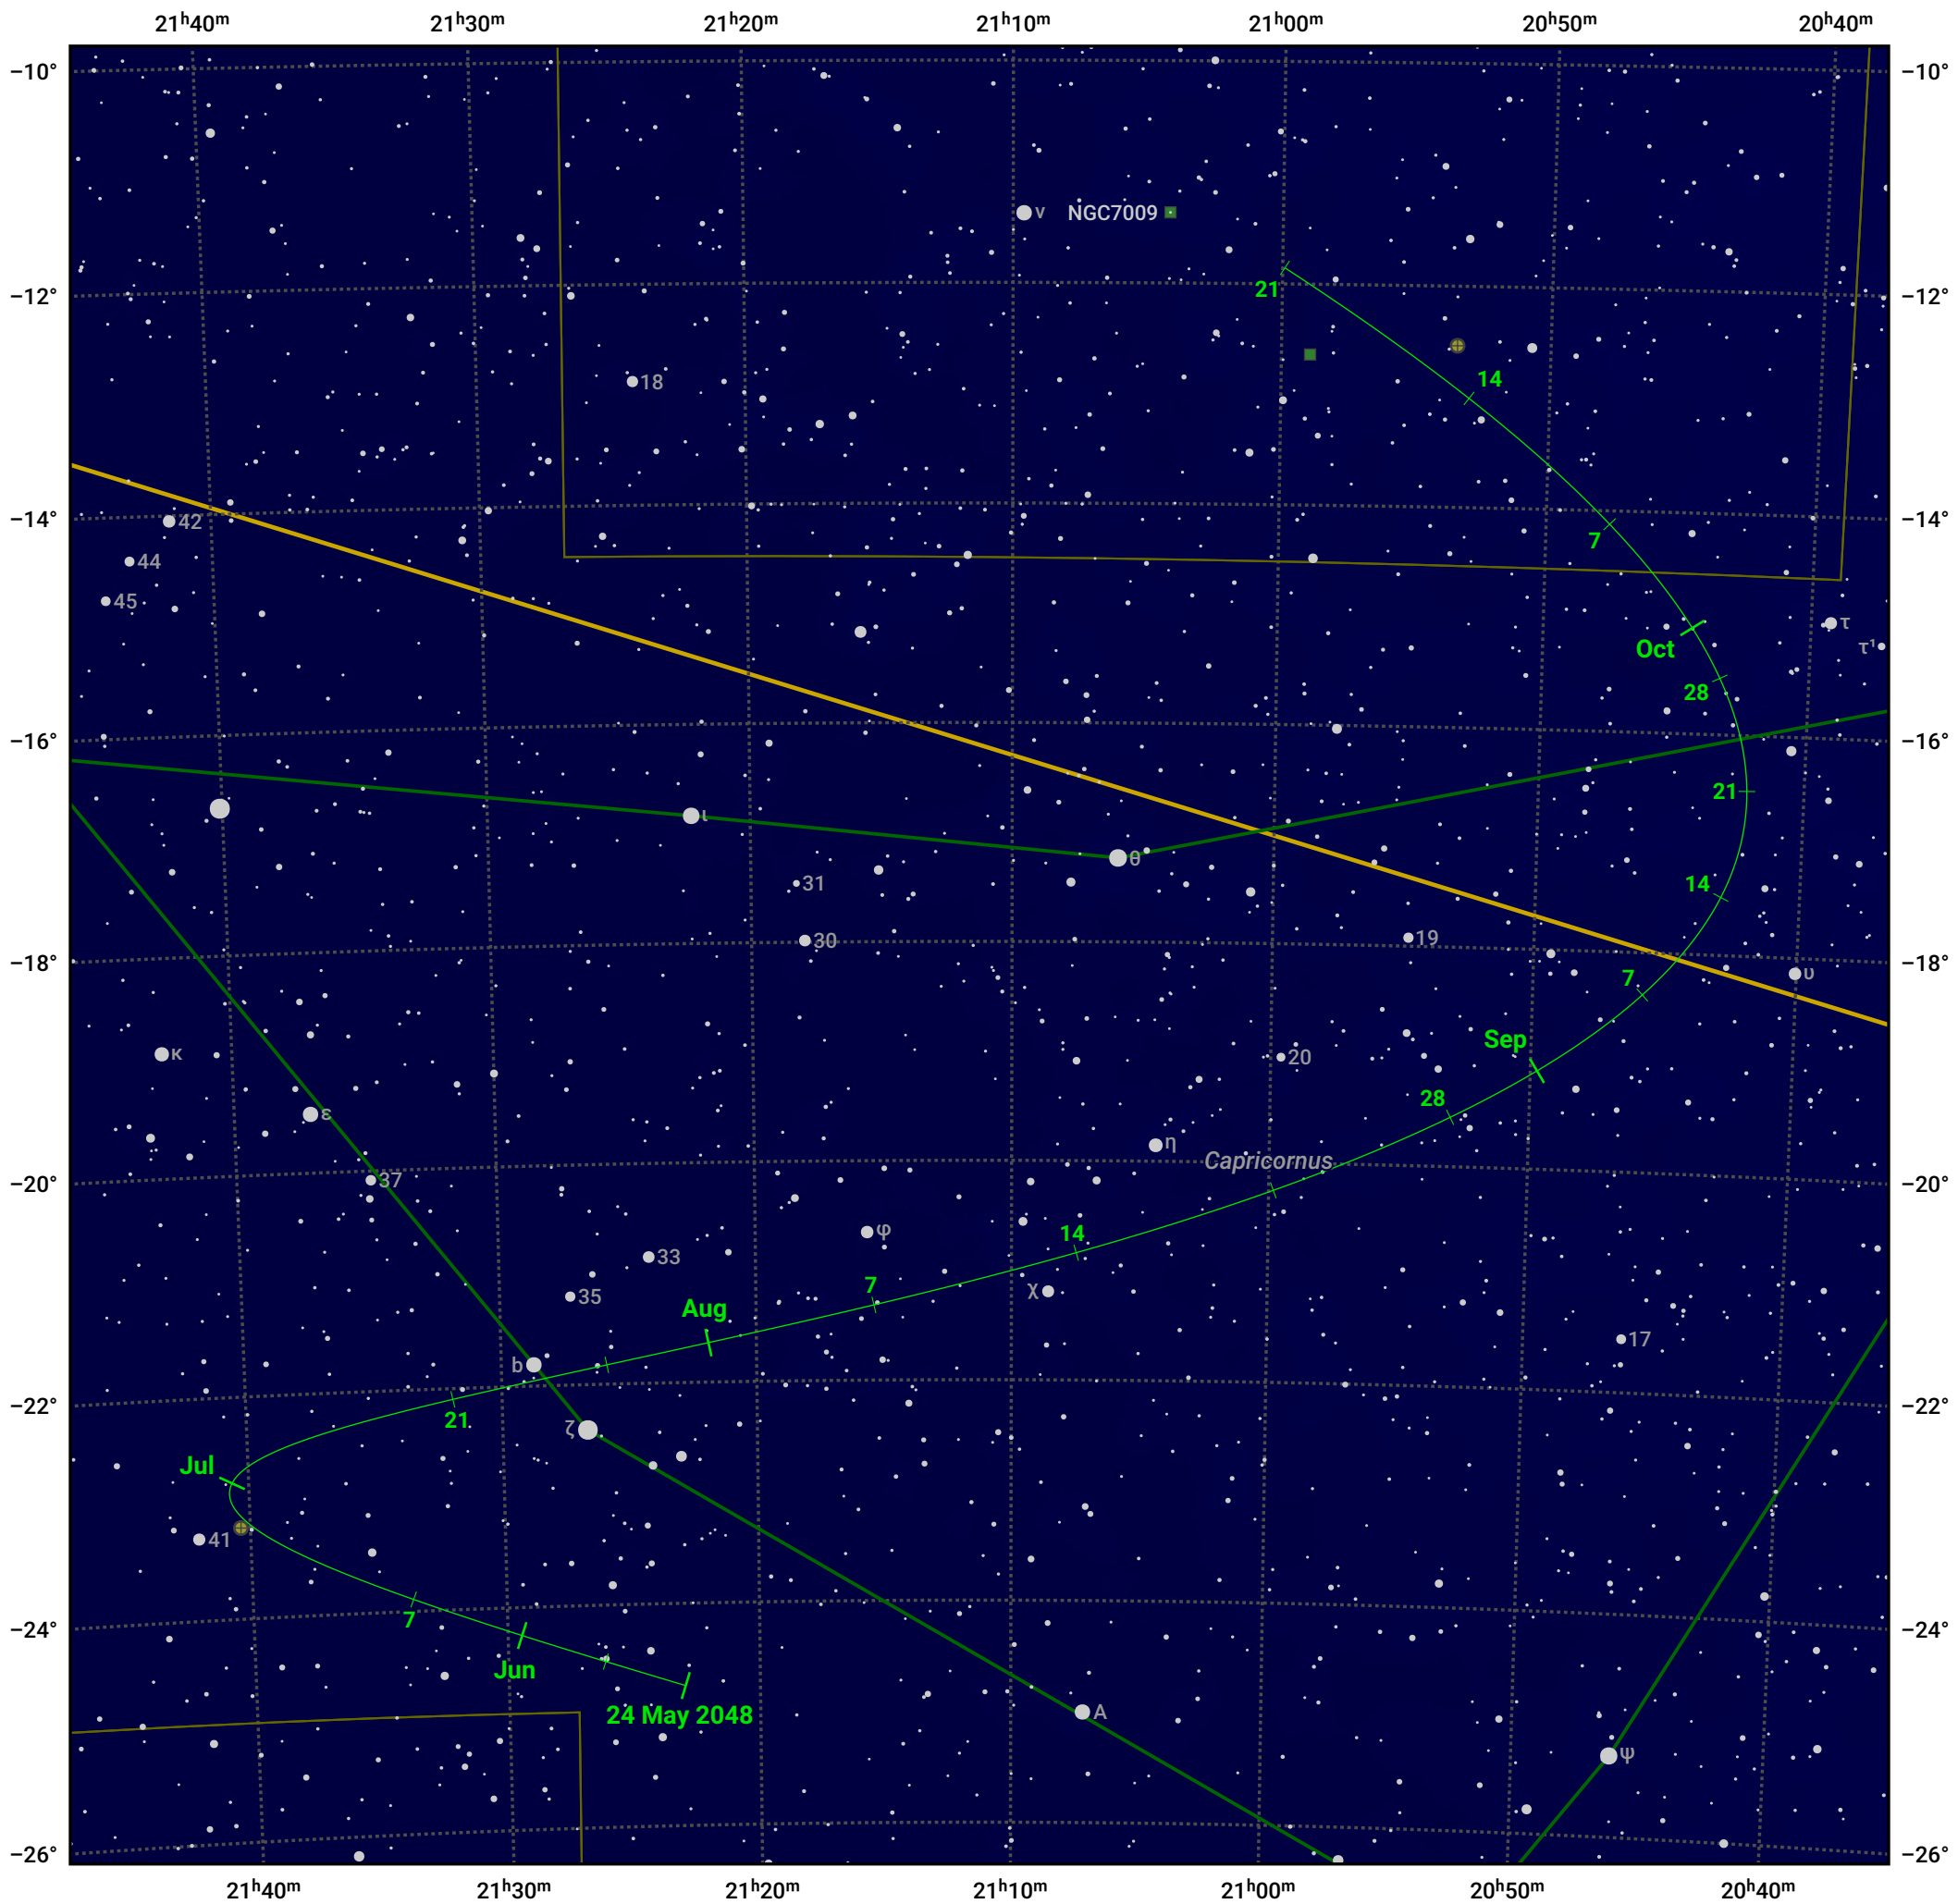

# The path of Asteroid 324 Bamberga around opposition on 7 Aug 2048

© Dominic Ford 2011–2024. Date markers placed at midnight UTC. Downloaded from <https://in-the-sky.org>

Magnitude scale: 10.0 9.0 8.0 7.0 6.0 5.0 4.0 3.0

— Ecliptic Plane

Galaxy    Bright nebula    Open cluster    Globular cluster

Date	Mag	Phase
2048 Jun 1	11.2	95%
2048 Jun 30	10.3	97%
2048 Jul 1	10.3	97%
2048 Jul 29	9.3	100%
2048 Aug 1	9.2	100%
2048 Sep 1	9.4	98%
2048 Oct 1	10.0	94%
2048 Oct 17	10.3	93%