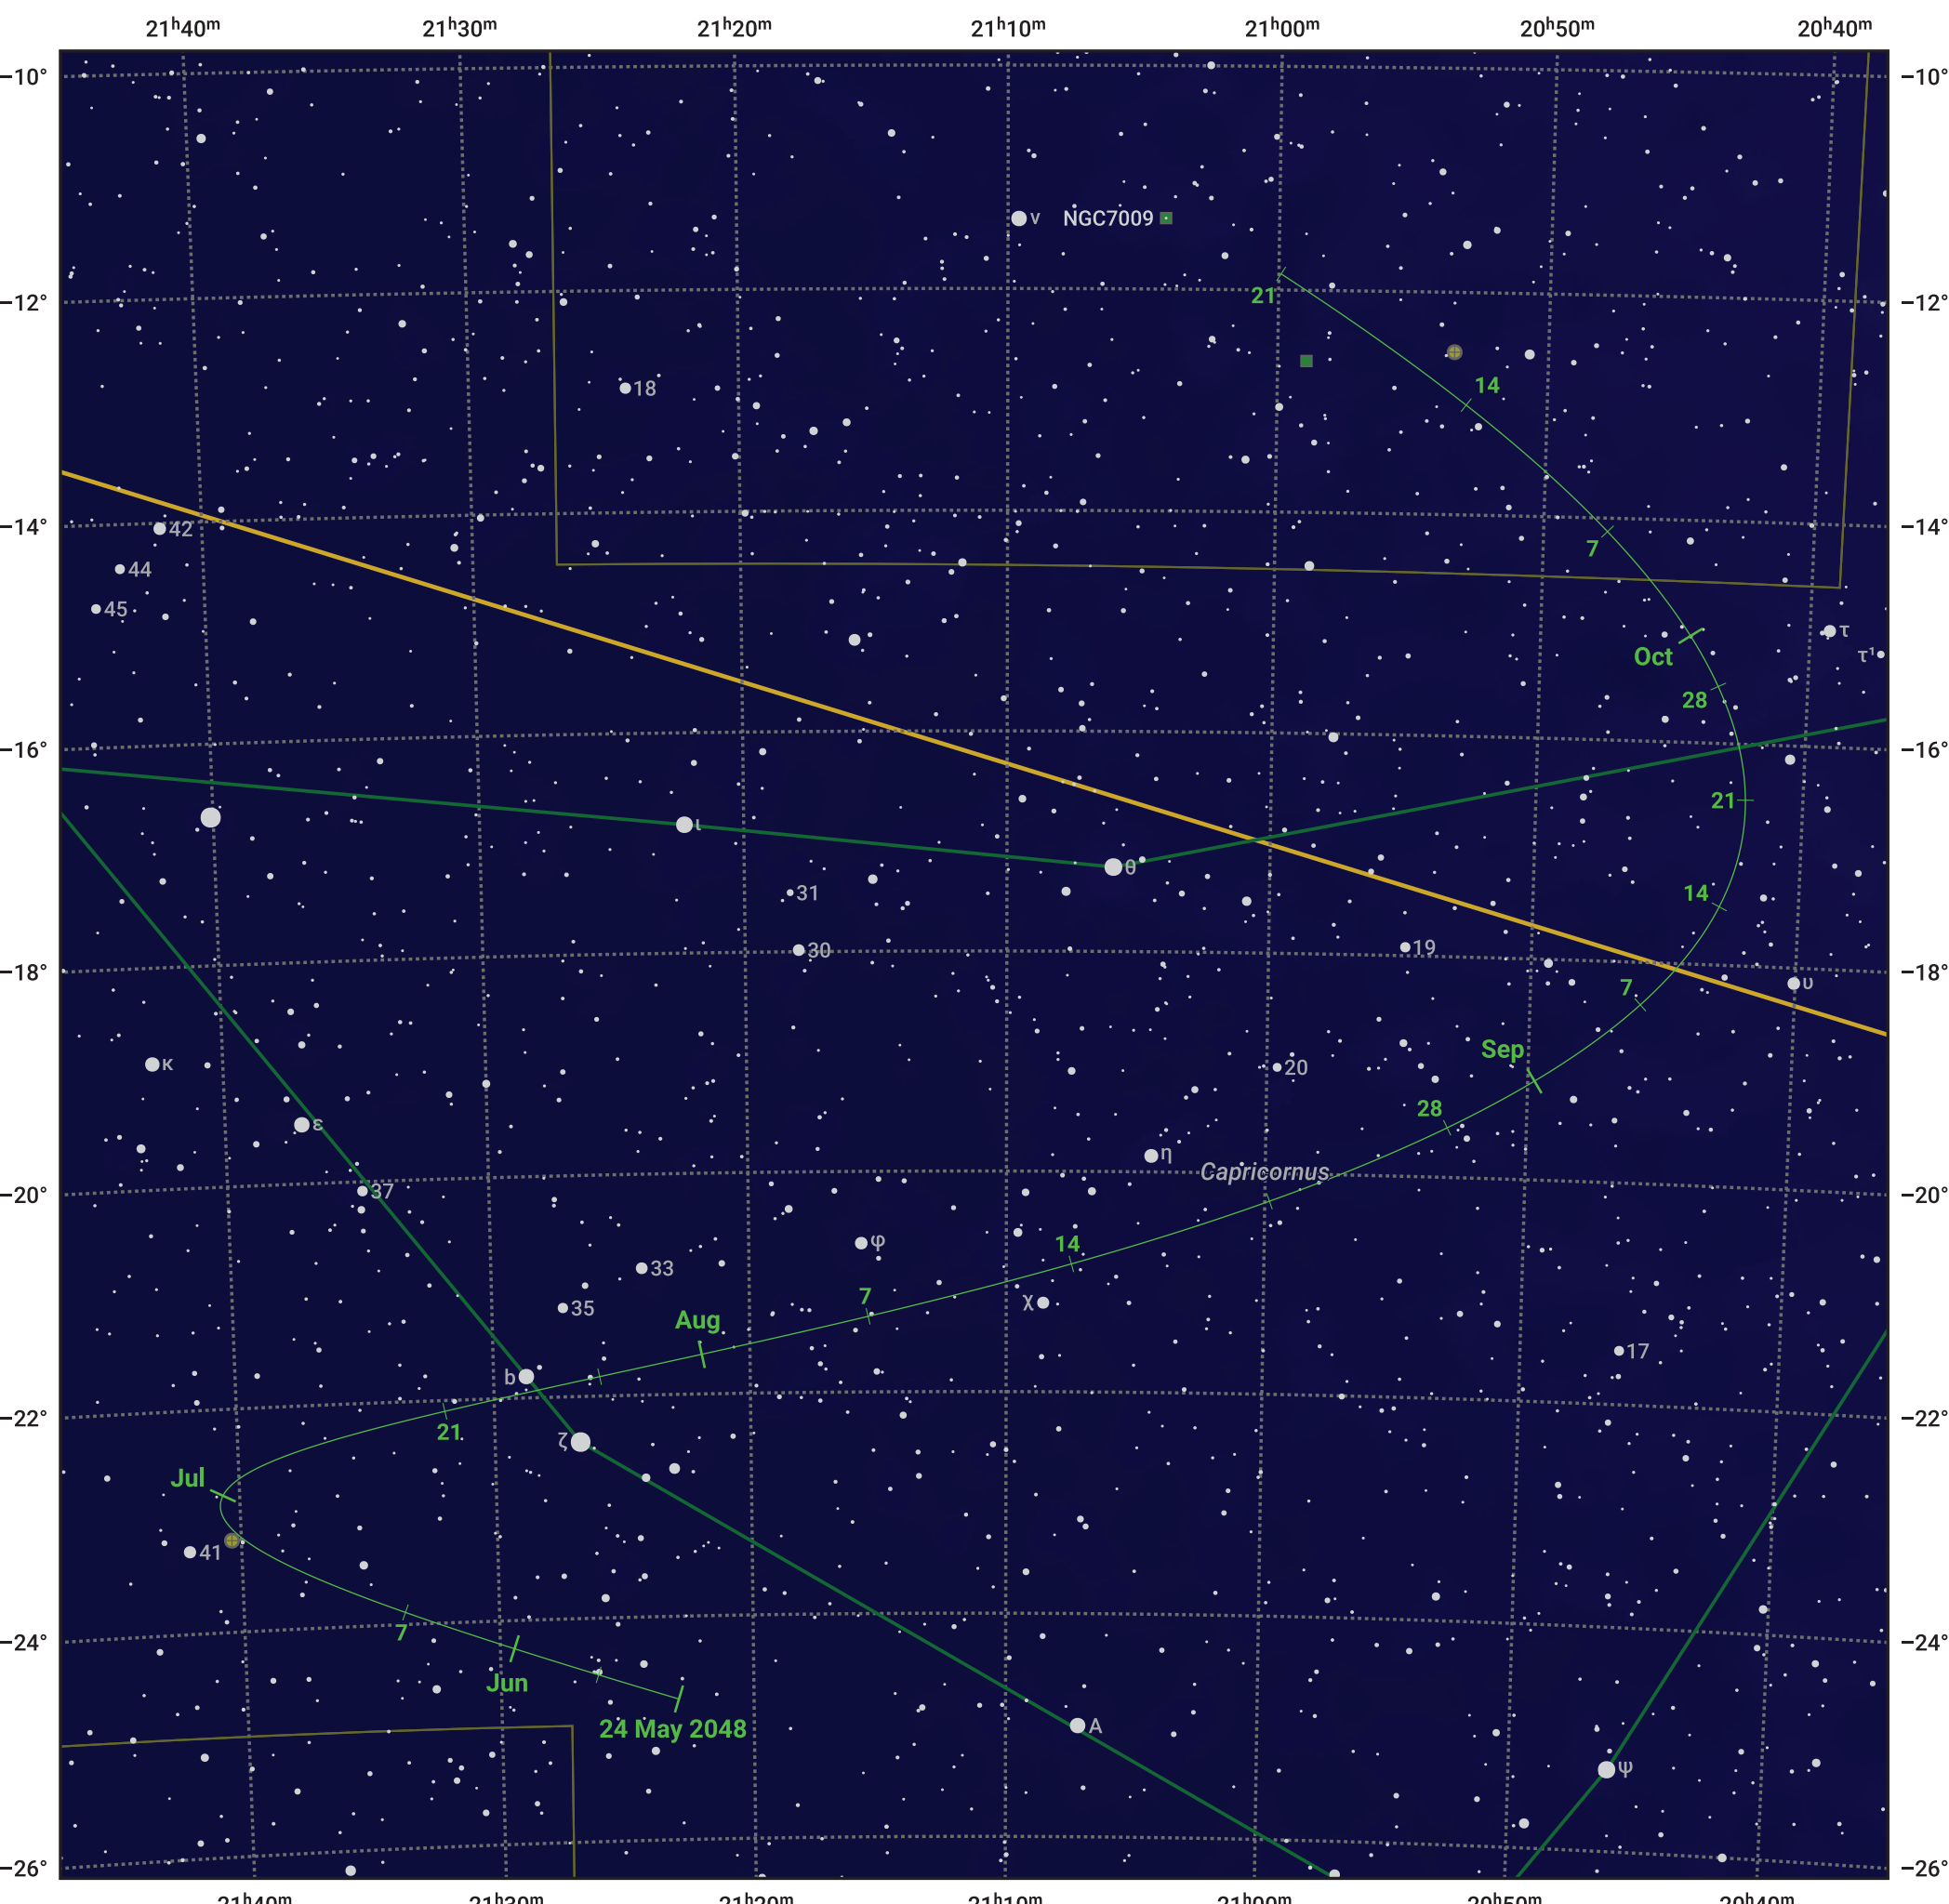

# The path of Asteroid 324 Bamberga around opposition on 7 Aug 2048

© Dominic Ford 2011–2024. Date markers placed at midnight UTC. Downloaded from <https://in-the-sky.org>

Magnitude scale: ● 10.0 ● 9.0 ● 8.0 ● 7.0 ● 6.0 ● 5.0 ● 4.0 ● 3.0

- Ecliptic Plane
- Galaxy
- Bright nebula
- Open cluster
- Globular cluster

Date	Mag	Phase
2048 Jun 1	11.2	95%
2048 Jun 30	10.3	97%
2048 Jul 1	10.3	97%
2048 Jul 29	9.3	100%
2048 Aug 1	9.2	100%
2048 Sep 1	9.4	98%
2048 Oct 1	10.0	94%
2048 Oct 17	10.3	93%