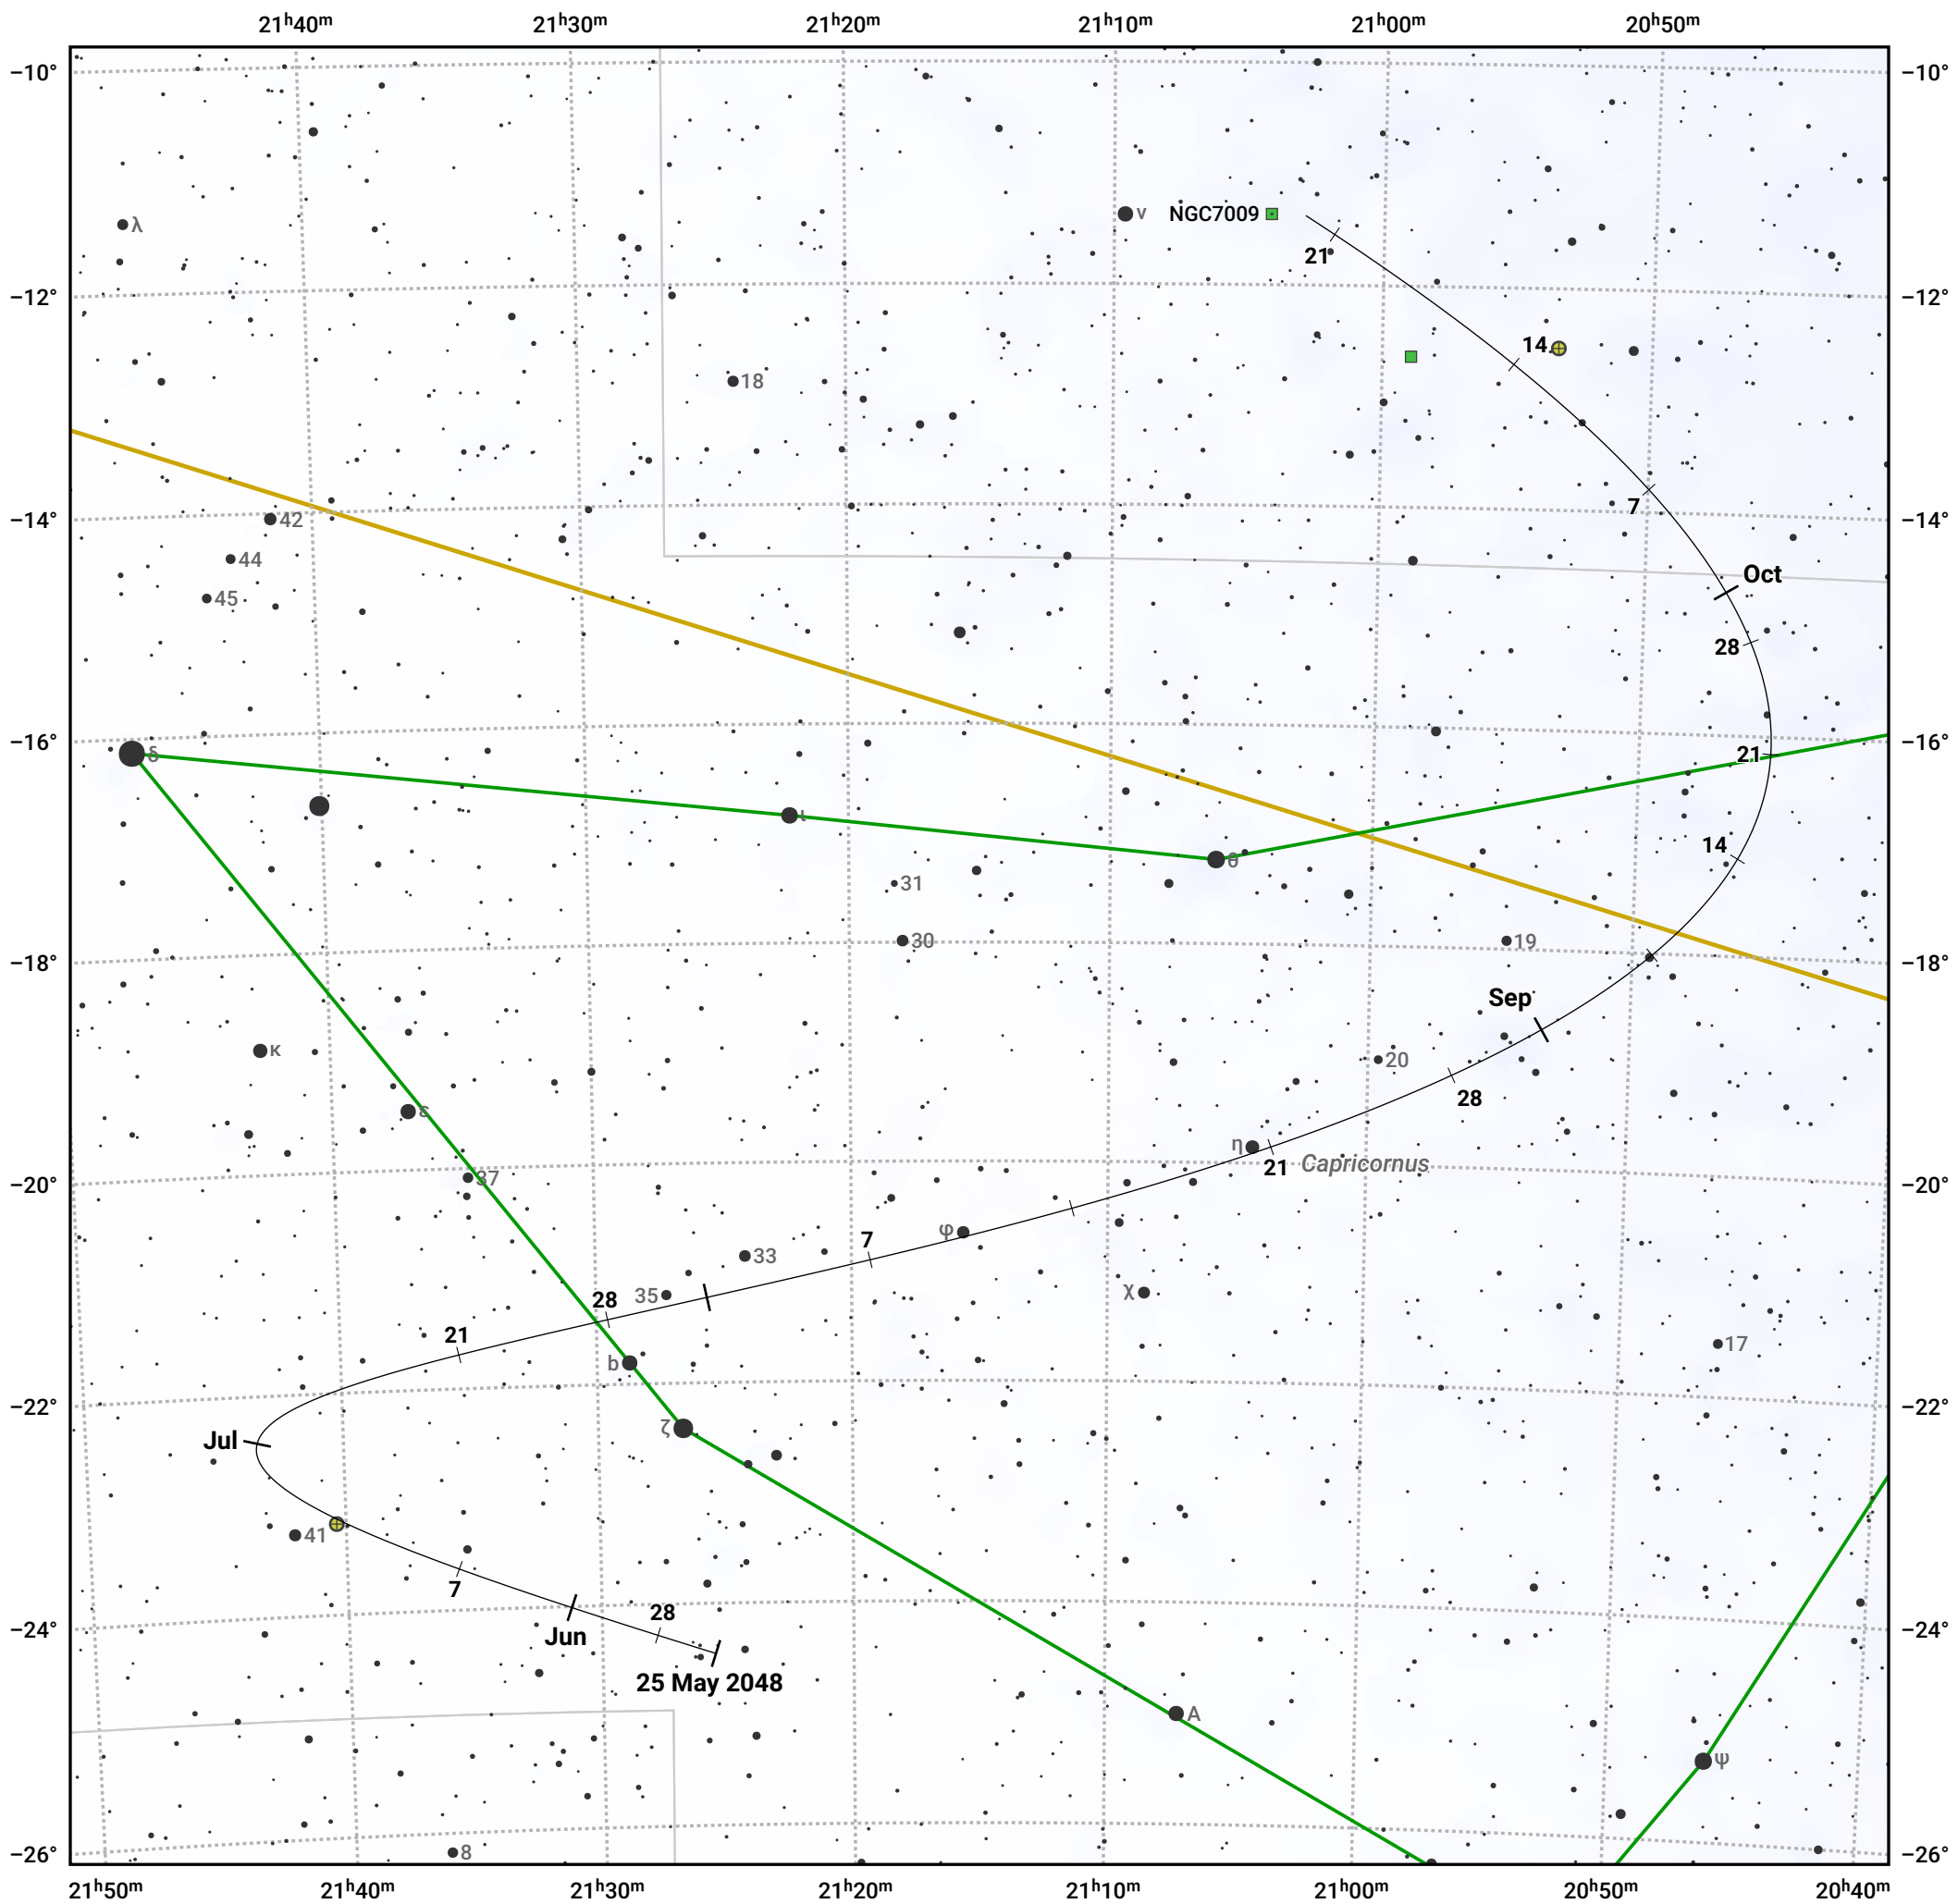

The path of Asteroid 324 Bamberga around opposition on 8 Aug 2048

© Dominic Ford 2011–2024. Date markers placed at midnight UTC. Downloaded from <https://in-the-sky.org>

Magnitude scale: 10.0 9.0 8.0 7.0 6.0 5.0 4.0 3.0 2.0

— Ecliptic Plane

Galaxy Bright nebula Open cluster Globular cluster

Date	Mag	Phase
2048 Jun 1	11.2	95%
2048 Jul 1	10.3	97%
2048 Jul 29	9.3	100%
2048 Aug 1	9.2	100%
2048 Sep 1	9.4	98%
2048 Oct 1	10.0	94%
2048 Oct 19	10.3	93%