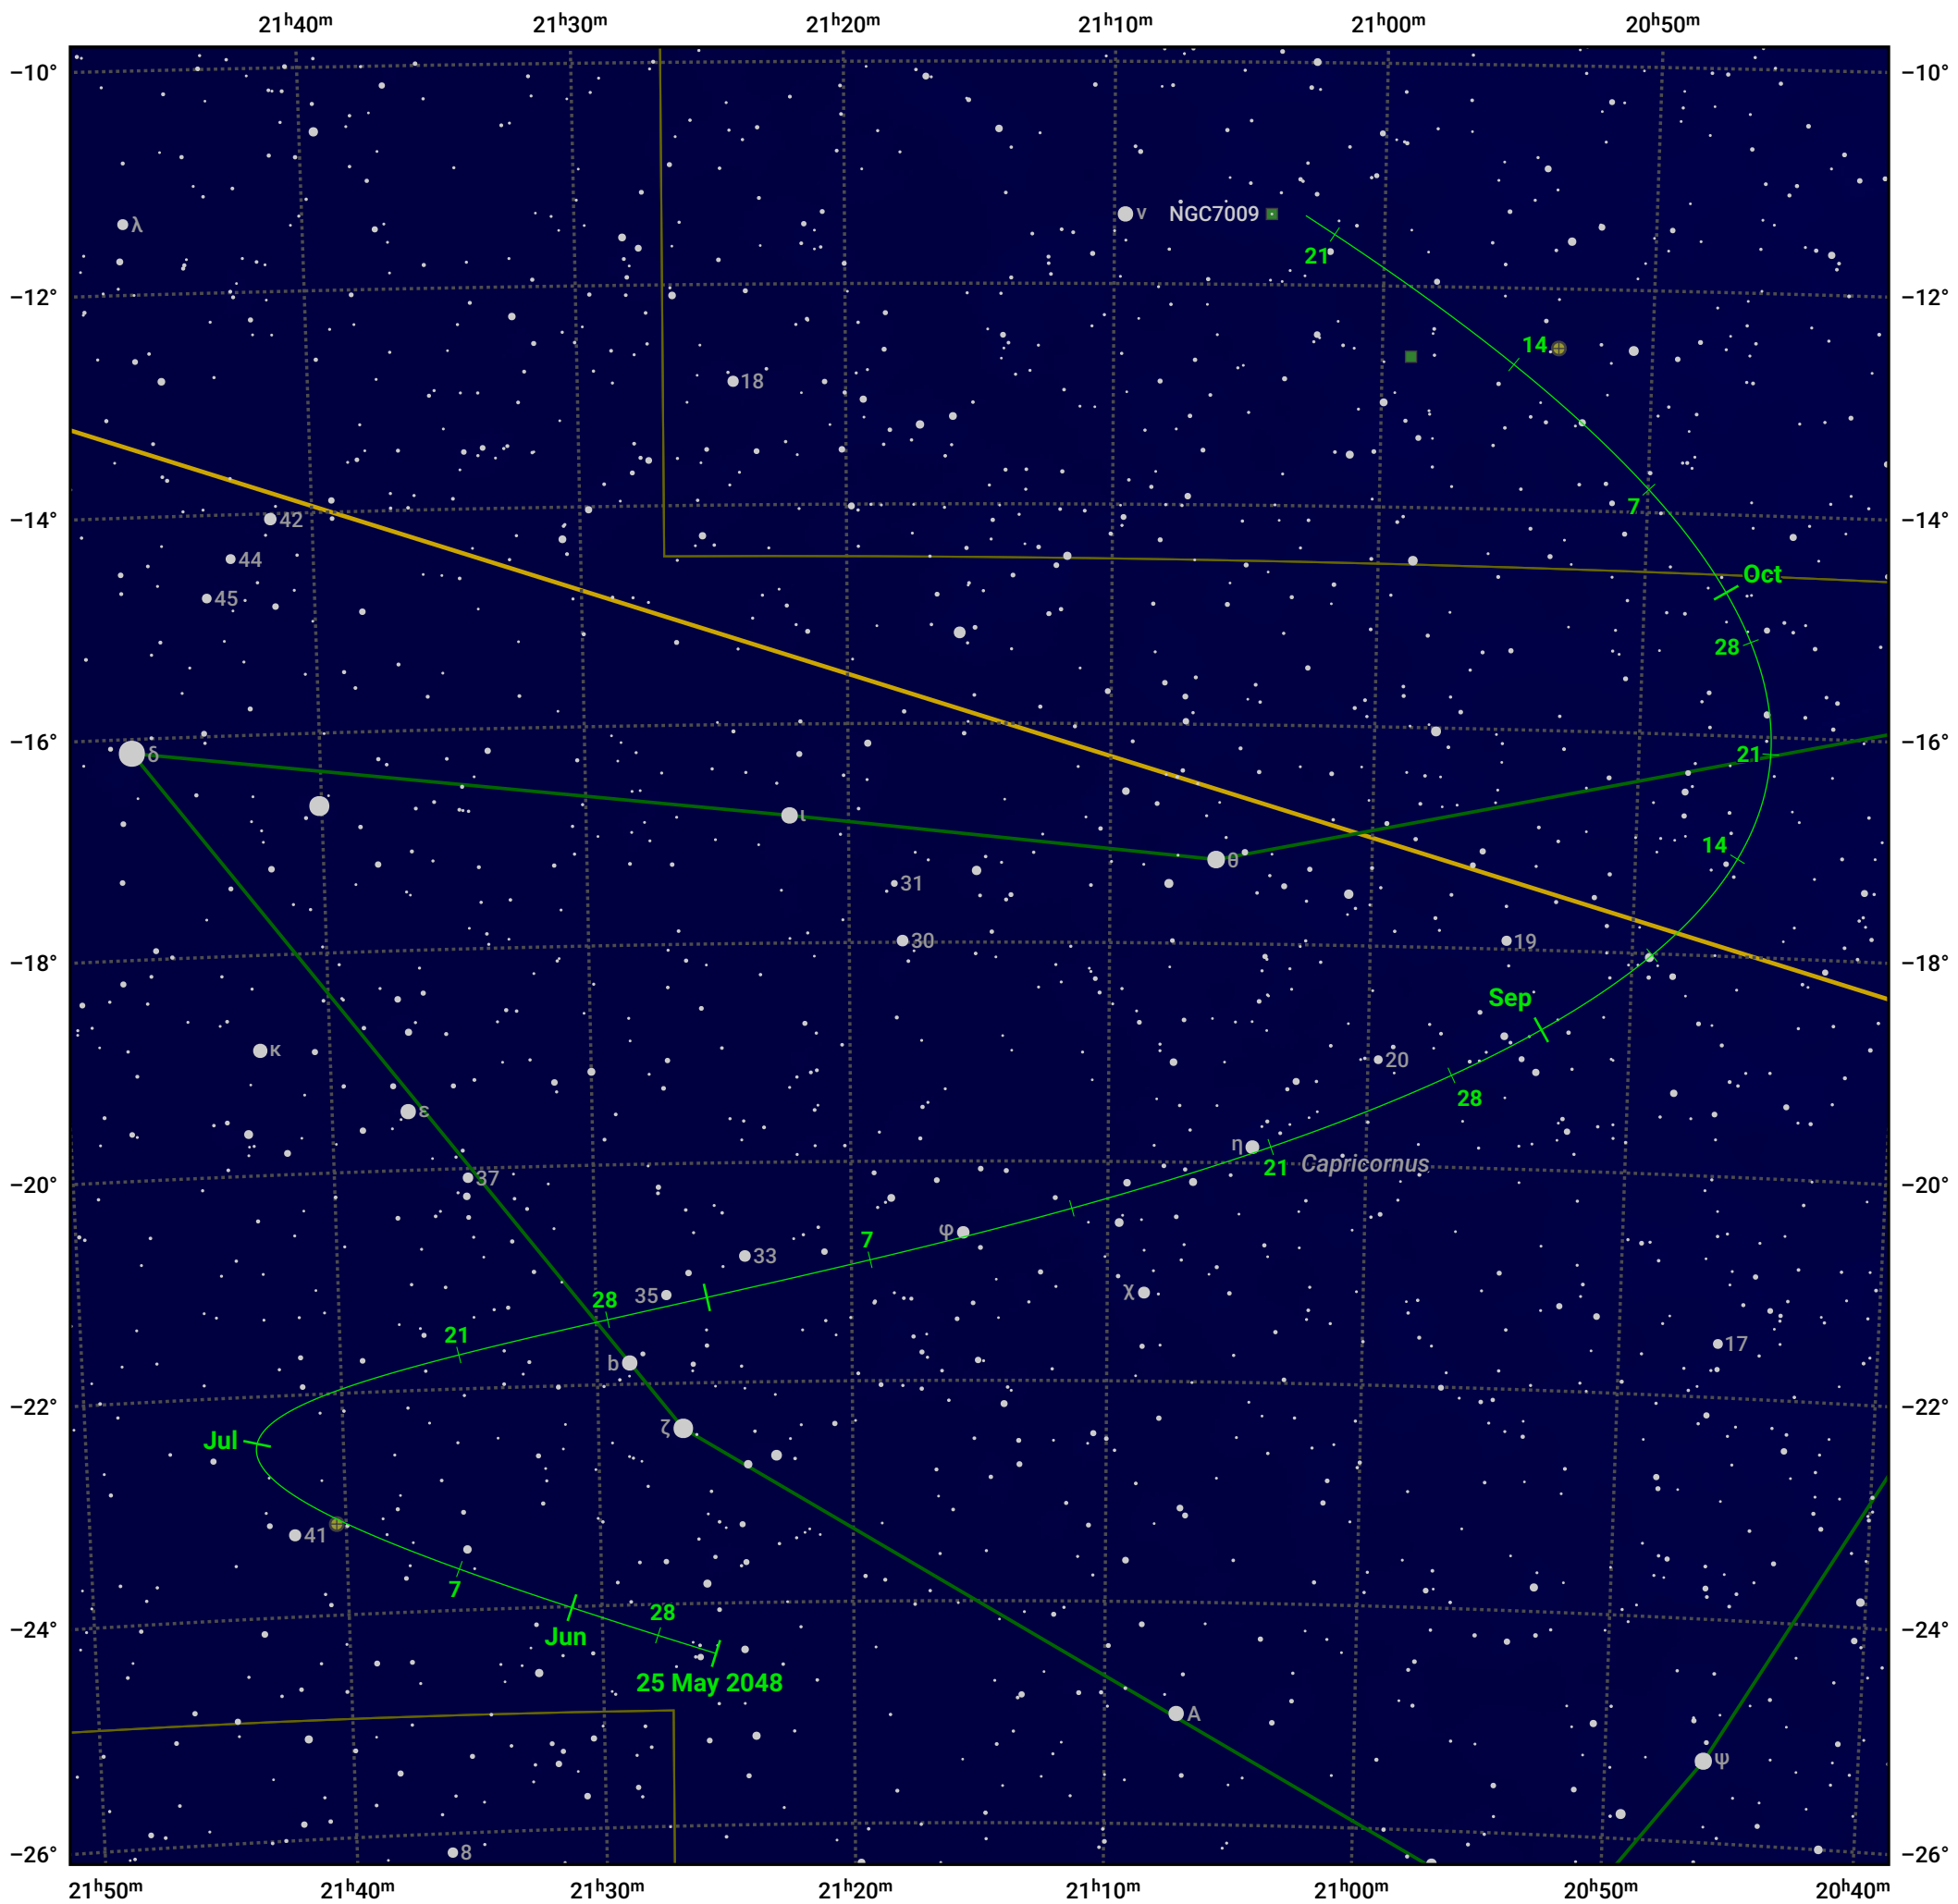

The path of Asteroid 324 Bamberga around opposition on 8 Aug 2048

© Dominic Ford 2011–2024. Date markers placed at midnight UTC. Downloaded from <https://in-the-sky.org>

Magnitude scale: 10.0 9.0 8.0 7.0 6.0 5.0 4.0 3.0 2.0

— Ecliptic Plane

Galaxy Bright nebula Open cluster Globular cluster

Date	Mag	Phase
2048 Jun 1	11.2	95%
2048 Jul 1	10.3	97%
2048 Jul 29	9.3	100%
2048 Aug 1	9.2	100%
2048 Sep 1	9.4	98%
2048 Oct 1	10.0	94%
2048 Oct 19	10.3	93%