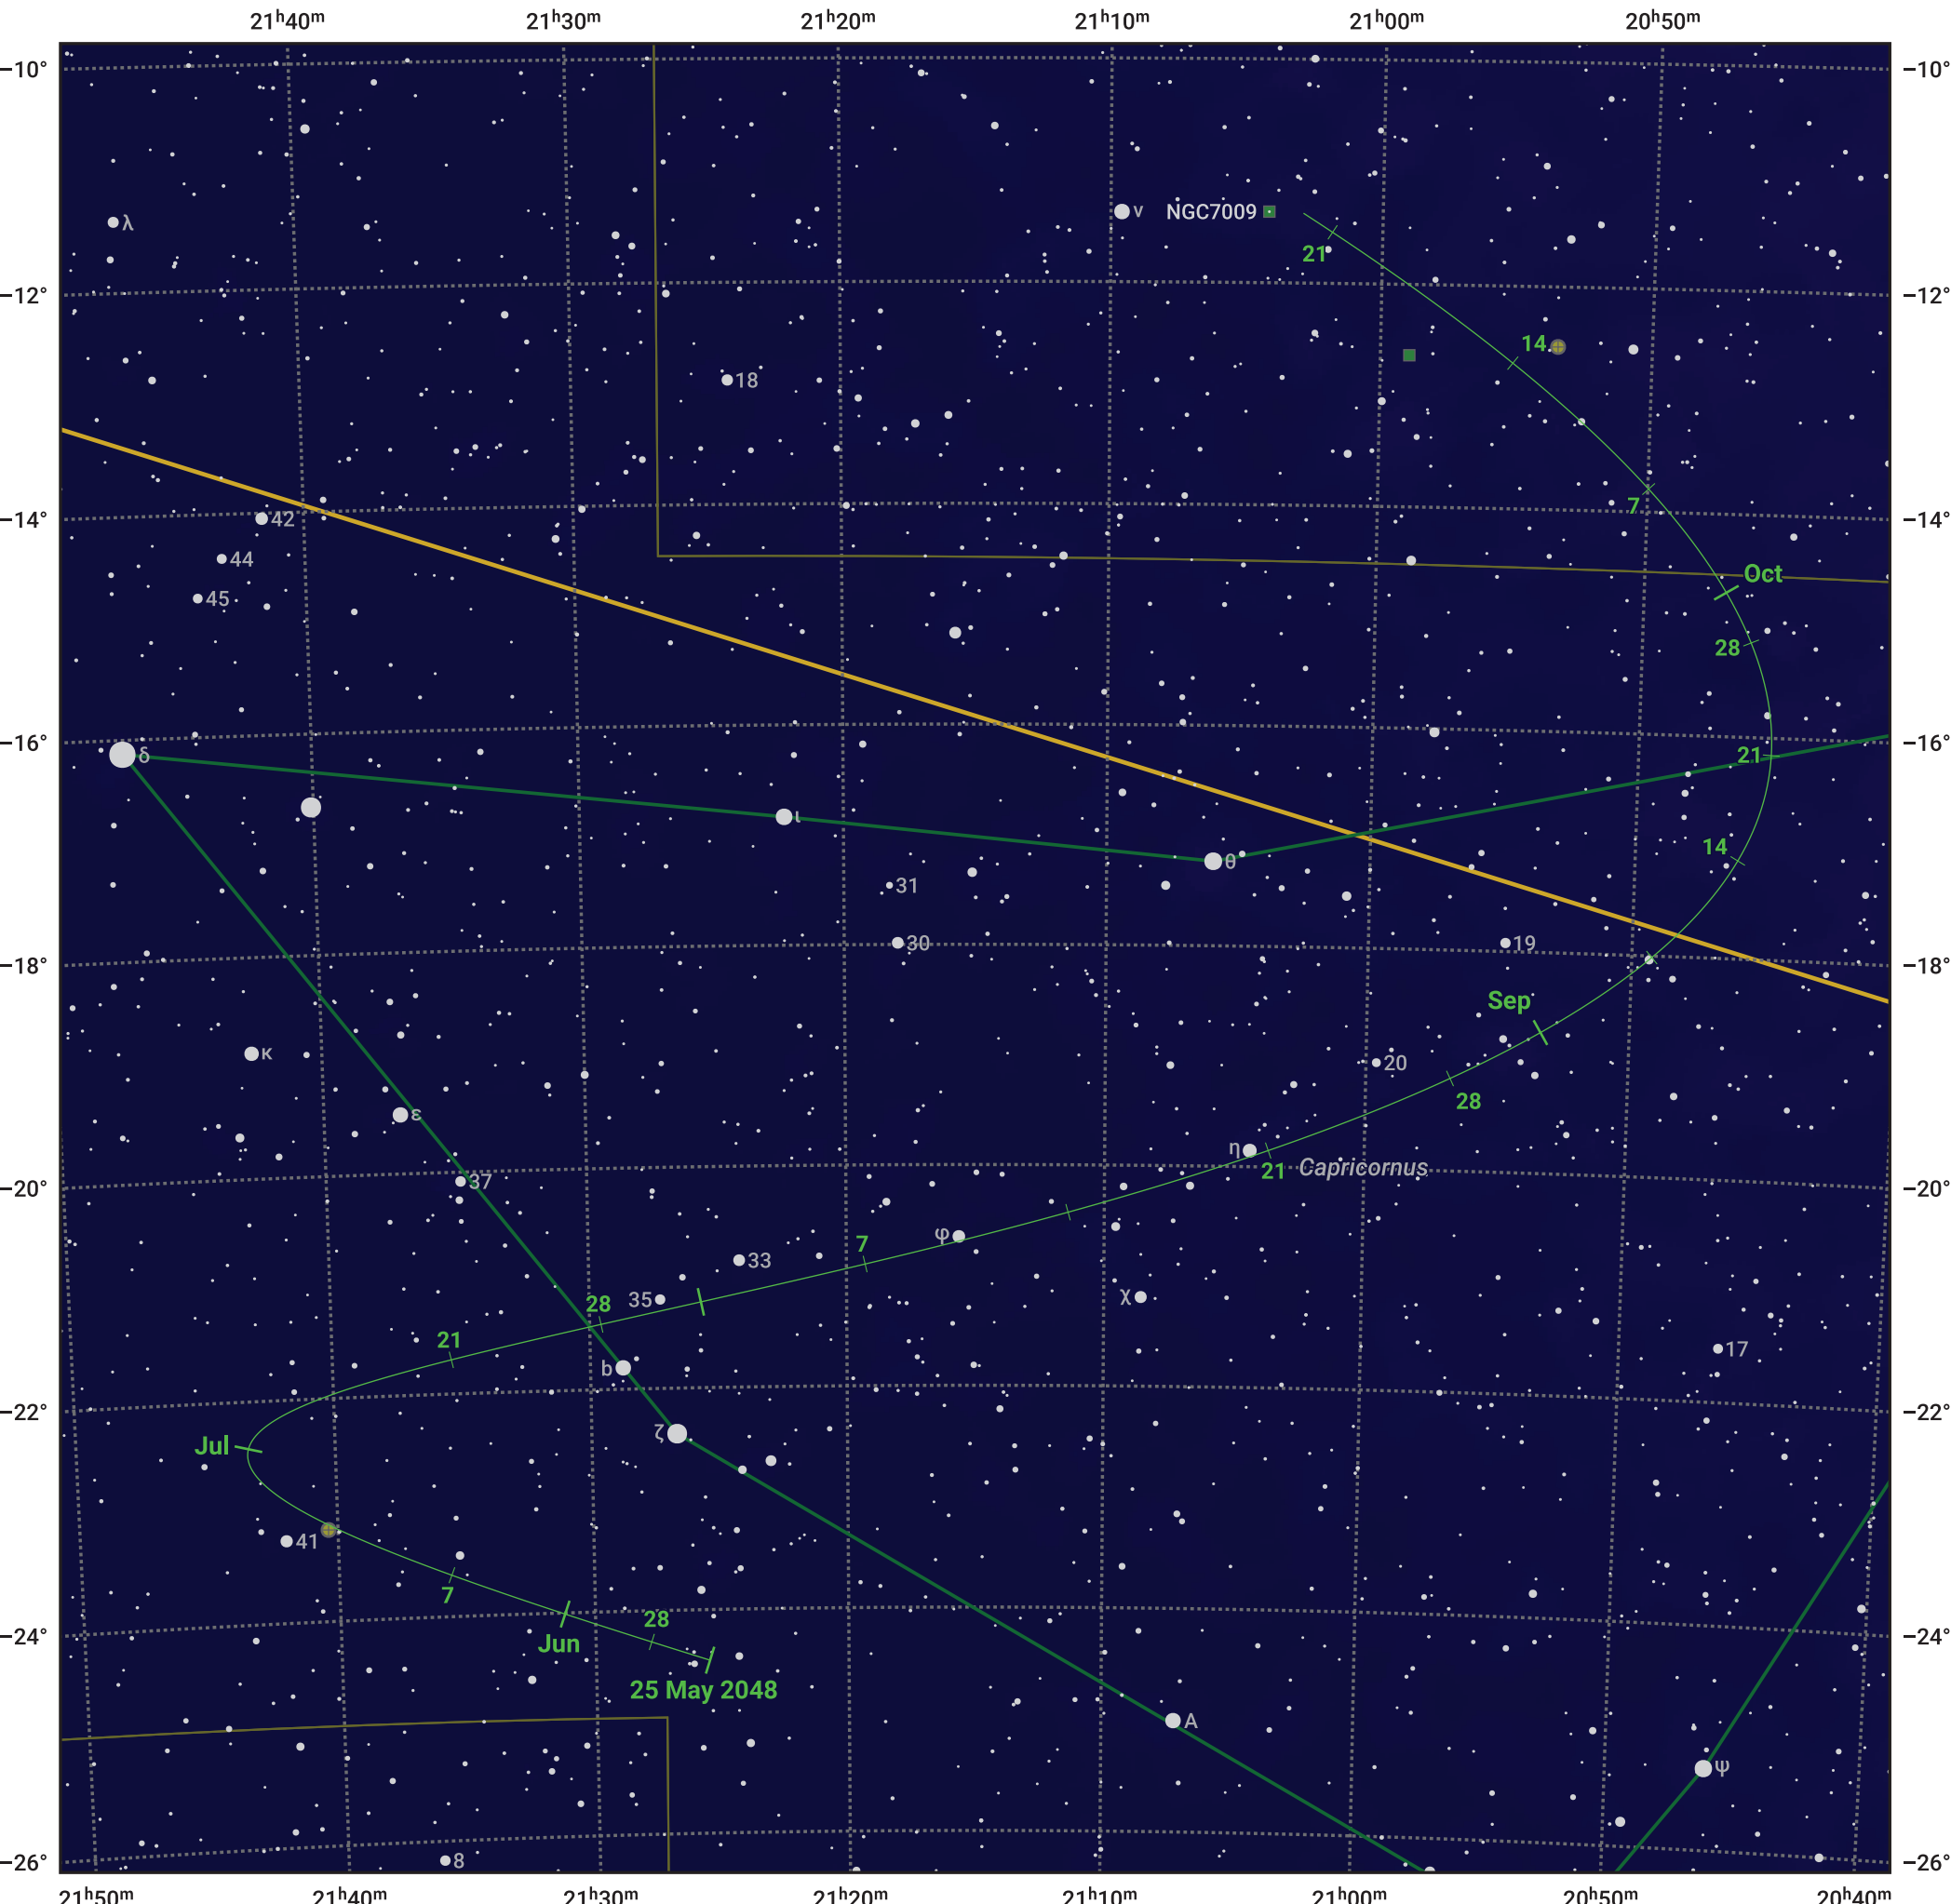

# The path of Asteroid 324 Bamberga around opposition on 8 Aug 2048

© Dominic Ford 2011–2024. Date markers placed at midnight UTC. Downloaded from <https://in-the-sky.org>

Magnitude scale: 10.0 9.0 8.0 7.0 6.0 5.0 4.0 3.0 2.0

— Ecliptic Plane

- Galaxy
- Bright nebula
- Open cluster
- Globular cluster

Date	Mag	Phase
2048 Jun 1	11.2	95%
2048 Jul 1	10.3	97%
2048 Jul 29	9.3	100%
2048 Aug 1	9.2	100%
2048 Sep 1	9.4	98%
2048 Oct 1	10.0	94%
2048 Oct 19	10.3	93%