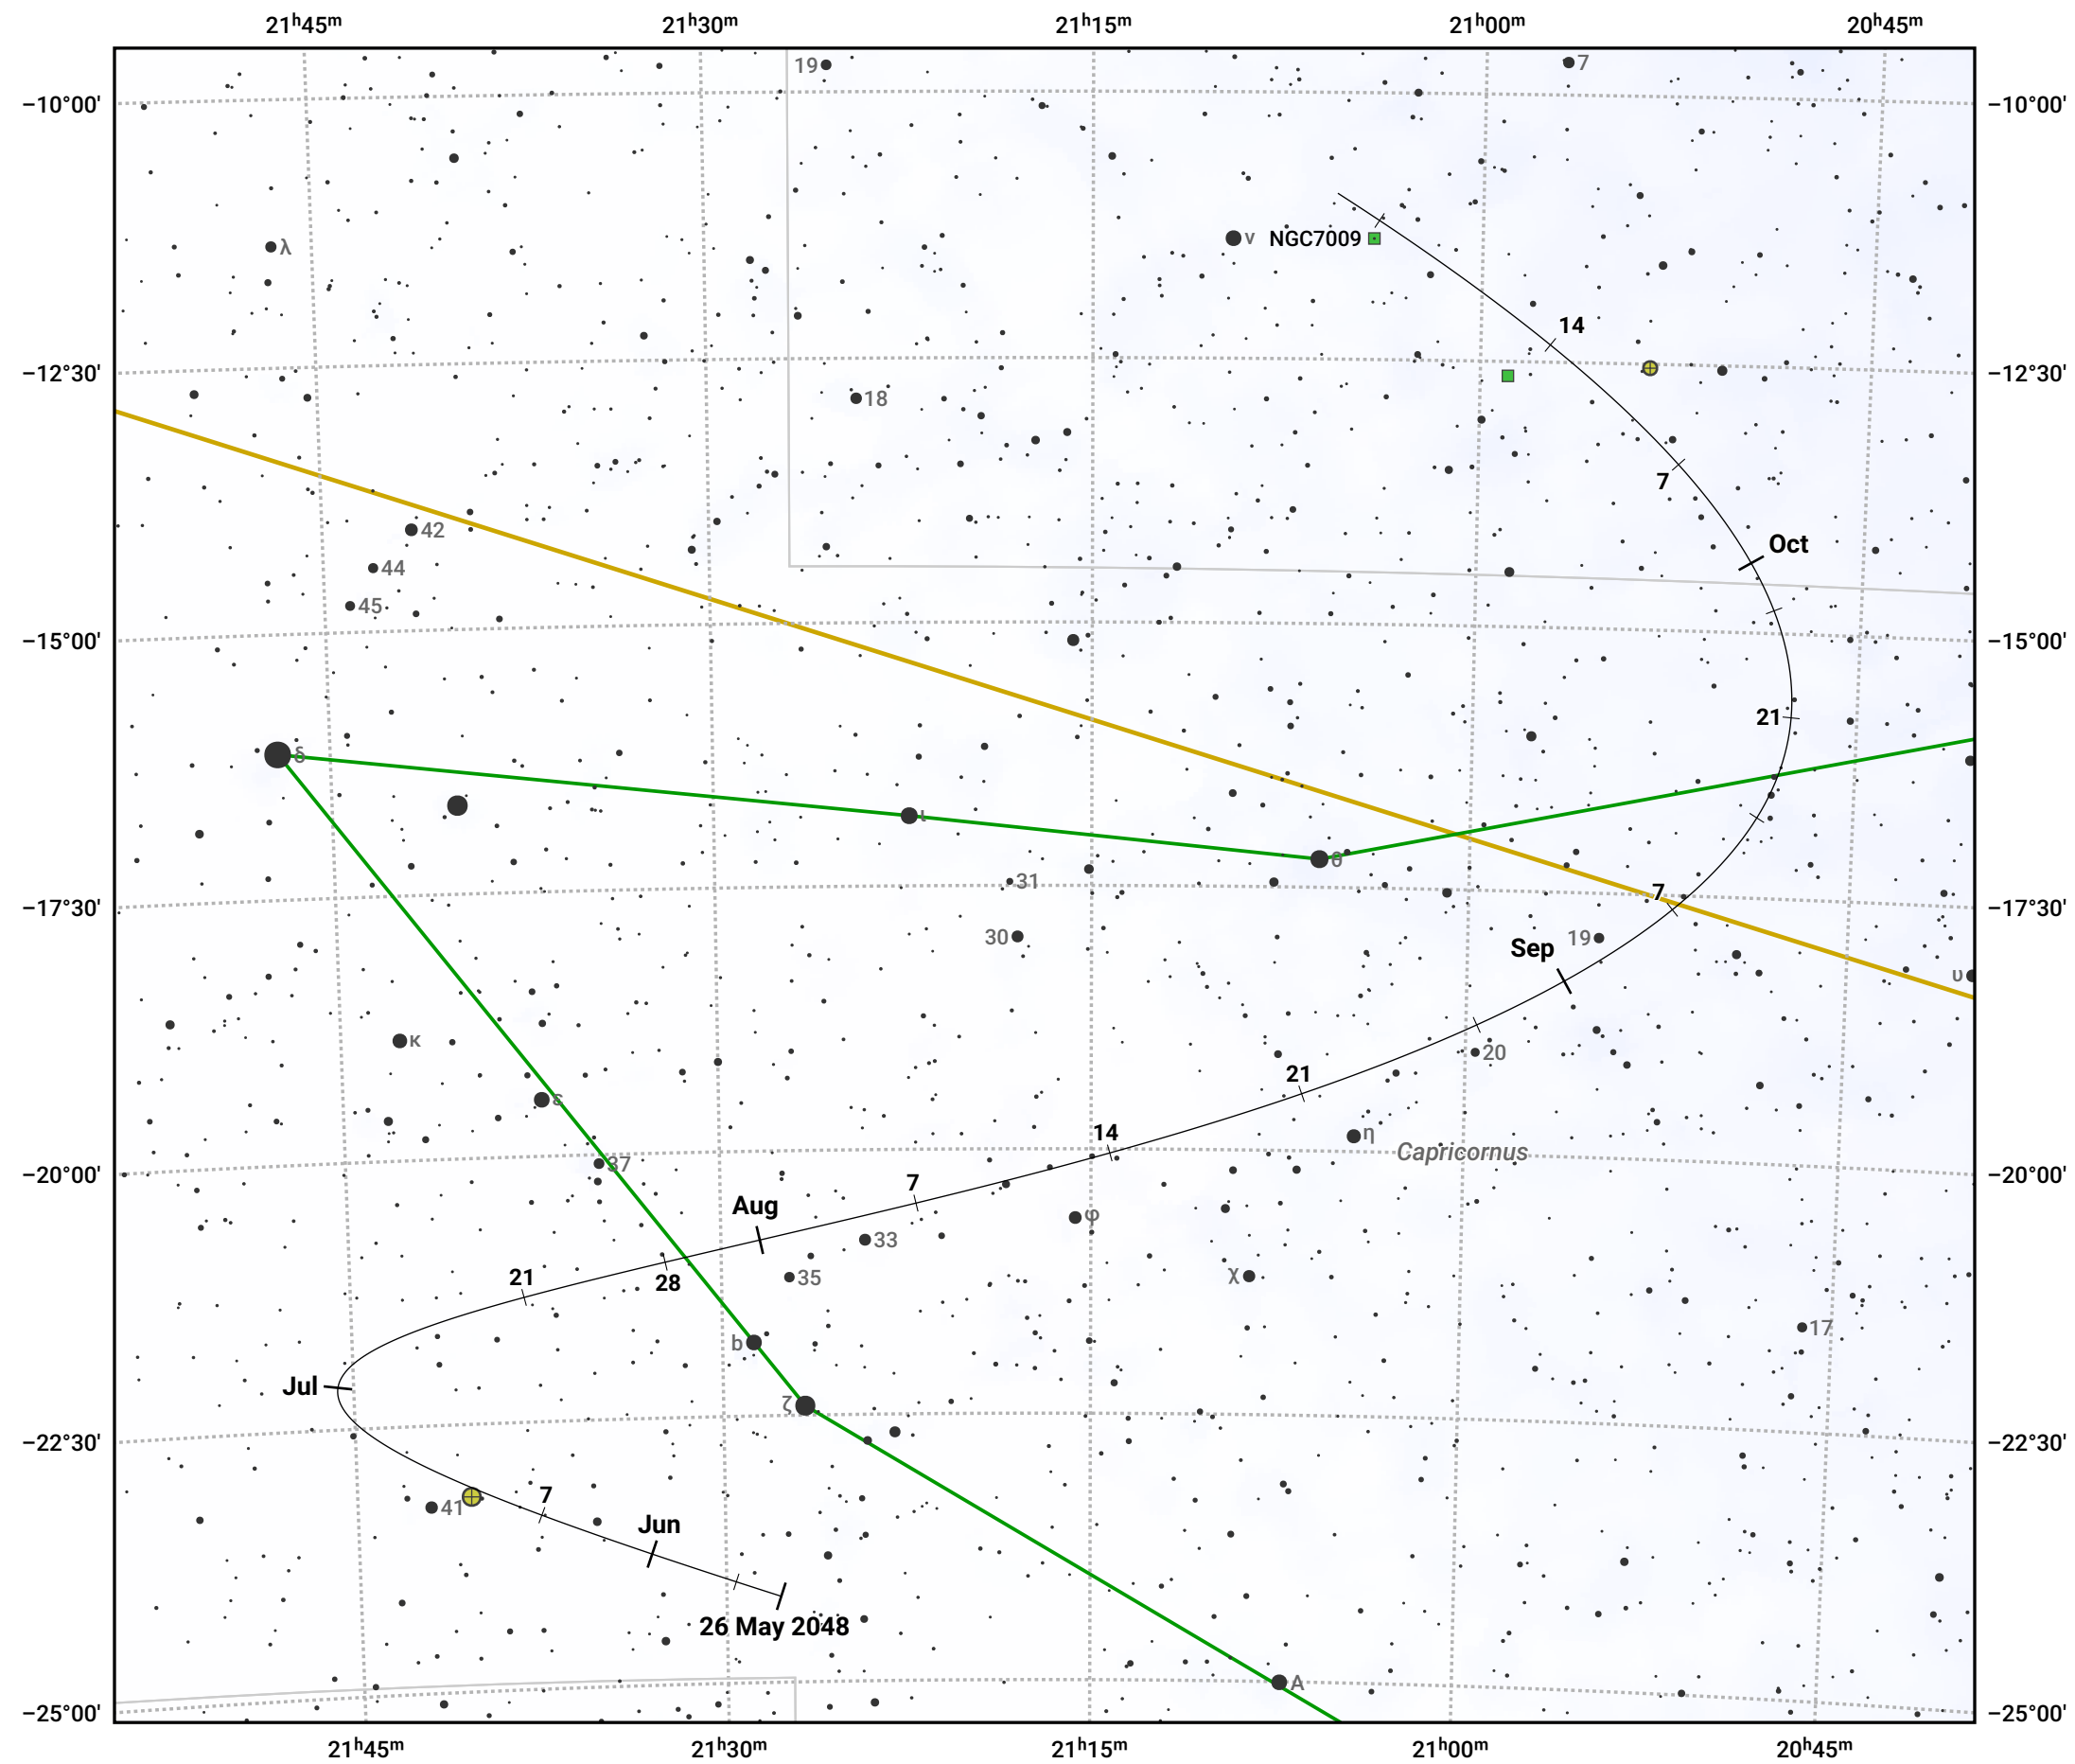

# The path of Asteroid 324 Bamberga around opposition on 9 Aug 2048

© Dominic Ford 2011–2024. Date markers placed at midnight UTC. Downloaded from <https://in-the-sky.org>

Magnitude scale: 10.0 9.0 8.0 7.0 6.0 5.0 4.0 3.0 2.0

— Ecliptic Plane

Galaxy    Bright nebula    Open cluster    Globular cluster

Date	Mag	Phase
2048 Jun 1	11.2	95%
2048 Jul 1	10.4	97%
2048 Jul 29	9.4	100%
2048 Aug 1	9.2	100%
2048 Sep 1	9.4	99%
2048 Oct 1	10.0	94%
2048 Oct 20	10.4	93%