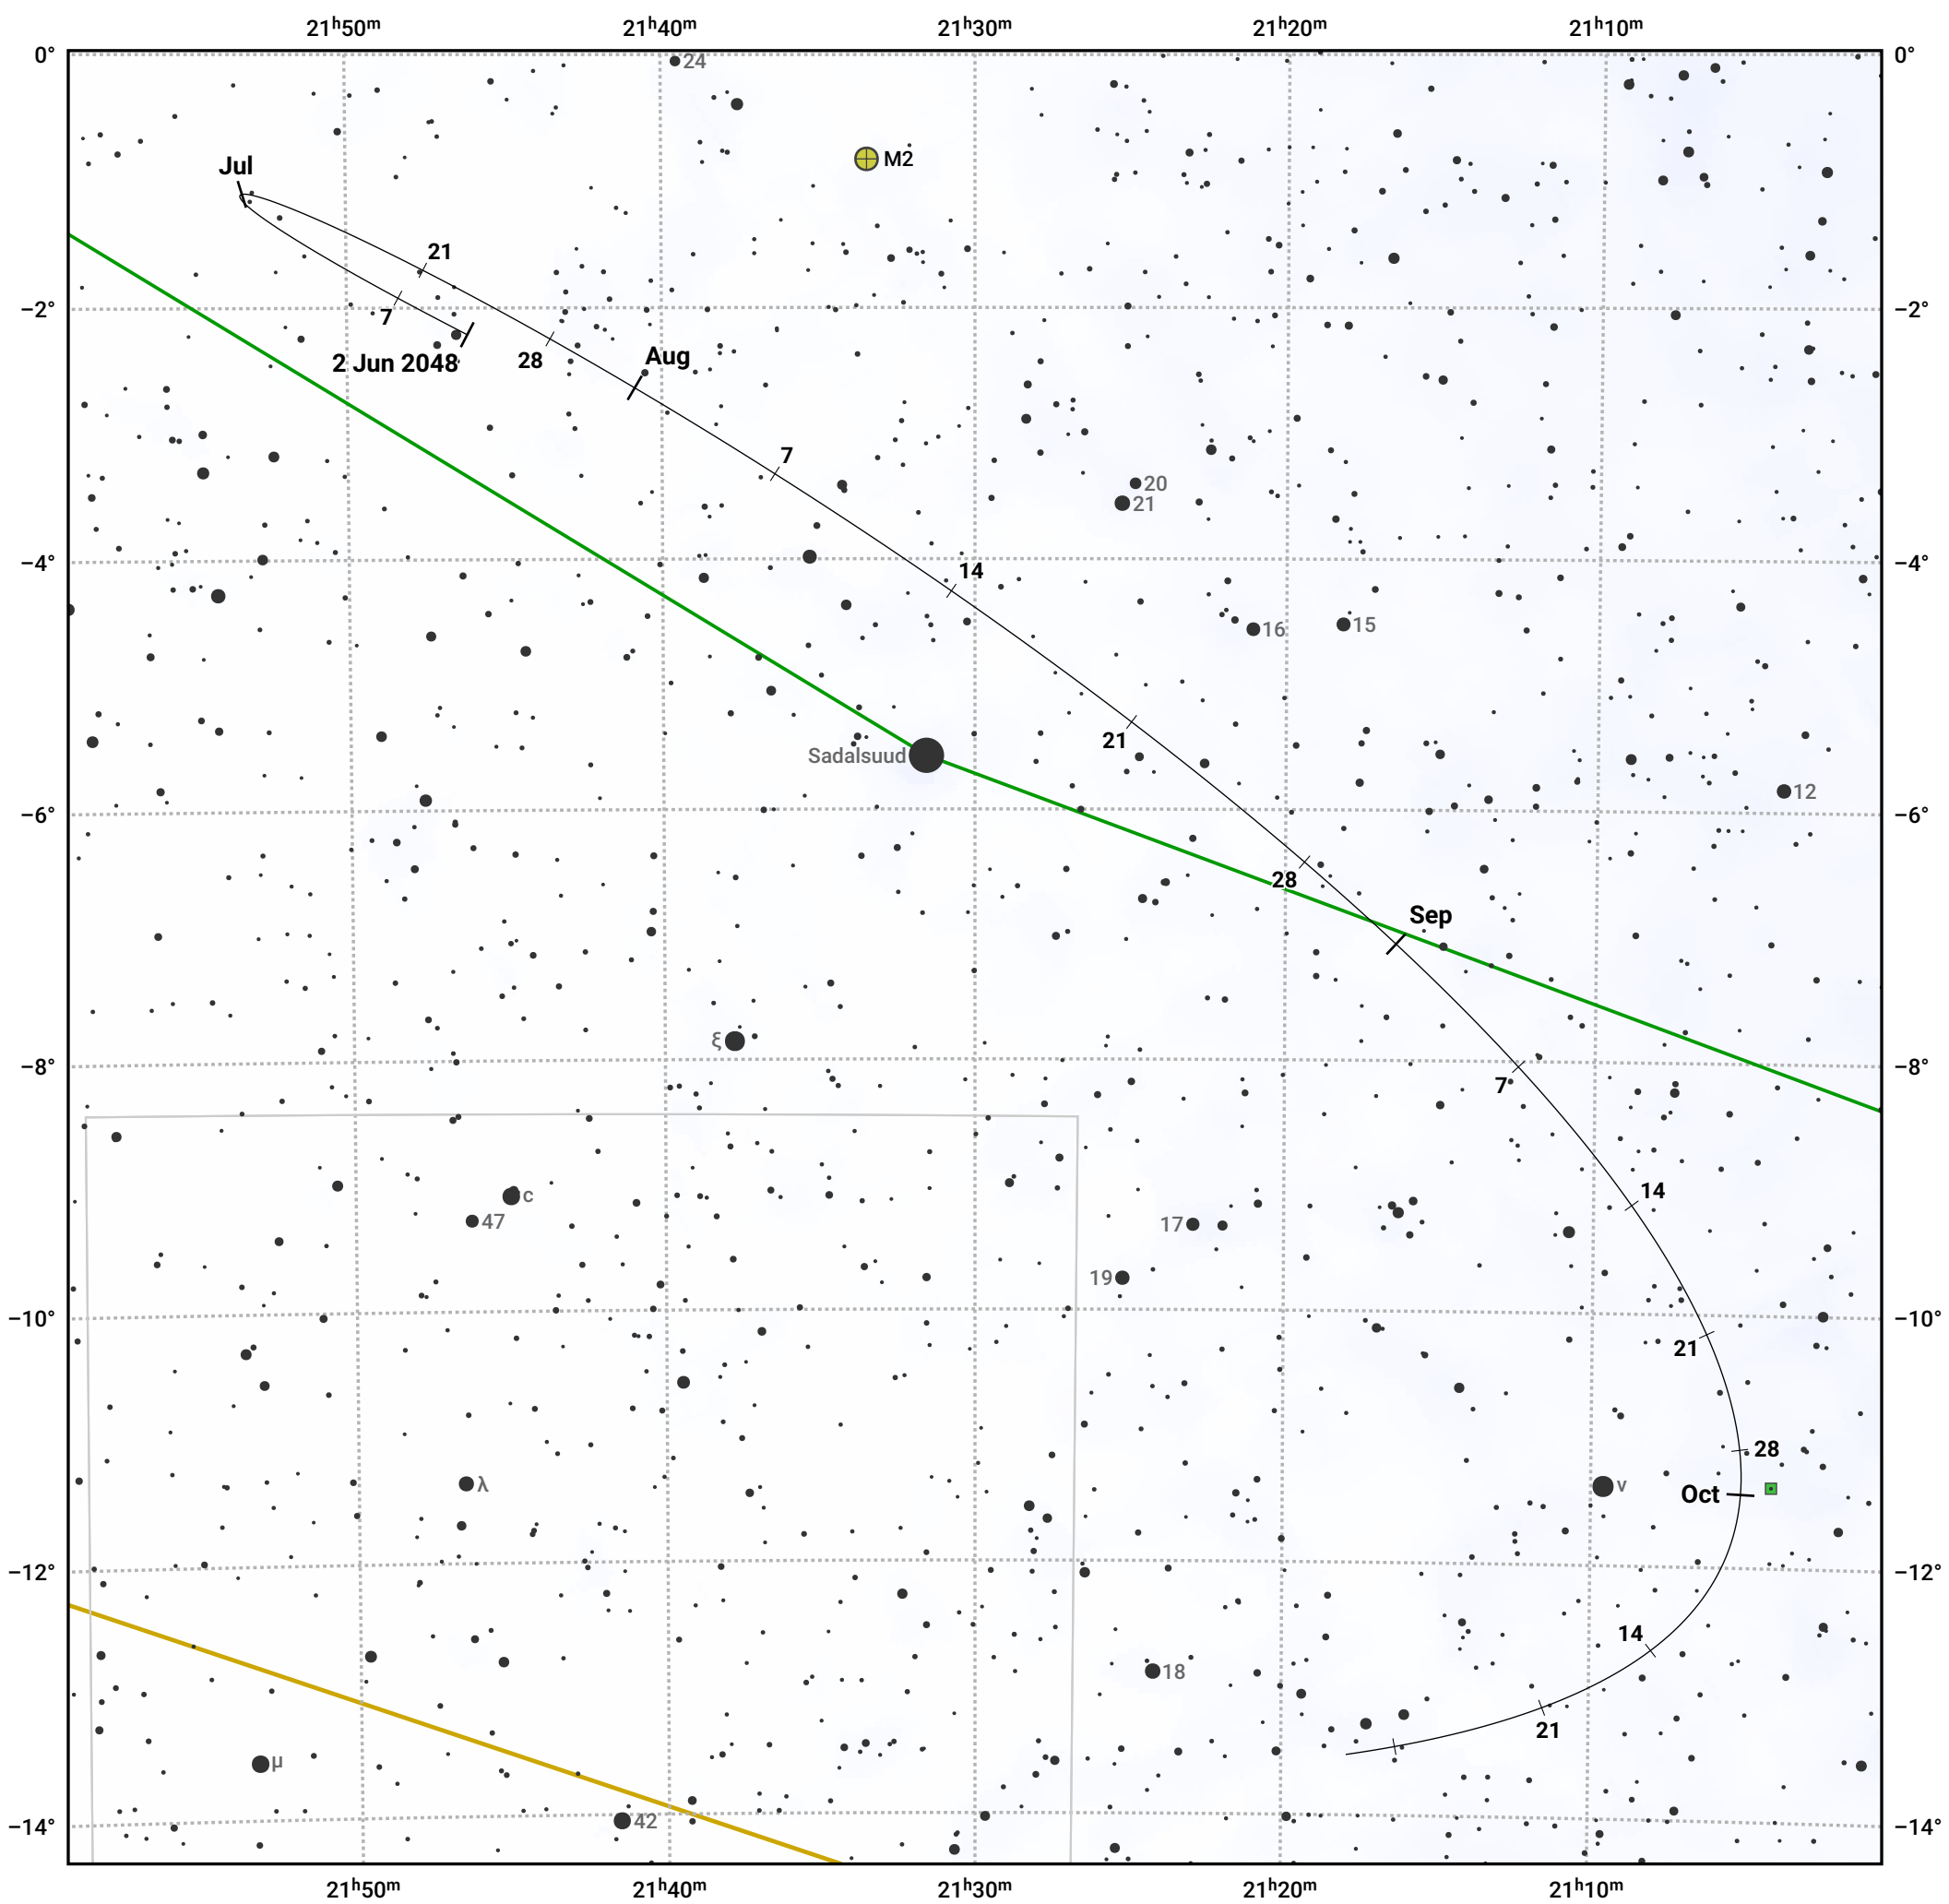

The path of Asteroid 3 Juno around opposition on 16 Aug 2048

© Dominic Ford 2011–2024. Date markers placed at midnight UTC. Downloaded from <https://in-the-sky.org>

Magnitude scale: 10.0 9.0 8.0 7.0 6.0 5.0 4.0 3.0 2.0

— Ecliptic Plane

Galaxy Bright nebula Open cluster Globular cluster

Date	Mag	Phase
2048 Jul 1	9.6	98%
2048 Jul 18	9.2	99%
2048 Aug 1	8.8	100%
2048 Sep 1	8.7	99%
2048 Oct 1	9.2	97%