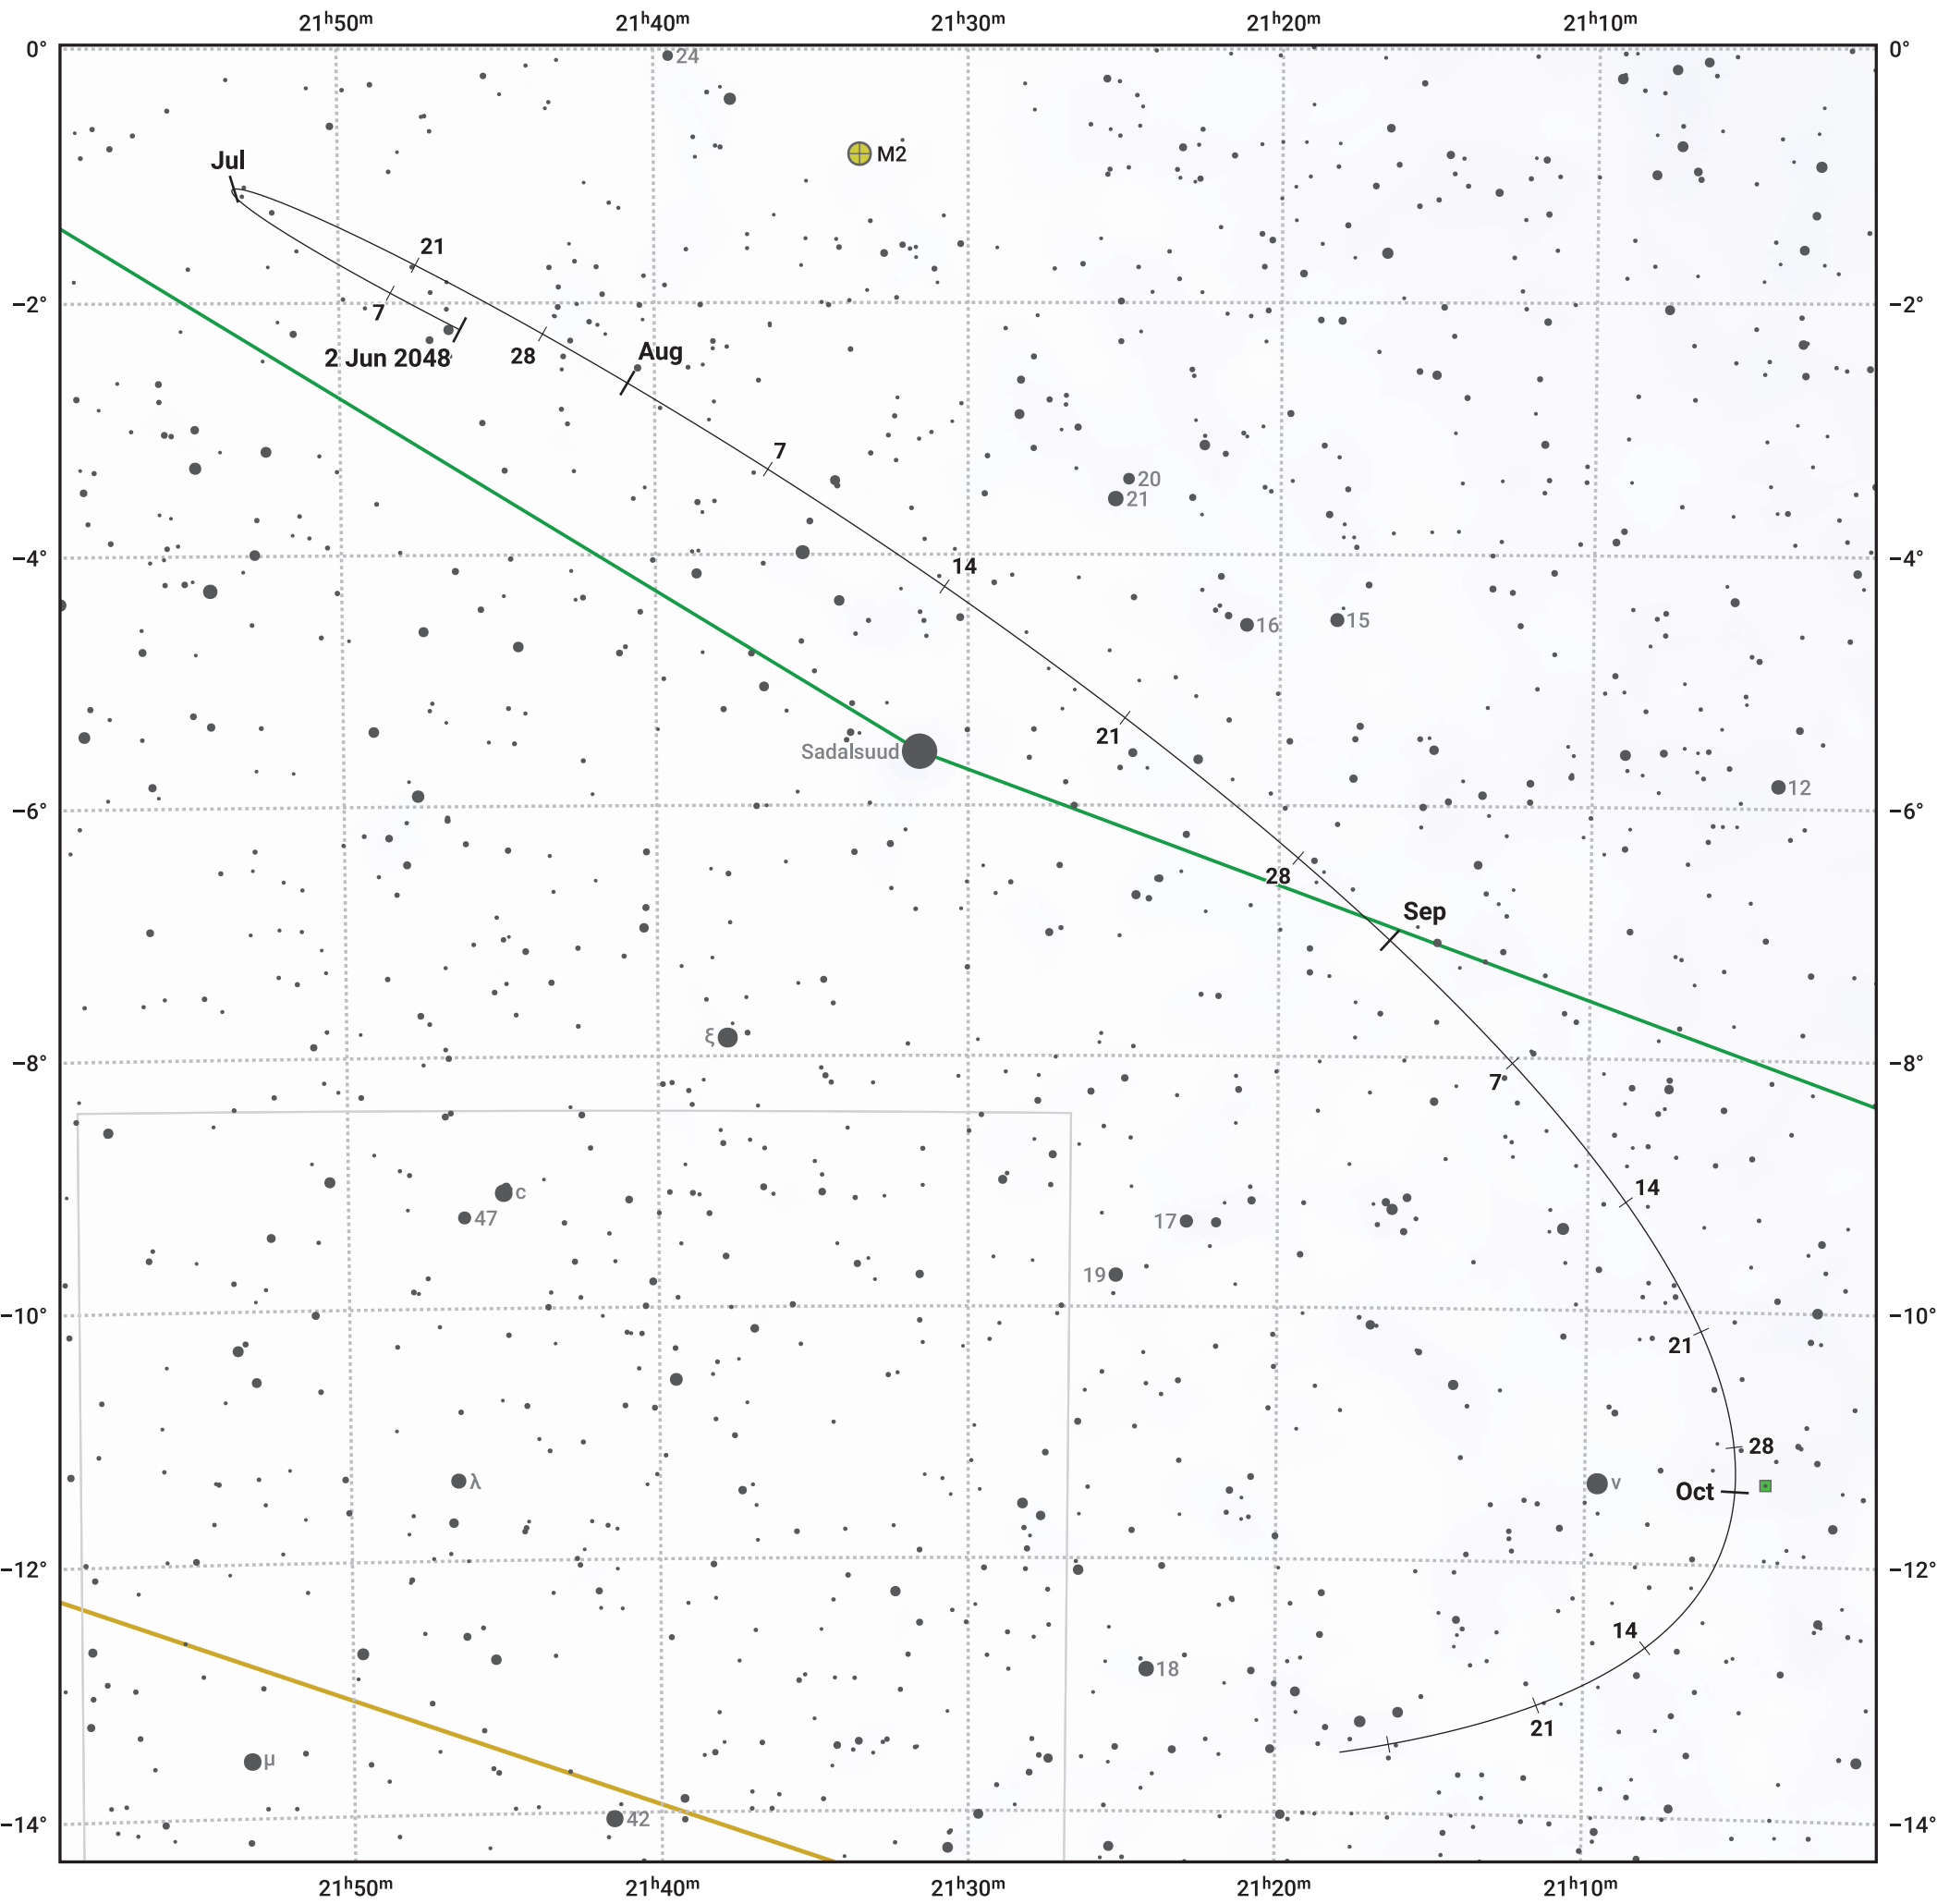

The path of Asteroid 3 Juno around opposition on 16 Aug 2048

© Dominic Ford 2011–2024. Date markers placed at midnight UTC. Downloaded from <https://in-the-sky.org>

Magnitude scale: 10.0 9.0 8.0 7.0 6.0 5.0 4.0 3.0 2.0

— Ecliptic Plane

- Galaxy
- Bright nebula
- Open cluster
- ⊕ Globular cluster

Date	Mag	Phase
2048 Jul 1	9.6	98%
2048 Jul 18	9.2	99%
2048 Aug 1	8.8	100%
2048 Sep 1	8.7	99%
2048 Oct 1	9.2	97%