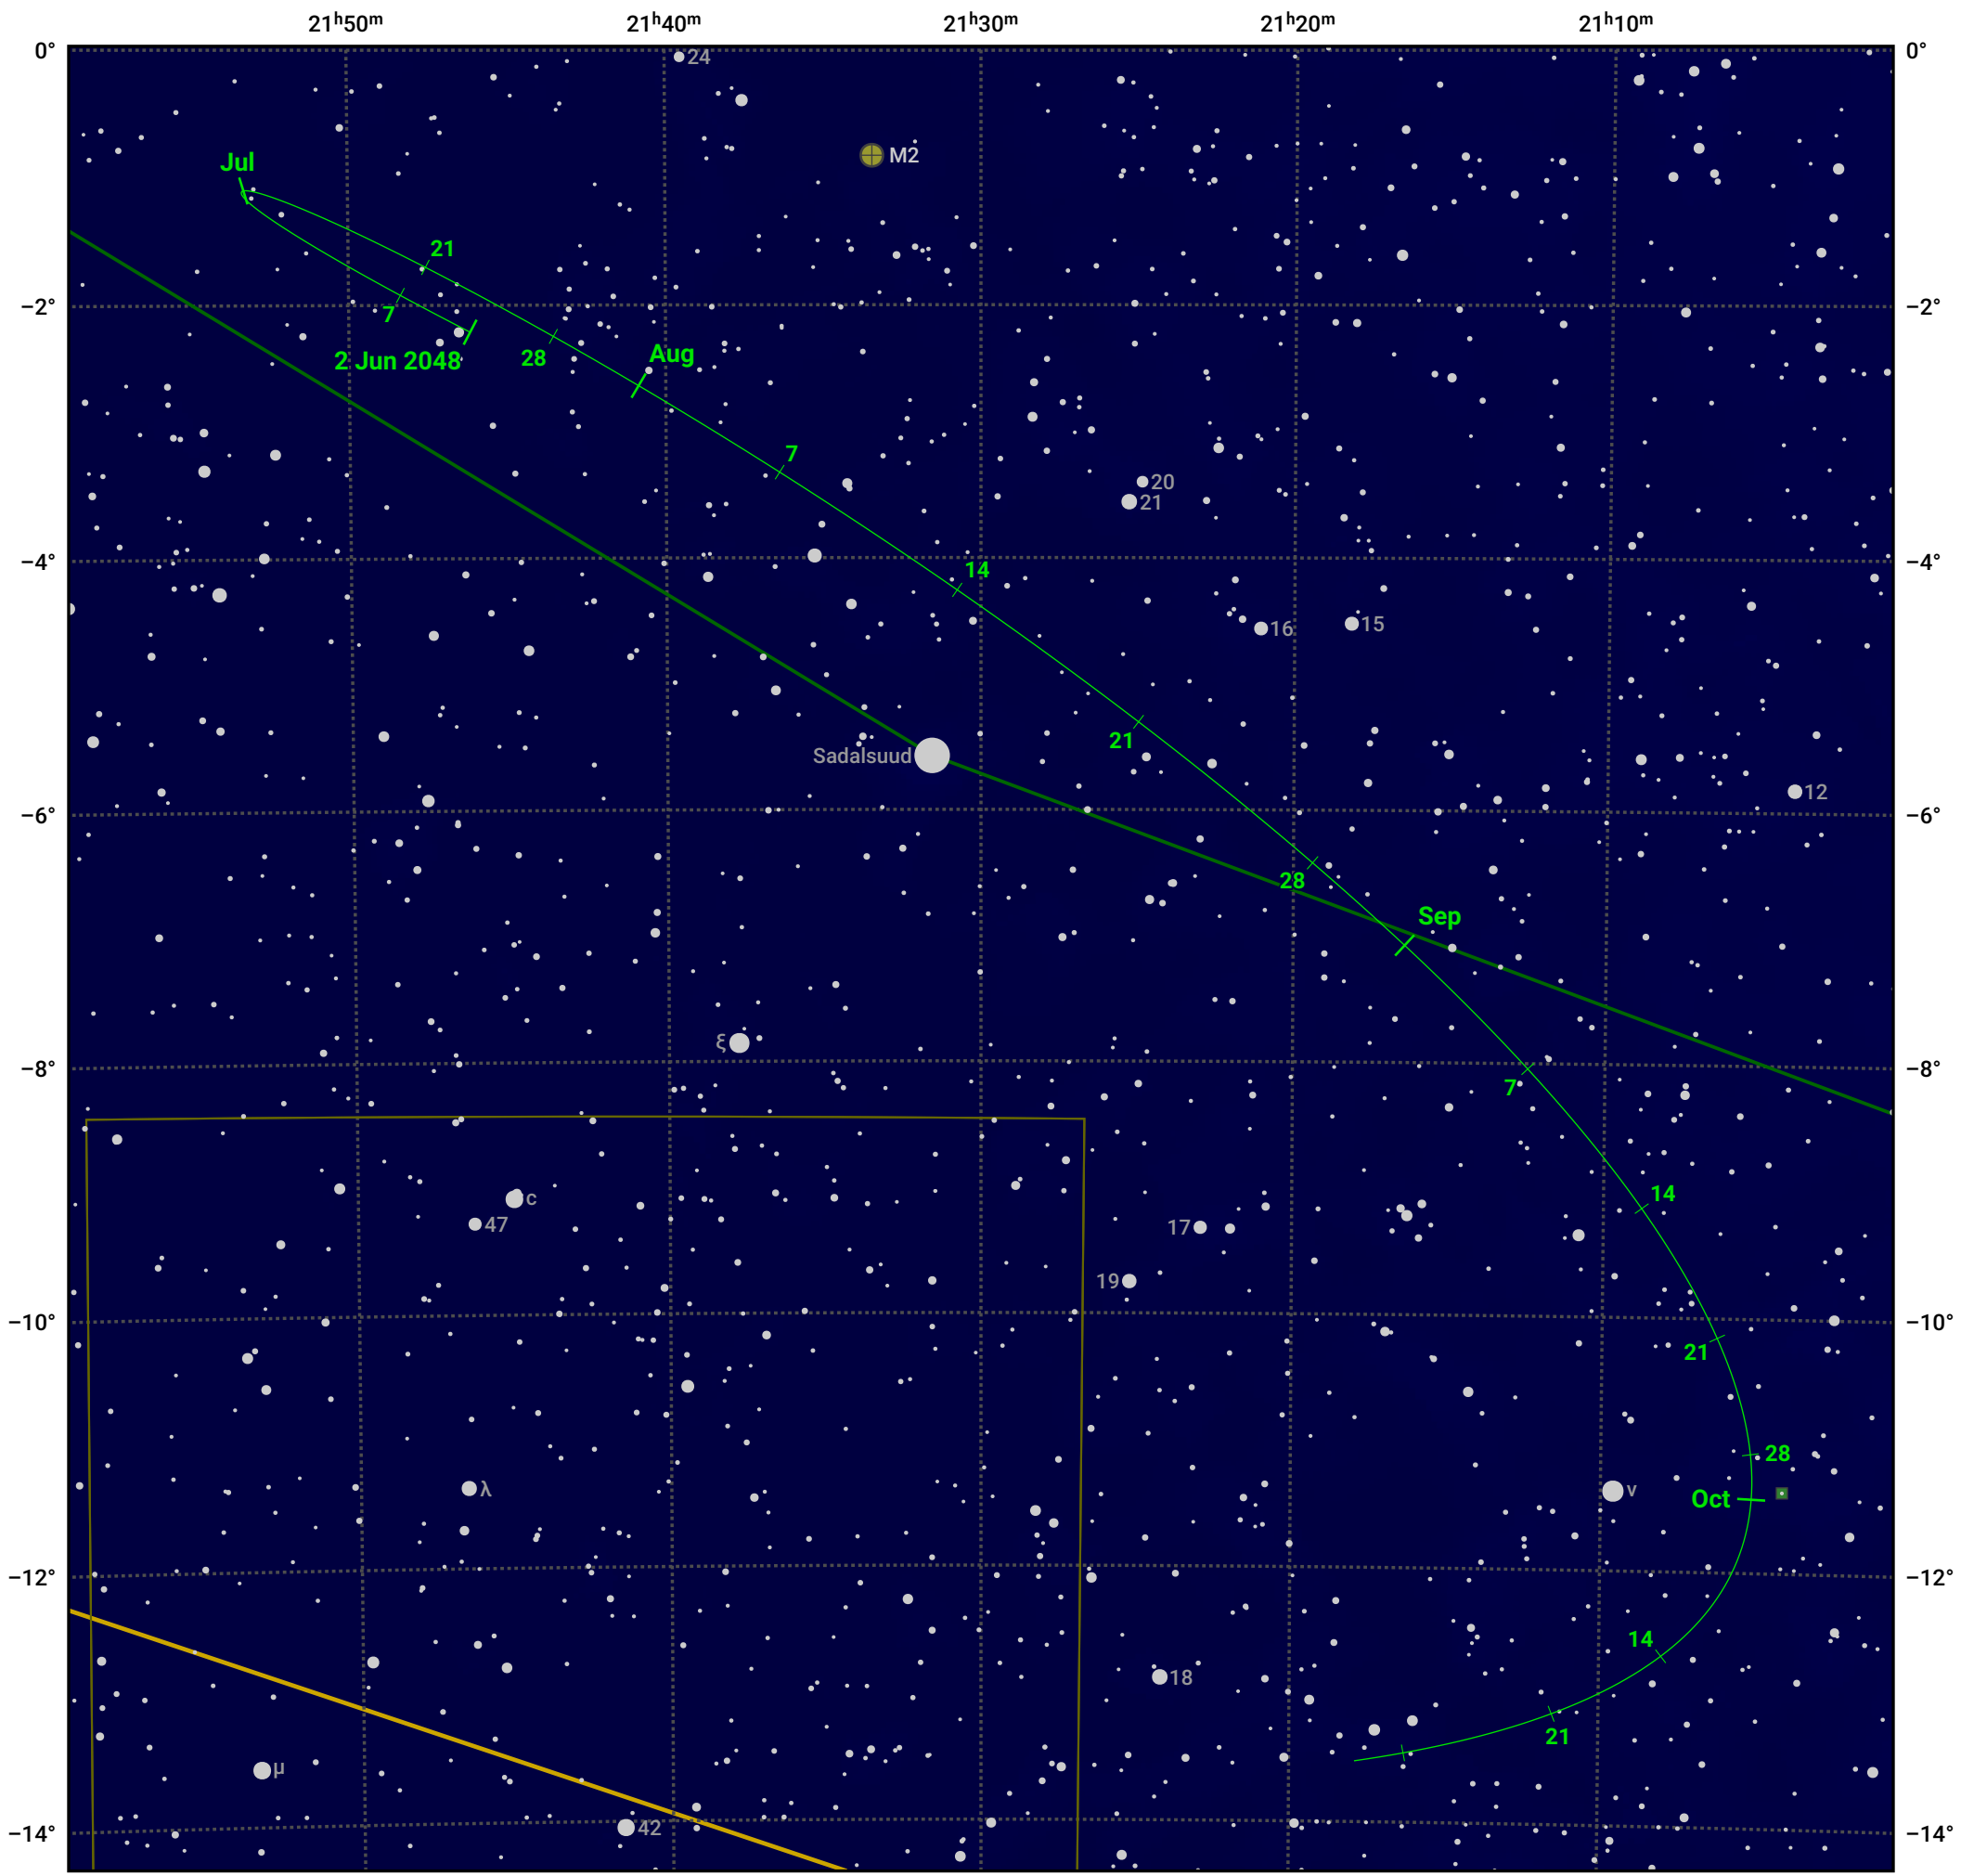

# The path of Asteroid 3 Juno around opposition on 16 Aug 2048

© Dominic Ford 2011–2024. Date markers placed at midnight UTC. Downloaded from <https://in-the-sky.org>

Magnitude scale: 10.0 9.0 8.0 7.0 6.0 5.0 4.0 3.0 2.0

— Ecliptic Plane

Galaxy Bright nebula Open cluster Globular cluster

Date	Mag	Phase
2048 Jul 1	9.6	98%
2048 Jul 18	9.2	99%
2048 Aug 1	8.8	100%
2048 Sep 1	8.7	99%
2048 Oct 1	9.2	97%