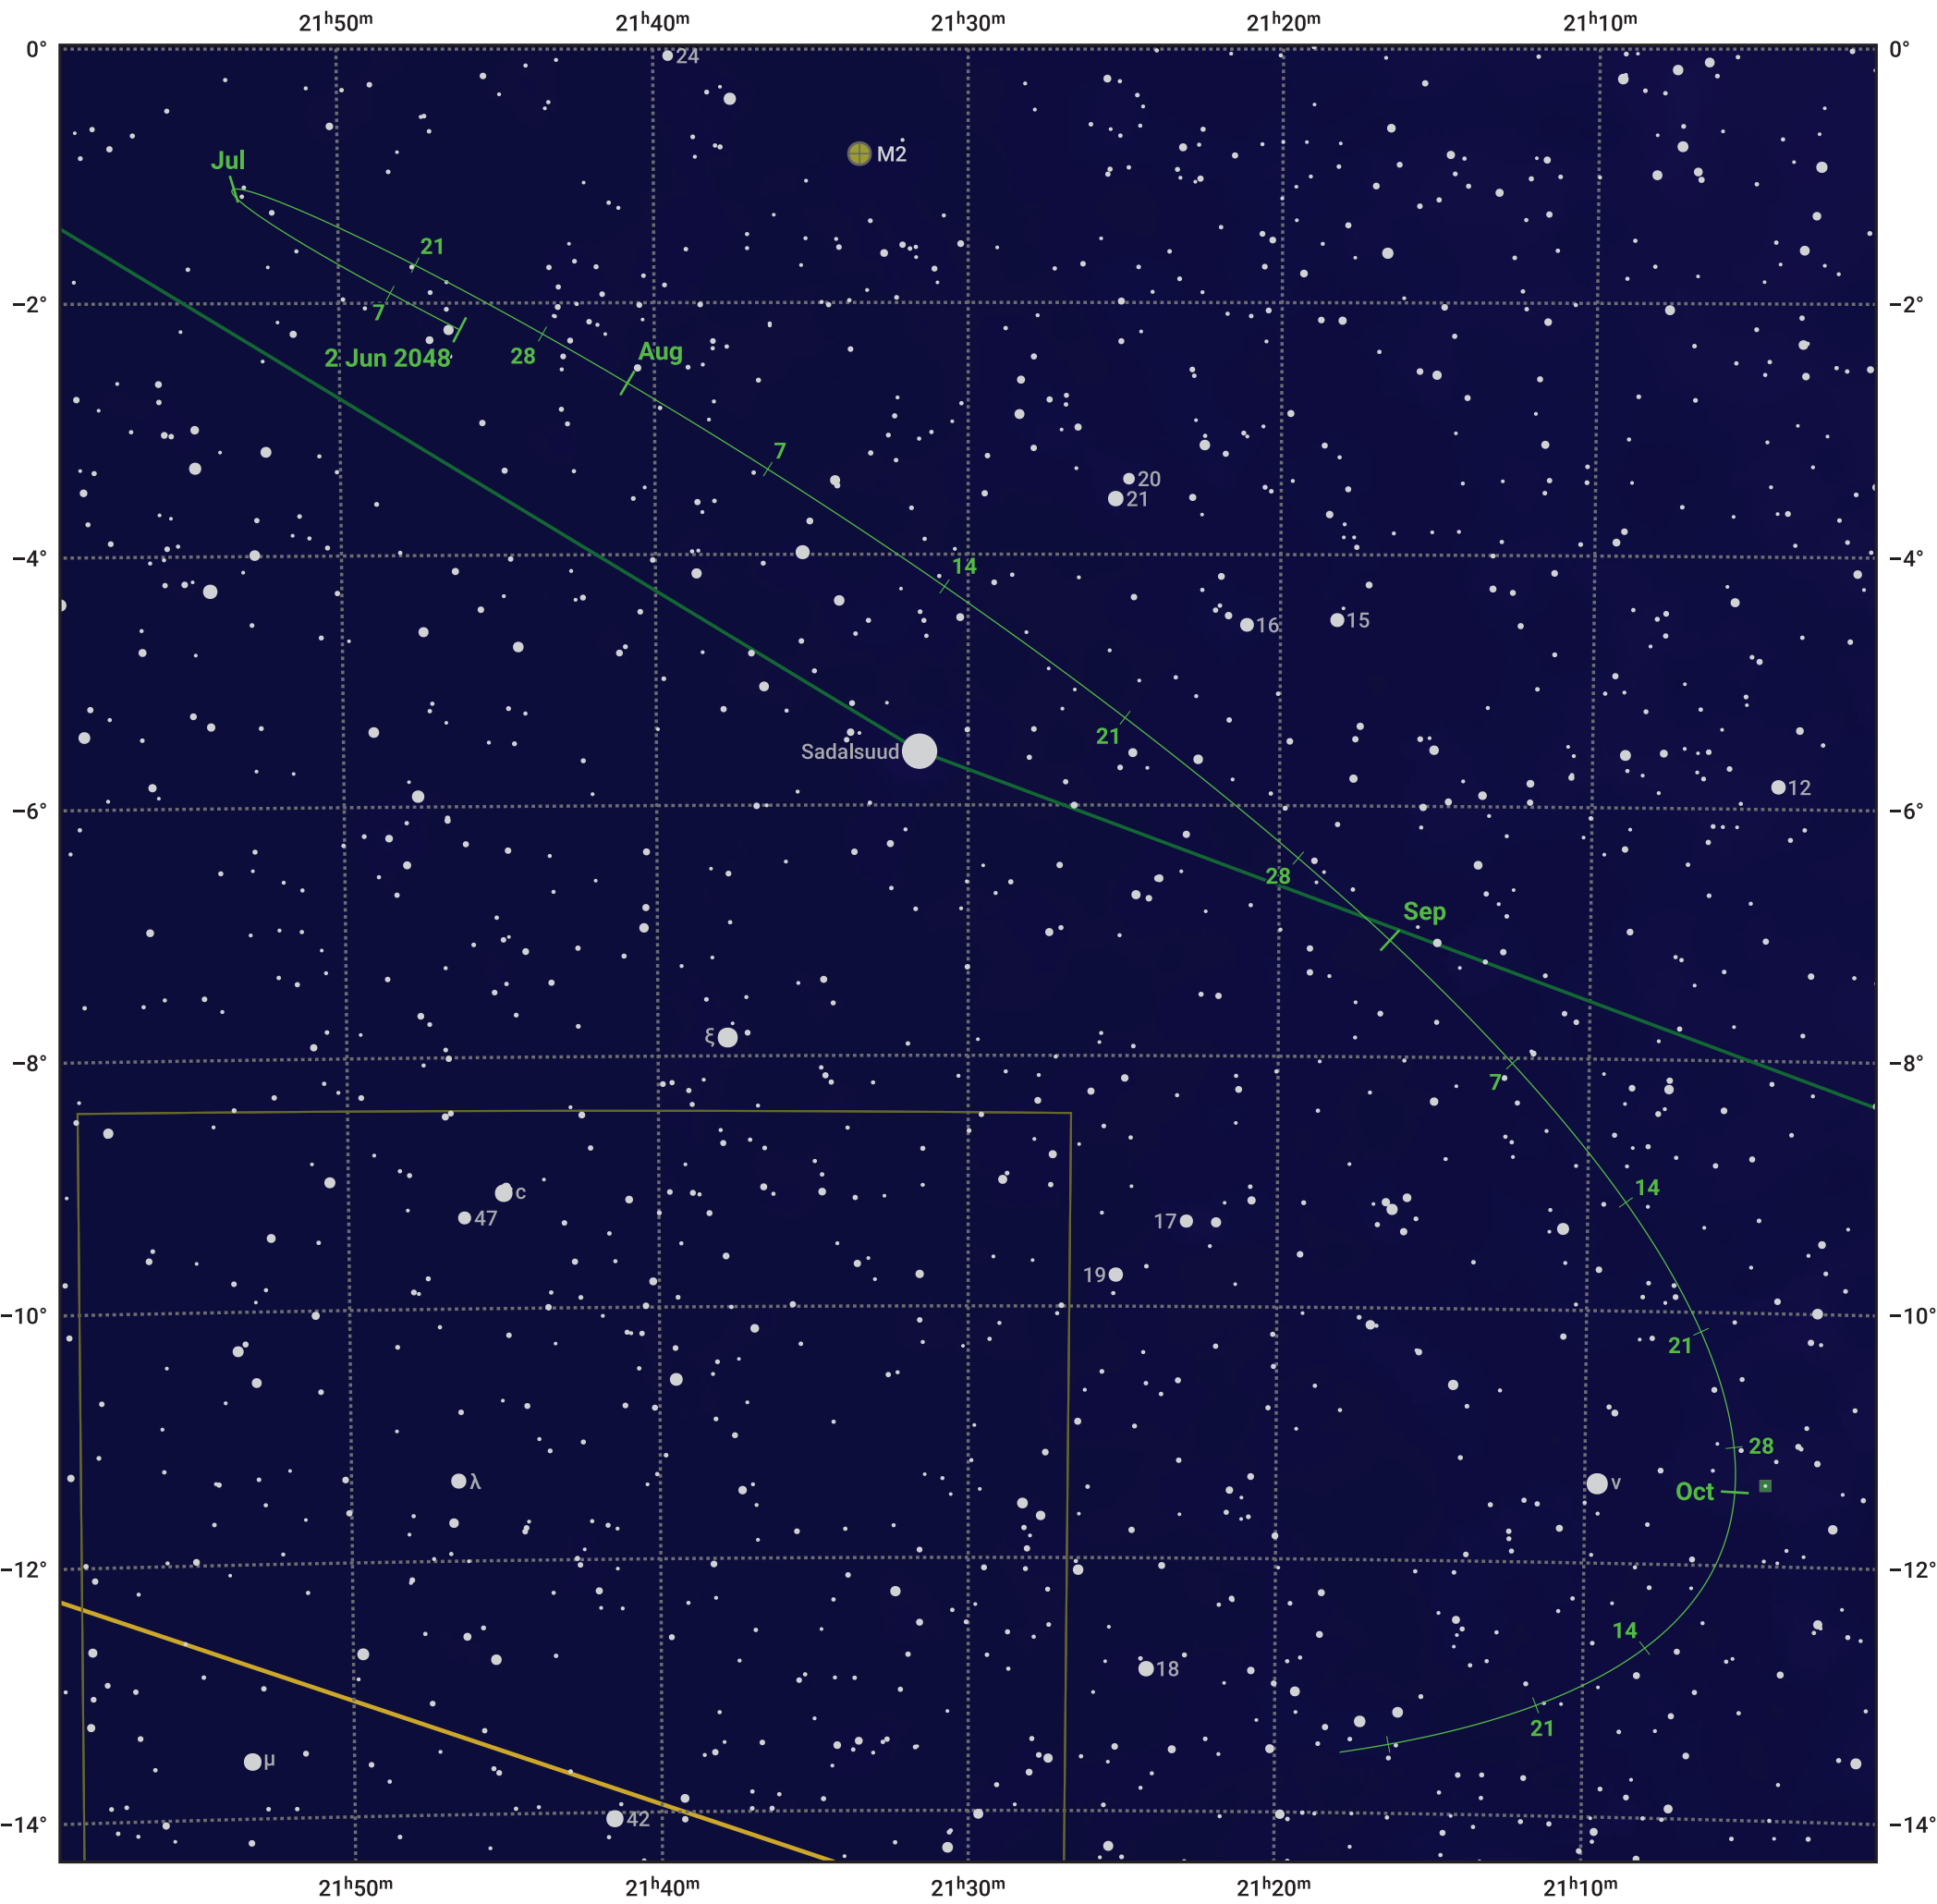

# The path of Asteroid 3 Juno around opposition on 16 Aug 2048

© Dominic Ford 2011–2024. Date markers placed at midnight UTC. Downloaded from <https://in-the-sky.org>

Magnitude scale: • 10.0 • 9.0 • 8.0 • 7.0 • 6.0 • 5.0 • 4.0 • 3.0 • 2.0

— Ecliptic Plane

- Galaxy
- Bright nebula
- Open cluster
- Globular cluster

Date	Mag	Phase
2048 Jul 1	9.6	98%
2048 Jul 18	9.2	99%
2048 Aug 1	8.8	100%
2048 Sep 1	8.7	99%
2048 Oct 1	9.2	97%