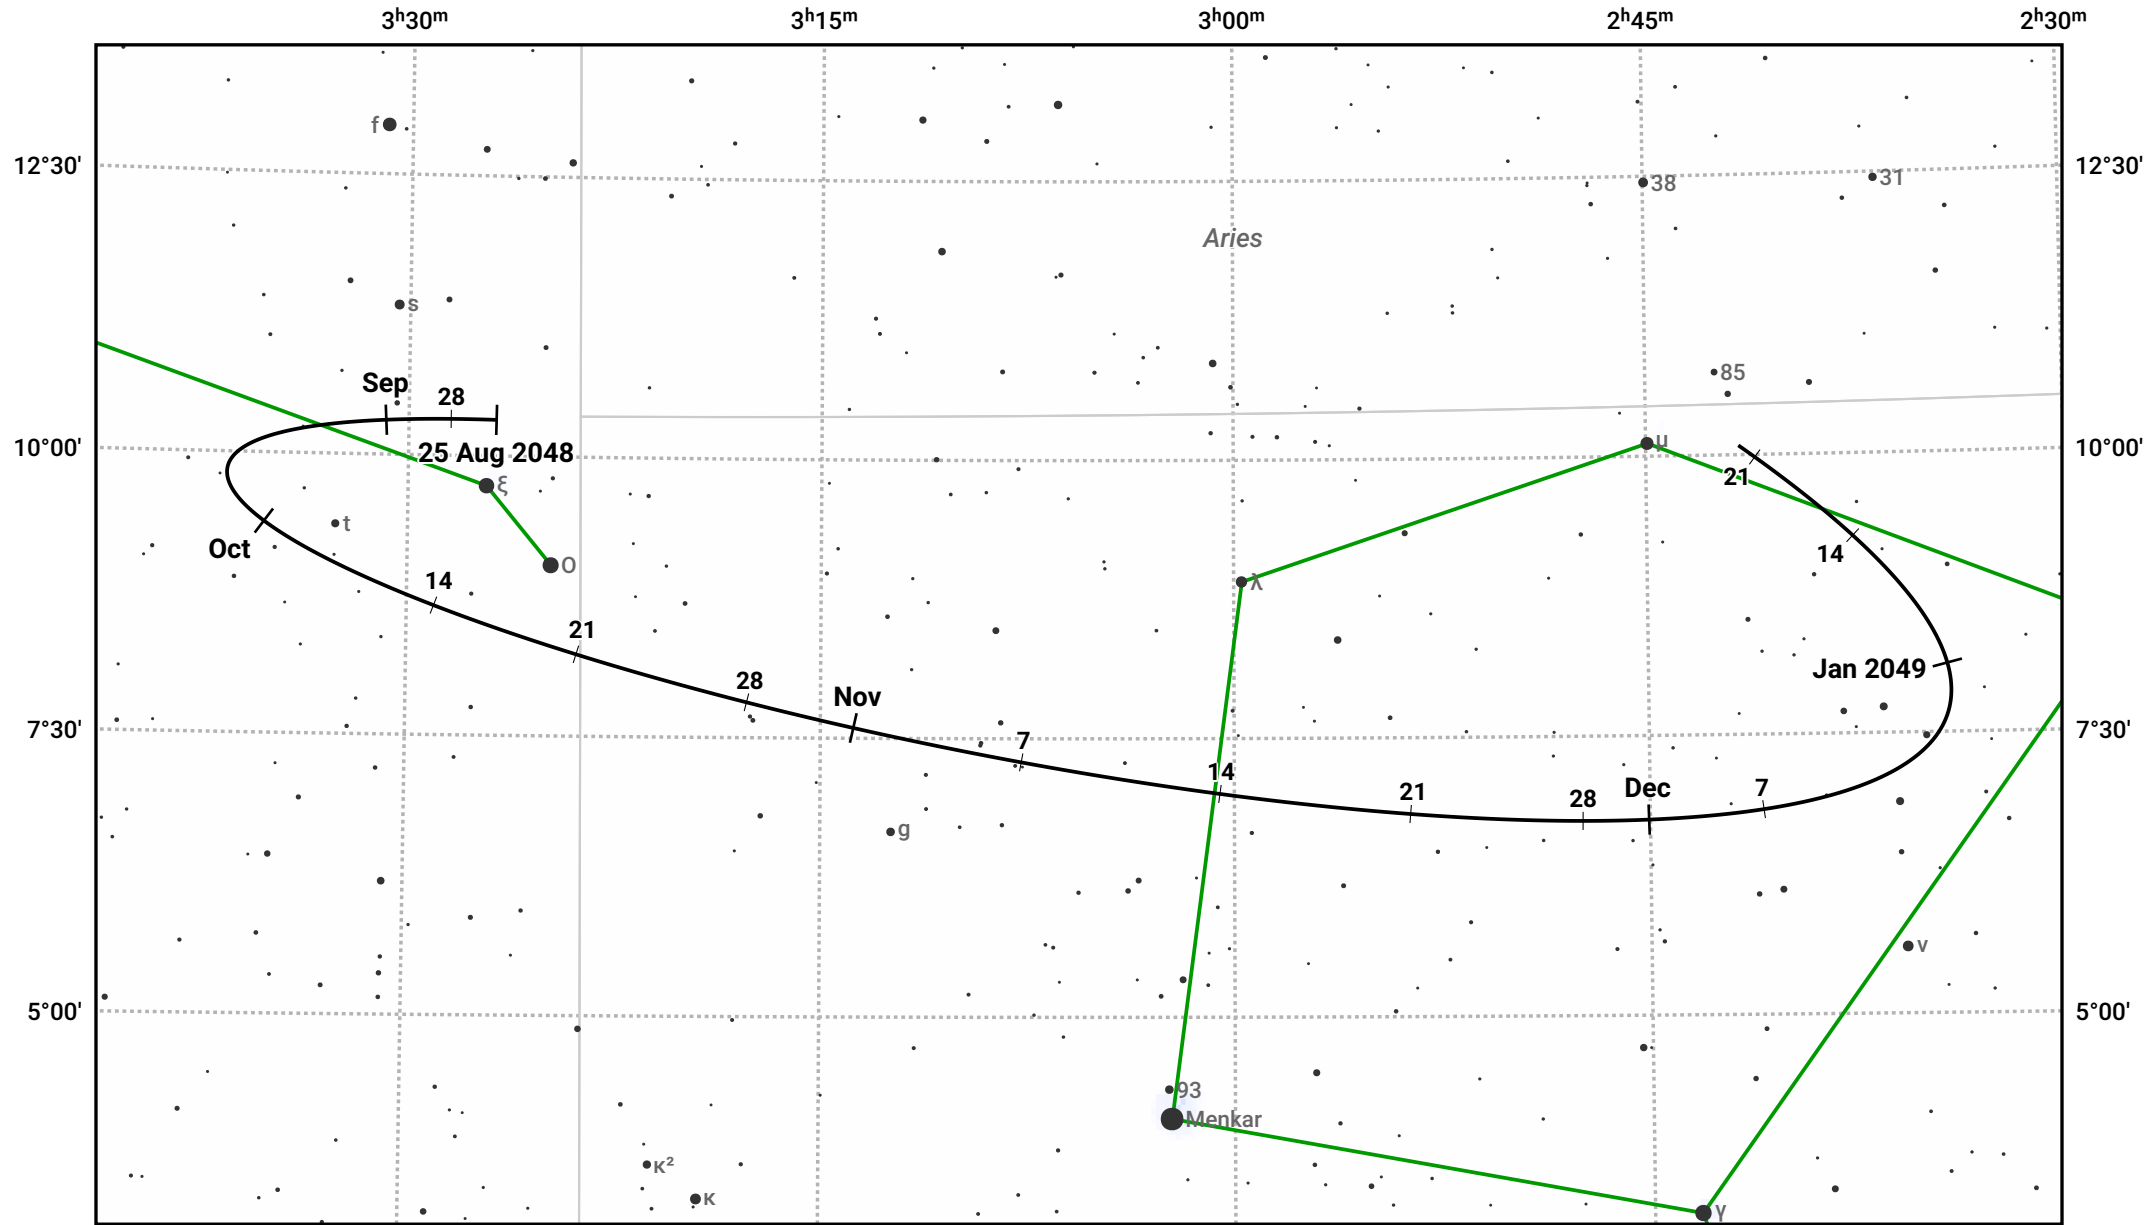

# The path of Asteroid 4 Vesta around opposition on 8 Nov 2048

© Dominic Ford 2011–2024. Date markers placed at midnight UTC. Downloaded from <https://in-the-sky.org>

Magnitude scale: 9.0 8.0 7.0 6.0 5.0 4.0 3.0 2.0

Ecliptic Plane

Galaxy Bright nebula Open cluster Globular cluster

Date	Mag	Phase
2048 Sep 1	7.8	96%
2048 Oct 1	7.3	98%
2048 Oct 19	6.9	99%
2048 Nov 1	6.6	100%
2048 Dec 1	7.0	99%
2049 Jan 1	7.7	97%
2049 Jan 13	7.9	97%