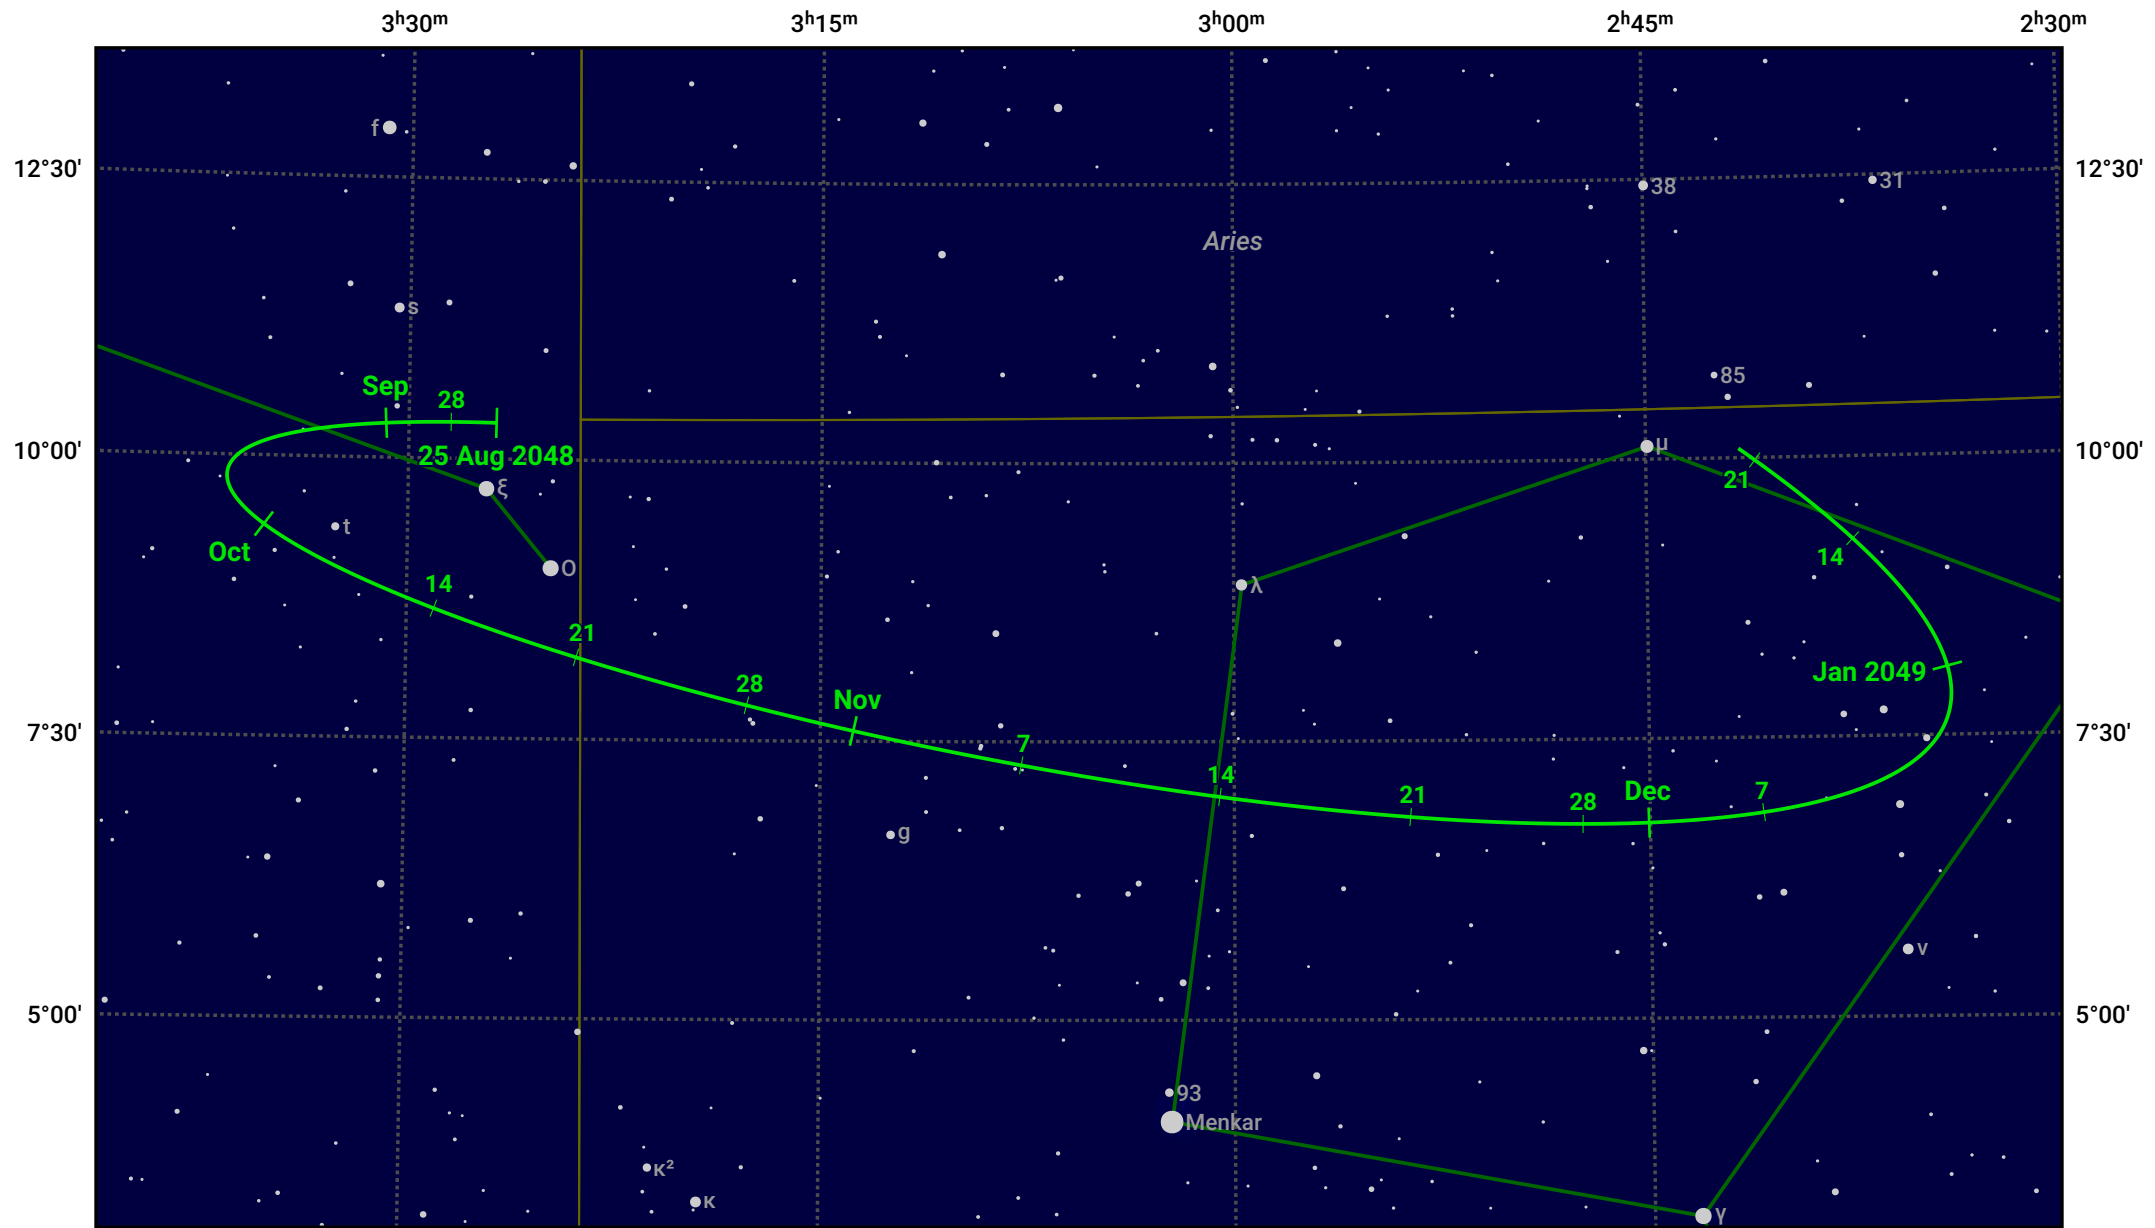

The path of Asteroid 4 Vesta around opposition on 8 Nov 2048

© Dominic Ford 2011–2024. Date markers placed at midnight UTC. Downloaded from <https://in-the-sky.org>

Magnitude scale: ● 9.0 ● 8.0 ● 7.0 ● 6.0 ● 5.0 ● 4.0 ● 3.0 ● 2.0

— Ecliptic Plane

● Galaxy ■ Bright nebula ● Open cluster ● Globular cluster

Date	Mag	Phase
2048 Sep 1	7.8	96%
2048 Oct 1	7.3	98%
2048 Oct 19	6.9	99%
2048 Nov 1	6.6	100%
2048 Dec 1	7.0	99%
2049 Jan 1	7.7	97%
2049 Jan 13	7.9	97%