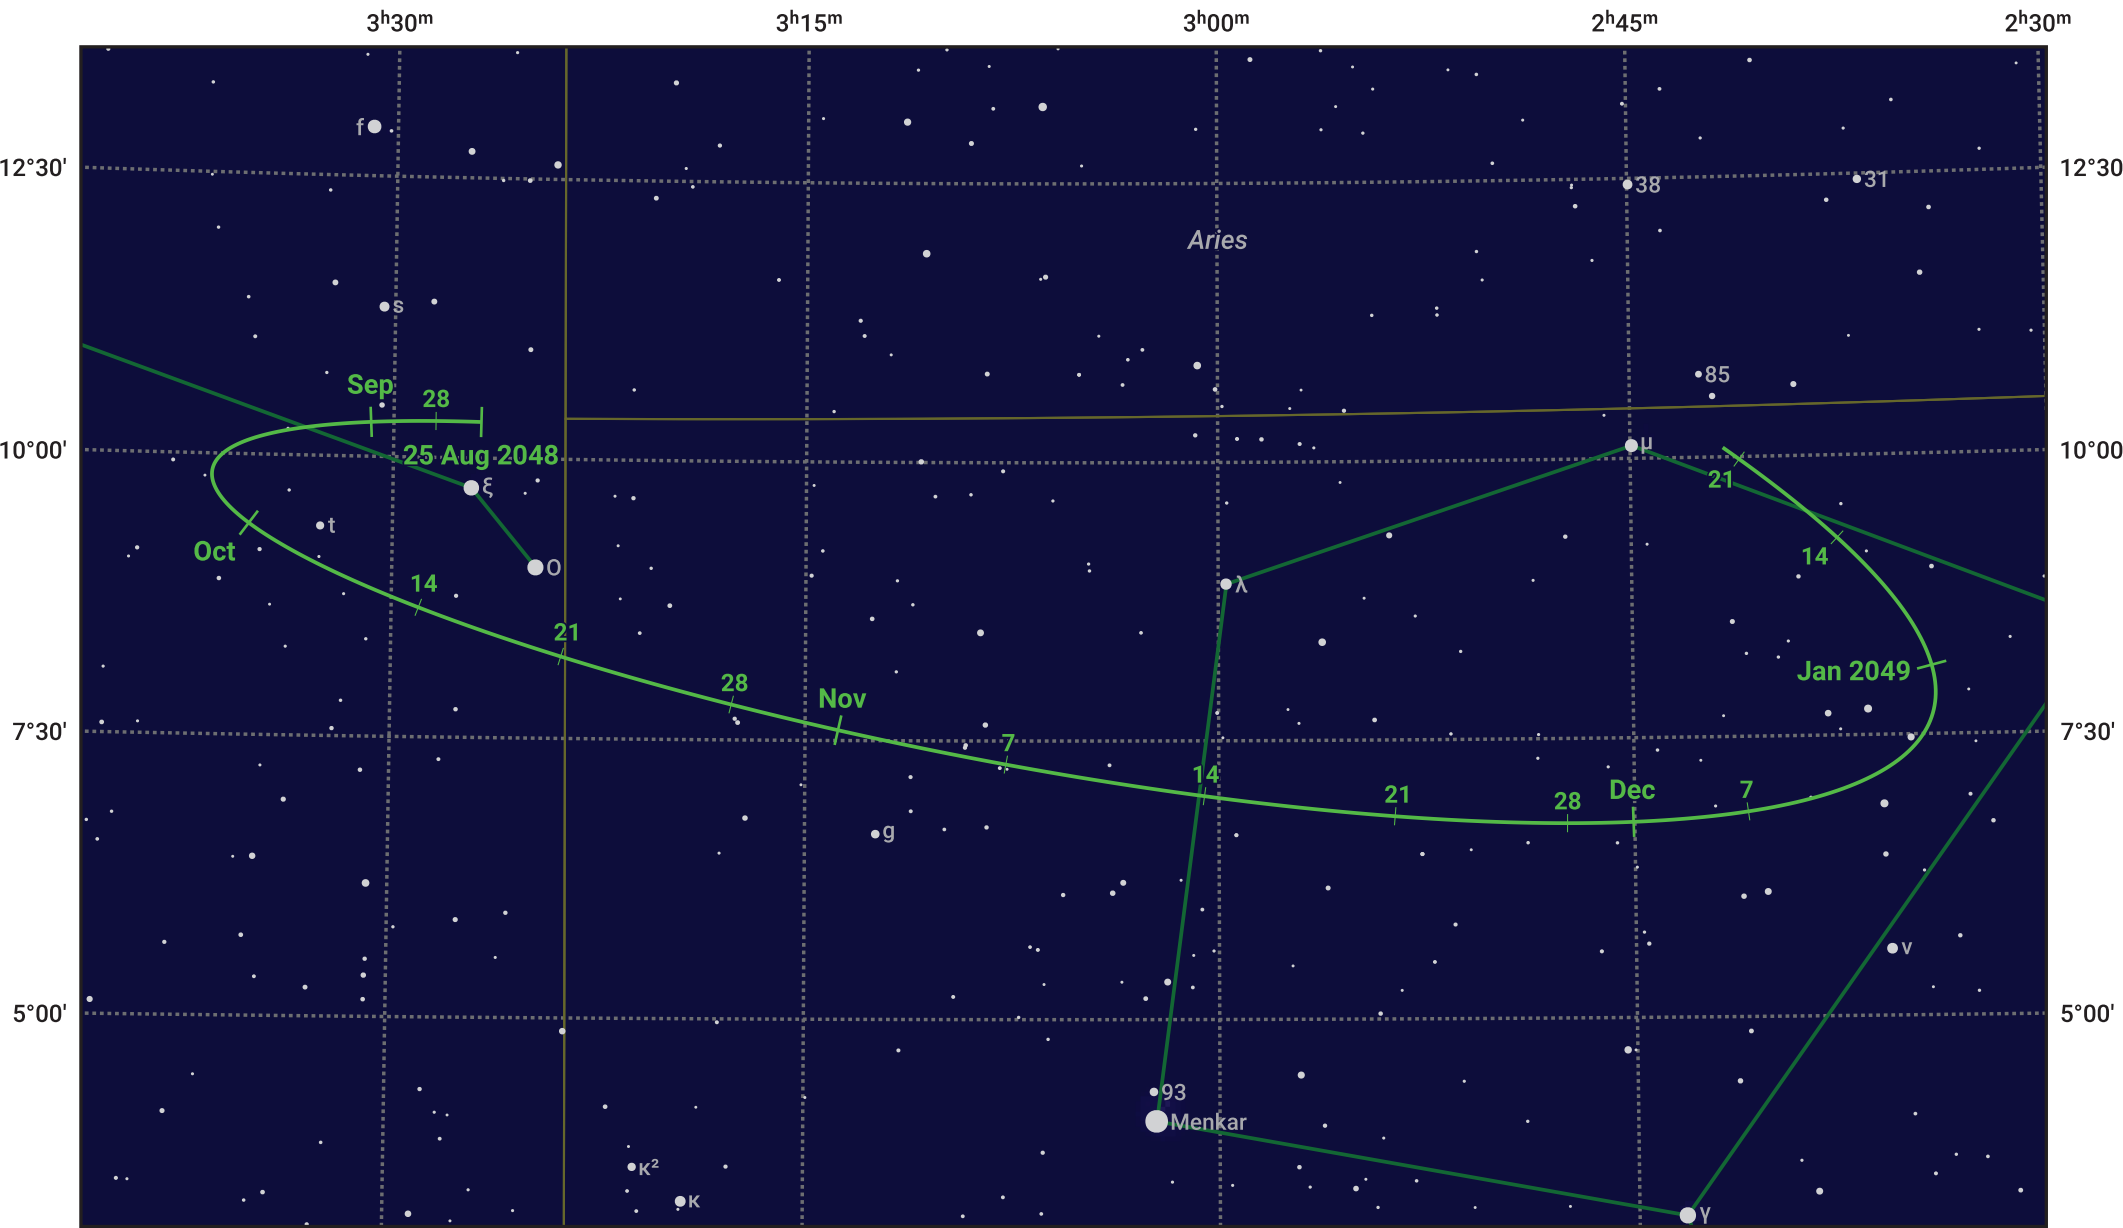

# The path of Asteroid 4 Vesta around opposition on 8 Nov 2048

© Dominic Ford 2011–2024. Date markers placed at midnight UTC. Downloaded from <https://in-the-sky.org>

Magnitude scale: 9.0 8.0 7.0 6.0 5.0 4.0 3.0 2.0

Ecliptic Plane

- Galaxy
- Bright nebula
- Open cluster
- Globular cluster

Date	Mag	Phase
2048 Sep 1	7.8	96%
2048 Oct 1	7.3	98%
2048 Oct 19	6.9	99%
2048 Nov 1	6.6	100%
2048 Dec 1	7.0	99%
2049 Jan 1	7.7	97%
2049 Jan 13	7.9	97%