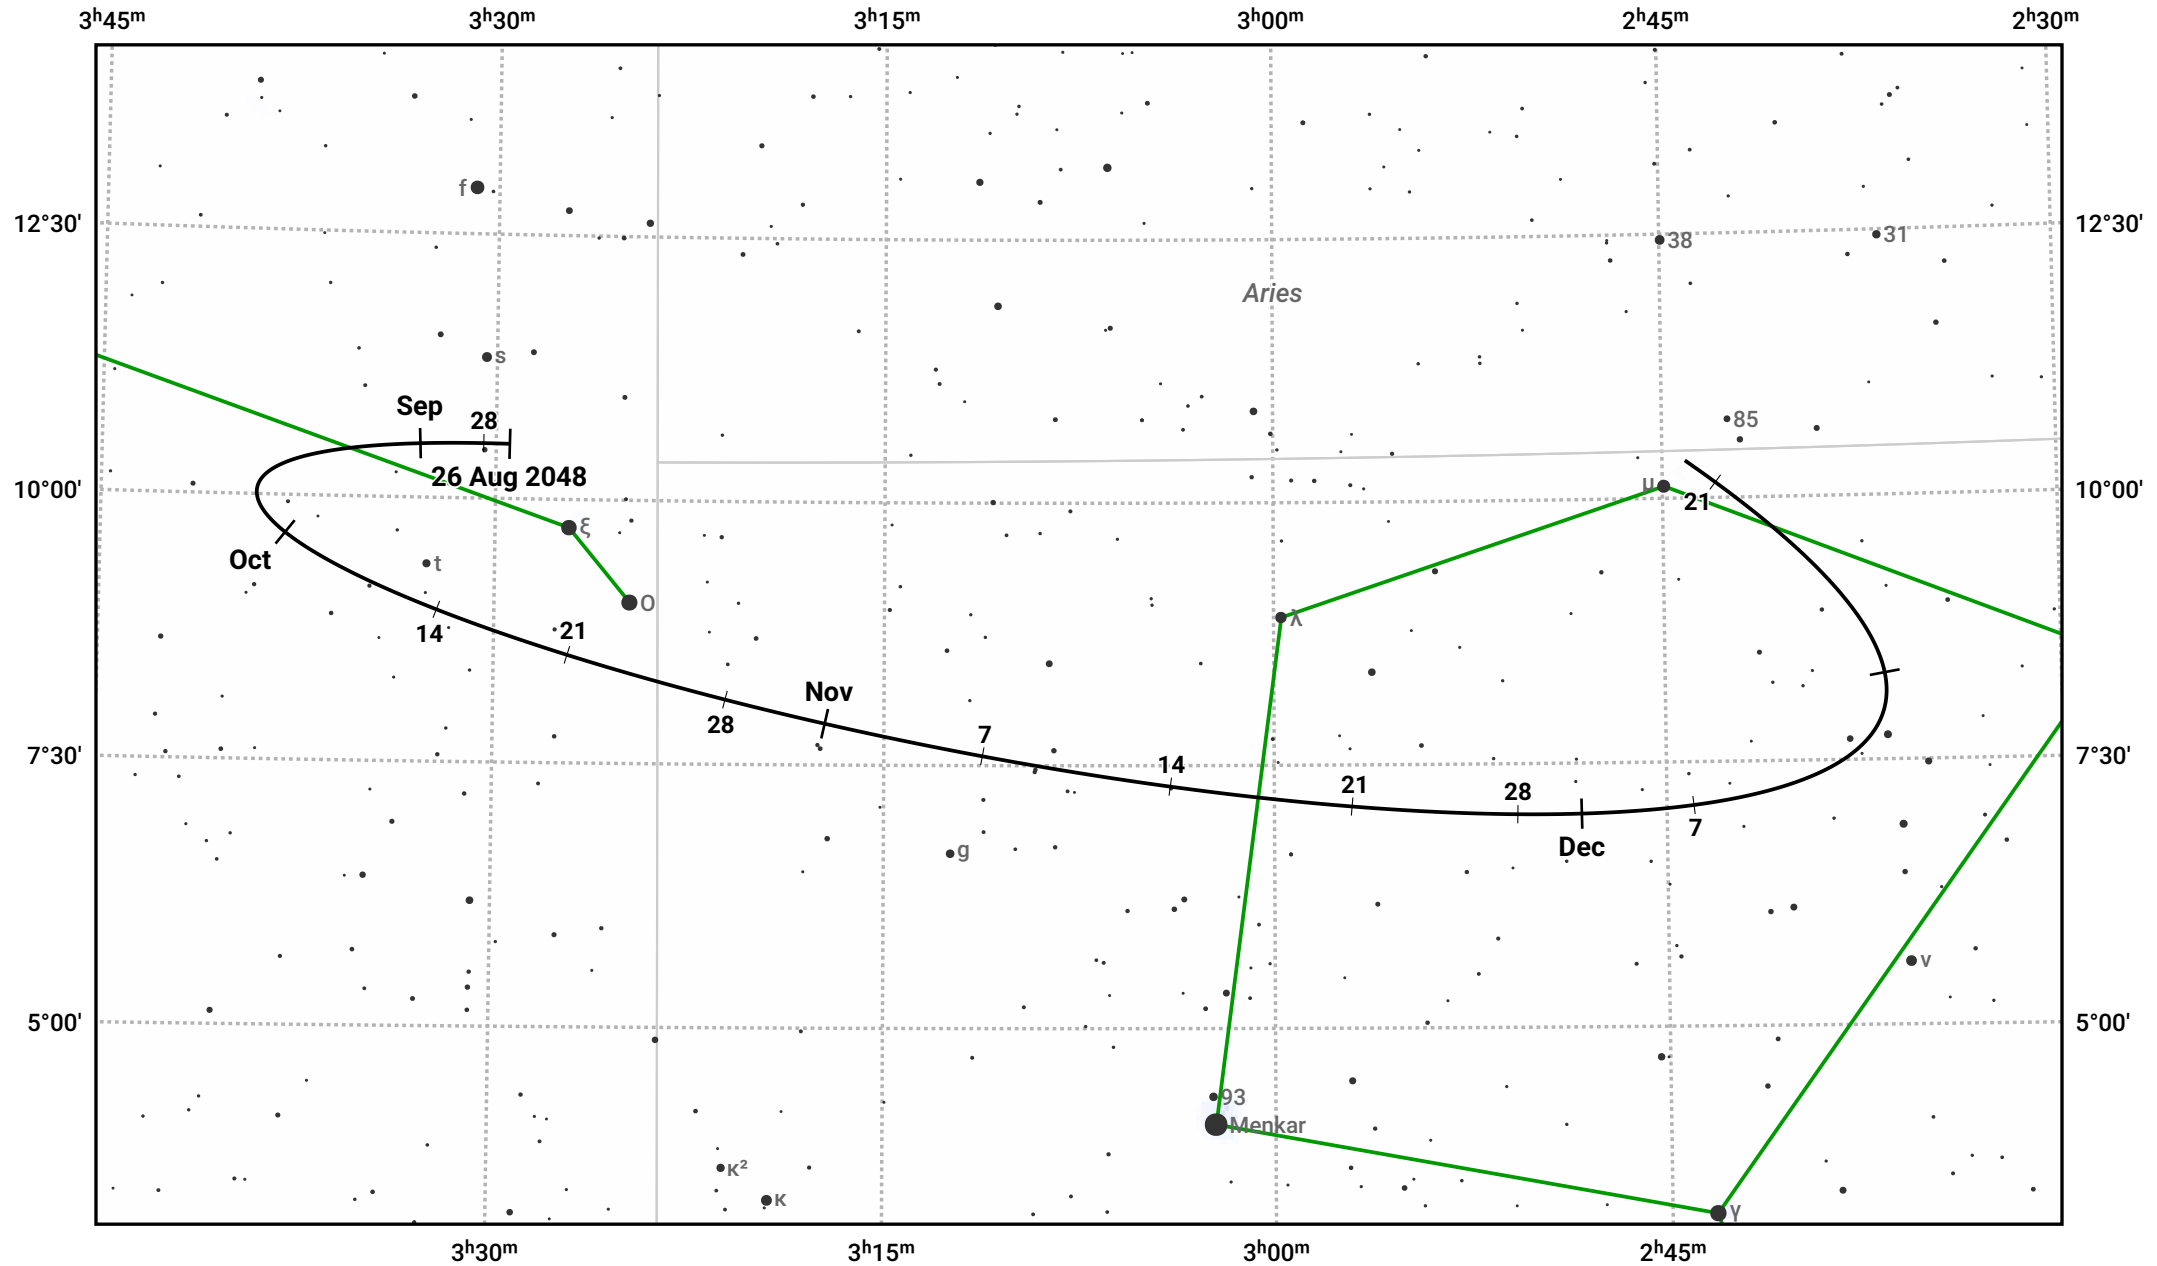

# The path of Asteroid 4 Vesta around opposition on 9 Nov 2048

© Dominic Ford 2011–2024. Date markers placed at midnight UTC. Downloaded from <https://in-the-sky.org>

Magnitude scale: 9.0 8.0 7.0 6.0 5.0 4.0 3.0 2.0

— Ecliptic Plane

Galaxy    Bright nebula    Open cluster    Globular cluster

Date	Mag	Phase
2048 Sep 1	7.9	96%
2048 Oct 1	7.4	98%
2048 Oct 20	7.0	99%
2048 Nov 1	6.7	100%
2048 Dec 1	7.0	99%
2049 Jan 1	7.7	97%
2049 Jan 14	8.0	97%