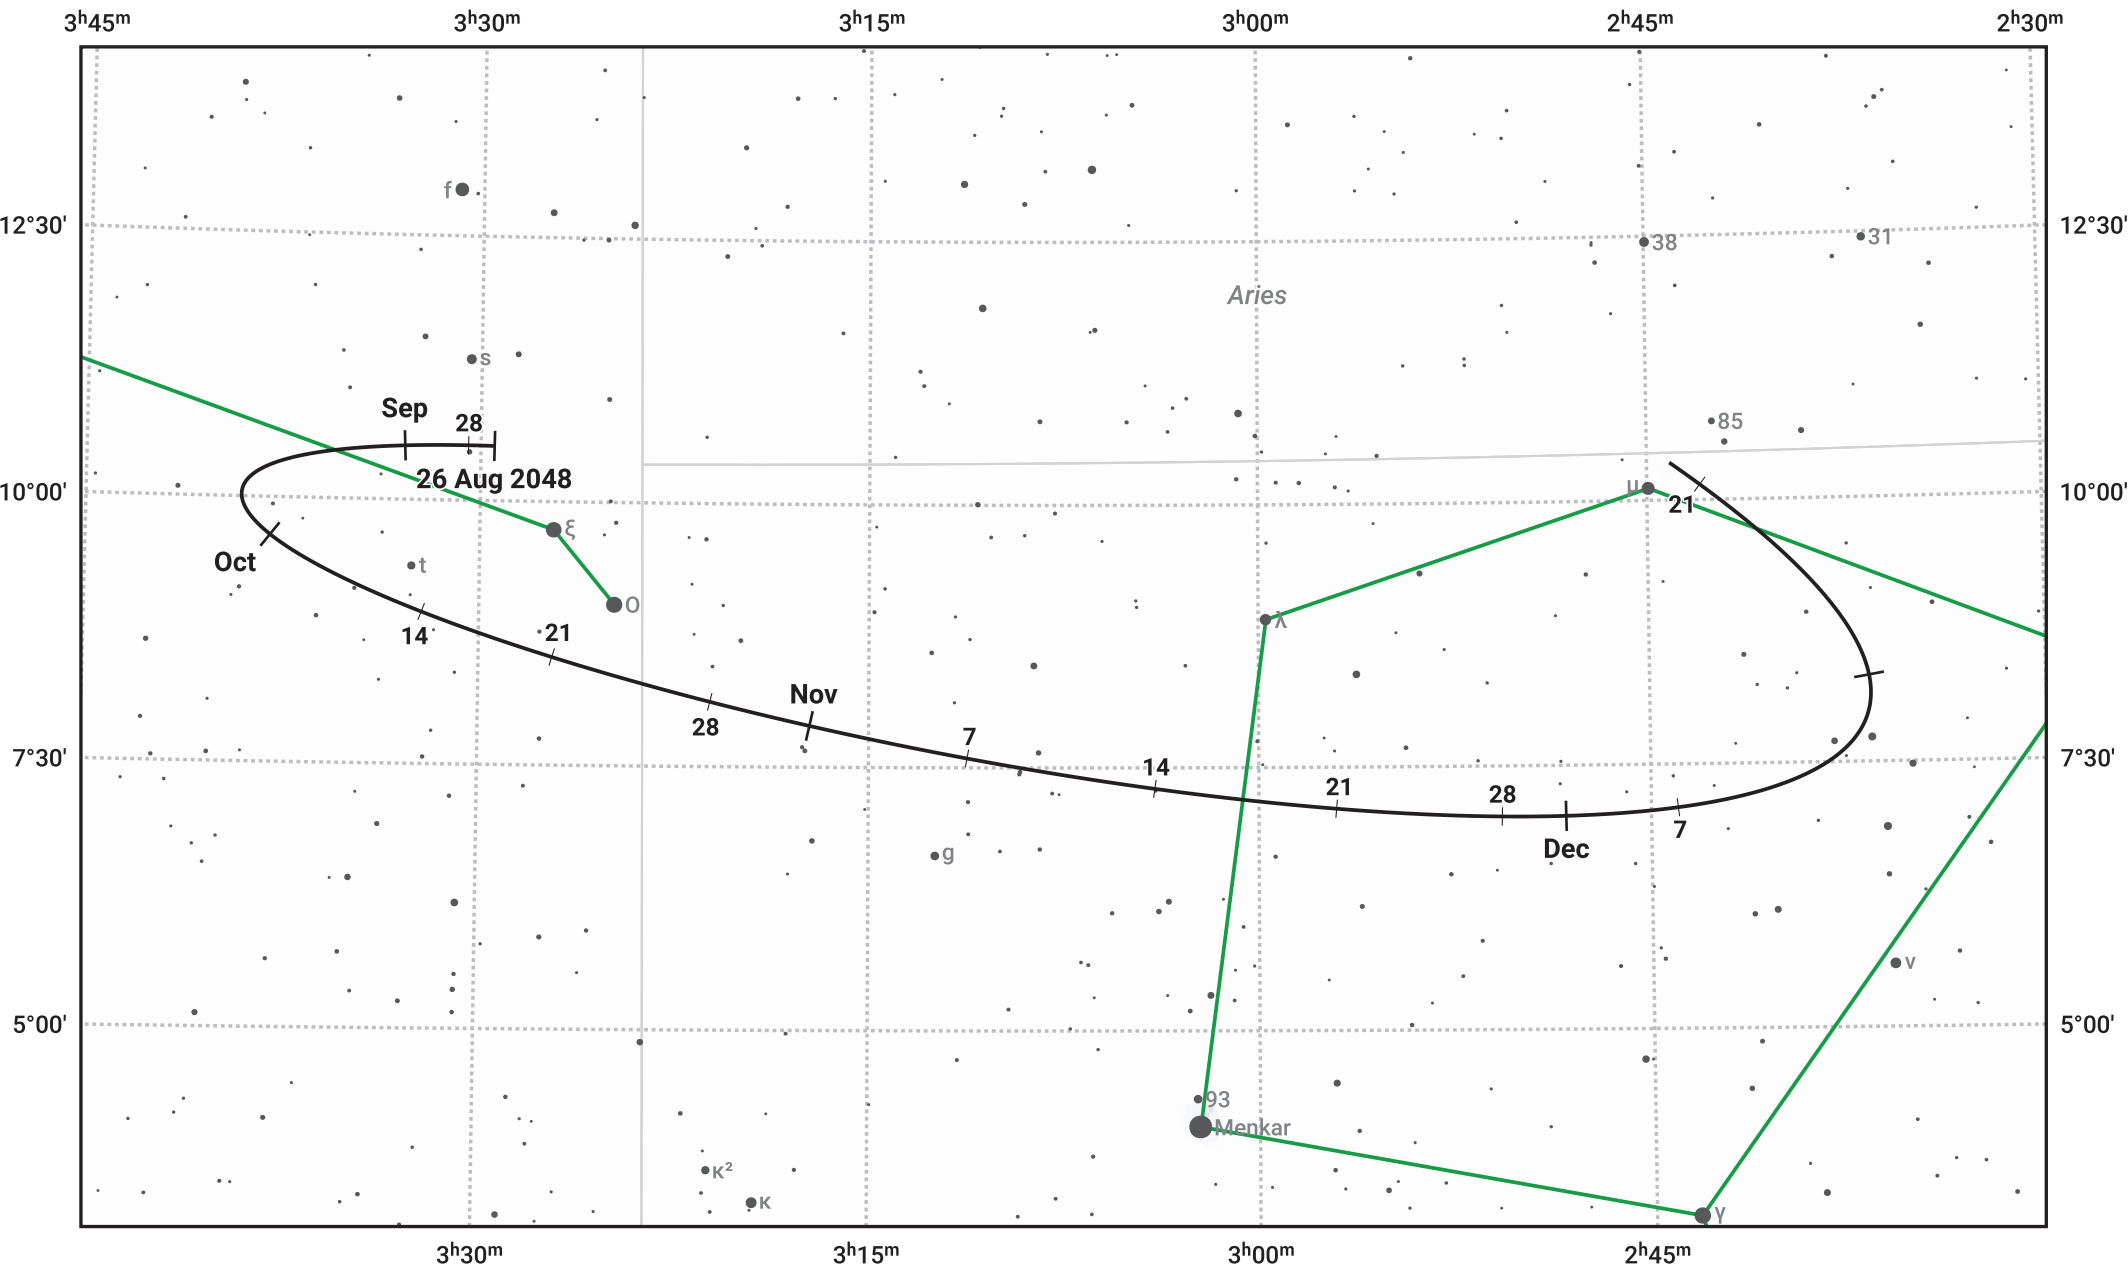

The path of Asteroid 4 Vesta around opposition on 9 Nov 2048

© Dominic Ford 2011–2024. Date markers placed at midnight UTC. Downloaded from <https://in-the-sky.org>

Magnitude scale: 9.0 8.0 7.0 6.0 5.0 4.0 3.0 2.0

— Ecliptic Plane

- Galaxy
- Bright nebula
- Open cluster
- ⊕ Globular cluster

Date	Mag	Phase
2048 Sep 1	7.9	96%
2048 Oct 1	7.4	98%
2048 Oct 20	7.0	99%
2048 Nov 1	6.7	100%
2048 Dec 1	7.0	99%
2049 Jan 1	7.7	97%
2049 Jan 14	8.0	97%