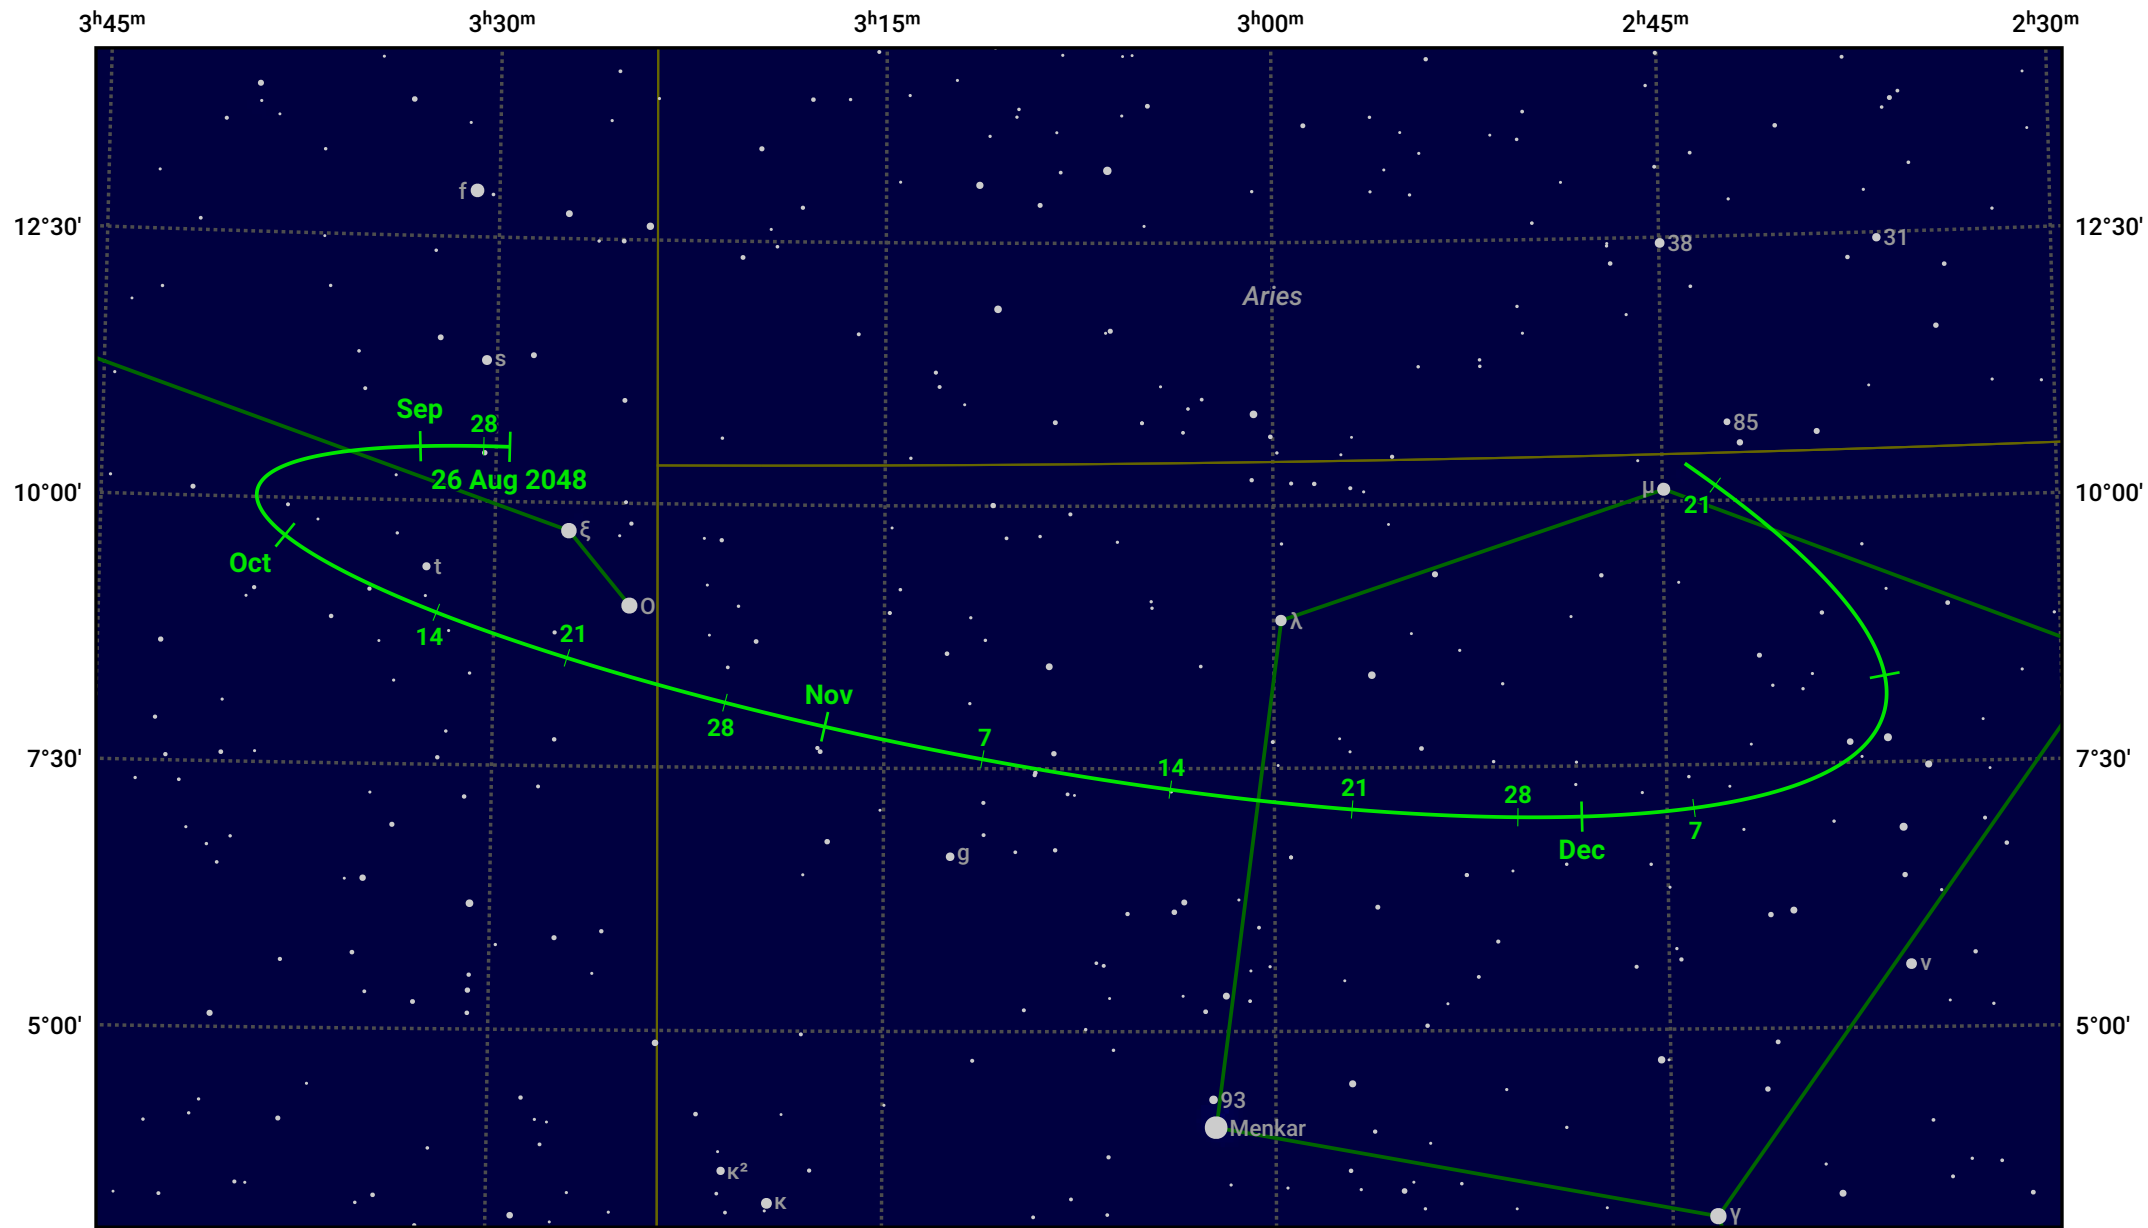

# The path of Asteroid 4 Vesta around opposition on 9 Nov 2048

© Dominic Ford 2011–2024. Date markers placed at midnight UTC. Downloaded from <https://in-the-sky.org>

Magnitude scale: 9.0 8.0 7.0 6.0 5.0 4.0 3.0 2.0

— Ecliptic Plane

Galaxy    Bright nebula    Open cluster    Globular cluster

Date	Mag	Phase
2048 Sep 1	7.9	96%
2048 Oct 1	7.4	98%
2048 Oct 20	7.0	99%
2048 Nov 1	6.7	100%
2048 Dec 1	7.0	99%
2049 Jan 1	7.7	97%
2049 Jan 14	8.0	97%