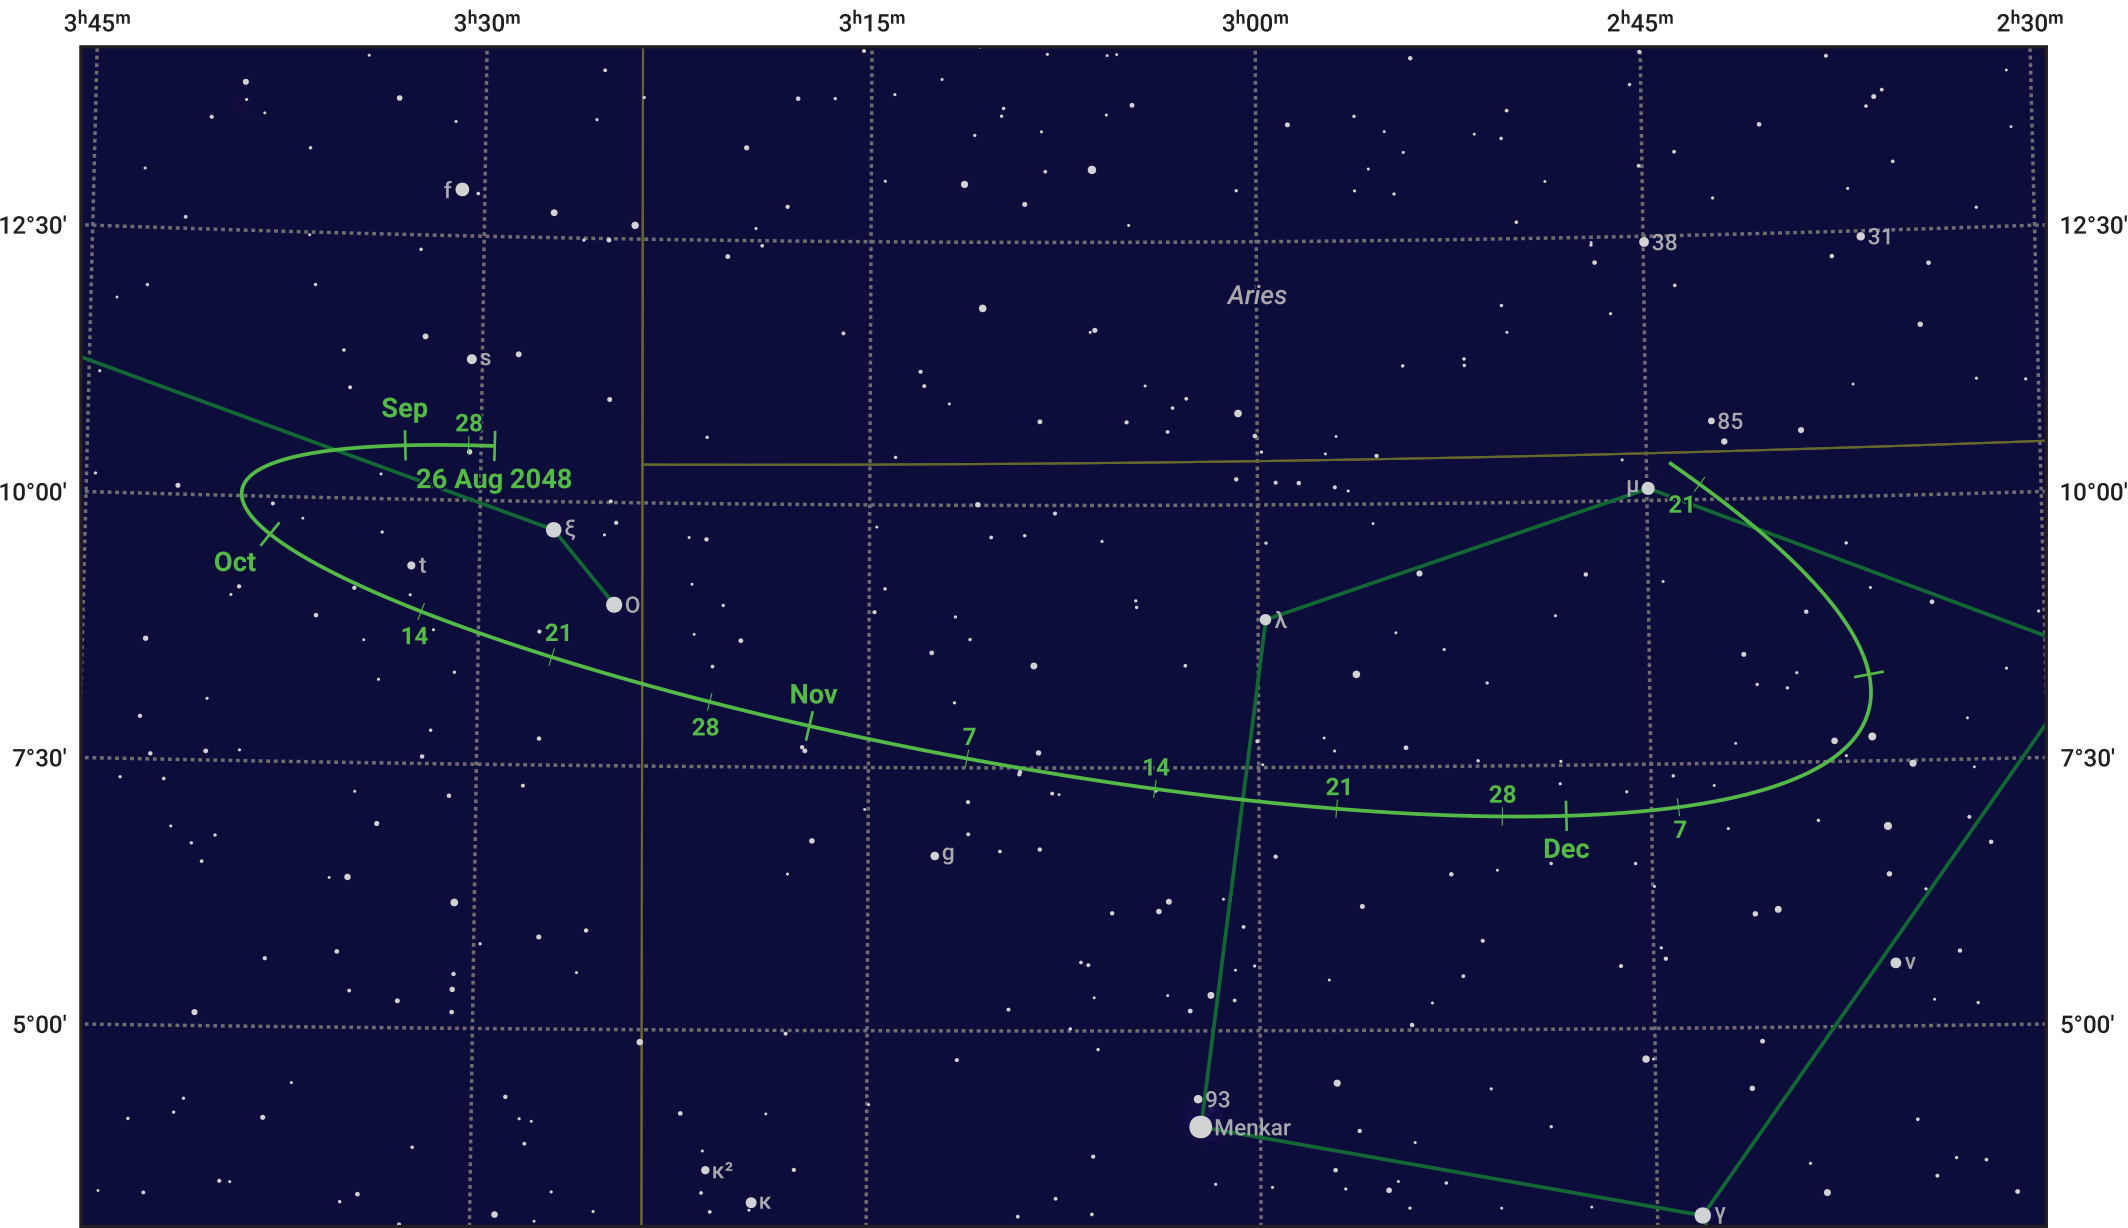

The path of Asteroid 4 Vesta around opposition on 9 Nov 2048

© Dominic Ford 2011–2024. Date markers placed at midnight UTC. Downloaded from <https://in-the-sky.org>

Magnitude scale: • 9.0 • 8.0 • 7.0 • 6.0 • 5.0 • 4.0 • 3.0 • 2.0

— Ecliptic Plane

- Galaxy
- Bright nebula
- Open cluster
- Globular cluster

Date	Mag	Phase
2048 Sep 1	7.9	96%
2048 Oct 1	7.4	98%
2048 Oct 20	7.0	99%
2048 Nov 1	6.7	100%
2048 Dec 1	7.0	99%
2049 Jan 1	7.7	97%
2049 Jan 14	8.0	97%