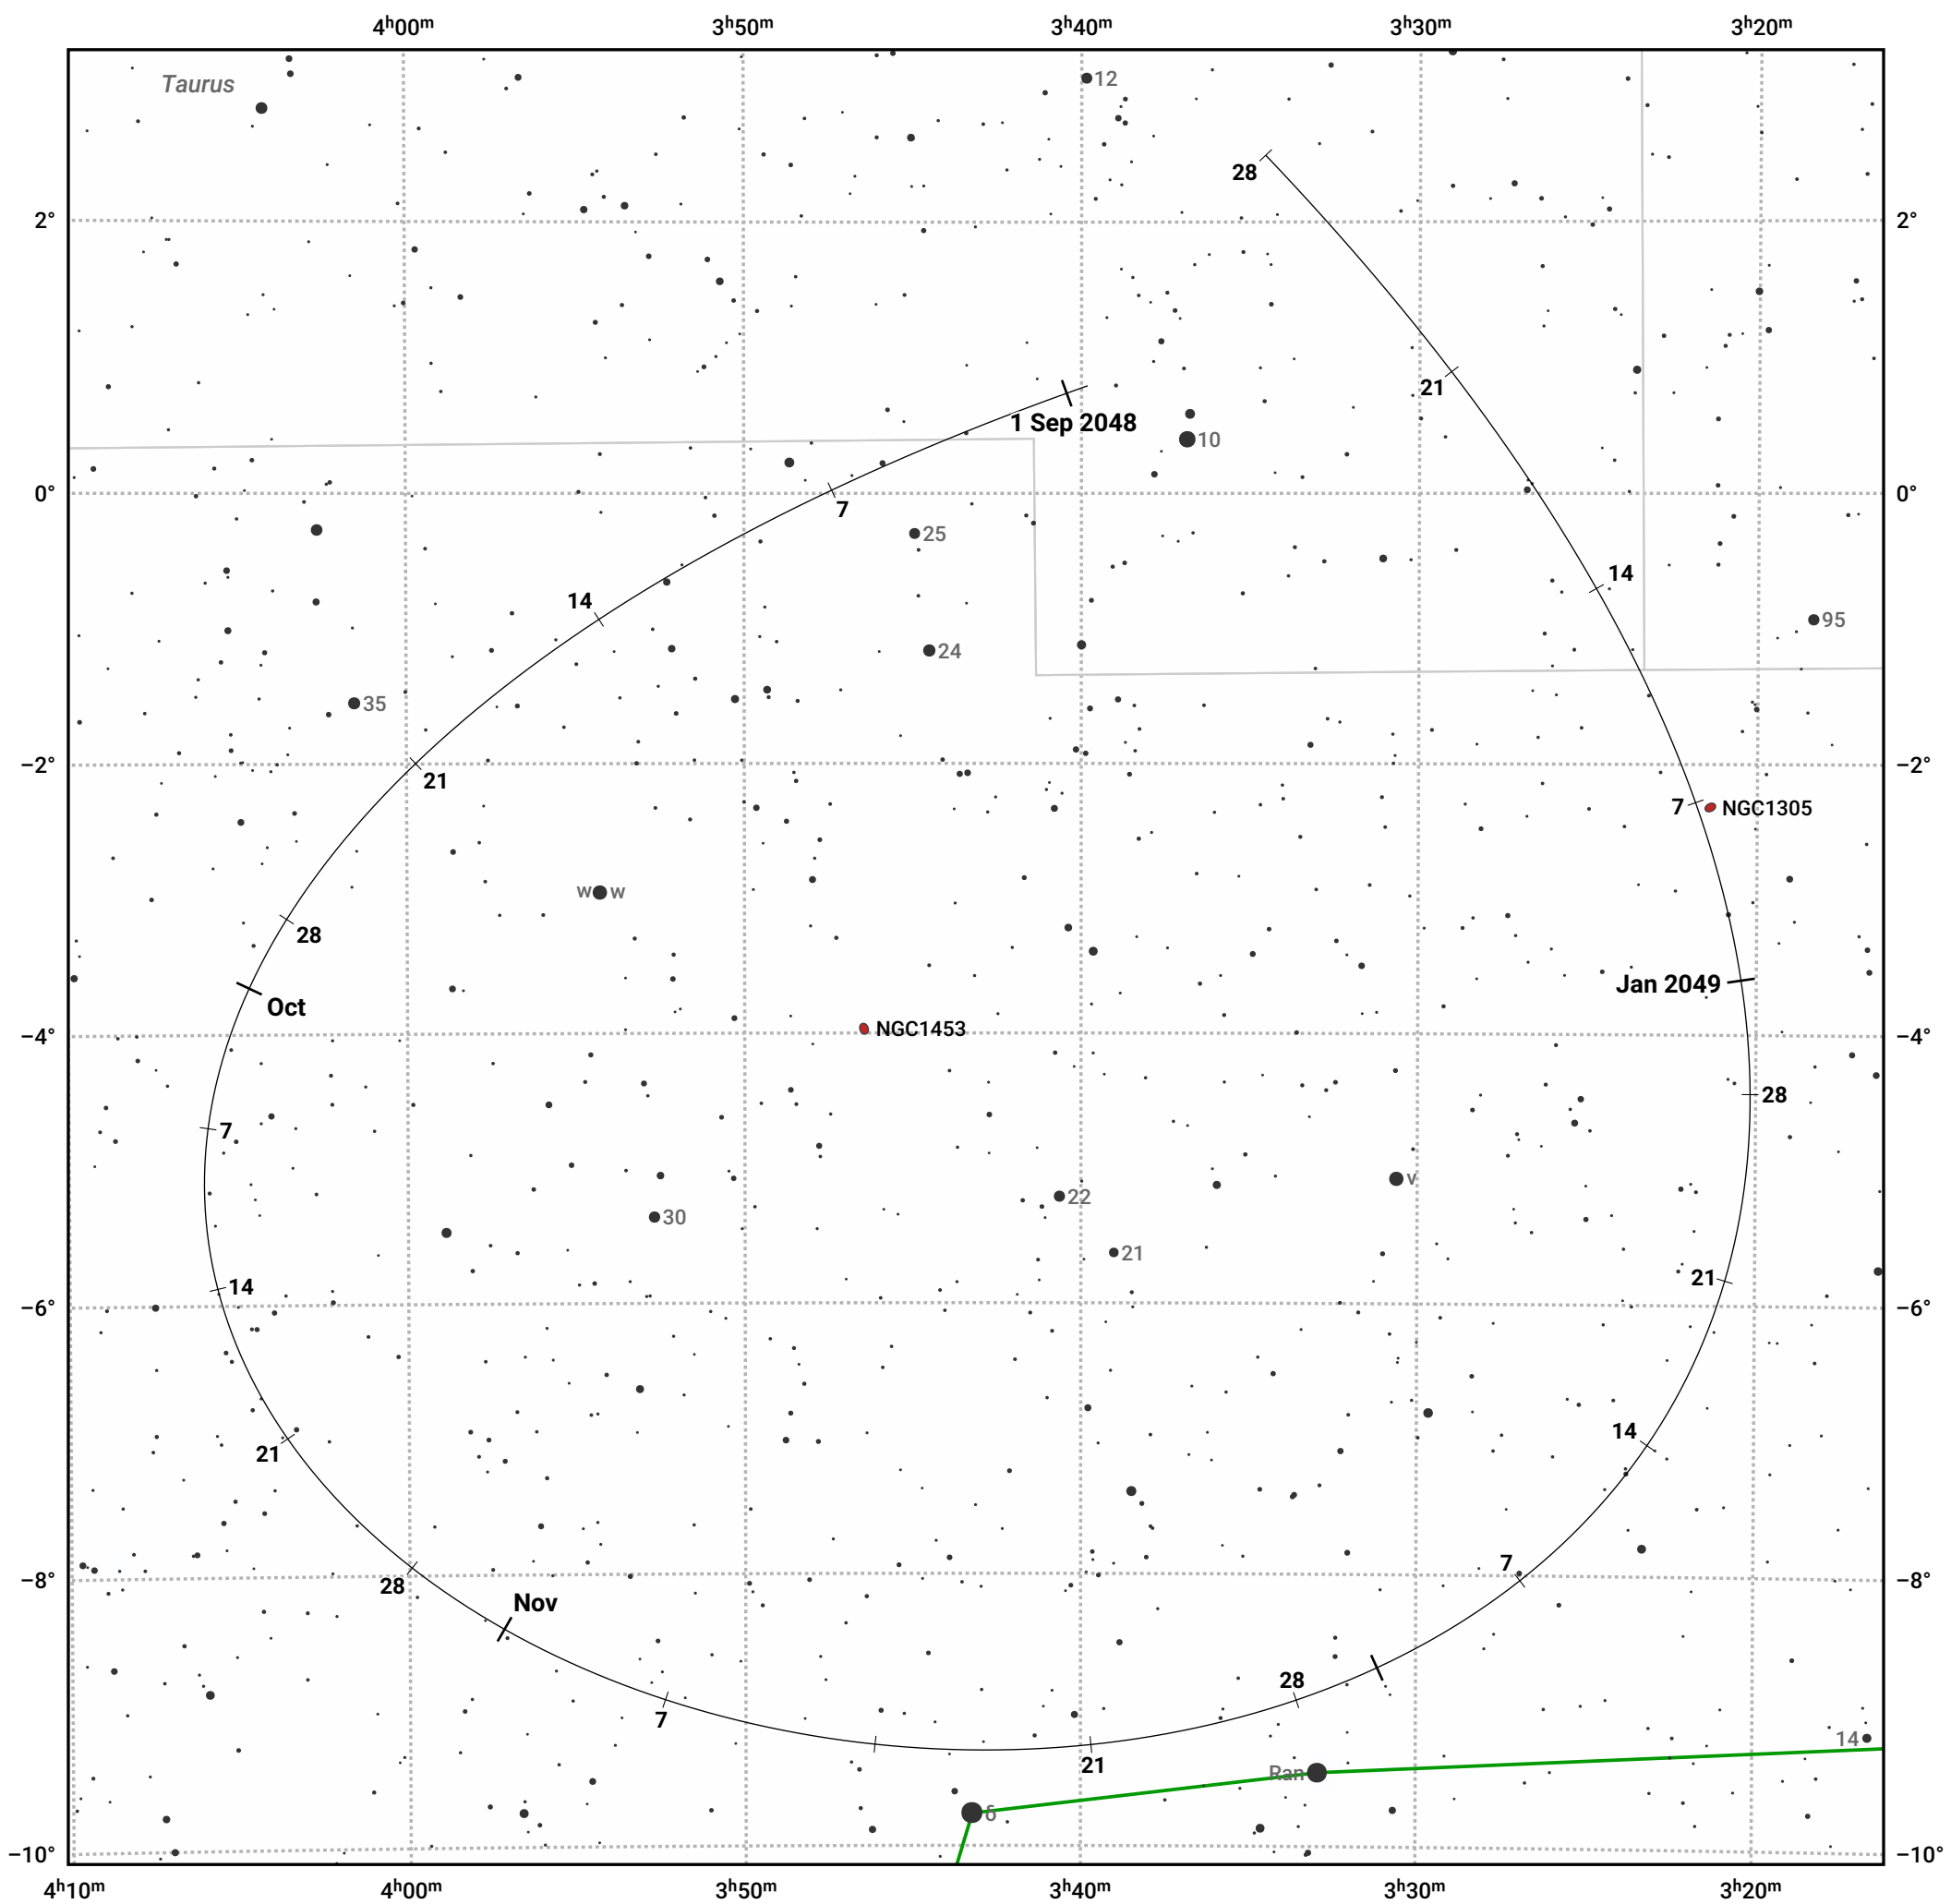

The path of Asteroid 6 Hebe around opposition on 14 Nov 2048

© Dominic Ford 2011–2024. Date markers placed at midnight UTC. Downloaded from <https://in-the-sky.org>

Magnitude scale: 10.0 9.0 8.0 7.0 6.0 5.0 4.0 3.0

— Ecliptic Plane

Galaxy Bright nebula Open cluster Globular cluster

Date	Mag	Phase
2048 Sep 1	9.1	93%
2048 Oct 1	8.6	95%
2048 Oct 30	8.1	98%
2048 Nov 1	8.1	98%
2048 Dec 1	8.2	98%
2049 Jan 1	9.0	96%
2049 Jan 7	9.1	95%