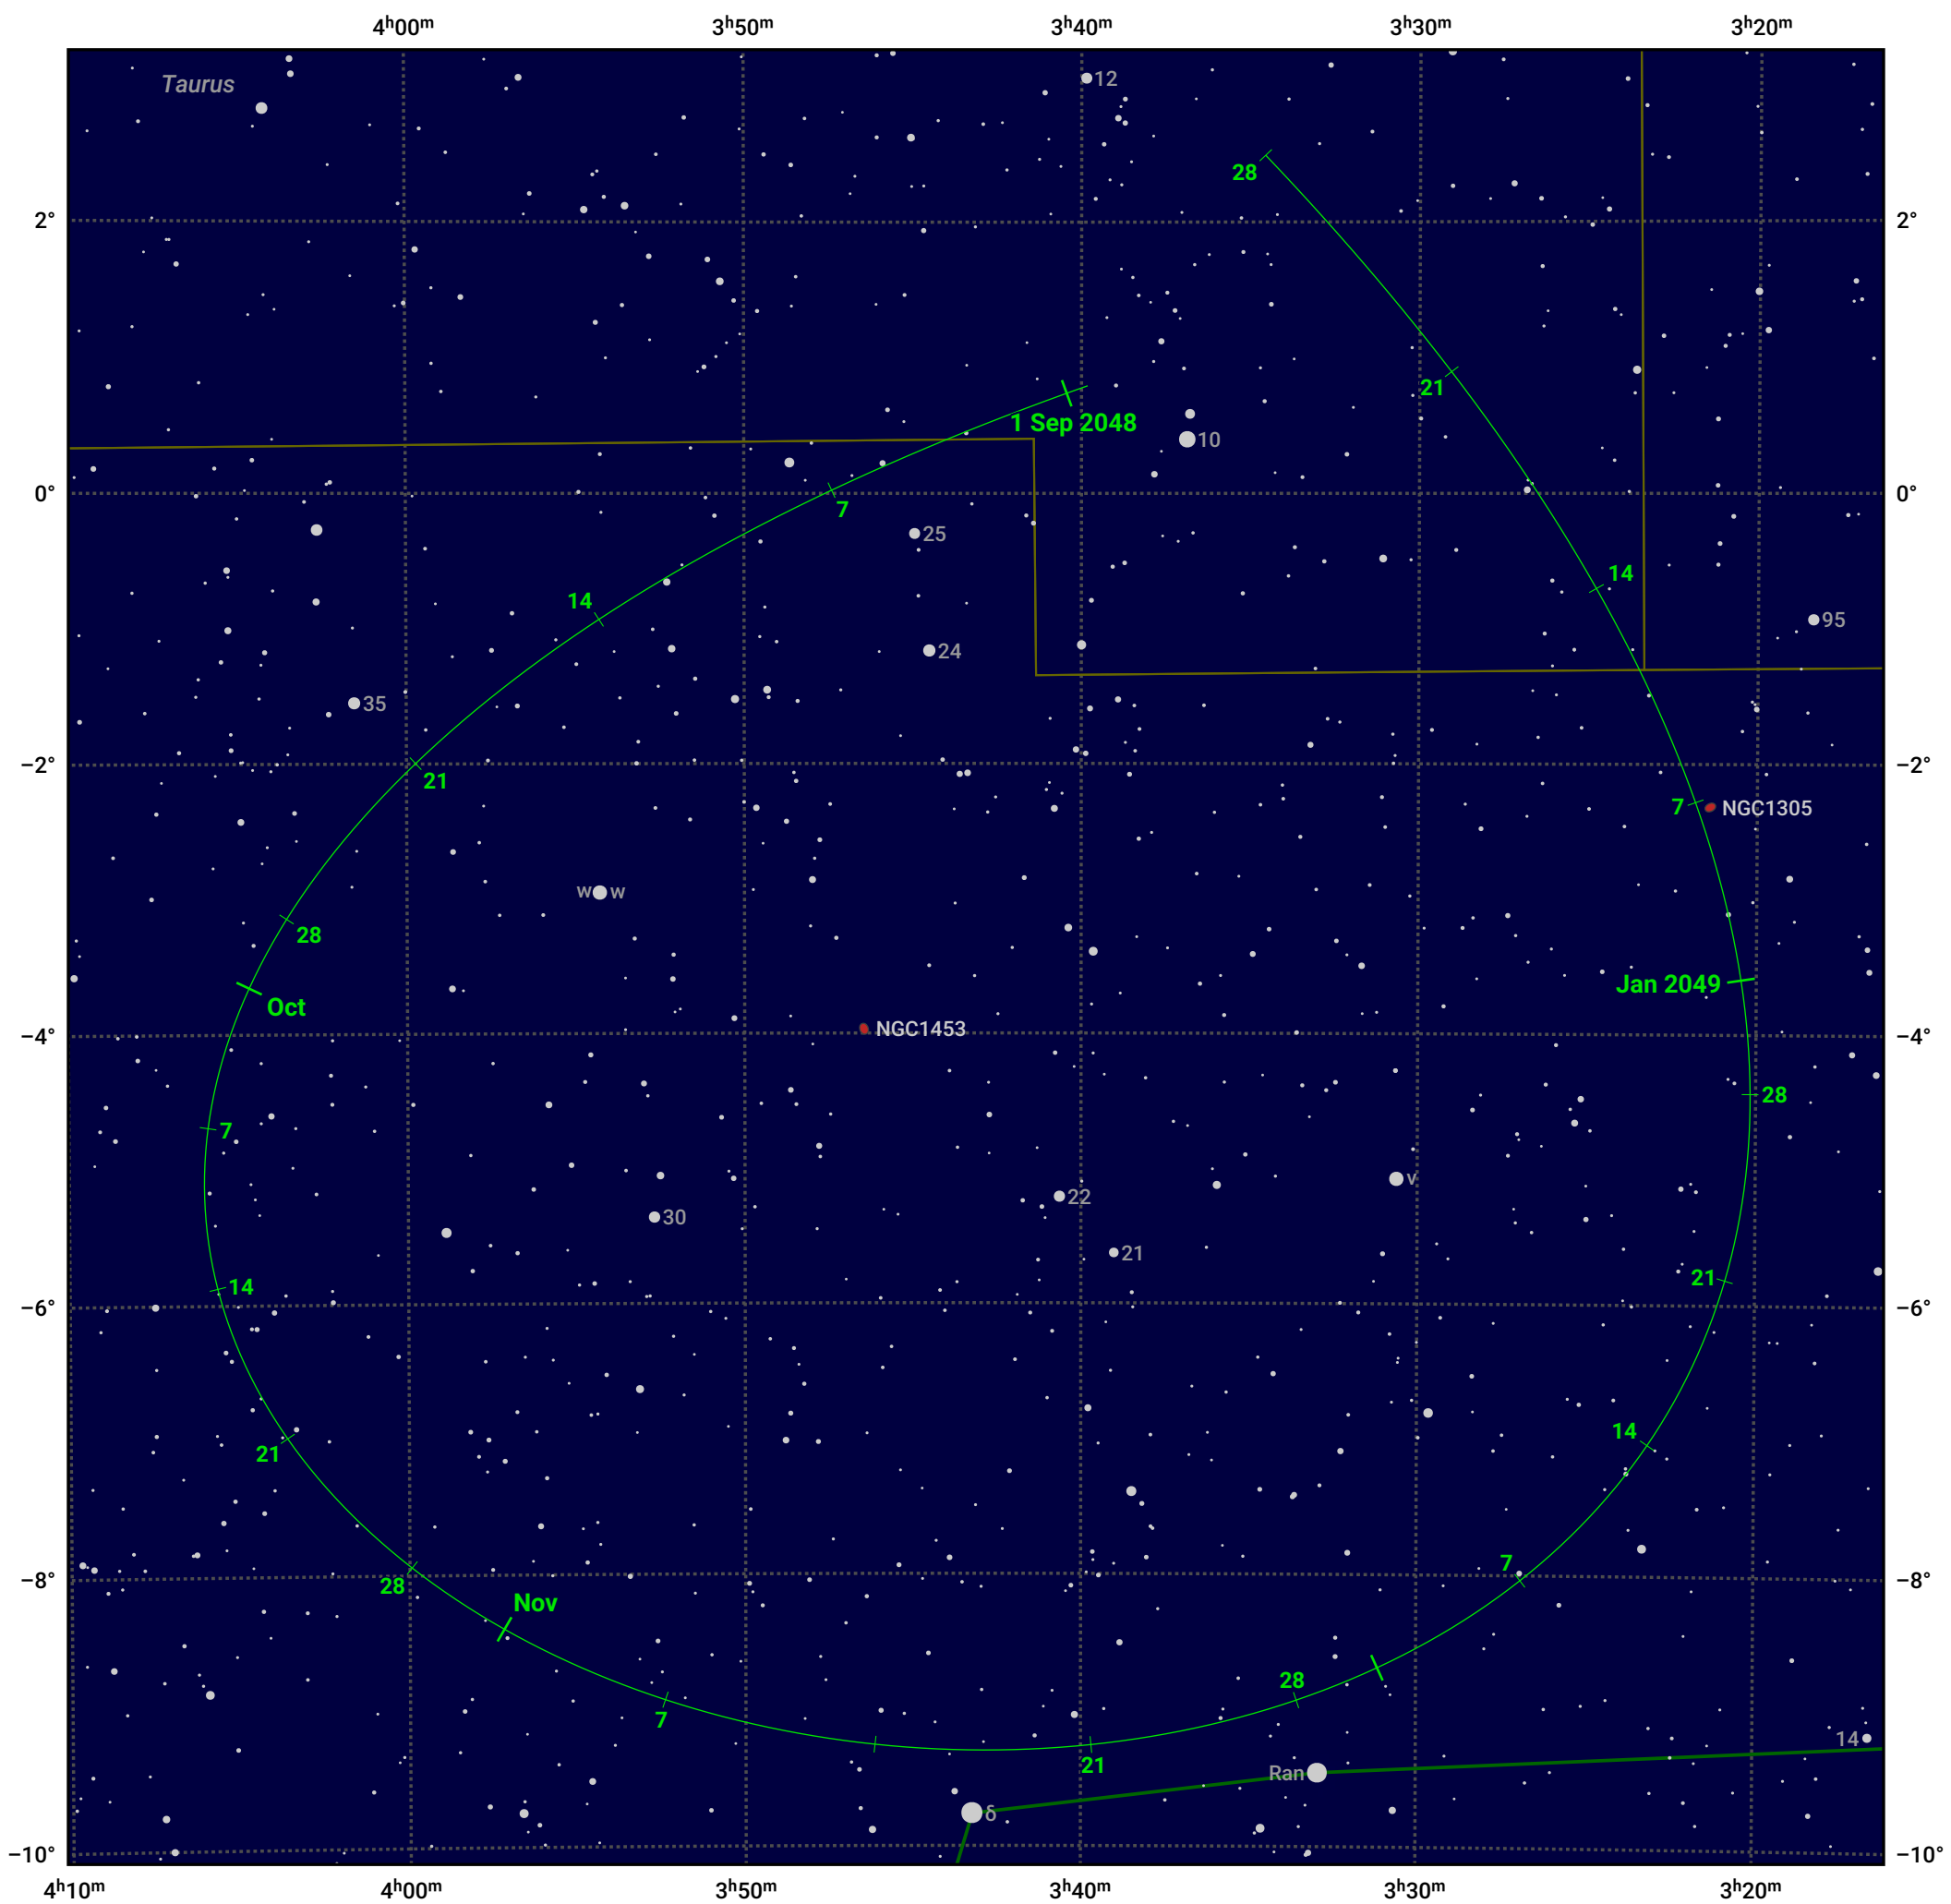

The path of Asteroid 6 Hebe around opposition on 14 Nov 2048

© Dominic Ford 2011–2024. Date markers placed at midnight UTC. Downloaded from <https://in-the-sky.org>

Magnitude scale: 10.0 9.0 8.0 7.0 6.0 5.0 4.0 3.0

Ecliptic Plane

Galaxy Bright nebula Open cluster Globular cluster

Date	Mag	Phase
2048 Sep 1	9.1	93%
2048 Oct 1	8.6	95%
2048 Oct 30	8.1	98%
2048 Nov 1	8.1	98%
2048 Dec 1	8.2	98%
2049 Jan 1	9.0	96%
2049 Jan 7	9.1	95%