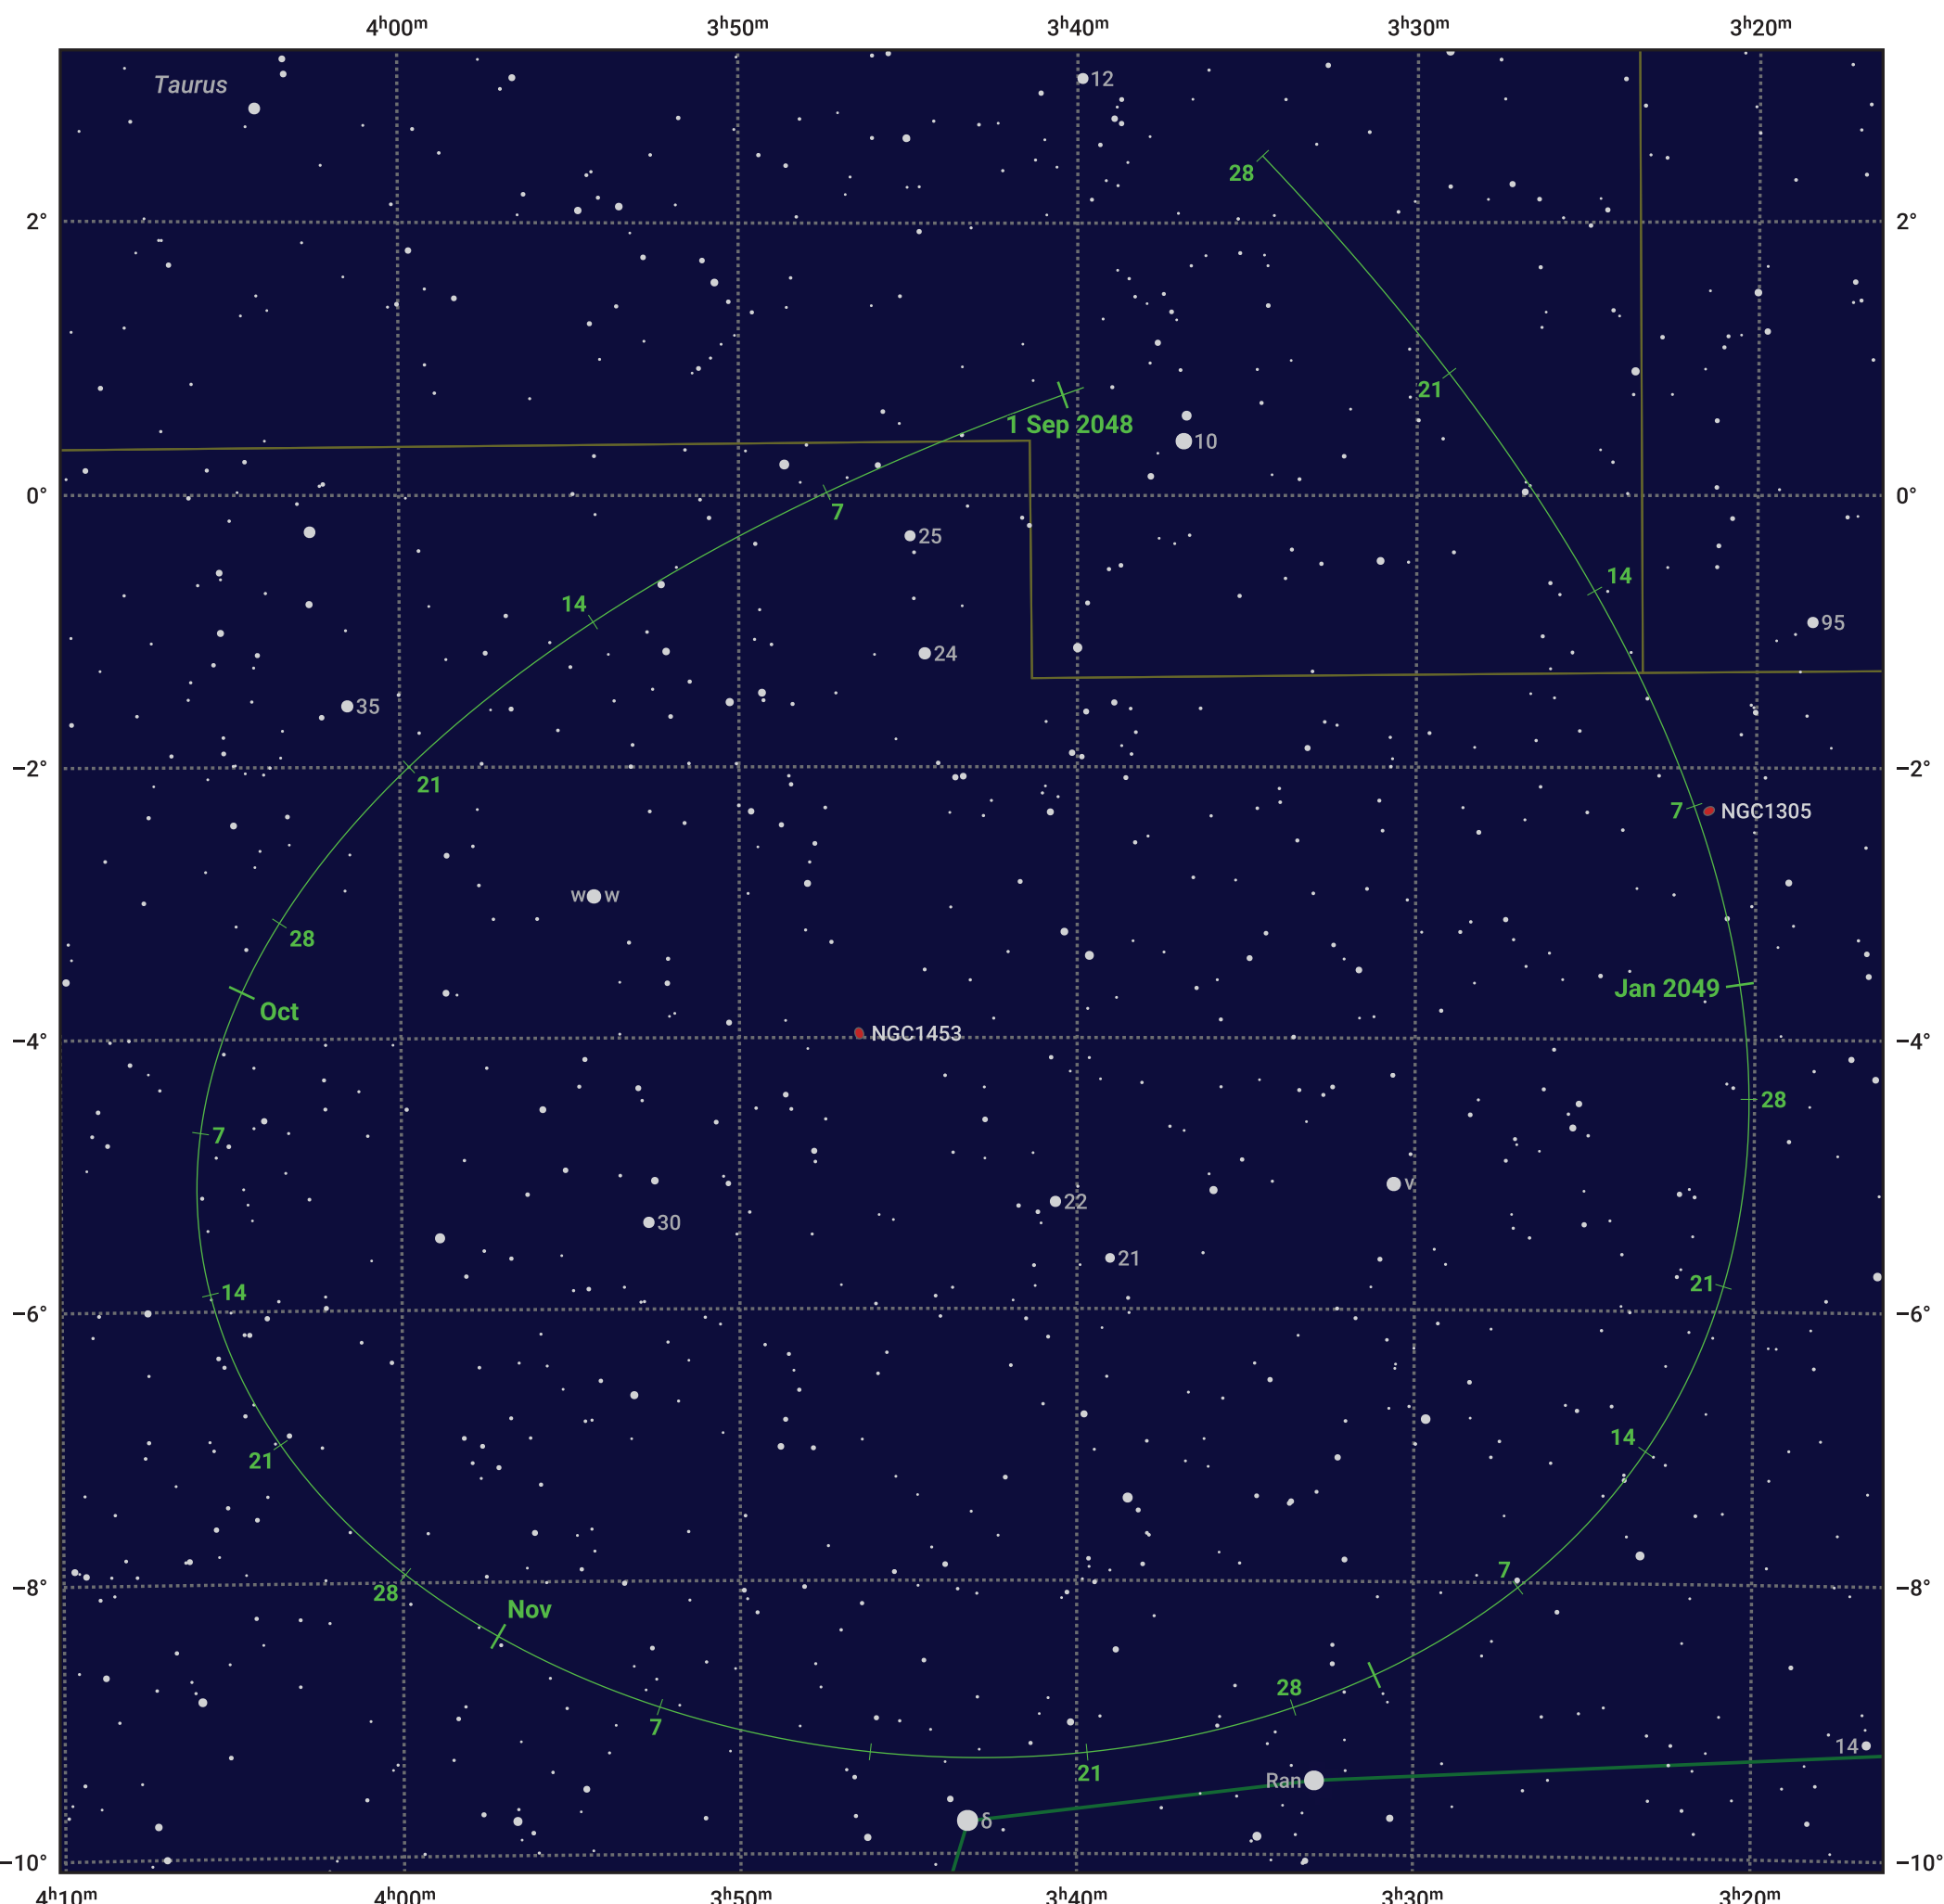

The path of Asteroid 6 Hebe around opposition on 14 Nov 2048

© Dominic Ford 2011–2024. Date markers placed at midnight UTC. Downloaded from <https://in-the-sky.org>

Magnitude scale: 10.0 9.0 8.0 7.0 6.0 5.0 4.0 3.0

Ecliptic Plane

Galaxy Bright nebula Open cluster Globular cluster

Date	Mag	Phase
2048 Sep 1	9.1	93%
2048 Oct 1	8.6	95%
2048 Oct 30	8.1	98%
2048 Nov 1	8.1	98%
2048 Dec 1	8.2	98%
2049 Jan 1	9.0	96%
2049 Jan 7	9.1	95%