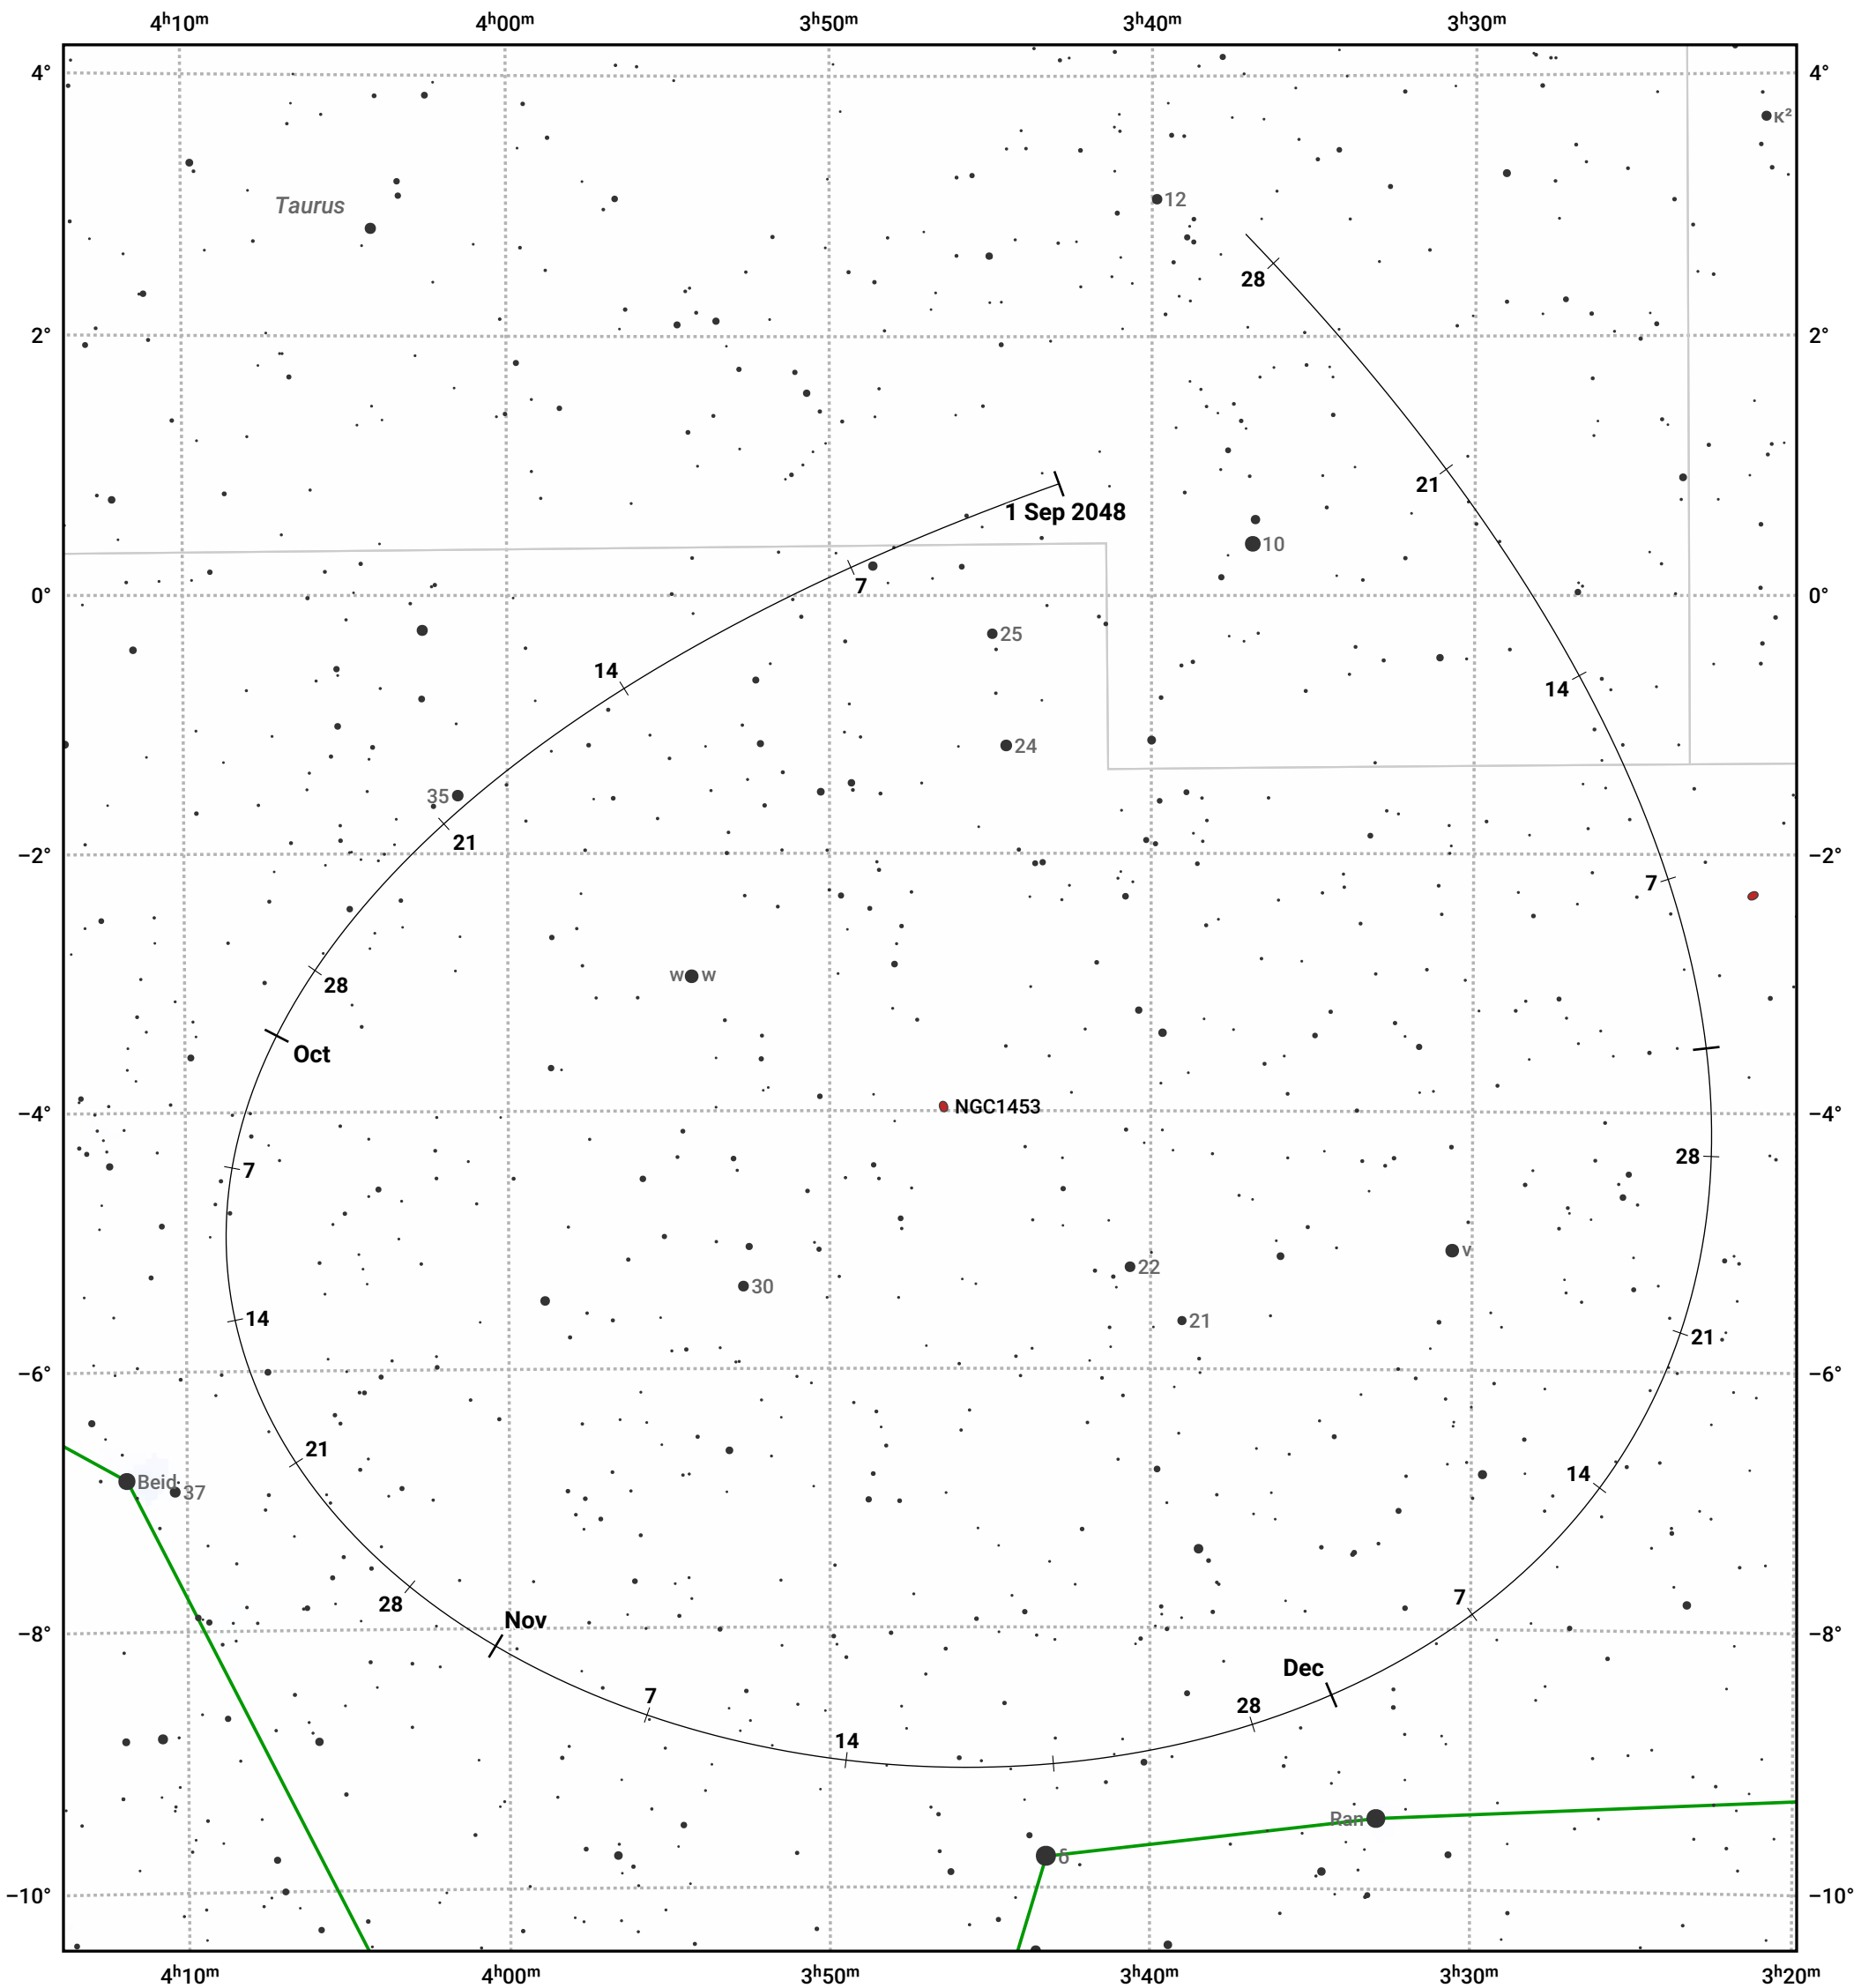

# The path of Asteroid 6 Hebe around opposition on 15 Nov 2048

© Dominic Ford 2011–2024. Date markers placed at midnight UTC. Downloaded from <https://in-the-sky.org>

Magnitude scale: 10.0 9.0 8.0 7.0 6.0 5.0 4.0 3.0

— Ecliptic Plane

Galaxy Bright nebula Open cluster Globular cluster

Date	Mag	Phase
2048 Sep 1	9.1	93%
2048 Oct 1	8.6	95%
2048 Oct 31	8.1	98%
2048 Nov 1	8.1	98%
2048 Dec 1	8.2	98%
2049 Jan 1	8.9	96%
2049 Jan 8	9.1	95%