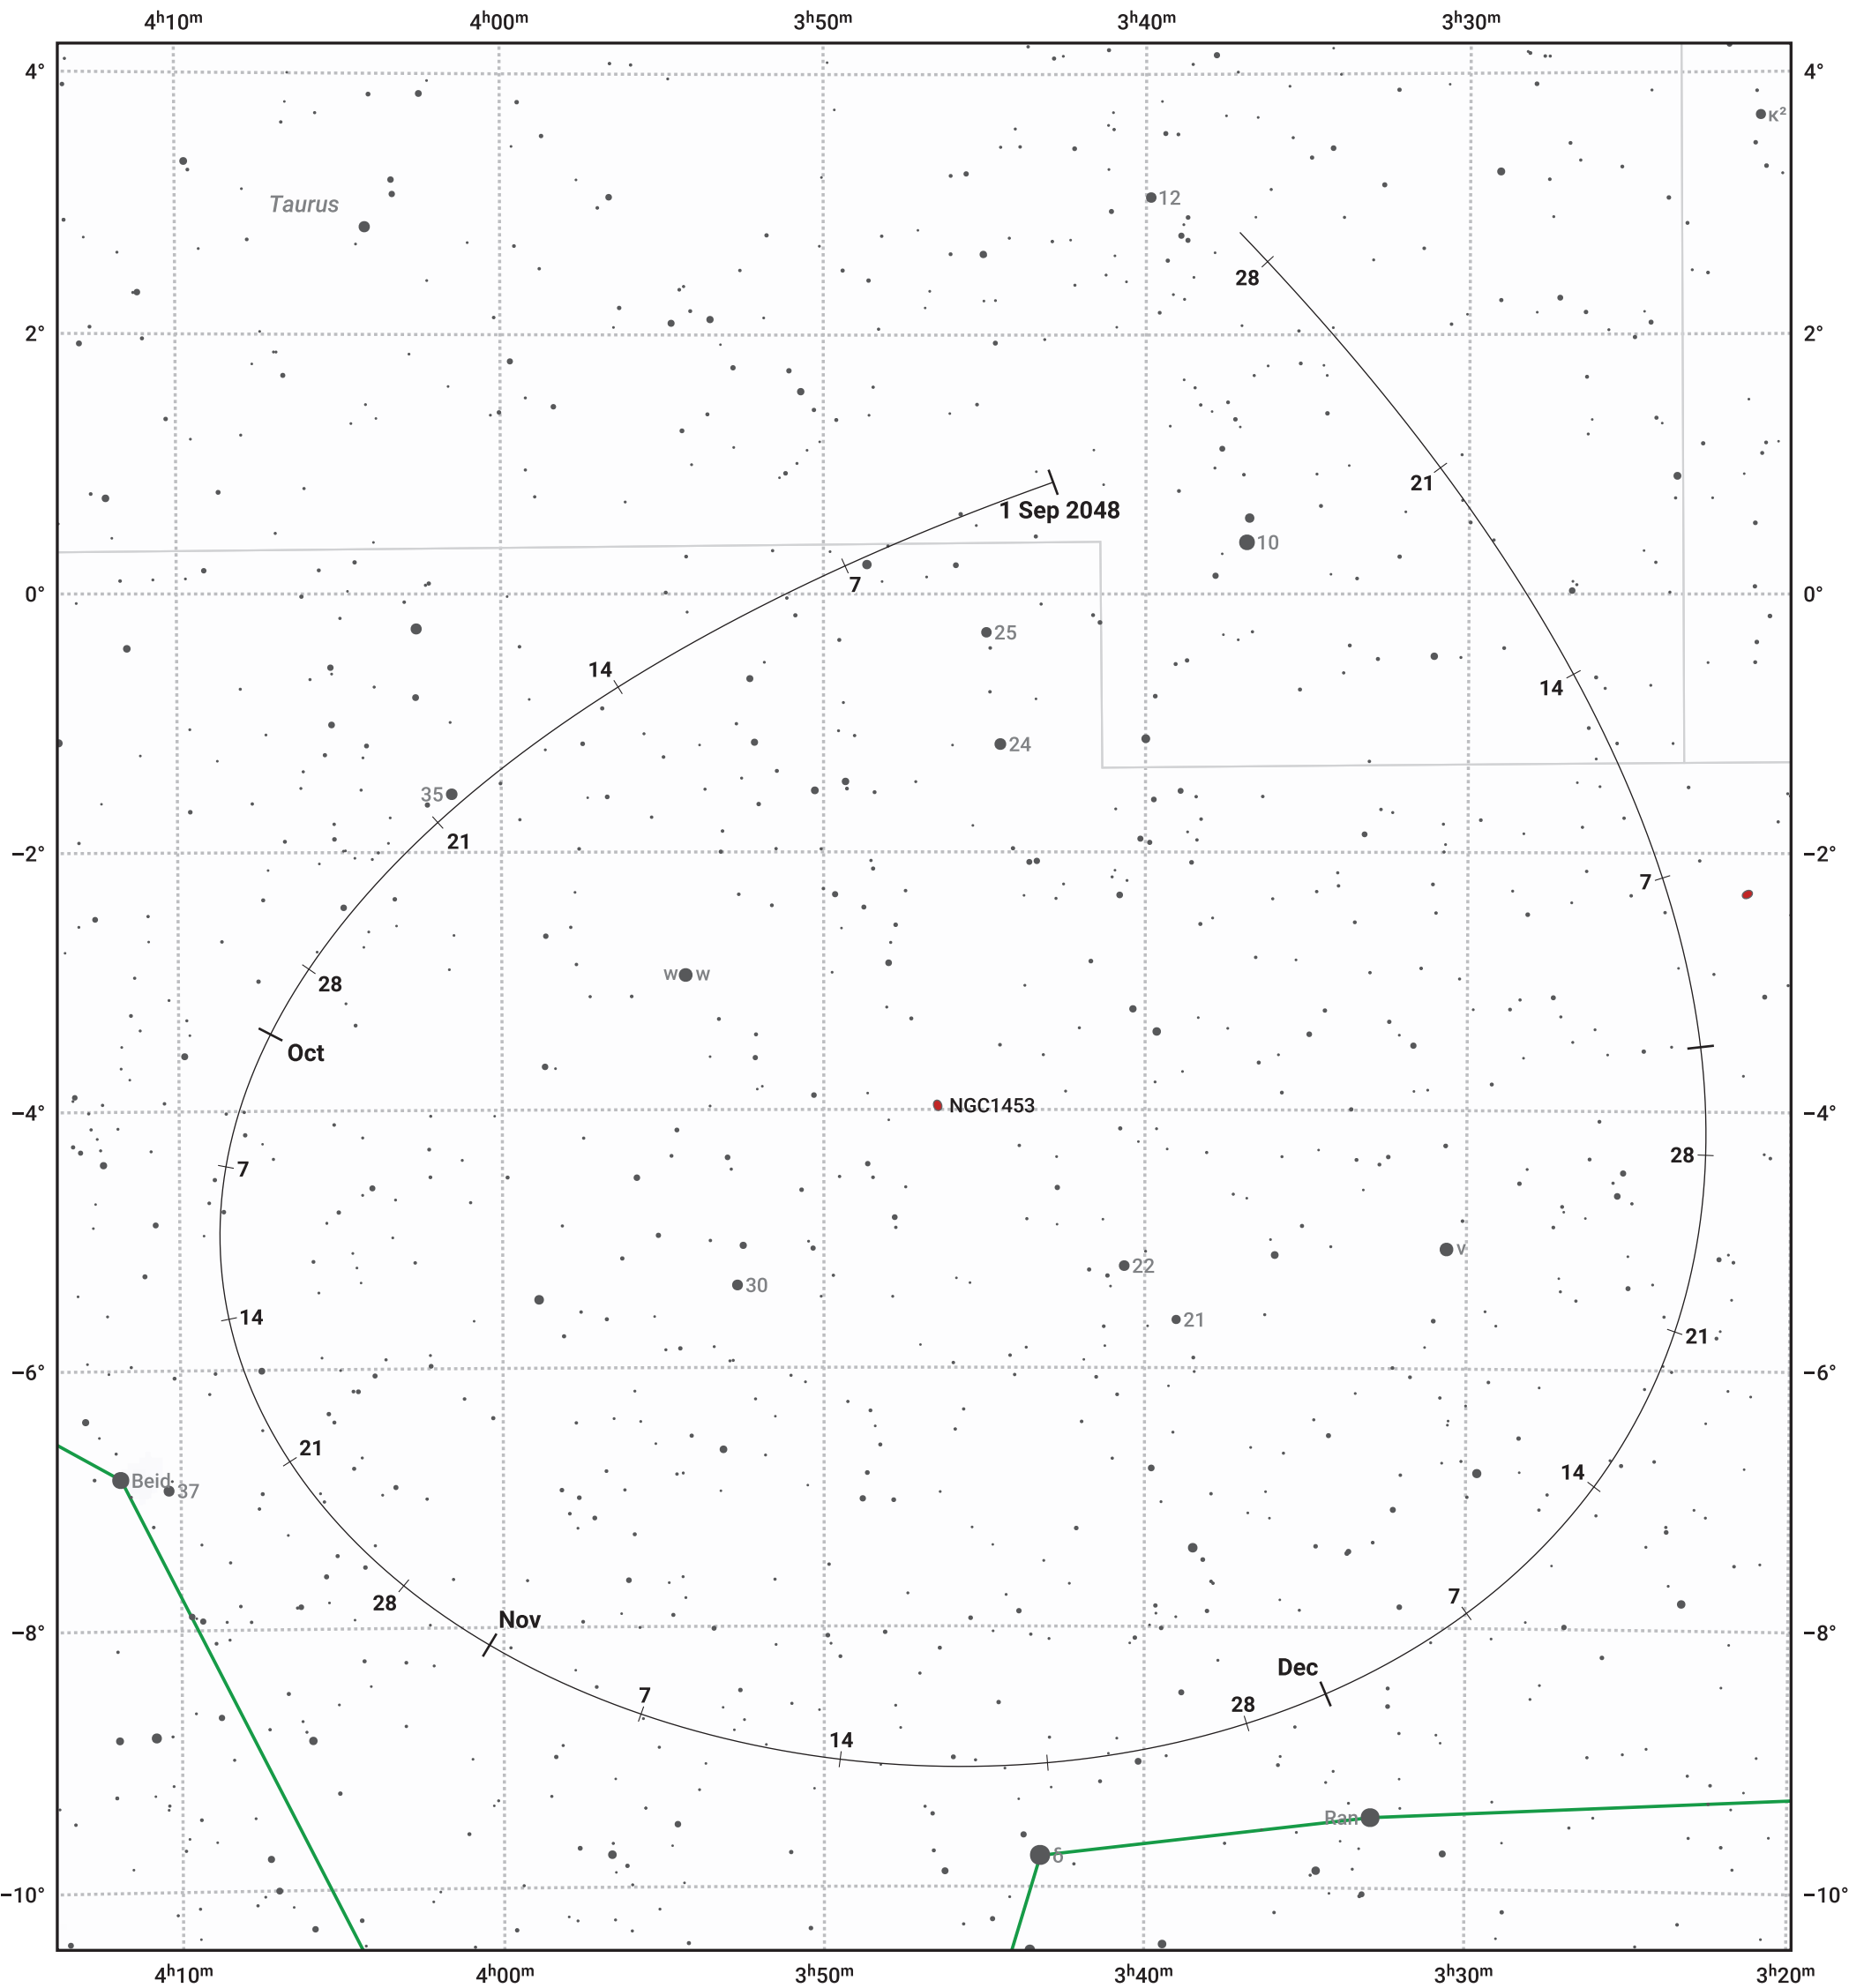

# The path of Asteroid 6 Hebe around opposition on 15 Nov 2048

© Dominic Ford 2011–2024. Date markers placed at midnight UTC. Downloaded from <https://in-the-sky.org>

Magnitude scale: 10.0 9.0 8.0 7.0 6.0 5.0 4.0 3.0

— Ecliptic Plane

● Galaxy    ■ Bright nebula    ● Open cluster    ● Globular cluster

Date	Mag	Phase
2048 Sep 1	9.1	93%
2048 Oct 1	8.6	95%
2048 Oct 31	8.1	98%
2048 Nov 1	8.1	98%
2048 Dec 1	8.2	98%
2049 Jan 1	8.9	96%
2049 Jan 8	9.1	95%