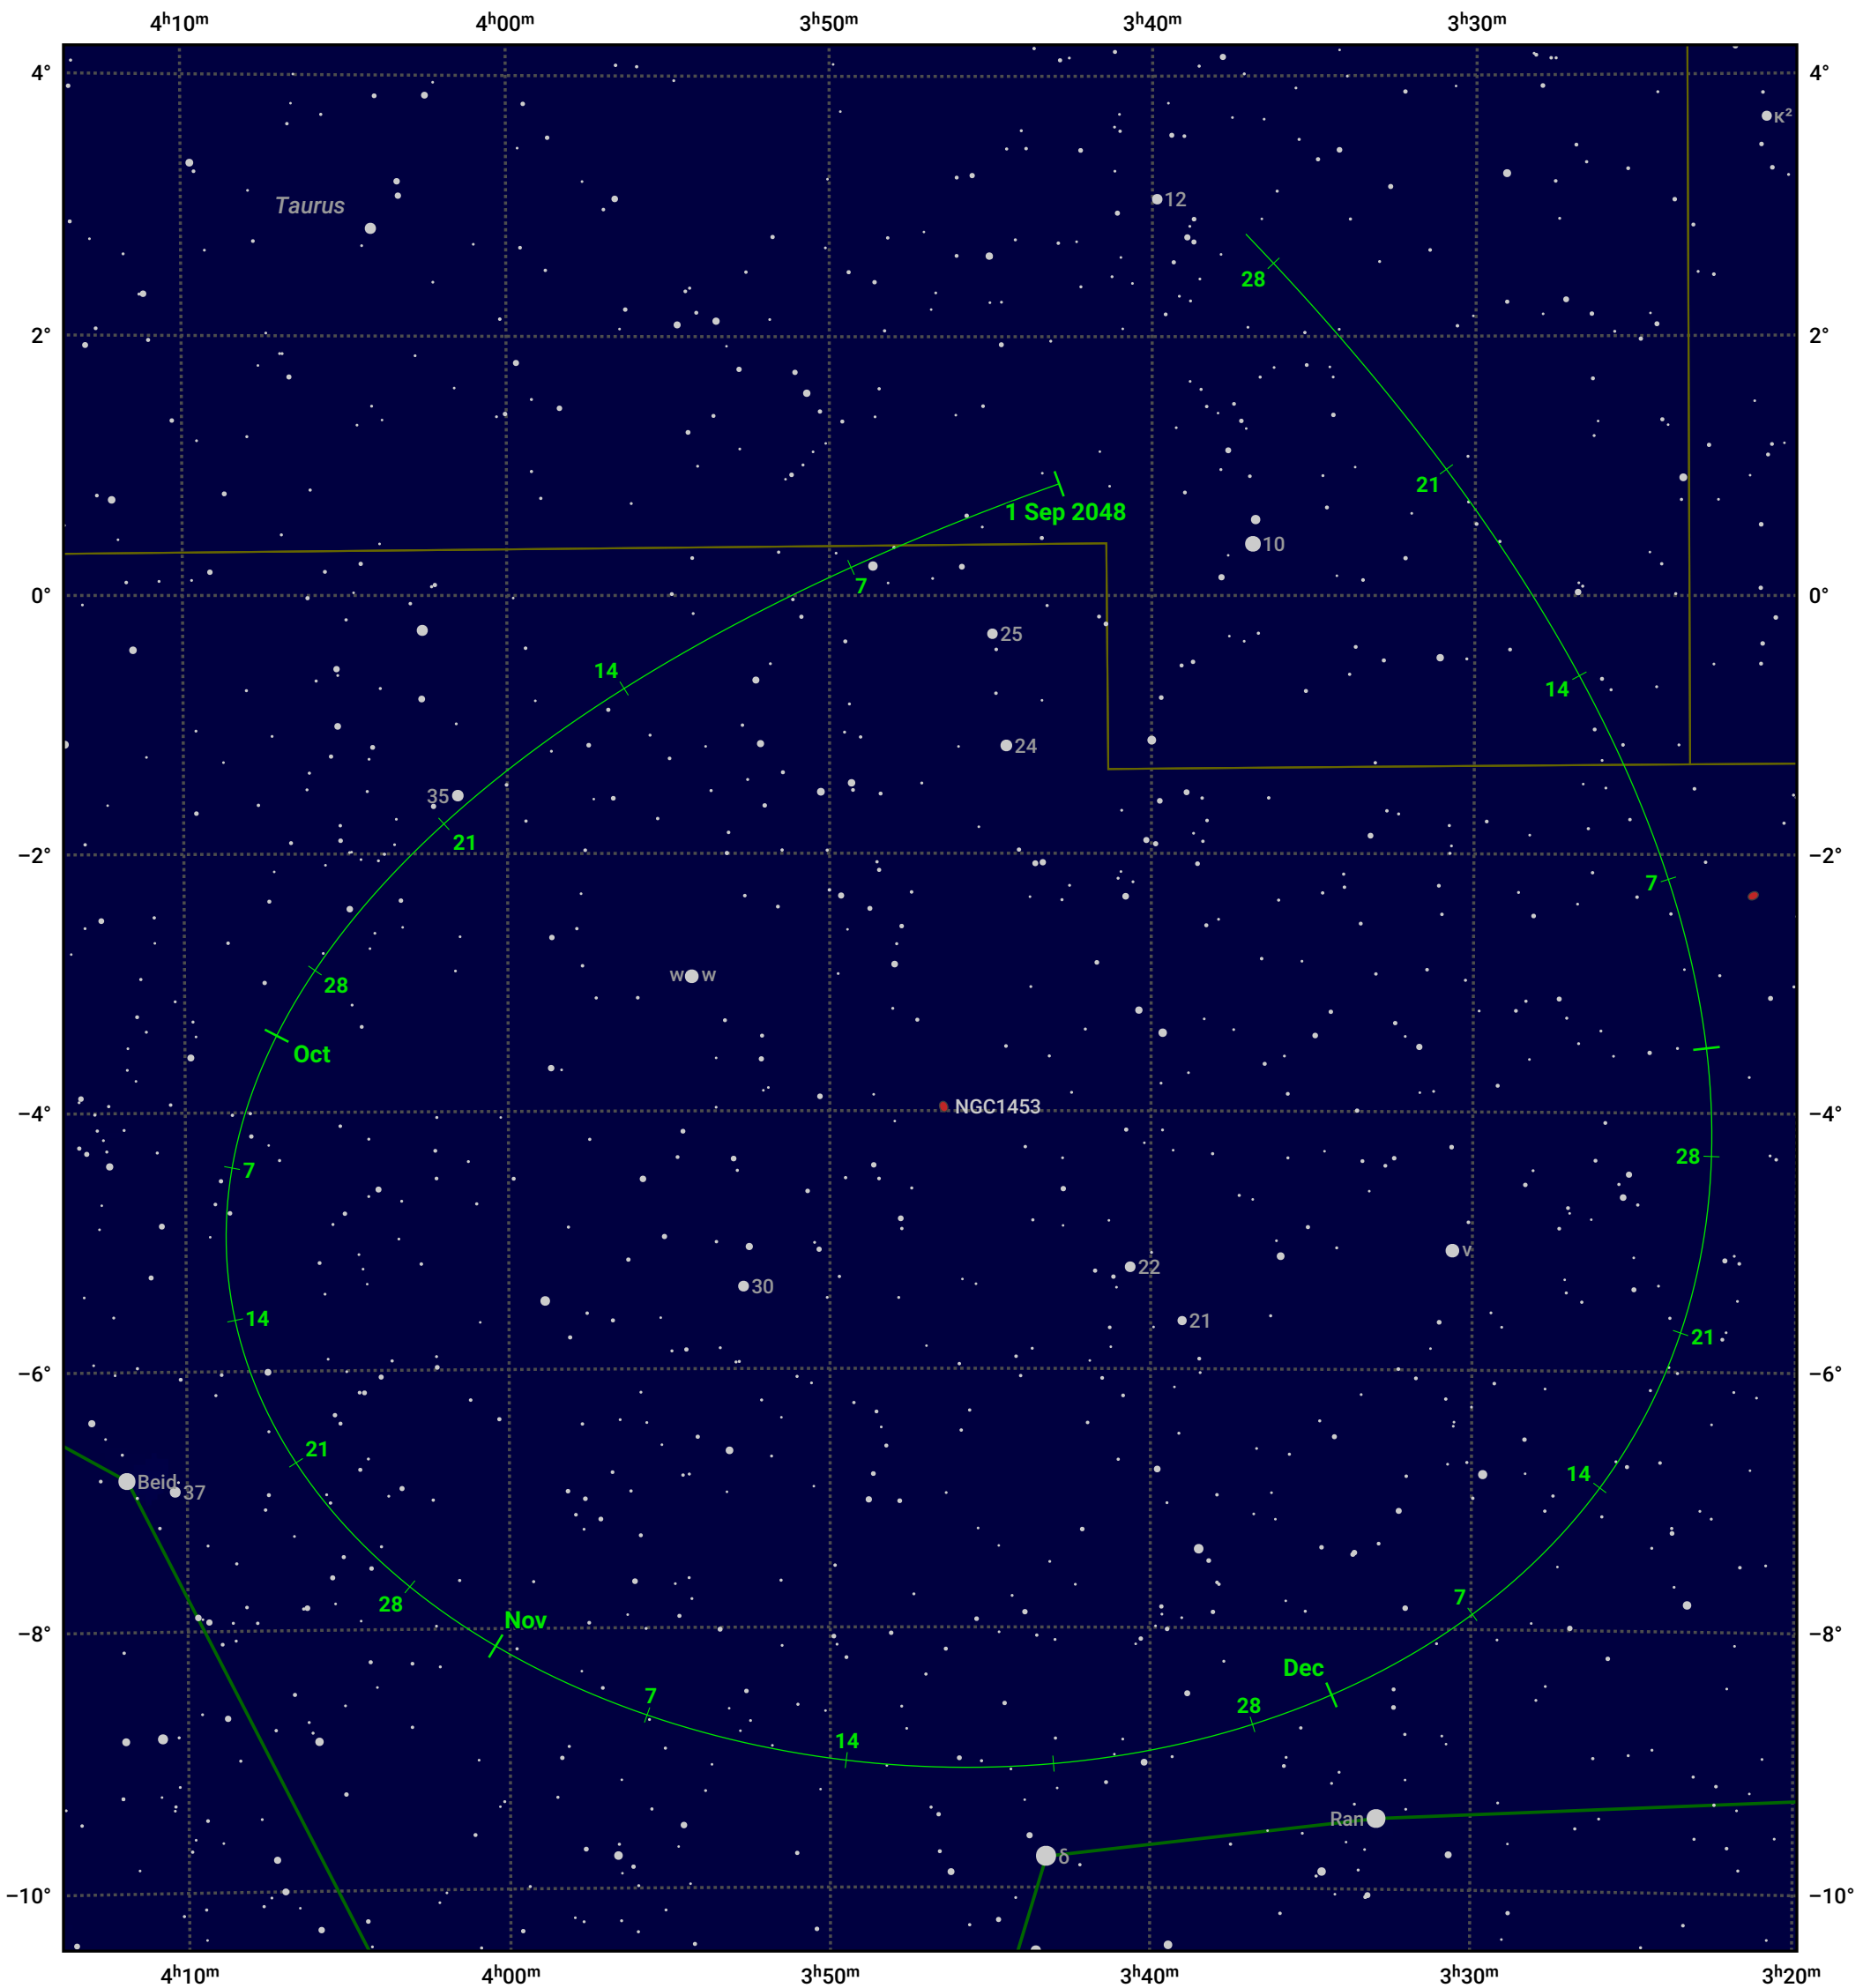

# The path of Asteroid 6 Hebe around opposition on 15 Nov 2048

© Dominic Ford 2011–2024. Date markers placed at midnight UTC. Downloaded from <https://in-the-sky.org>

Magnitude scale: 10.0 9.0 8.0 7.0 6.0 5.0 4.0 3.0

— Ecliptic Plane

Galaxy    Bright nebula    Open cluster    Globular cluster

| Date        | Mag | Phase |
|-------------|-----|-------|
| 2048 Sep 1  | 9.1 | 93%   |
| 2048 Oct 1  | 8.6 | 95%   |
| 2048 Oct 31 | 8.1 | 98%   |
| 2048 Nov 1  | 8.1 | 98%   |
| 2048 Dec 1  | 8.2 | 98%   |
| 2049 Jan 1  | 8.9 | 96%   |
| 2049 Jan 8  | 9.1 | 95%   |