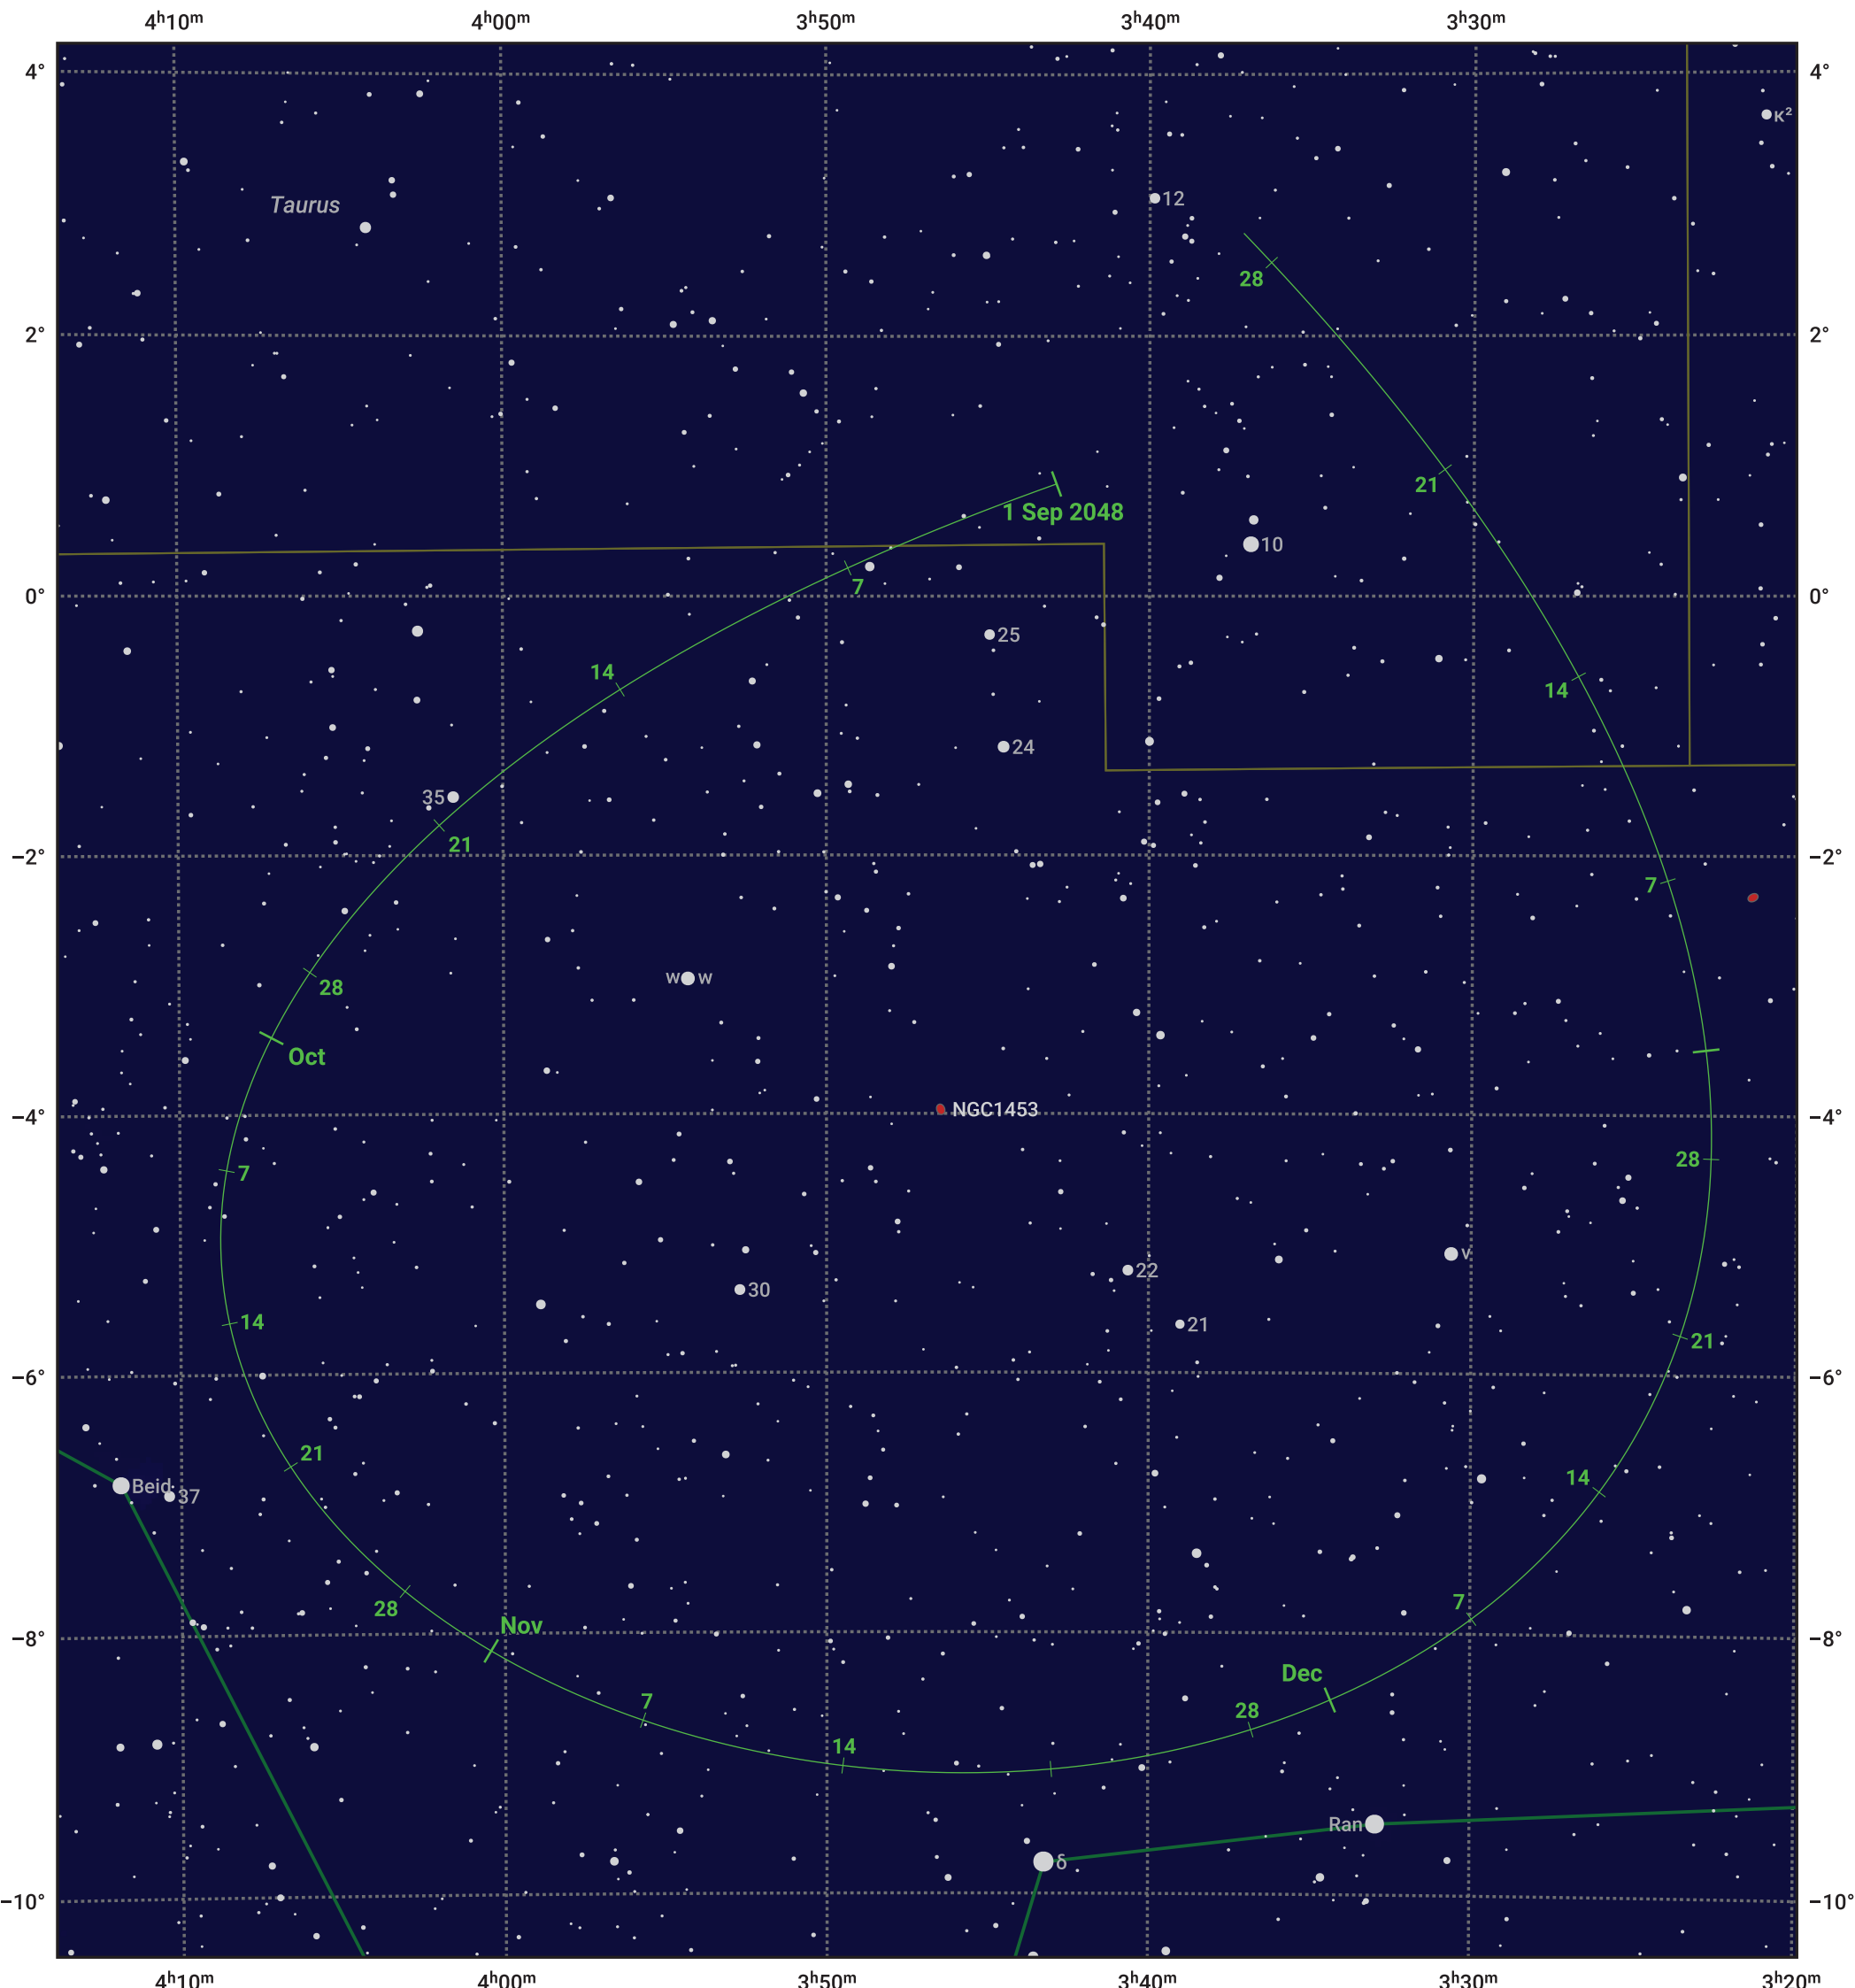

The path of Asteroid 6 Hebe around opposition on 15 Nov 2048

© Dominic Ford 2011–2024. Date markers placed at midnight UTC. Downloaded from <https://in-the-sky.org>

Magnitude scale: 10.0 9.0 8.0 7.0 6.0 5.0 4.0 3.0

— Ecliptic Plane

Galaxy Bright nebula Open cluster Globular cluster

Date	Mag	Phase
2048 Sep 1	9.1	93%
2048 Oct 1	8.6	95%
2048 Oct 31	8.1	98%
2048 Nov 1	8.1	98%
2048 Dec 1	8.2	98%
2049 Jan 1	8.9	96%
2049 Jan 8	9.1	95%