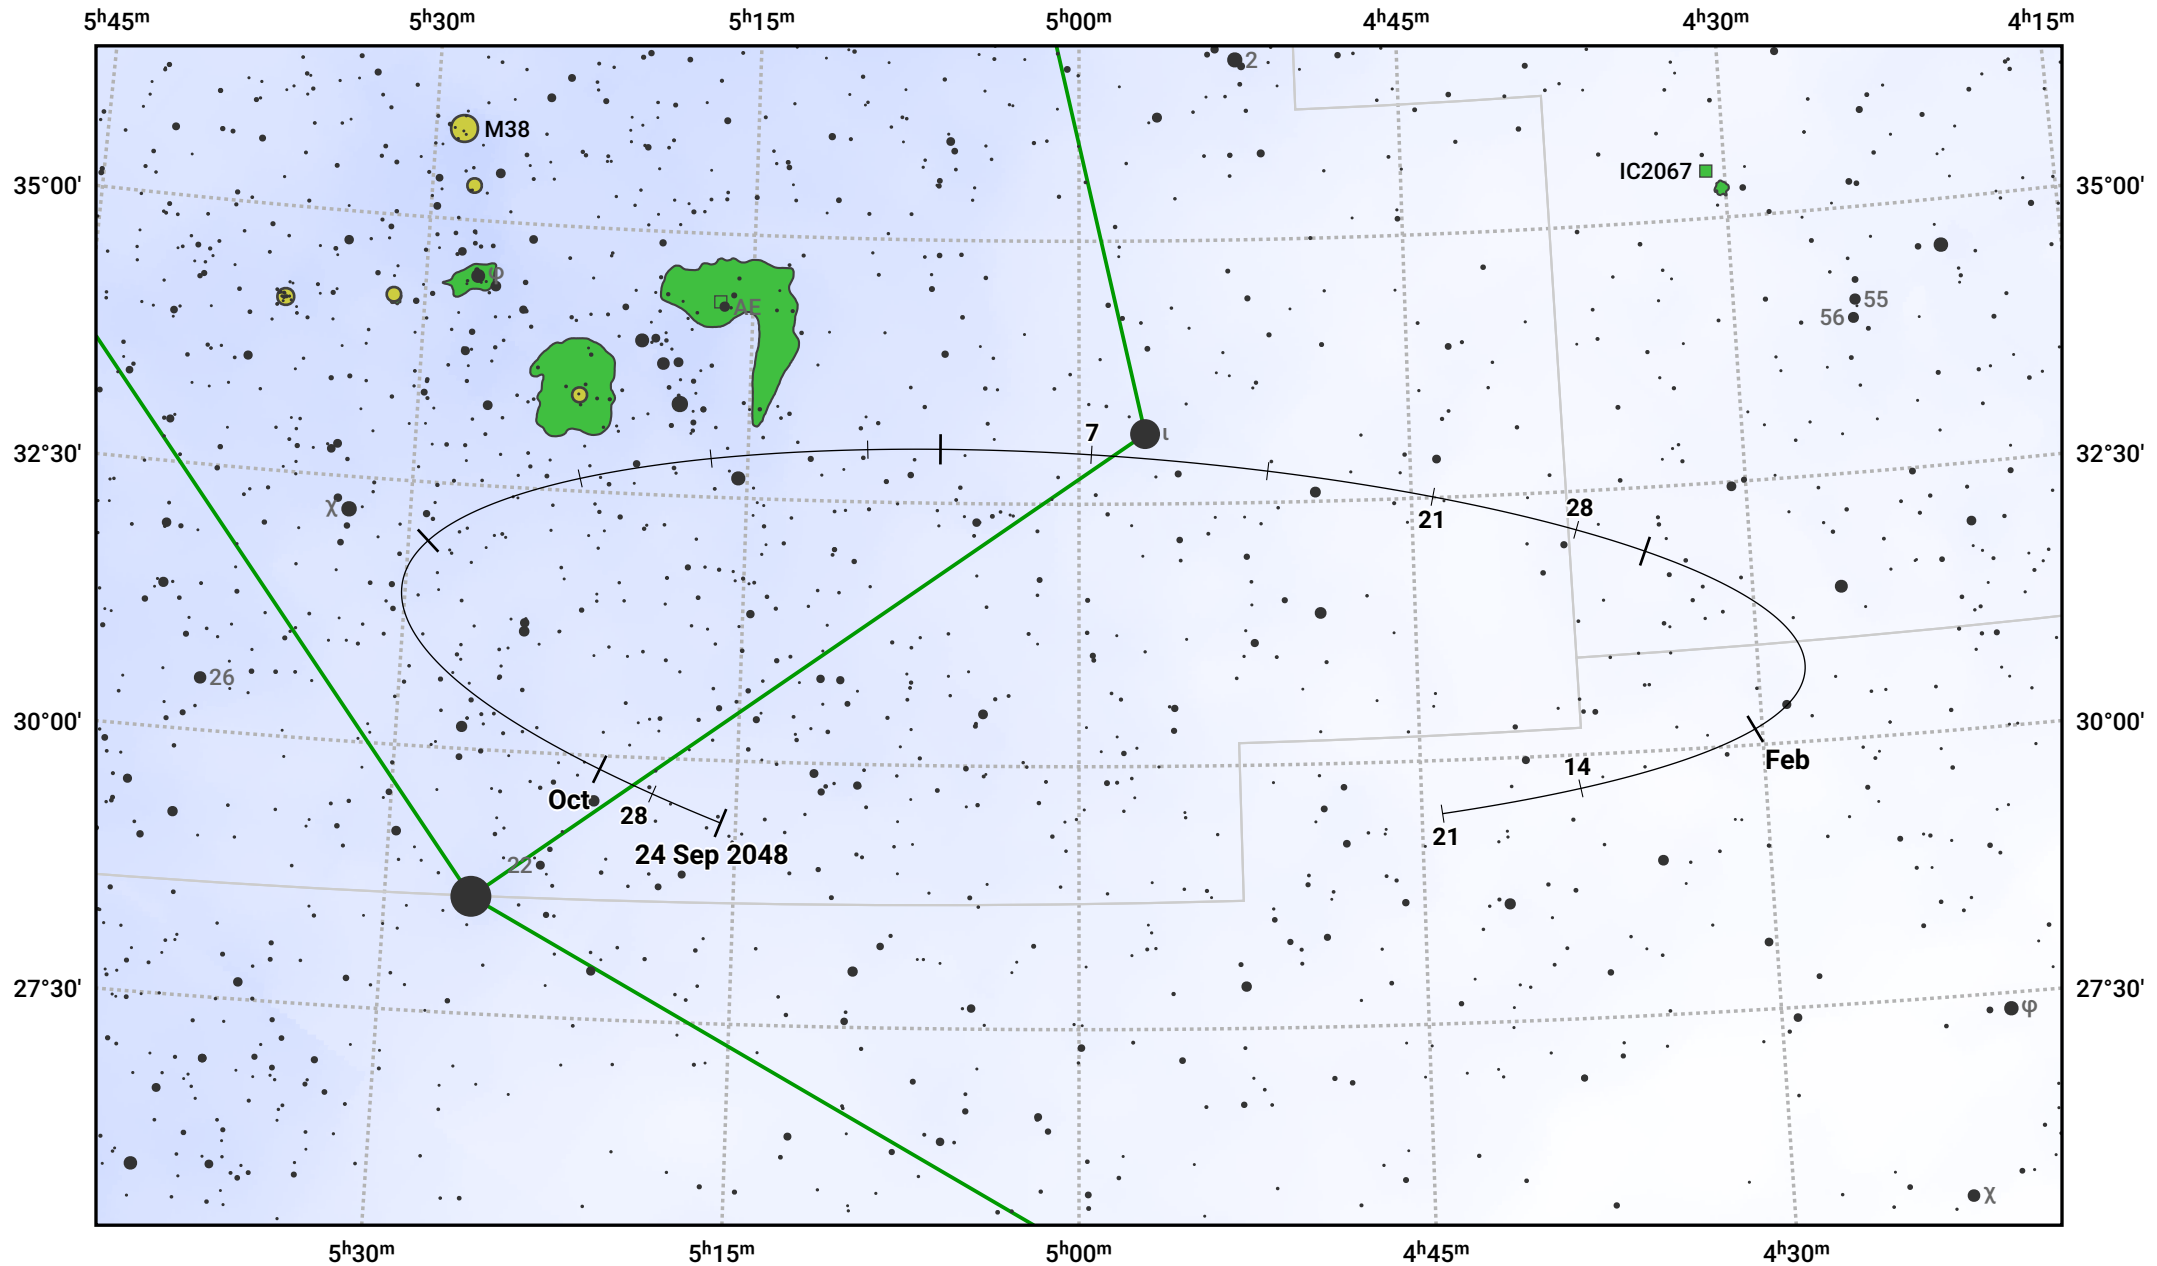

The path of Asteroid 29 Amphitrite around opposition on 8 Dec 2048

© Dominic Ford 2011–2024. Date markers placed at midnight UTC. Downloaded from <https://in-the-sky.org>

Magnitude scale: 10.0 9.0 8.0 7.0 6.0 5.0 4.0 3.0 2.0 1.0

— Ecliptic Plane

Galaxy Bright nebula Open cluster Globular cluster

Date	Mag	Phase
2048 Oct 1	10.3	96%
2048 Nov 1	9.7	98%
2048 Nov 14	9.4	99%
2048 Dec 1	9.0	100%
2049 Jan 1	9.4	99%
2049 Feb 1	10.2	97%
2049 Feb 17	10.5	96%