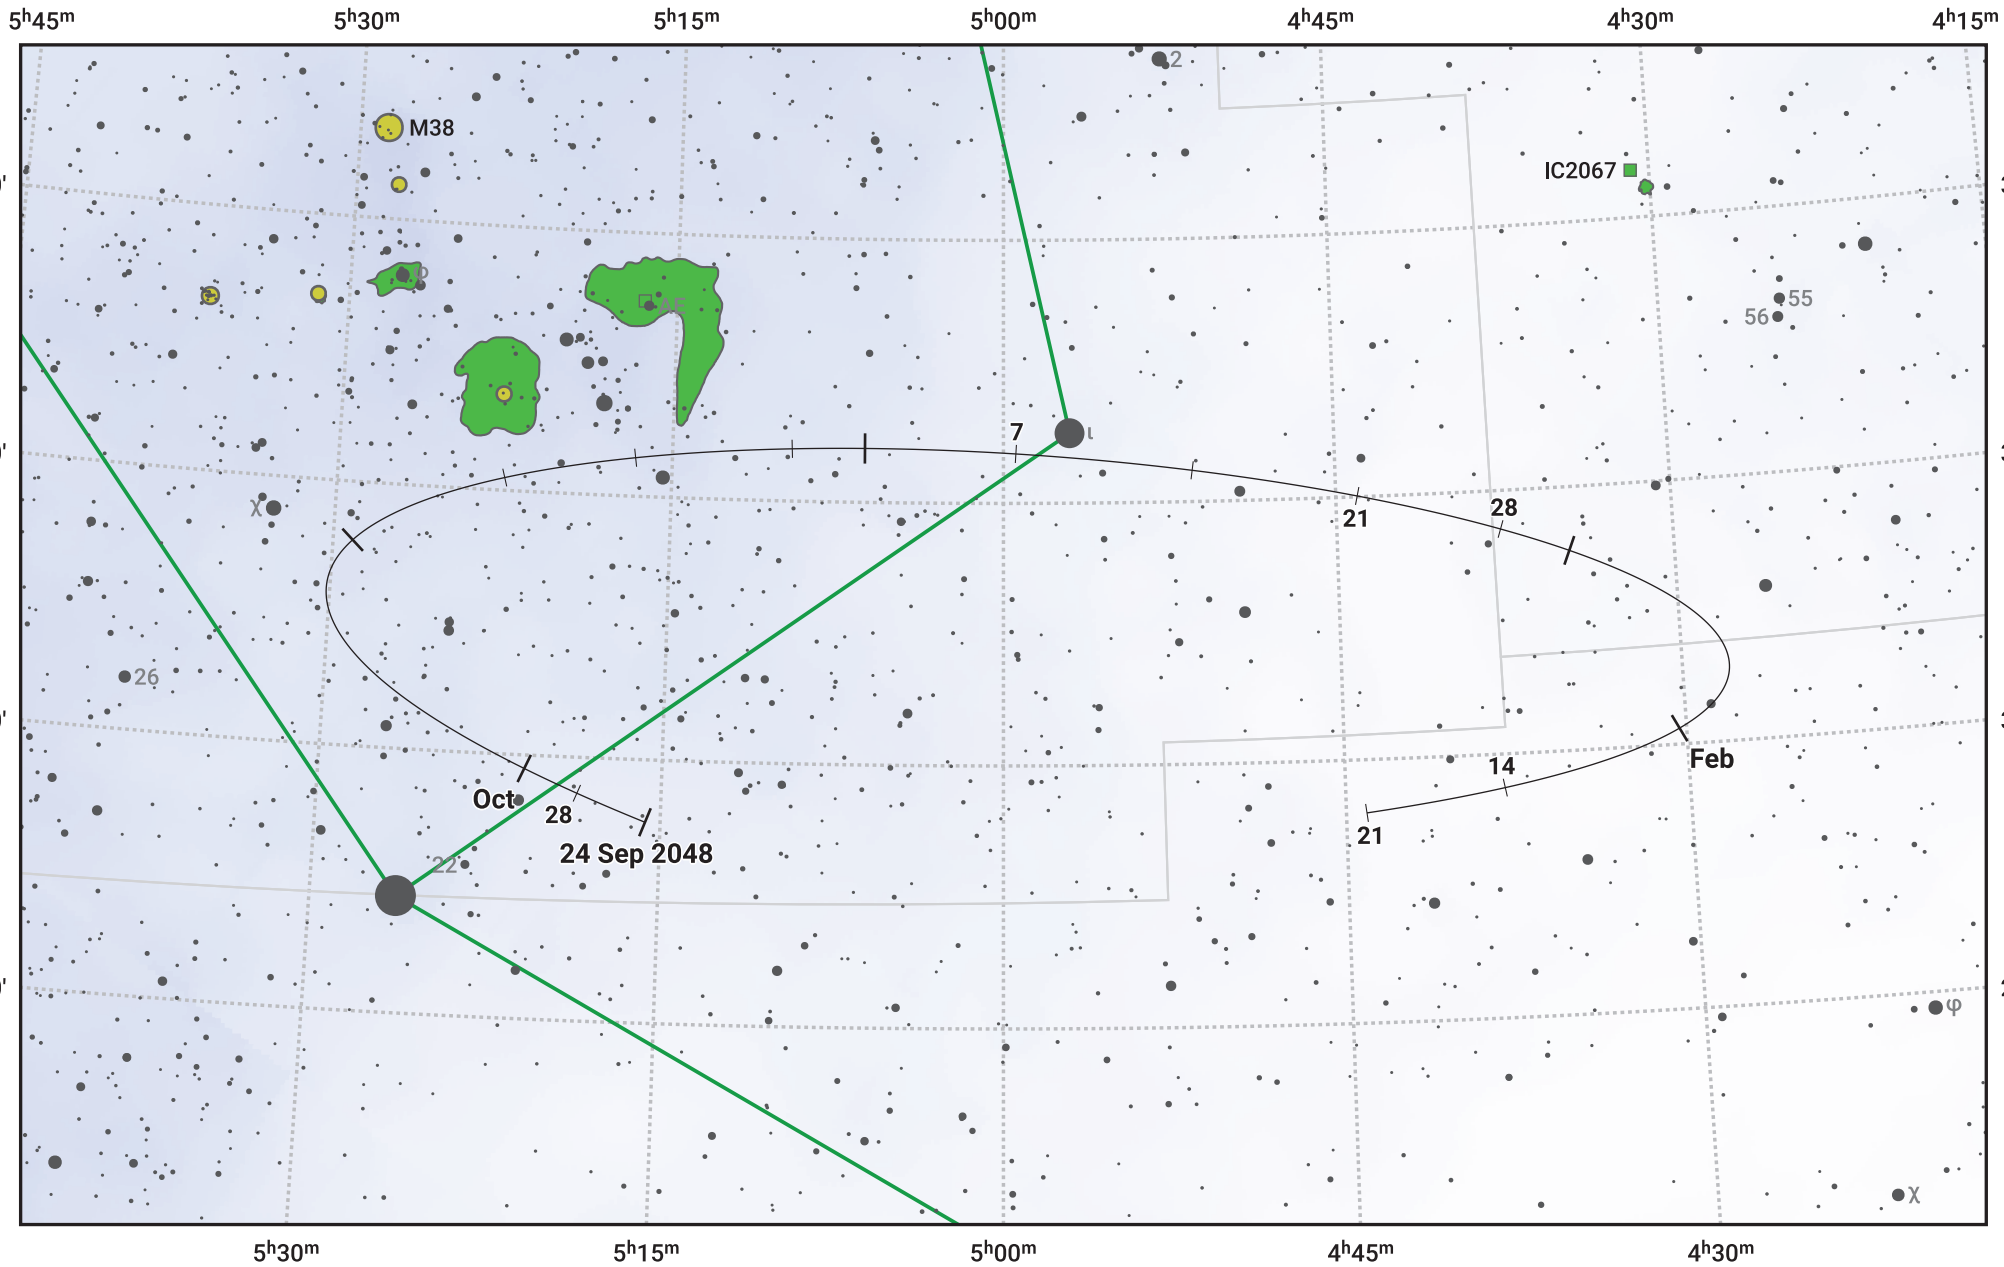

# The path of Asteroid 29 Amphitrite around opposition on 8 Dec 2048

© Dominic Ford 2011–2024. Date markers placed at midnight UTC. Downloaded from <https://in-the-sky.org>

Magnitude scale: 10.0 9.0 8.0 7.0 6.0 5.0 4.0 3.0 2.0 1.0

— Ecliptic Plane

- Galaxy
- Bright nebula
- Open cluster
- ⊕ Globular cluster

Date	Mag	Phase
2048 Oct 1	10.3	96%
2048 Nov 1	9.7	98%
2048 Nov 14	9.4	99%
2048 Dec 1	9.0	100%
2049 Jan 1	9.4	99%
2049 Feb 1	10.2	97%
2049 Feb 17	10.5	96%