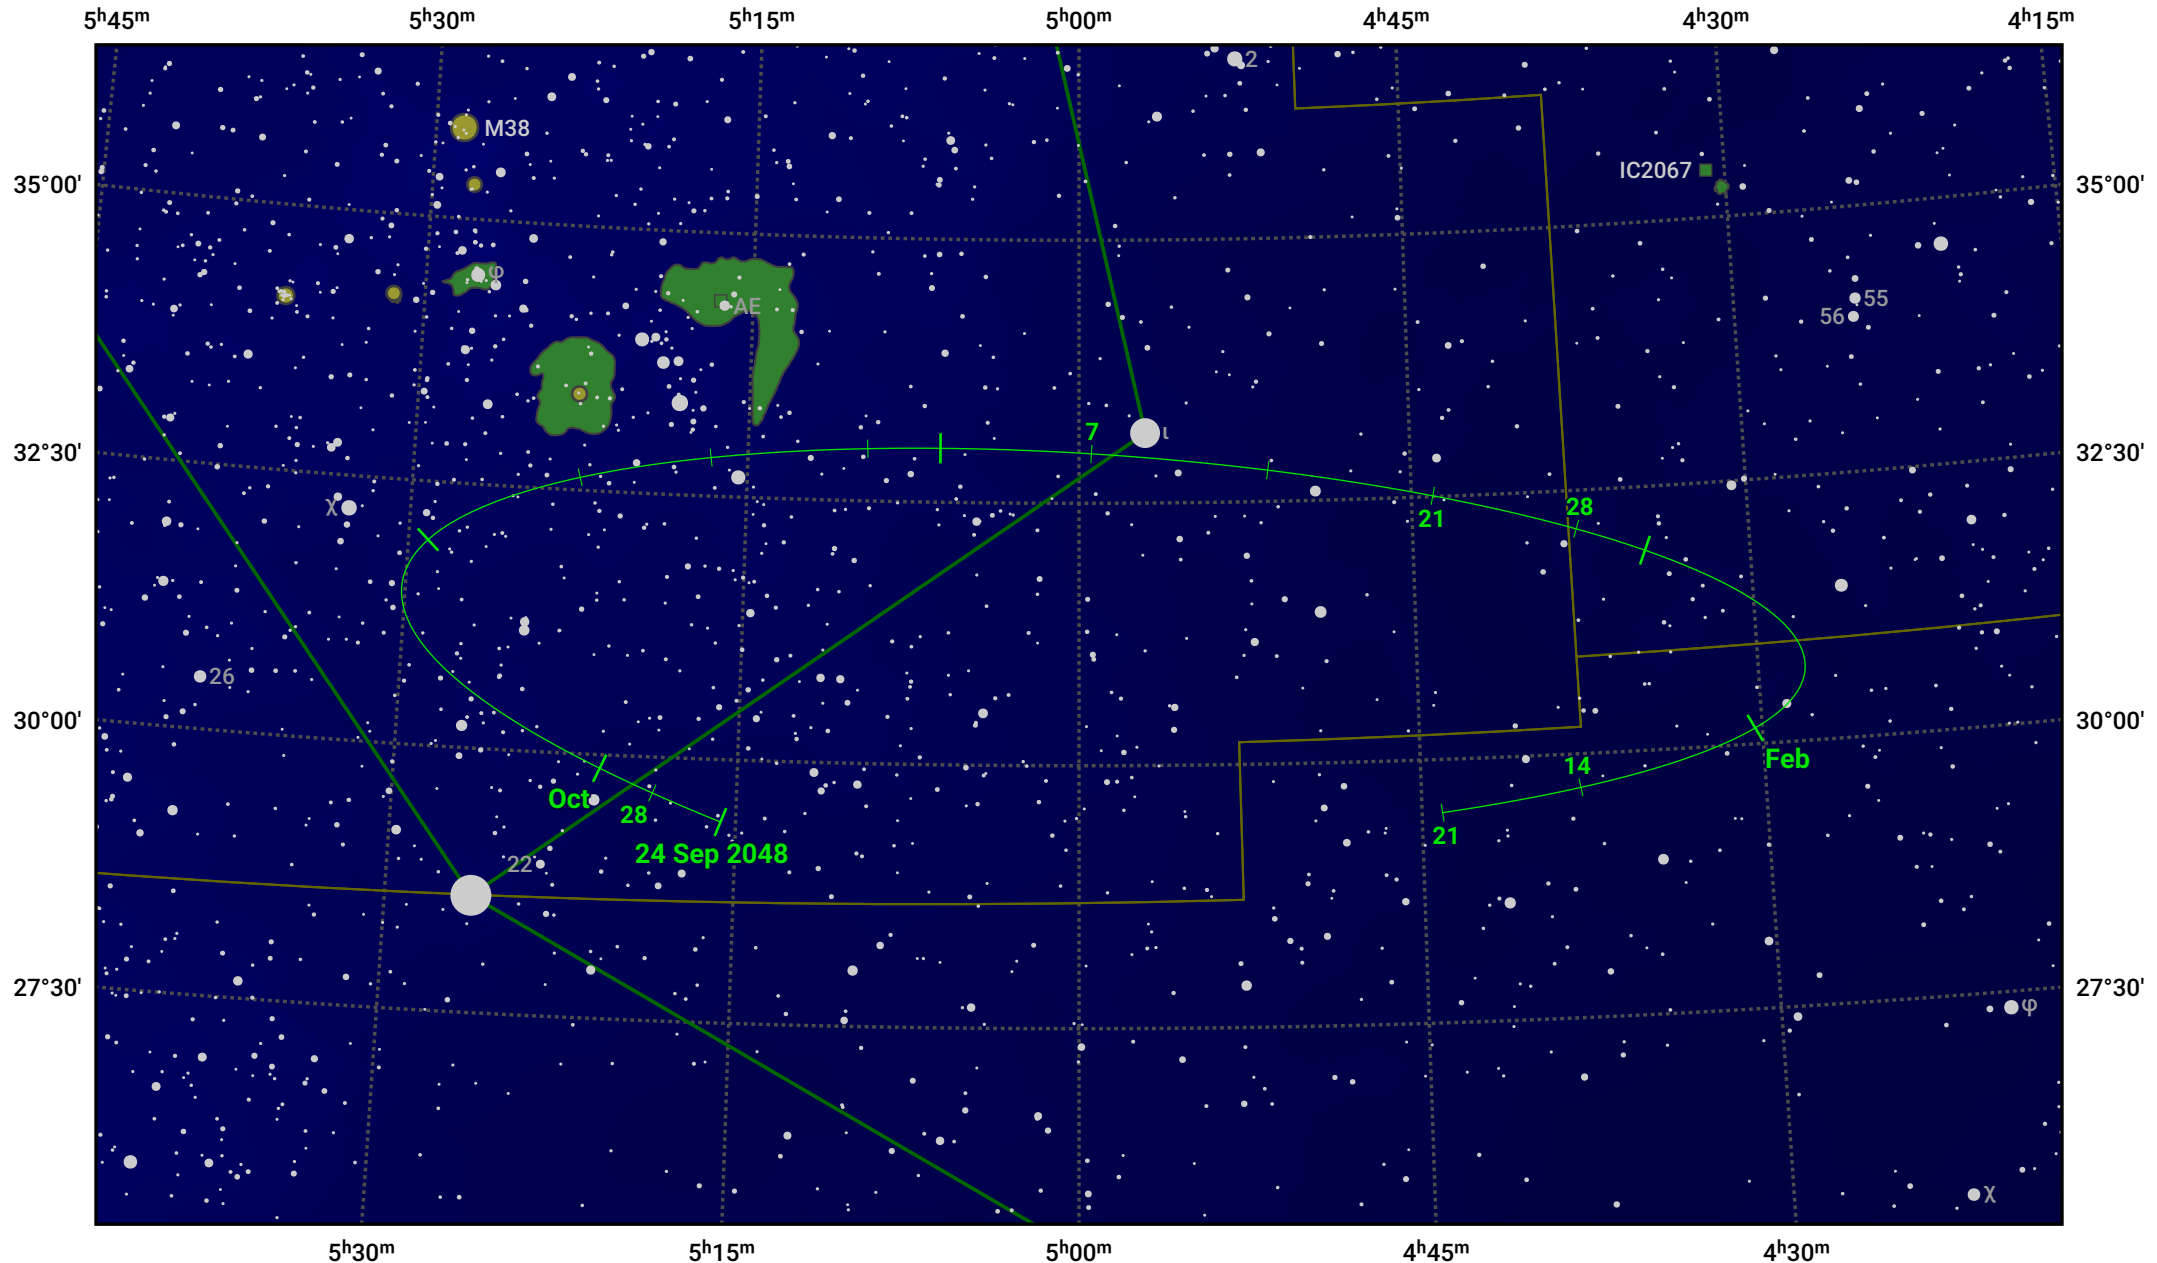

The path of Asteroid 29 Amphitrite around opposition on 8 Dec 2048

© Dominic Ford 2011–2024. Date markers placed at midnight UTC. Downloaded from <https://in-the-sky.org>

Magnitude scale: 10.0 9.0 8.0 7.0 6.0 5.0 4.0 3.0 2.0 1.0

— Ecliptic Plane

Galaxy Bright nebula Open cluster Globular cluster

Date	Mag	Phase
2048 Oct 1	10.3	96%
2048 Nov 1	9.7	98%
2048 Nov 14	9.4	99%
2048 Dec 1	9.0	100%
2049 Jan 1	9.4	99%
2049 Feb 1	10.2	97%
2049 Feb 17	10.5	96%