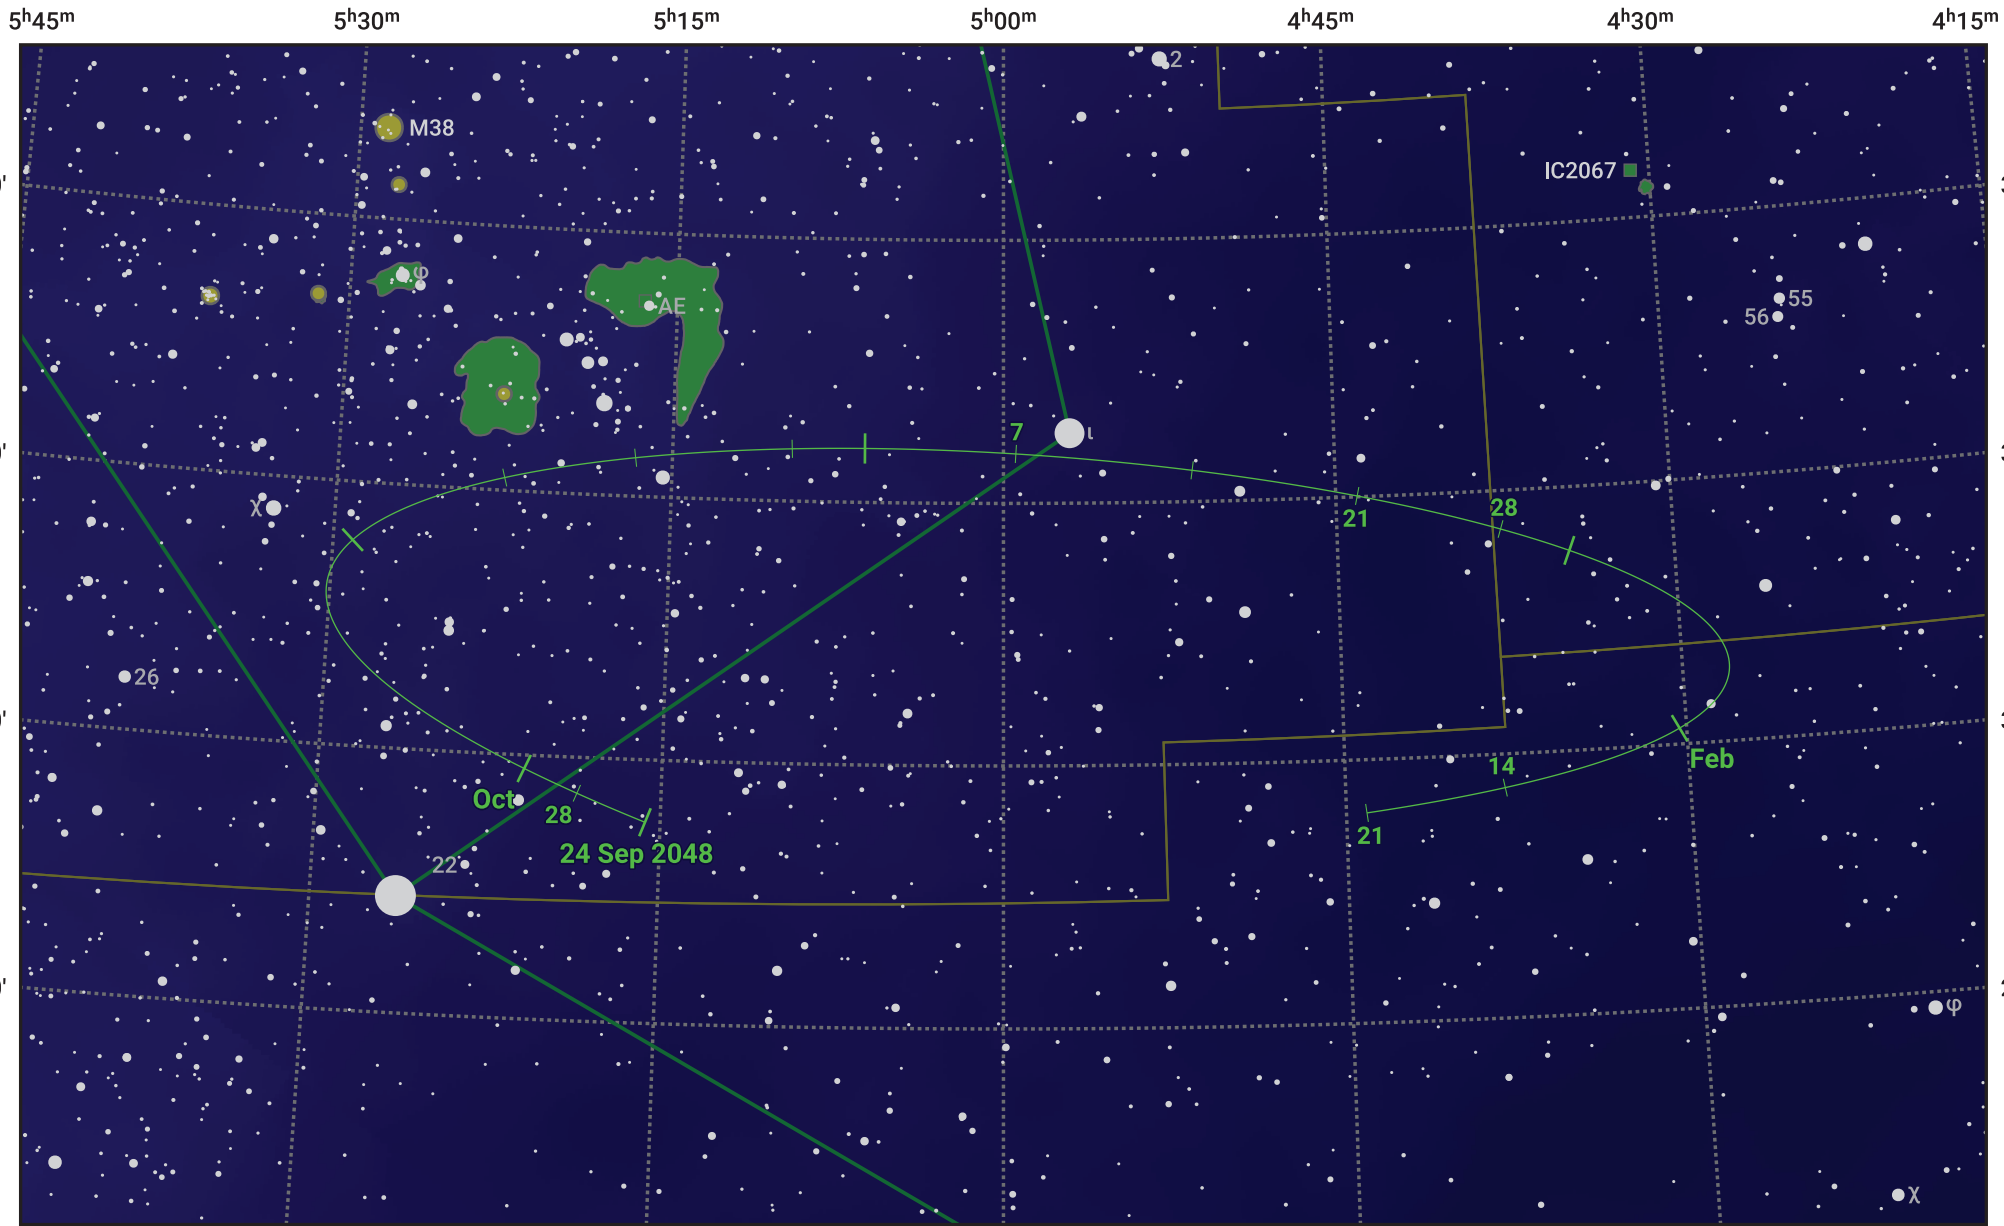

The path of Asteroid 29 Amphitrite around opposition on 8 Dec 2048

© Dominic Ford 2011–2024. Date markers placed at midnight UTC. Downloaded from <https://in-the-sky.org>

Magnitude scale: 10.0 9.0 8.0 7.0 6.0 5.0 4.0 3.0 2.0 1.0

— Ecliptic Plane

- Galaxy
- Bright nebula
- Open cluster
- ⊕ Globular cluster

Date	Mag	Phase
2048 Oct 1	10.3	96%
2048 Nov 1	9.7	98%
2048 Nov 14	9.4	99%
2048 Dec 1	9.0	100%
2049 Jan 1	9.4	99%
2049 Feb 1	10.2	97%
2049 Feb 17	10.5	96%