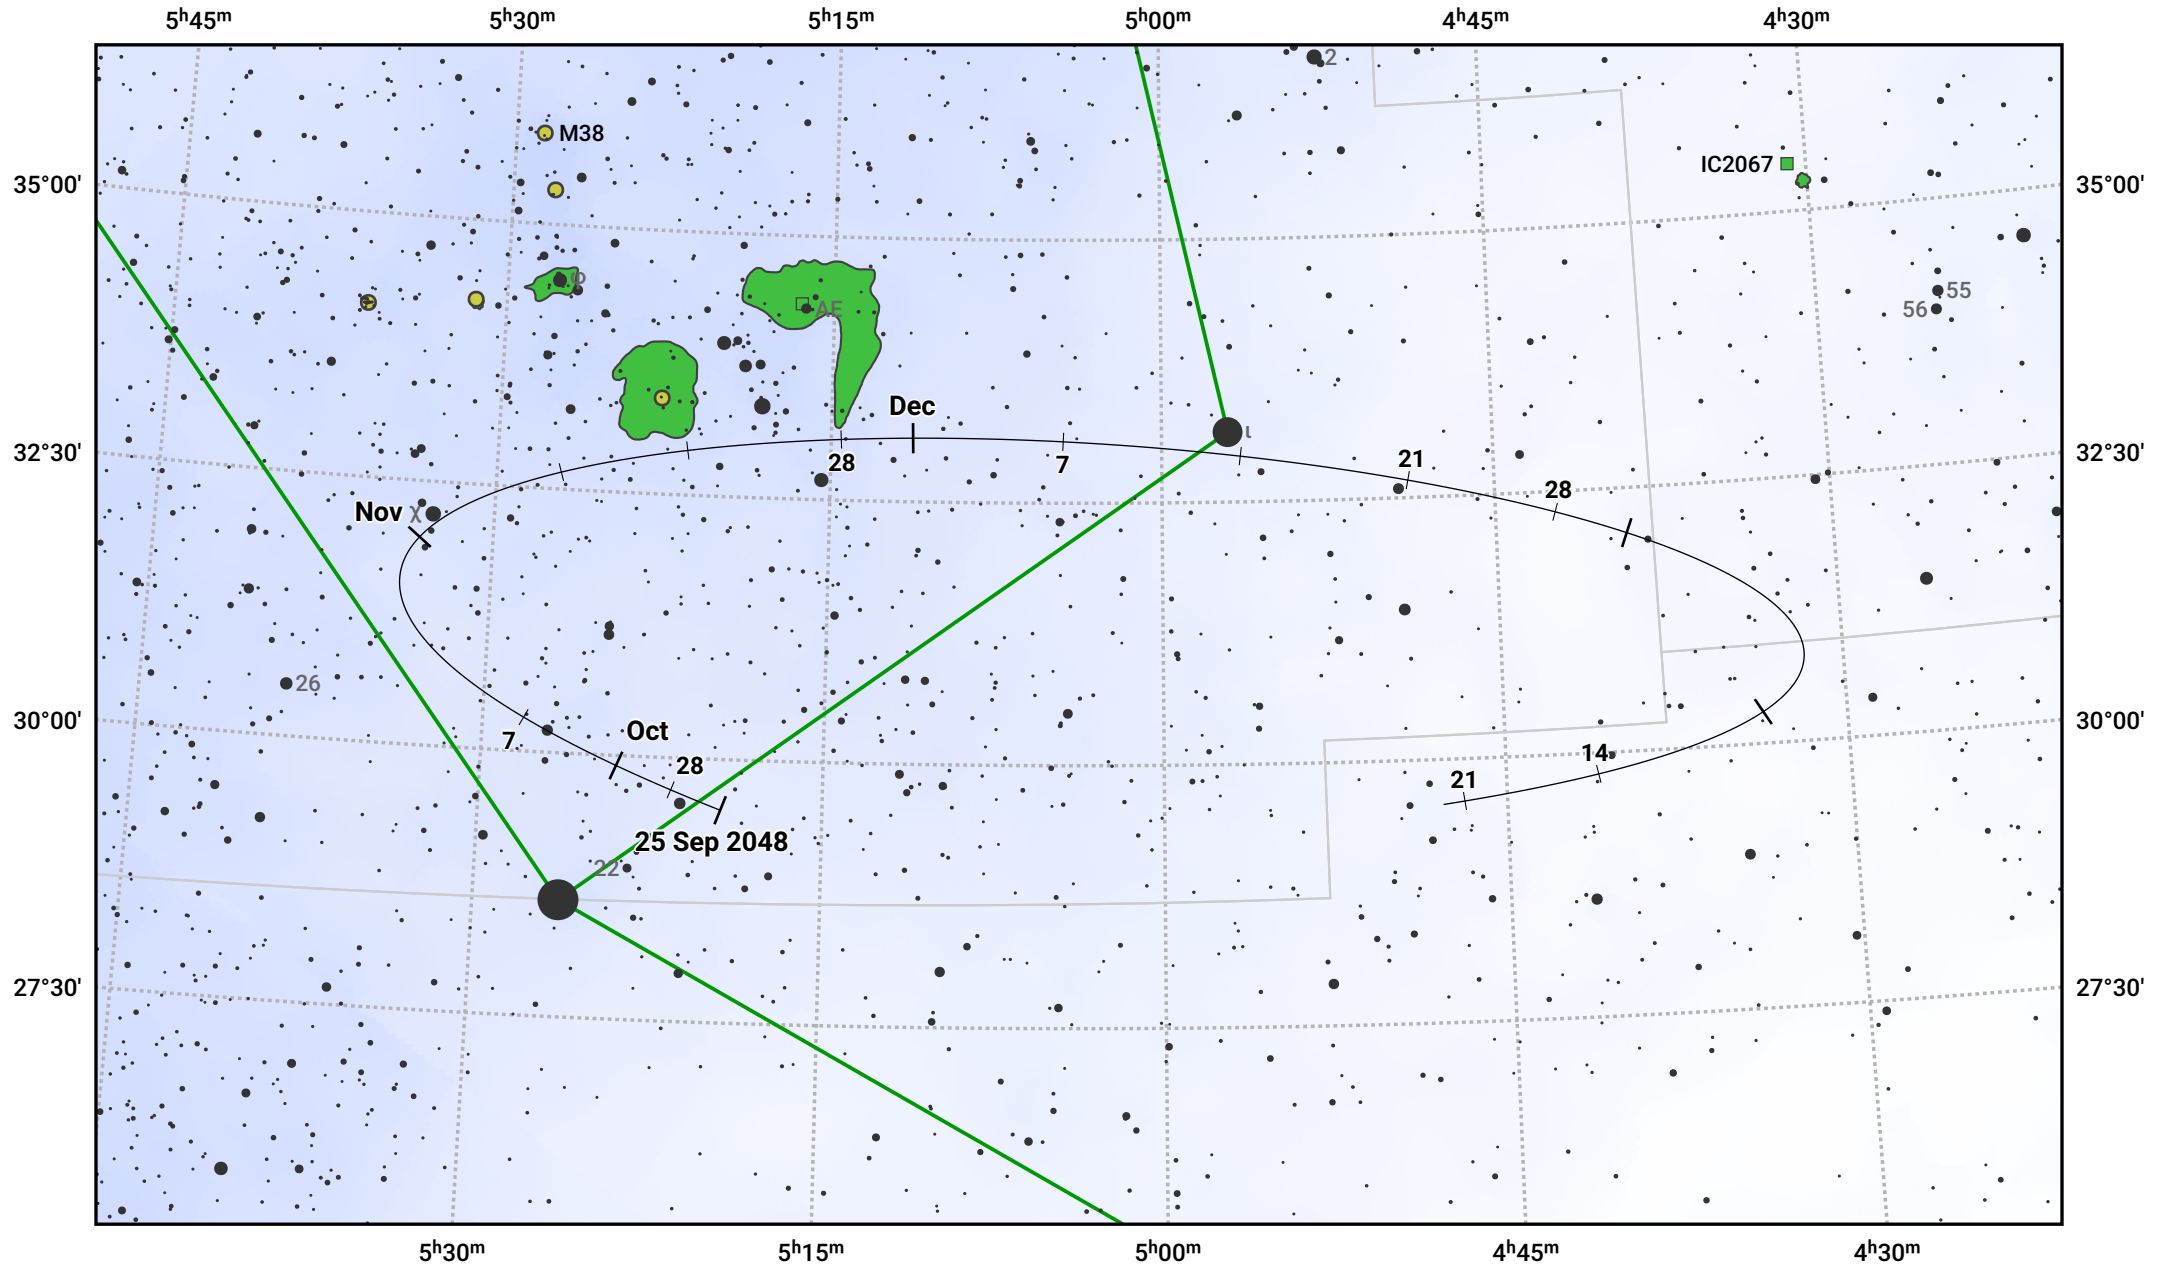

The path of Asteroid 29 Amphitrite around opposition on 9 Dec 2048

© Dominic Ford 2011–2024. Date markers placed at midnight UTC. Downloaded from <https://in-the-sky.org>

Magnitude scale: 10.0 9.0 8.0 7.0 6.0 5.0 4.0 3.0 2.0 1.0

— Ecliptic Plane

- Galaxy
- Bright nebula
- Open cluster
- Globular cluster

Date	Mag	Phase
2048 Oct 1	10.4	96%
2048 Nov 1	9.8	98%
2048 Nov 15	9.4	99%
2048 Dec 1	9.1	100%
2049 Jan 1	9.4	99%
2049 Feb 1	10.1	97%
2049 Feb 18	10.5	96%