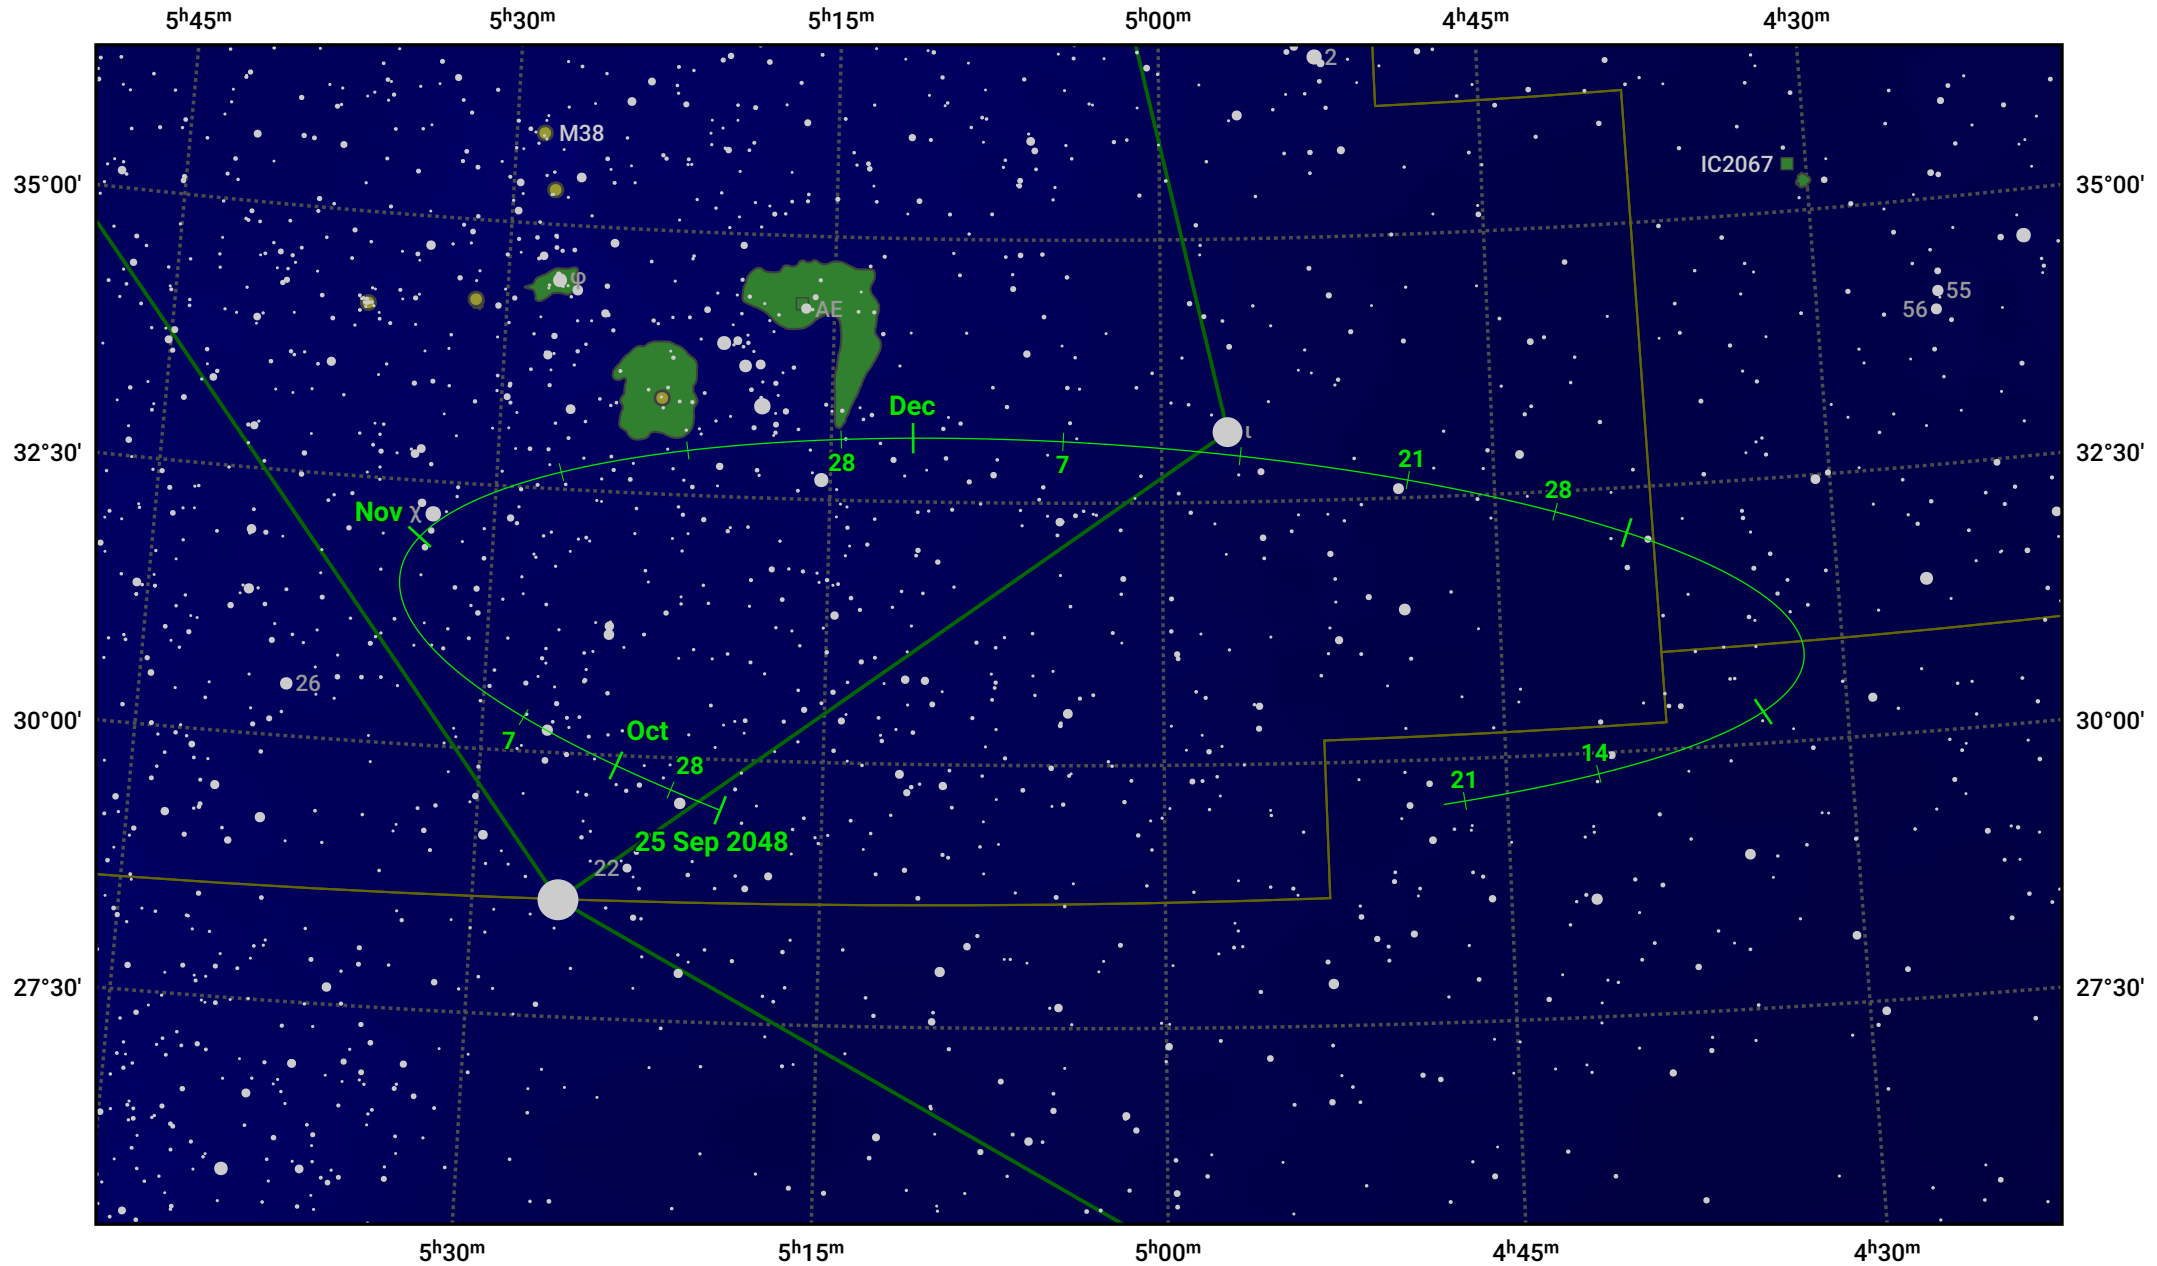

# The path of Asteroid 29 Amphitrite around opposition on 9 Dec 2048

© Dominic Ford 2011–2024. Date markers placed at midnight UTC. Downloaded from <https://in-the-sky.org>

Magnitude scale: 10.0 9.0 8.0 7.0 6.0 5.0 4.0 3.0 2.0 1.0

— Ecliptic Plane

- Galaxy
- Bright nebula
- Open cluster
- Globular cluster

Date	Mag	Phase
2048 Oct 1	10.4	96%
2048 Nov 1	9.8	98%
2048 Nov 15	9.4	99%
2048 Dec 1	9.1	100%
2049 Jan 1	9.4	99%
2049 Feb 1	10.1	97%
2049 Feb 18	10.5	96%