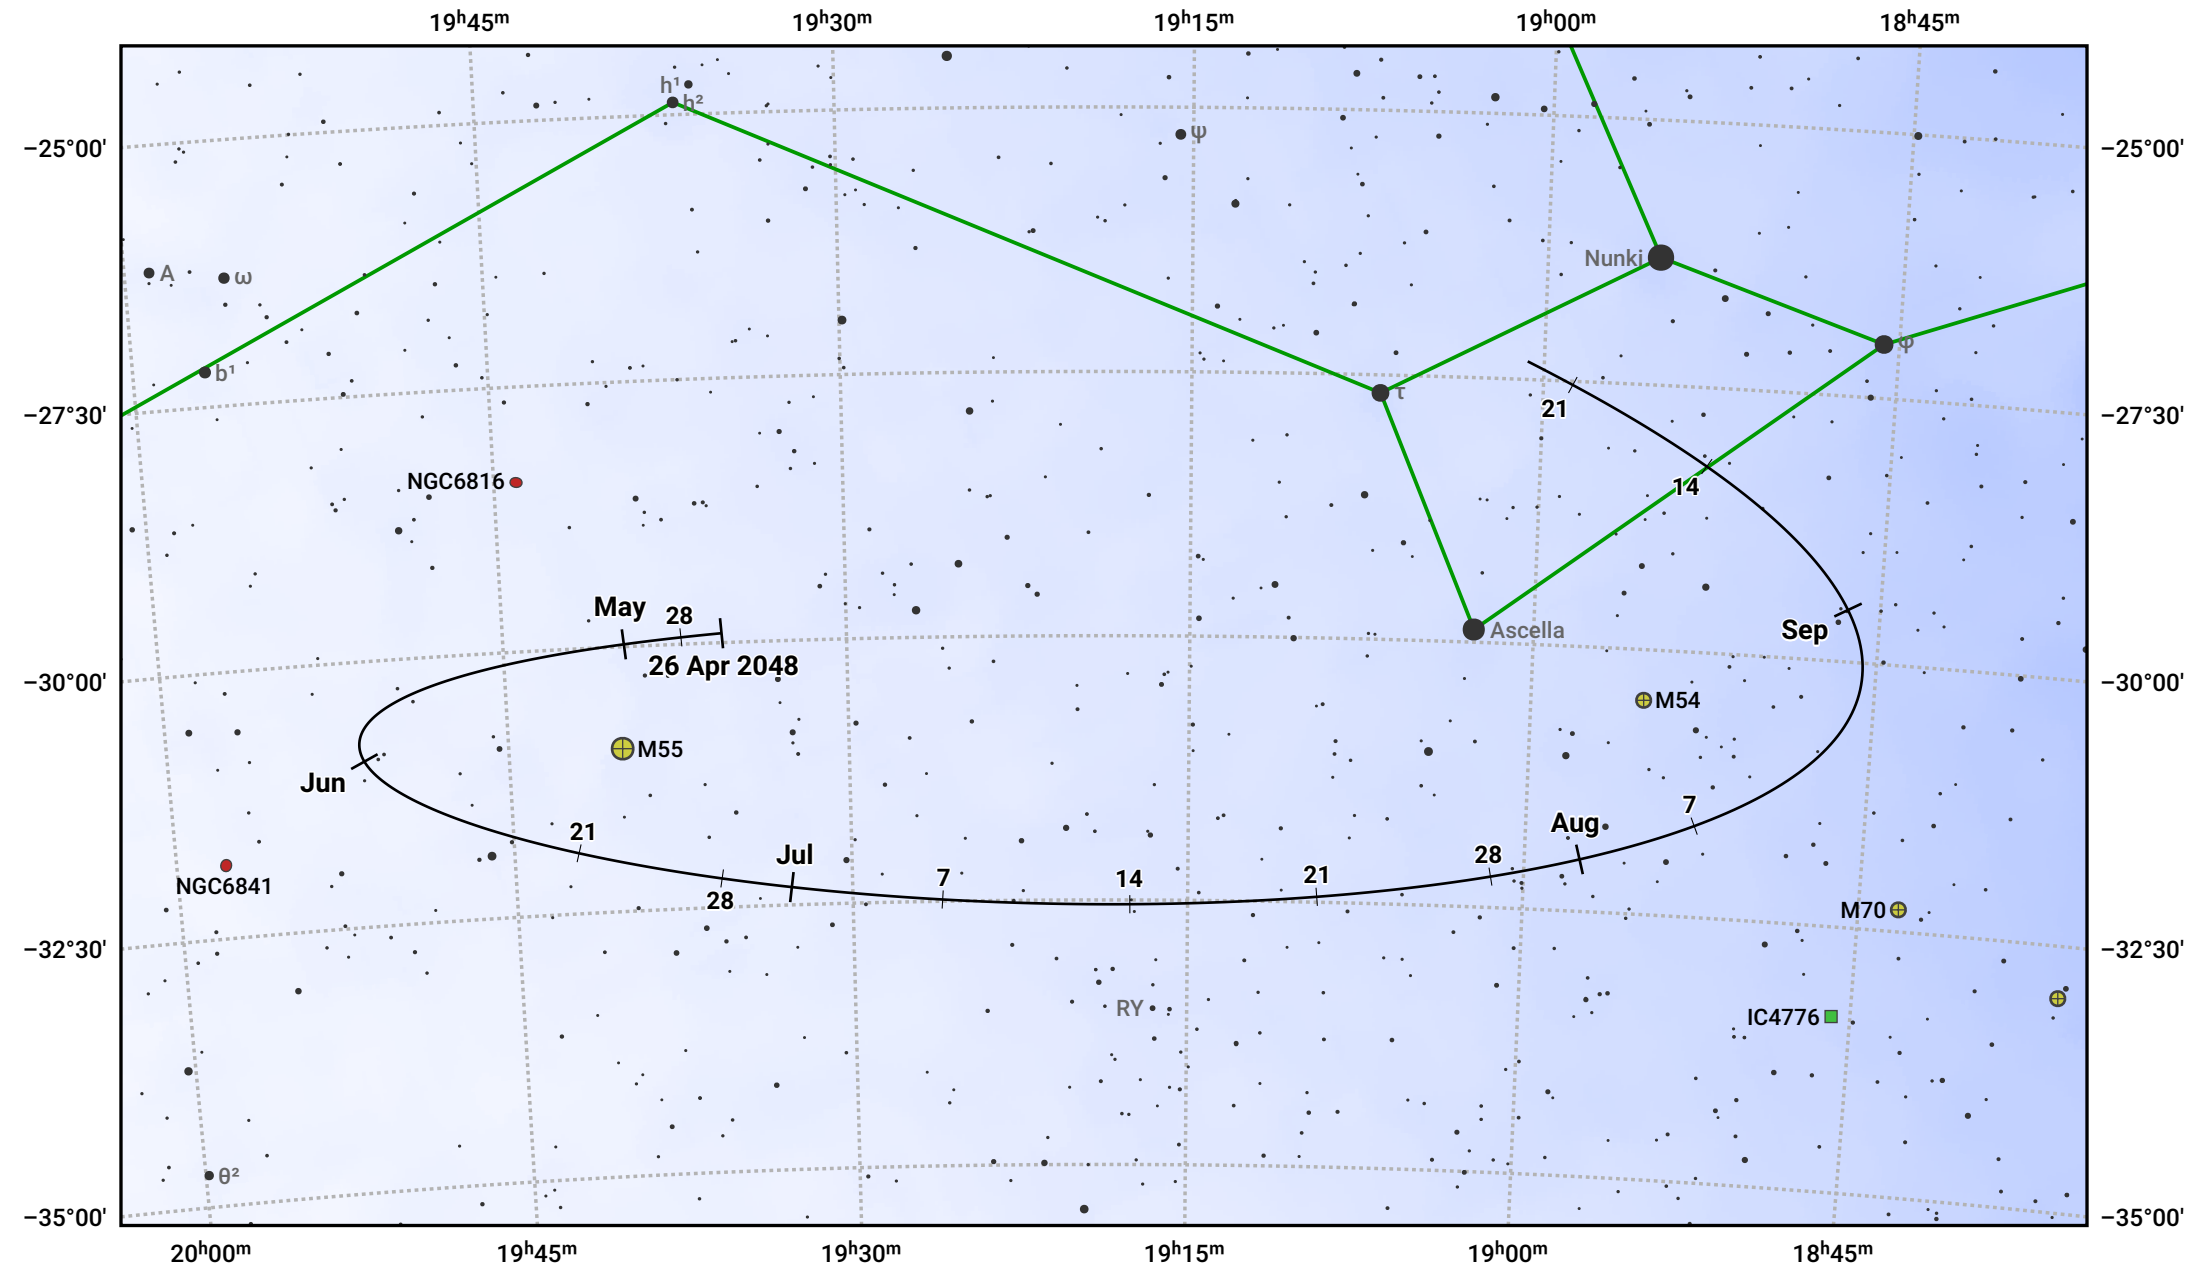

The path of Asteroid 192 Nausikaa around opposition on 10 Jul 2048

© Dominic Ford 2011–2024. Date markers placed at midnight UTC. Downloaded from <https://in-the-sky.org>

Magnitude scale: 9.0 8.0 7.0 6.0 5.0 4.0 3.0 2.0

— Ecliptic Plane

Galaxy Bright nebula Open cluster Globular cluster

Date	Mag	Phase
2048 May 1	11.6	96%
2048 Jun 1	10.8	98%
2048 Jun 6	10.7	98%
2048 Jul 1	9.9	100%
2048 Aug 1	10.0	99%
2048 Sep 1	10.6	95%