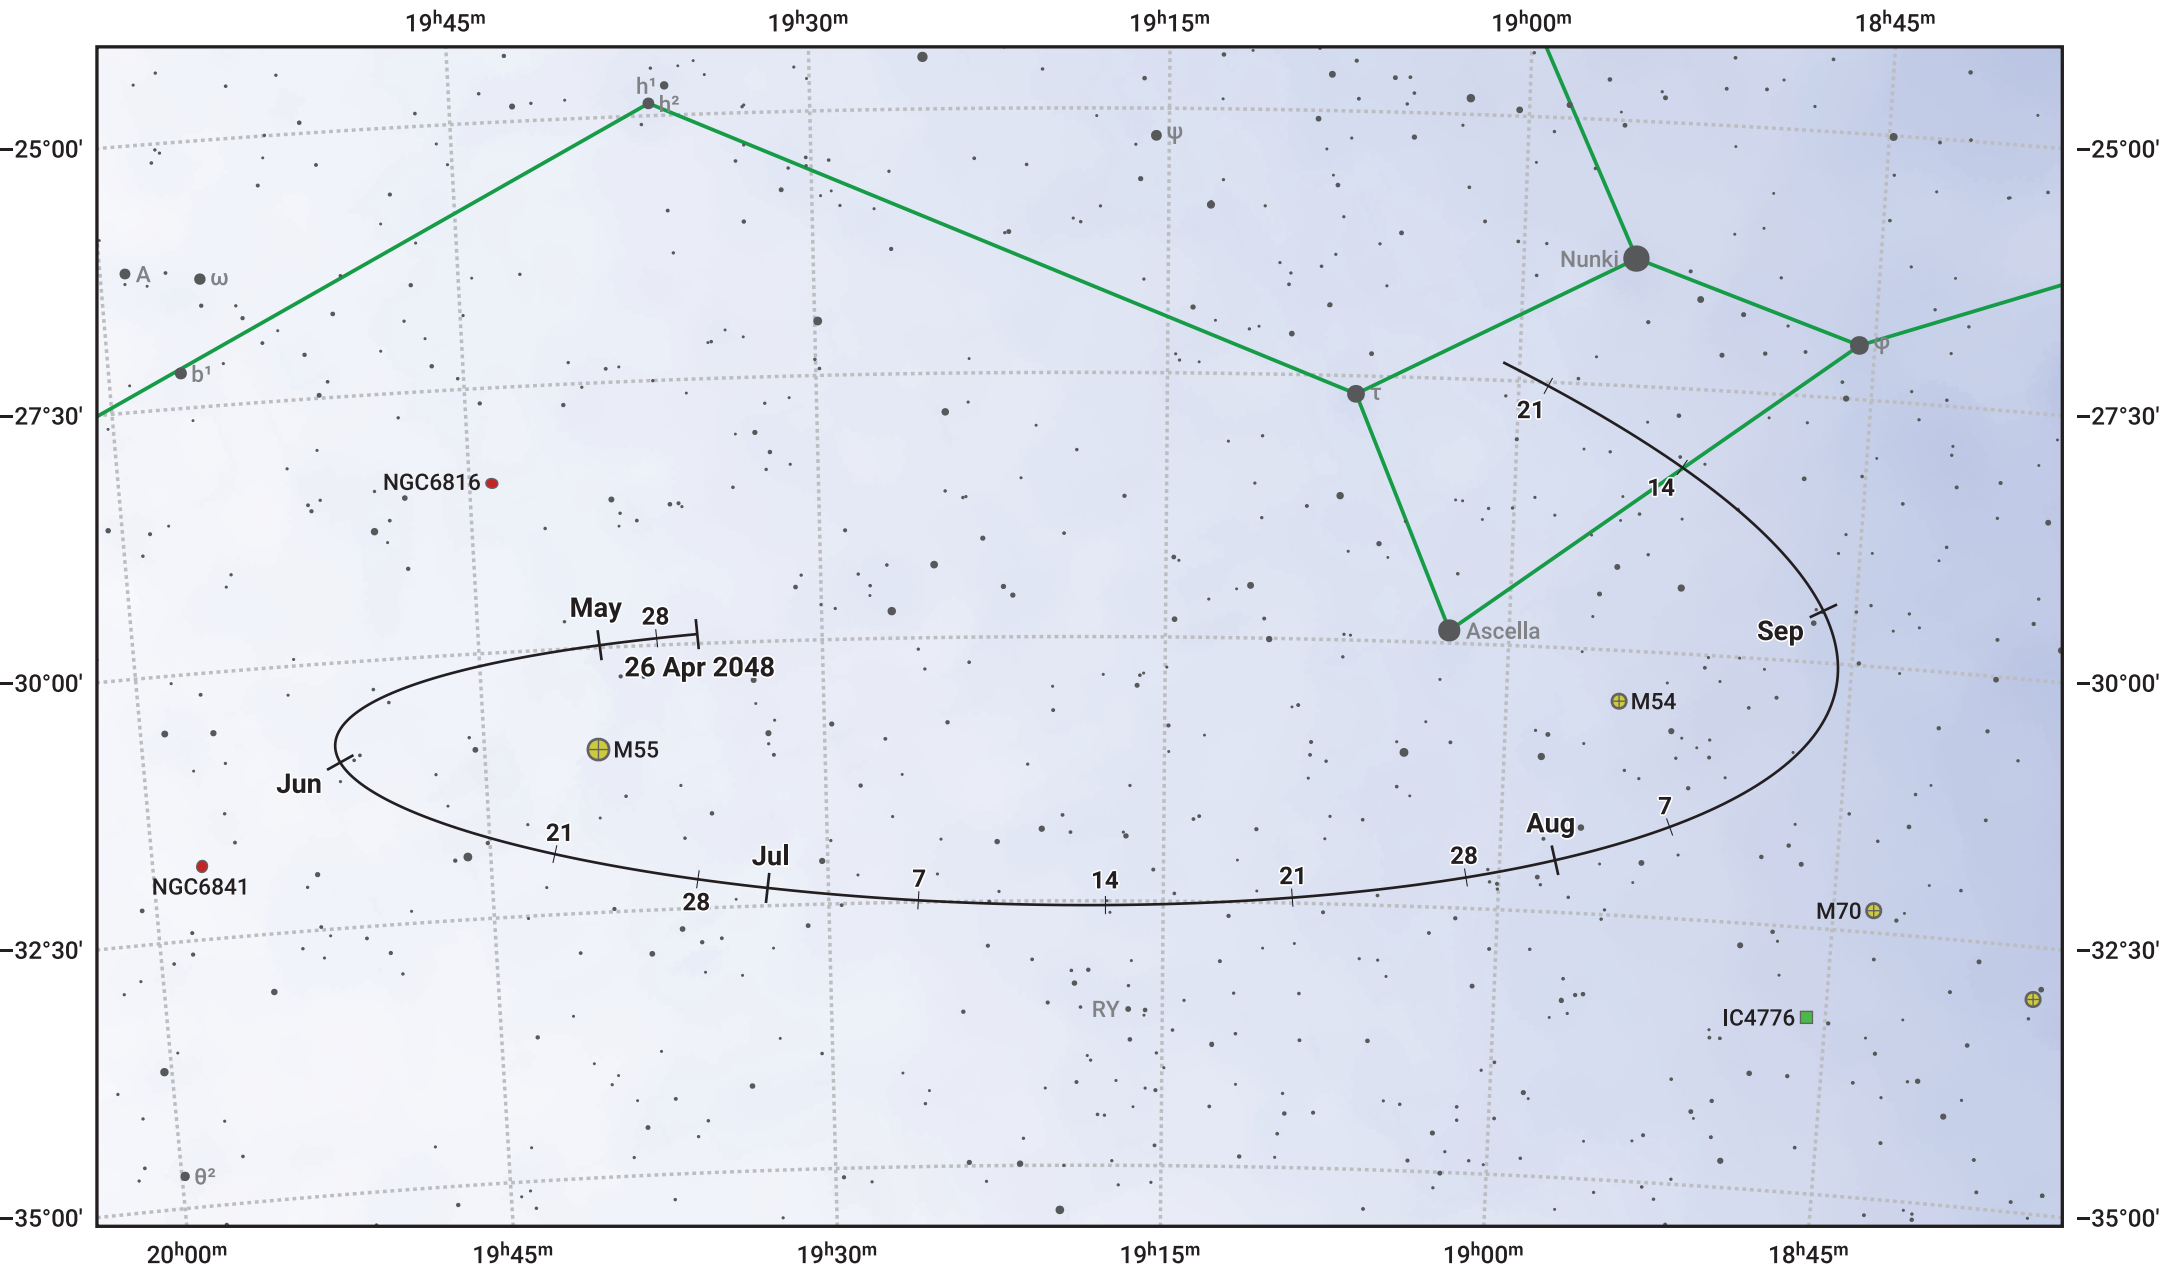

The path of Asteroid 192 Nausikaa around opposition on 10 Jul 2048

Magnitude scale: 9.0 8.0 7.0 6.0 5.0 4.0 3.0 2.0

— Ecliptic Plane

Galaxy Bright nebula Open cluster Globular cluster

| Date | Mag | Phase |
|------------|------|-------|
| 2048 May 1 | 11.6 | 96% |
| 2048 Jun 1 | 10.8 | 98% |
| 2048 Jun 6 | 10.7 | 98% |
| 2048 Jul 1 | 9.9 | 100% |
| 2048 Aug 1 | 10.0 | 99% |
| 2048 Sep 1 | 10.6 | 95% |