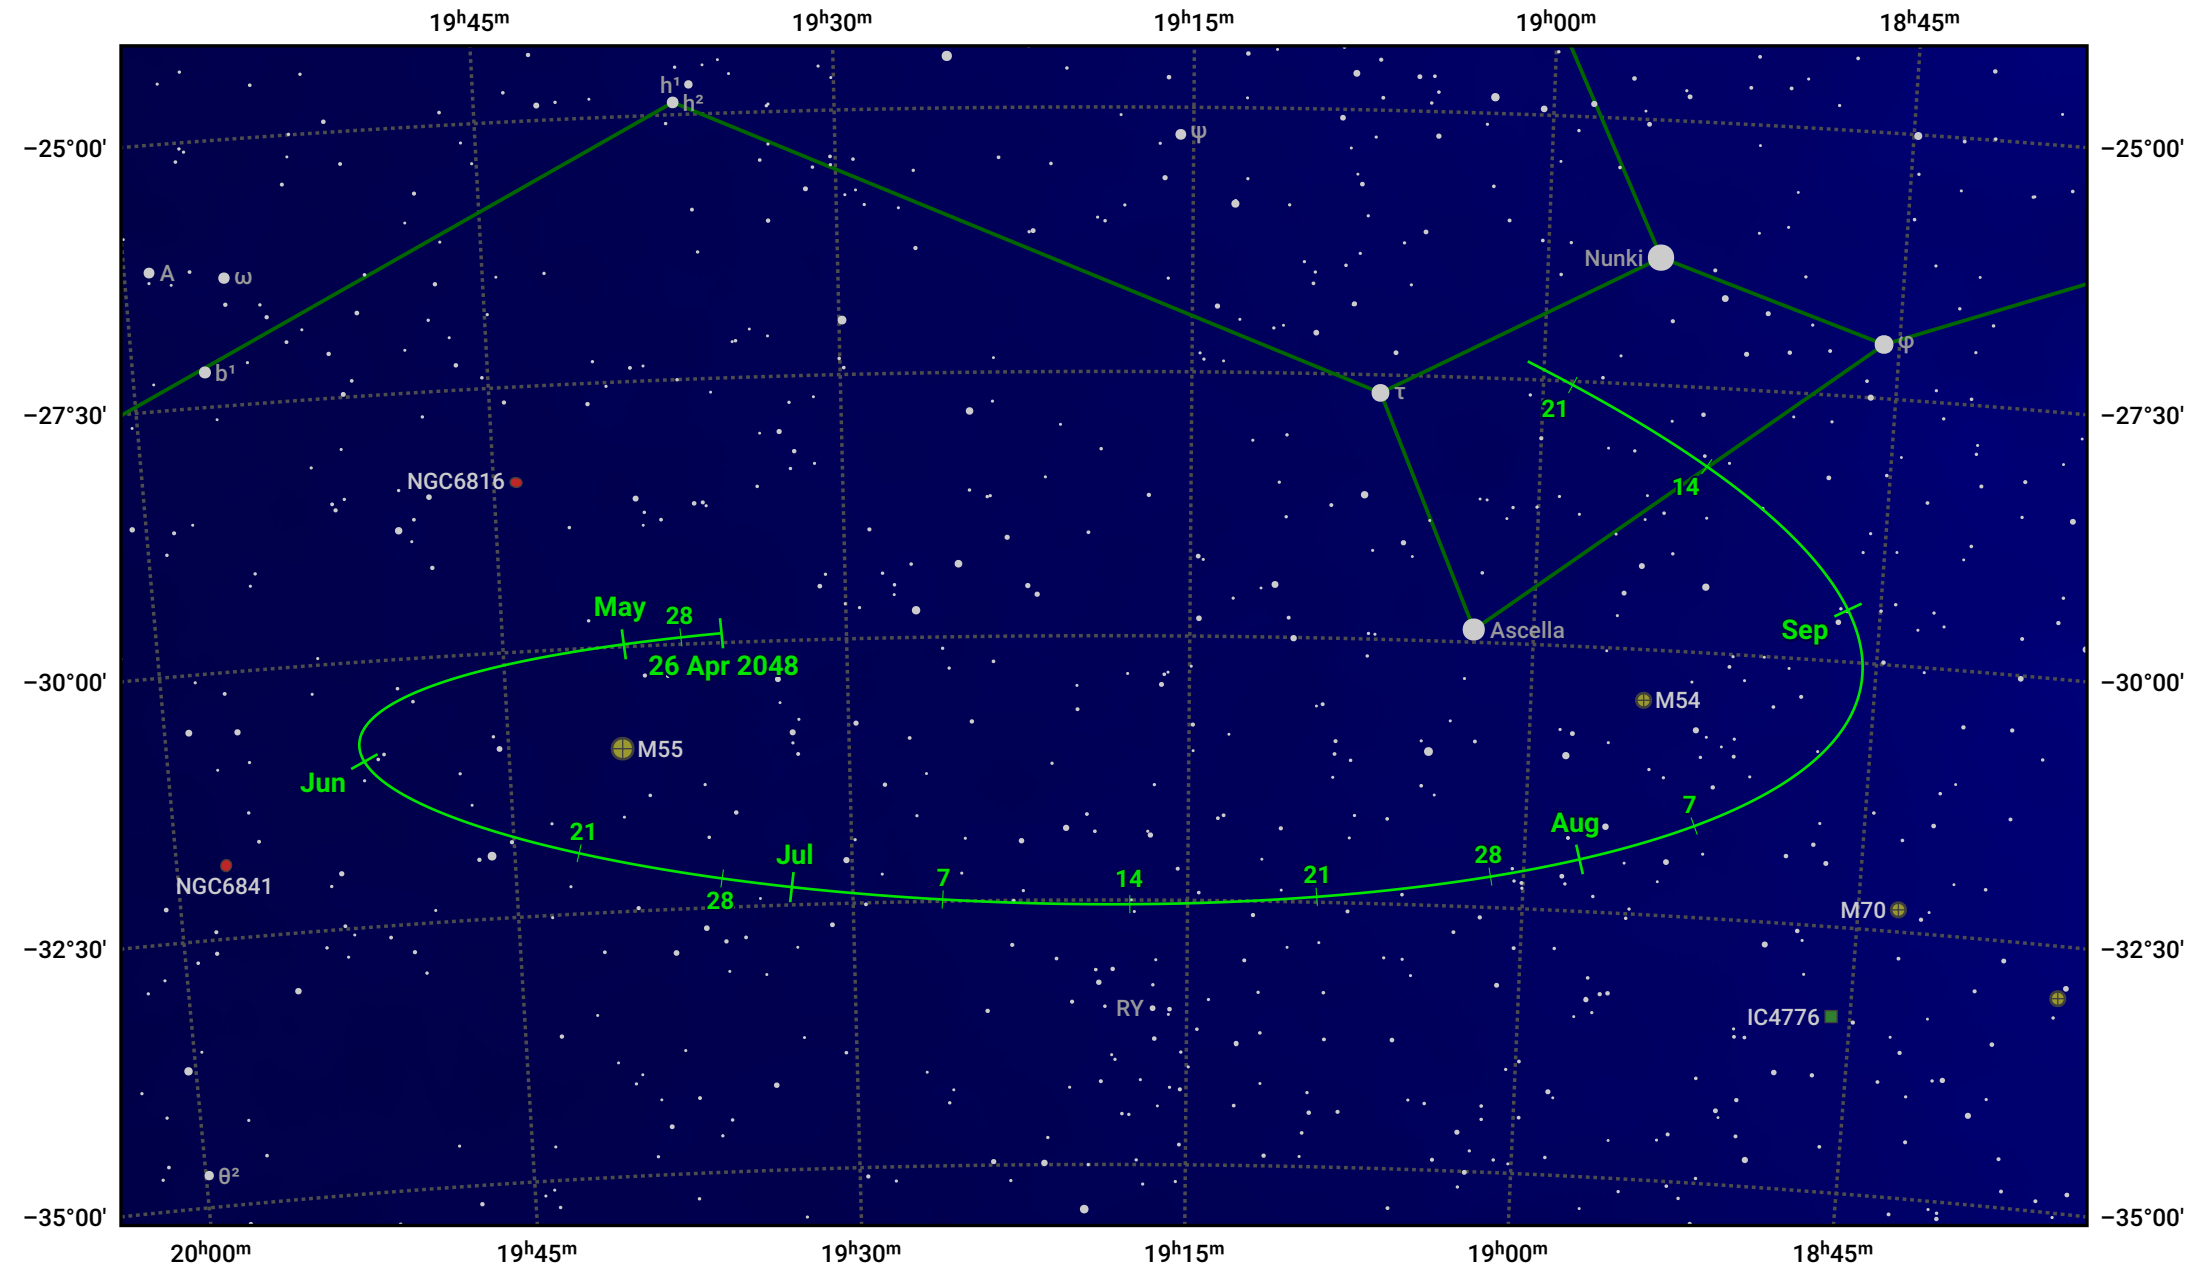

The path of Asteroid 192 Nausikaa around opposition on 10 Jul 2048

© Dominic Ford 2011–2024. Date markers placed at midnight UTC. Downloaded from <https://in-the-sky.org>

Magnitude scale: 9.0 8.0 7.0 6.0 5.0 4.0 3.0 2.0

— Ecliptic Plane

Galaxy Bright nebula Open cluster Globular cluster

Date	Mag	Phase
2048 May 1	11.6	96%
2048 Jun 1	10.8	98%
2048 Jun 6	10.7	98%
2048 Jul 1	9.9	100%
2048 Aug 1	10.0	99%
2048 Sep 1	10.6	95%