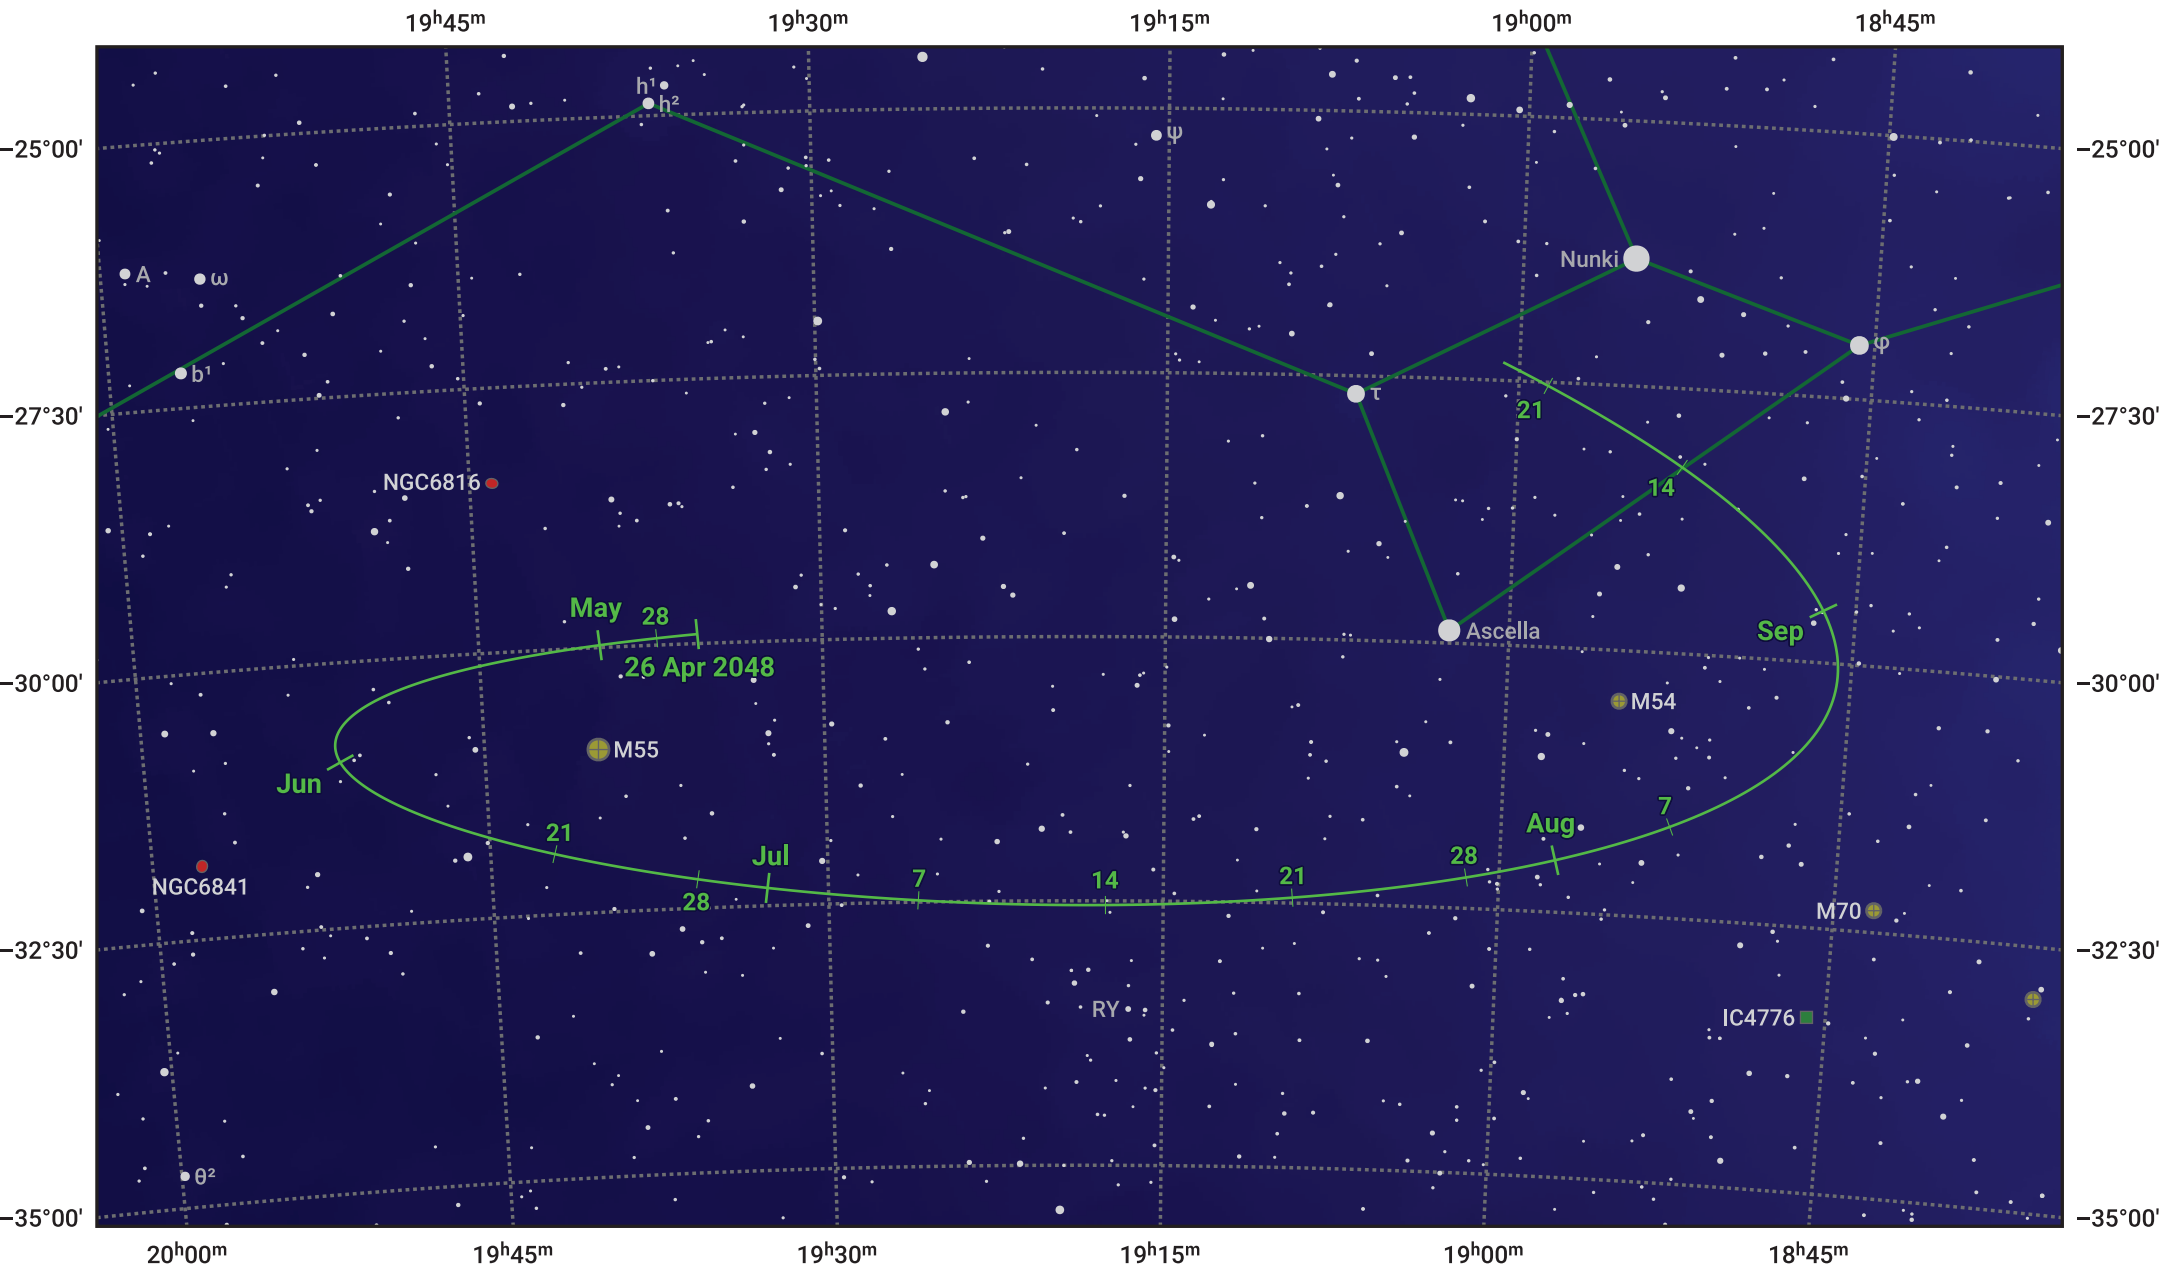

The path of Asteroid 192 Nausikaa around opposition on 10 Jul 2048

© Dominic Ford 2011–2024. Date markers placed at midnight UTC. Downloaded from <https://in-the-sky.org>

Magnitude scale: 9.0 8.0 7.0 6.0 5.0 4.0 3.0 2.0

Ecliptic Plane

Galaxy Bright nebula Open cluster Globular cluster

Date	Mag	Phase
2048 May 1	11.6	96%
2048 Jun 1	10.8	98%
2048 Jun 6	10.7	98%
2048 Jul 1	9.9	100%
2048 Aug 1	10.0	99%
2048 Sep 1	10.6	95%