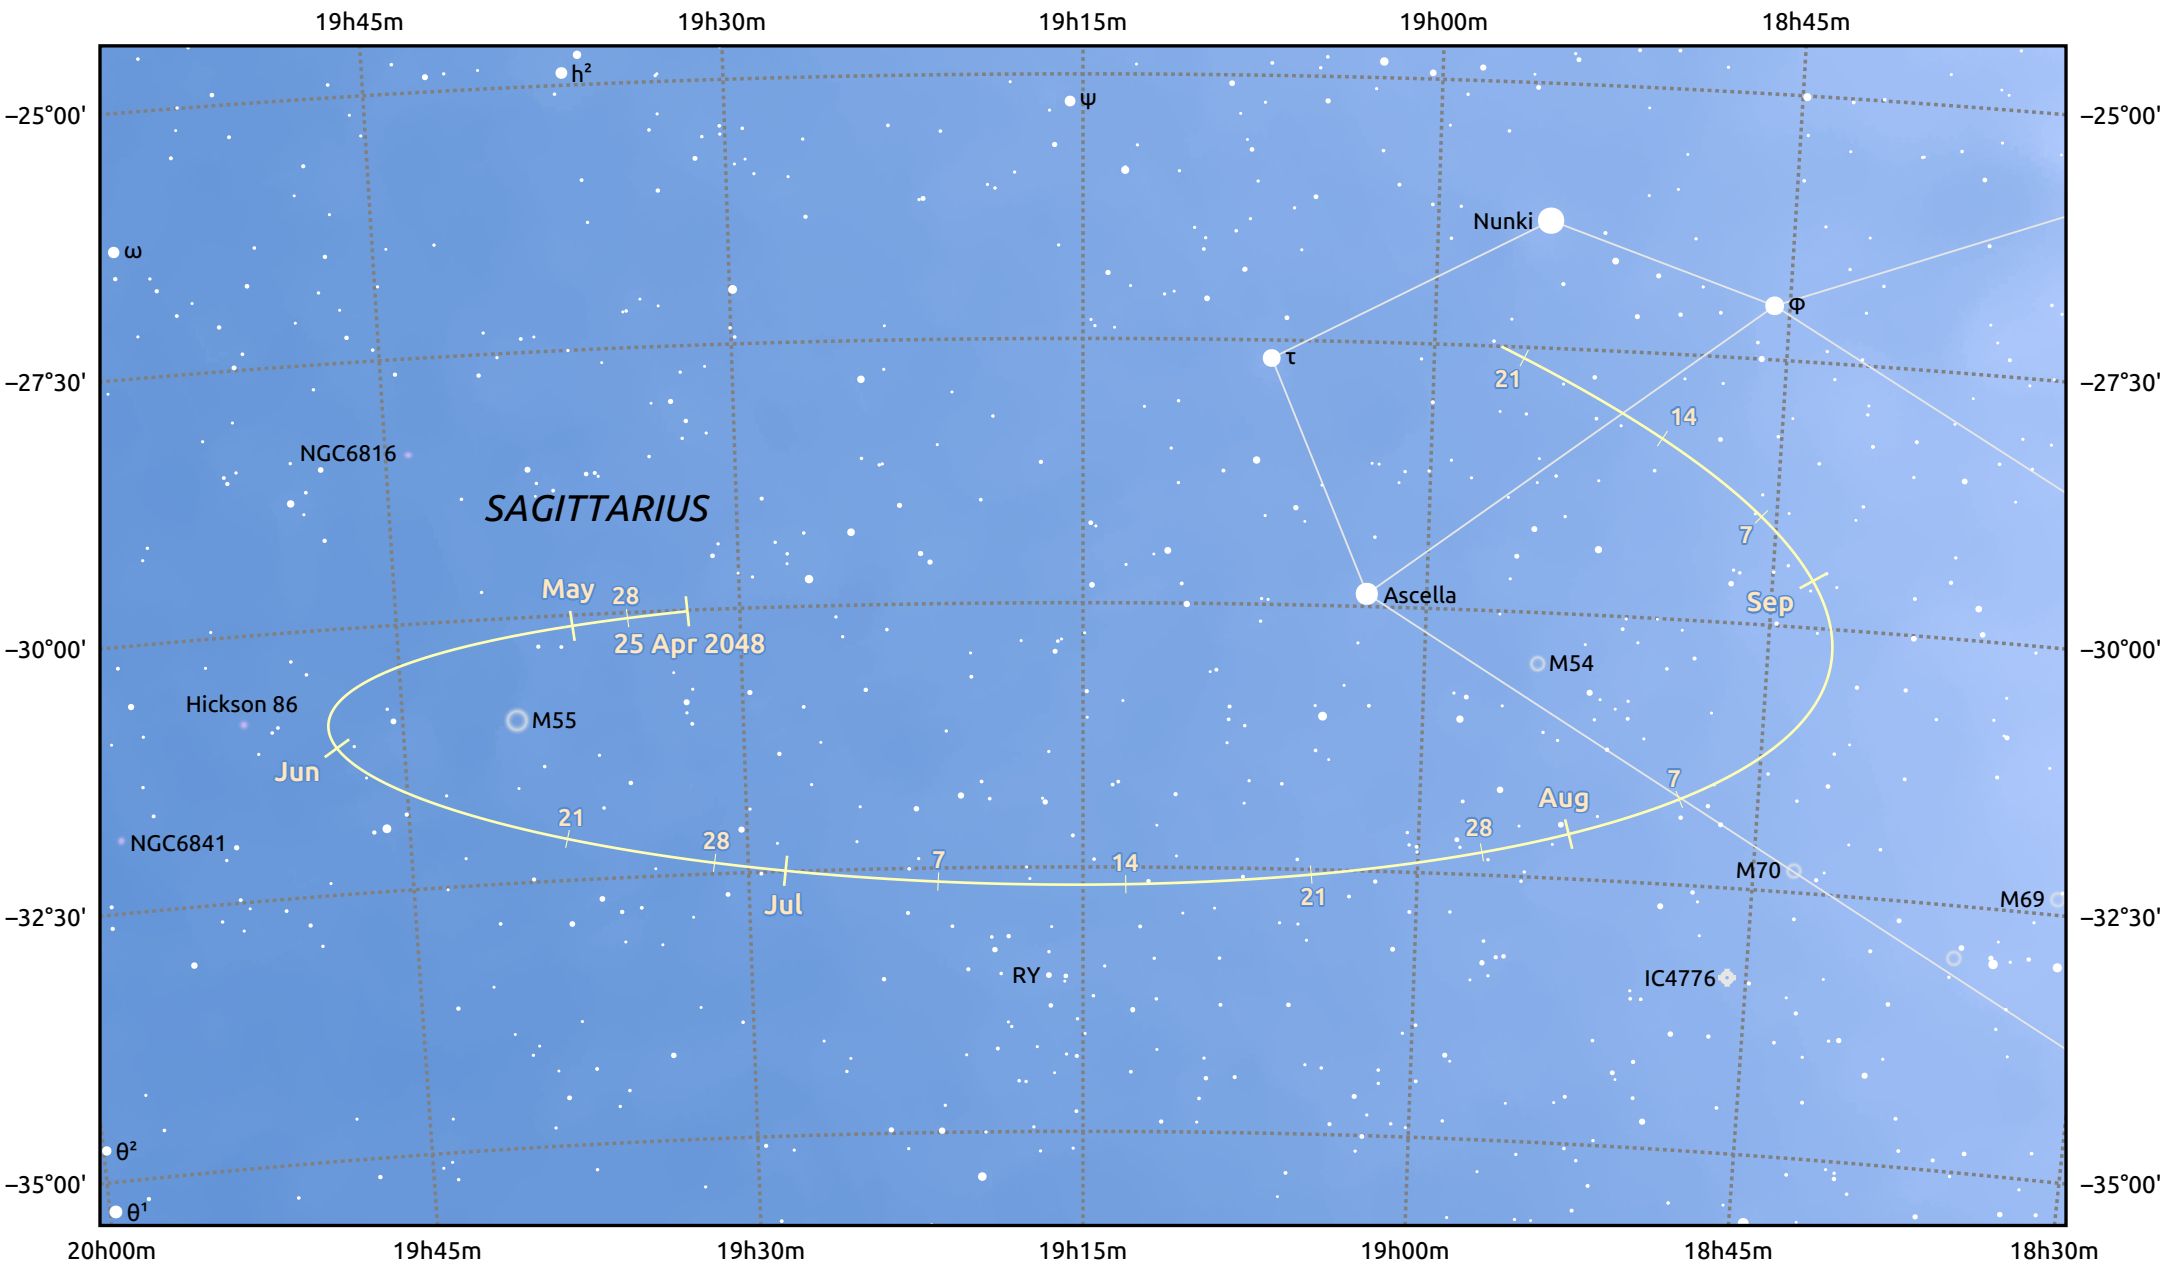

The path of Asteroid 192 Nausikaa around opposition on 9 Jul 2048

© Dominic Ford 2011–2025. Date markers placed at midnight UTC. Downloaded from <https://in-the-sky.org>

Magnitude scale: 9.0 8.0 7.0 6.0 5.0 4.0 3.0 2.0

— Ecliptic Plane

Galaxy Bright nebula Open cluster Globular cluster Planetary nebula

Date	Mag	Phase
2048 May 1	11.6	96%
2048 Jun 1	10.8	98%
2048 Jun 5	10.7	98%
2048 Jul 1	9.9	100%
2048 Aug 1	10.1	99%
2048 Sep 1	10.6	95%