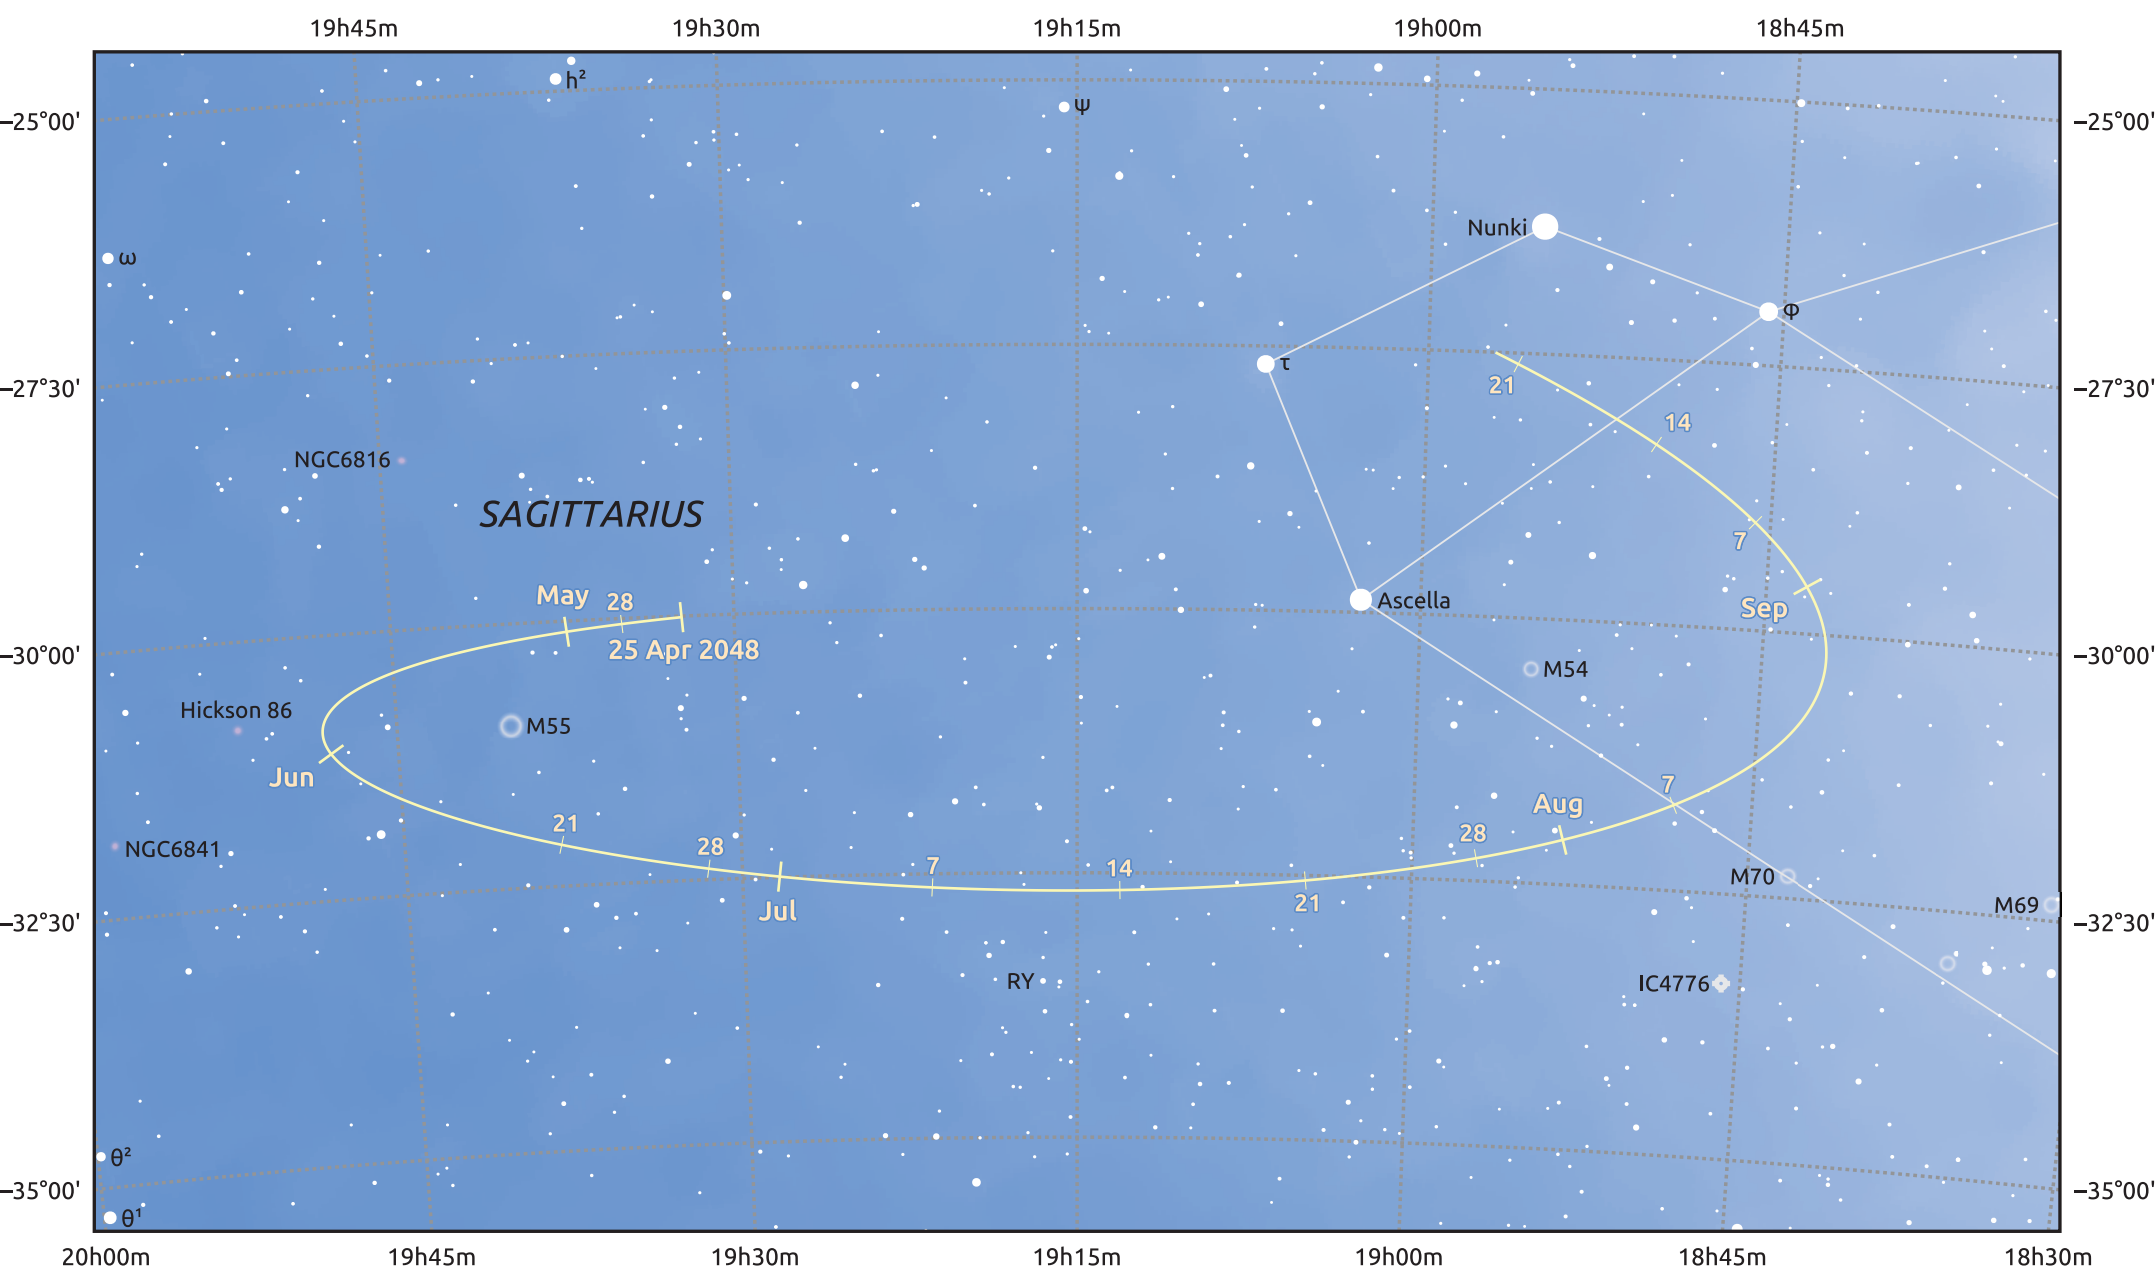

The path of Asteroid 192 Nausikaa around opposition on 9 Jul 2048

© Dominic Ford 2011–2025. Date markers placed at midnight UTC. Downloaded from <https://in-the-sky.org>

Magnitude scale: ● 9.0 ● 8.0 ● 7.0 ● 6.0 ● 5.0 ● 4.0 ● 3.0 ● 2.0

— Ecliptic Plane

- Galaxy
- Bright nebula
- Open cluster
- Globular cluster
- Planetary nebula

Date	Mag	Phase
2048 May 1	11.6	96%
2048 Jun 1	10.8	98%
2048 Jun 5	10.7	98%
2048 Jul 1	9.9	100%
2048 Aug 1	10.1	99%
2048 Sep 1	10.6	95%