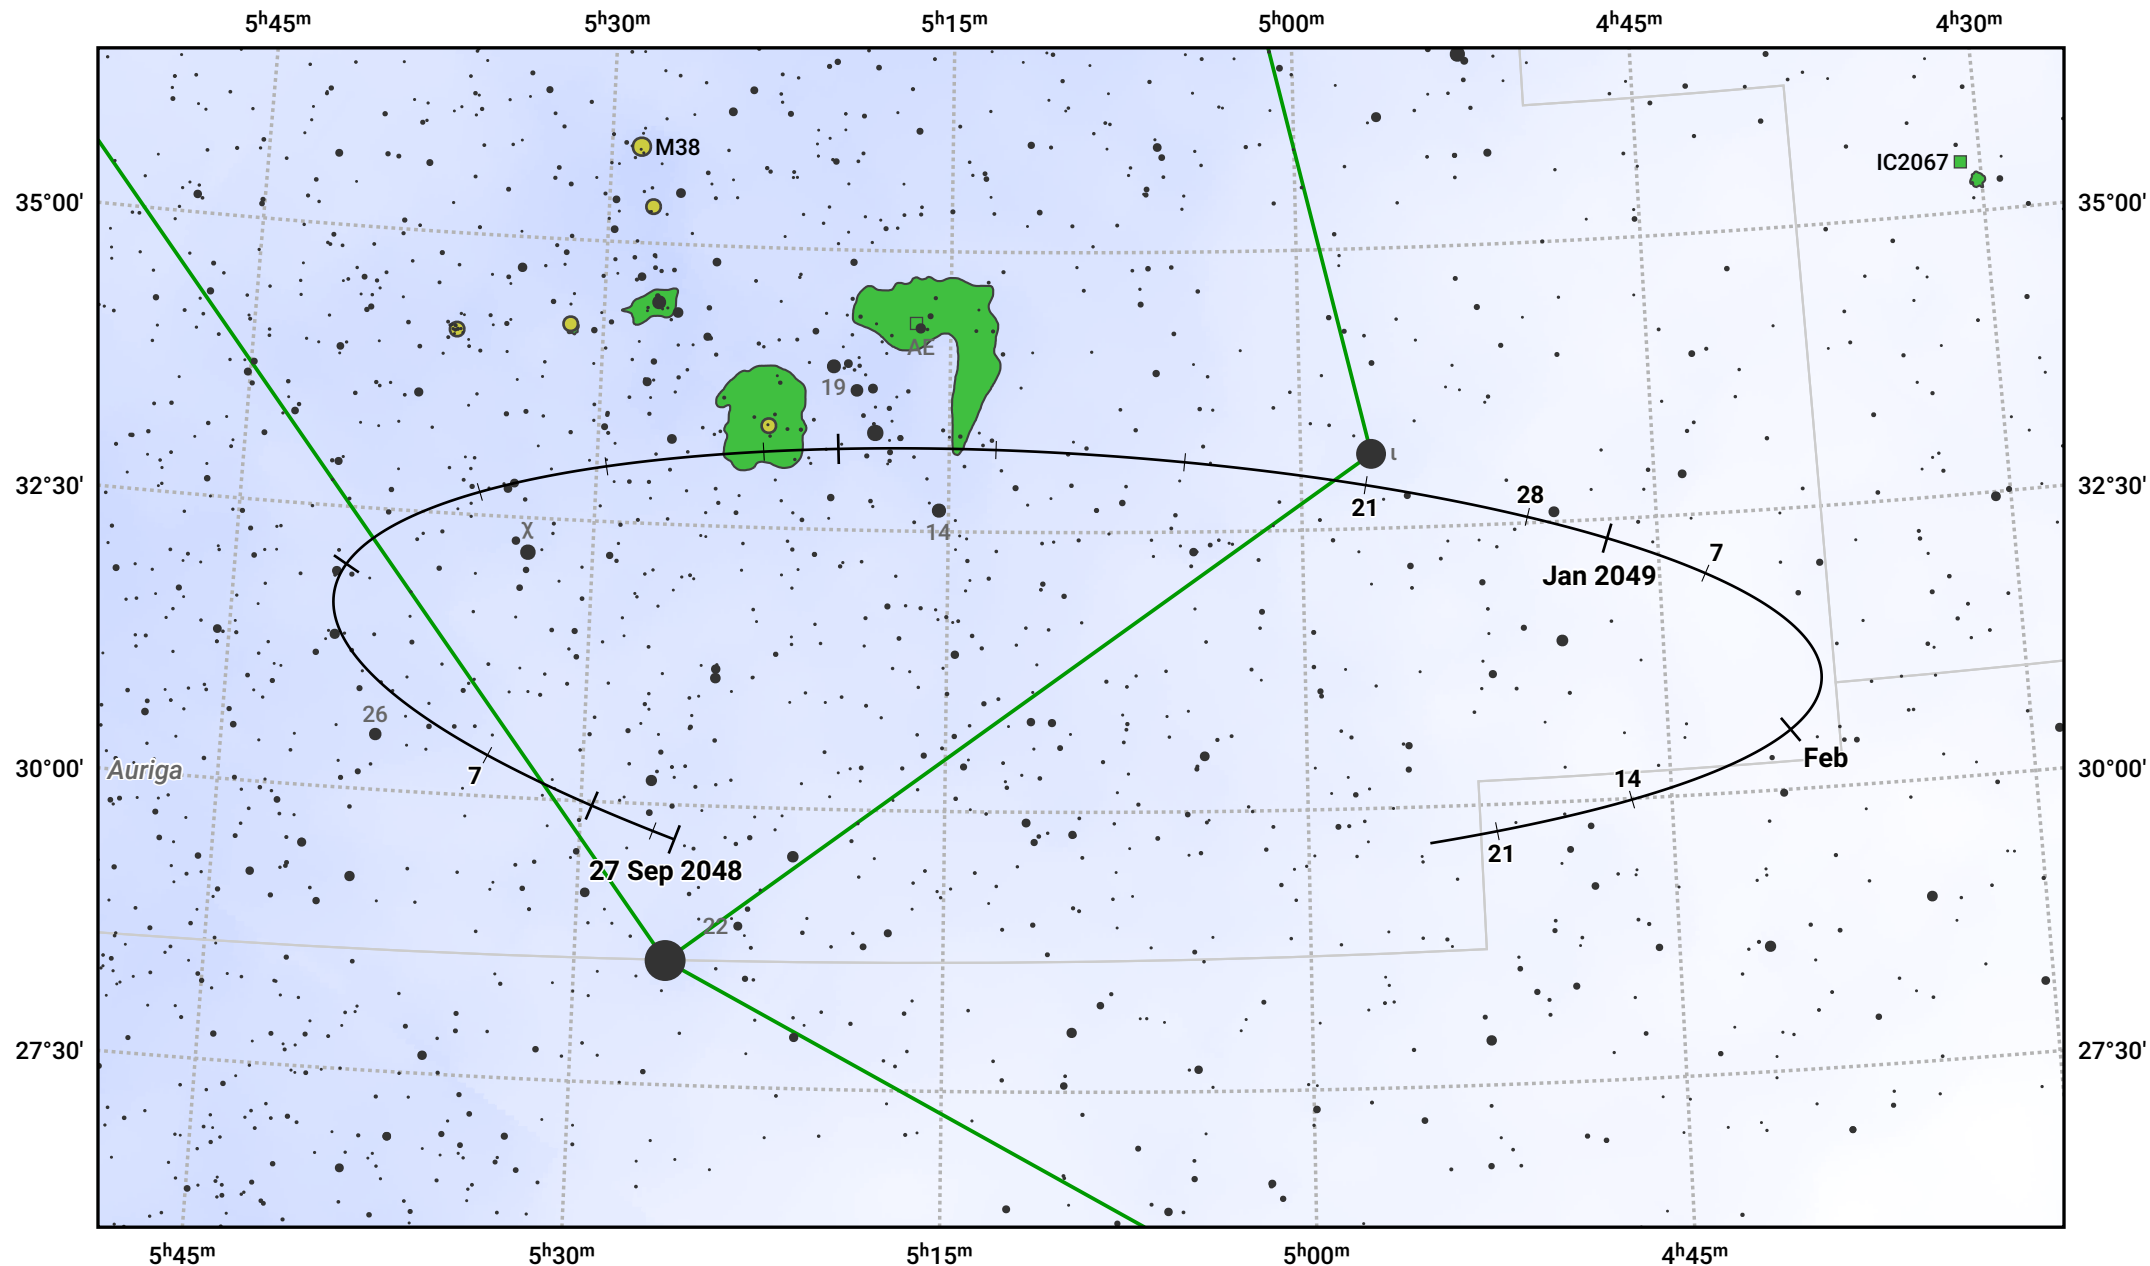

The path of Asteroid 29 Amphitrite around opposition on 11 Dec 2048

© Dominic Ford 2011–2024. Date markers placed at midnight UTC. Downloaded from <https://in-the-sky.org>

Magnitude scale: 10.0 9.0 8.0 7.0 6.0 5.0 4.0 3.0 2.0 1.0

— Ecliptic Plane

Galaxy Bright nebula Open cluster Globular cluster

Date	Mag	Phase
2048 Oct 1	10.4	96%
2048 Nov 1	9.8	98%
2048 Nov 17	9.4	99%
2048 Dec 1	9.1	100%
2049 Jan 1	9.4	99%
2049 Feb 1	10.1	97%
2049 Feb 18	10.5	96%