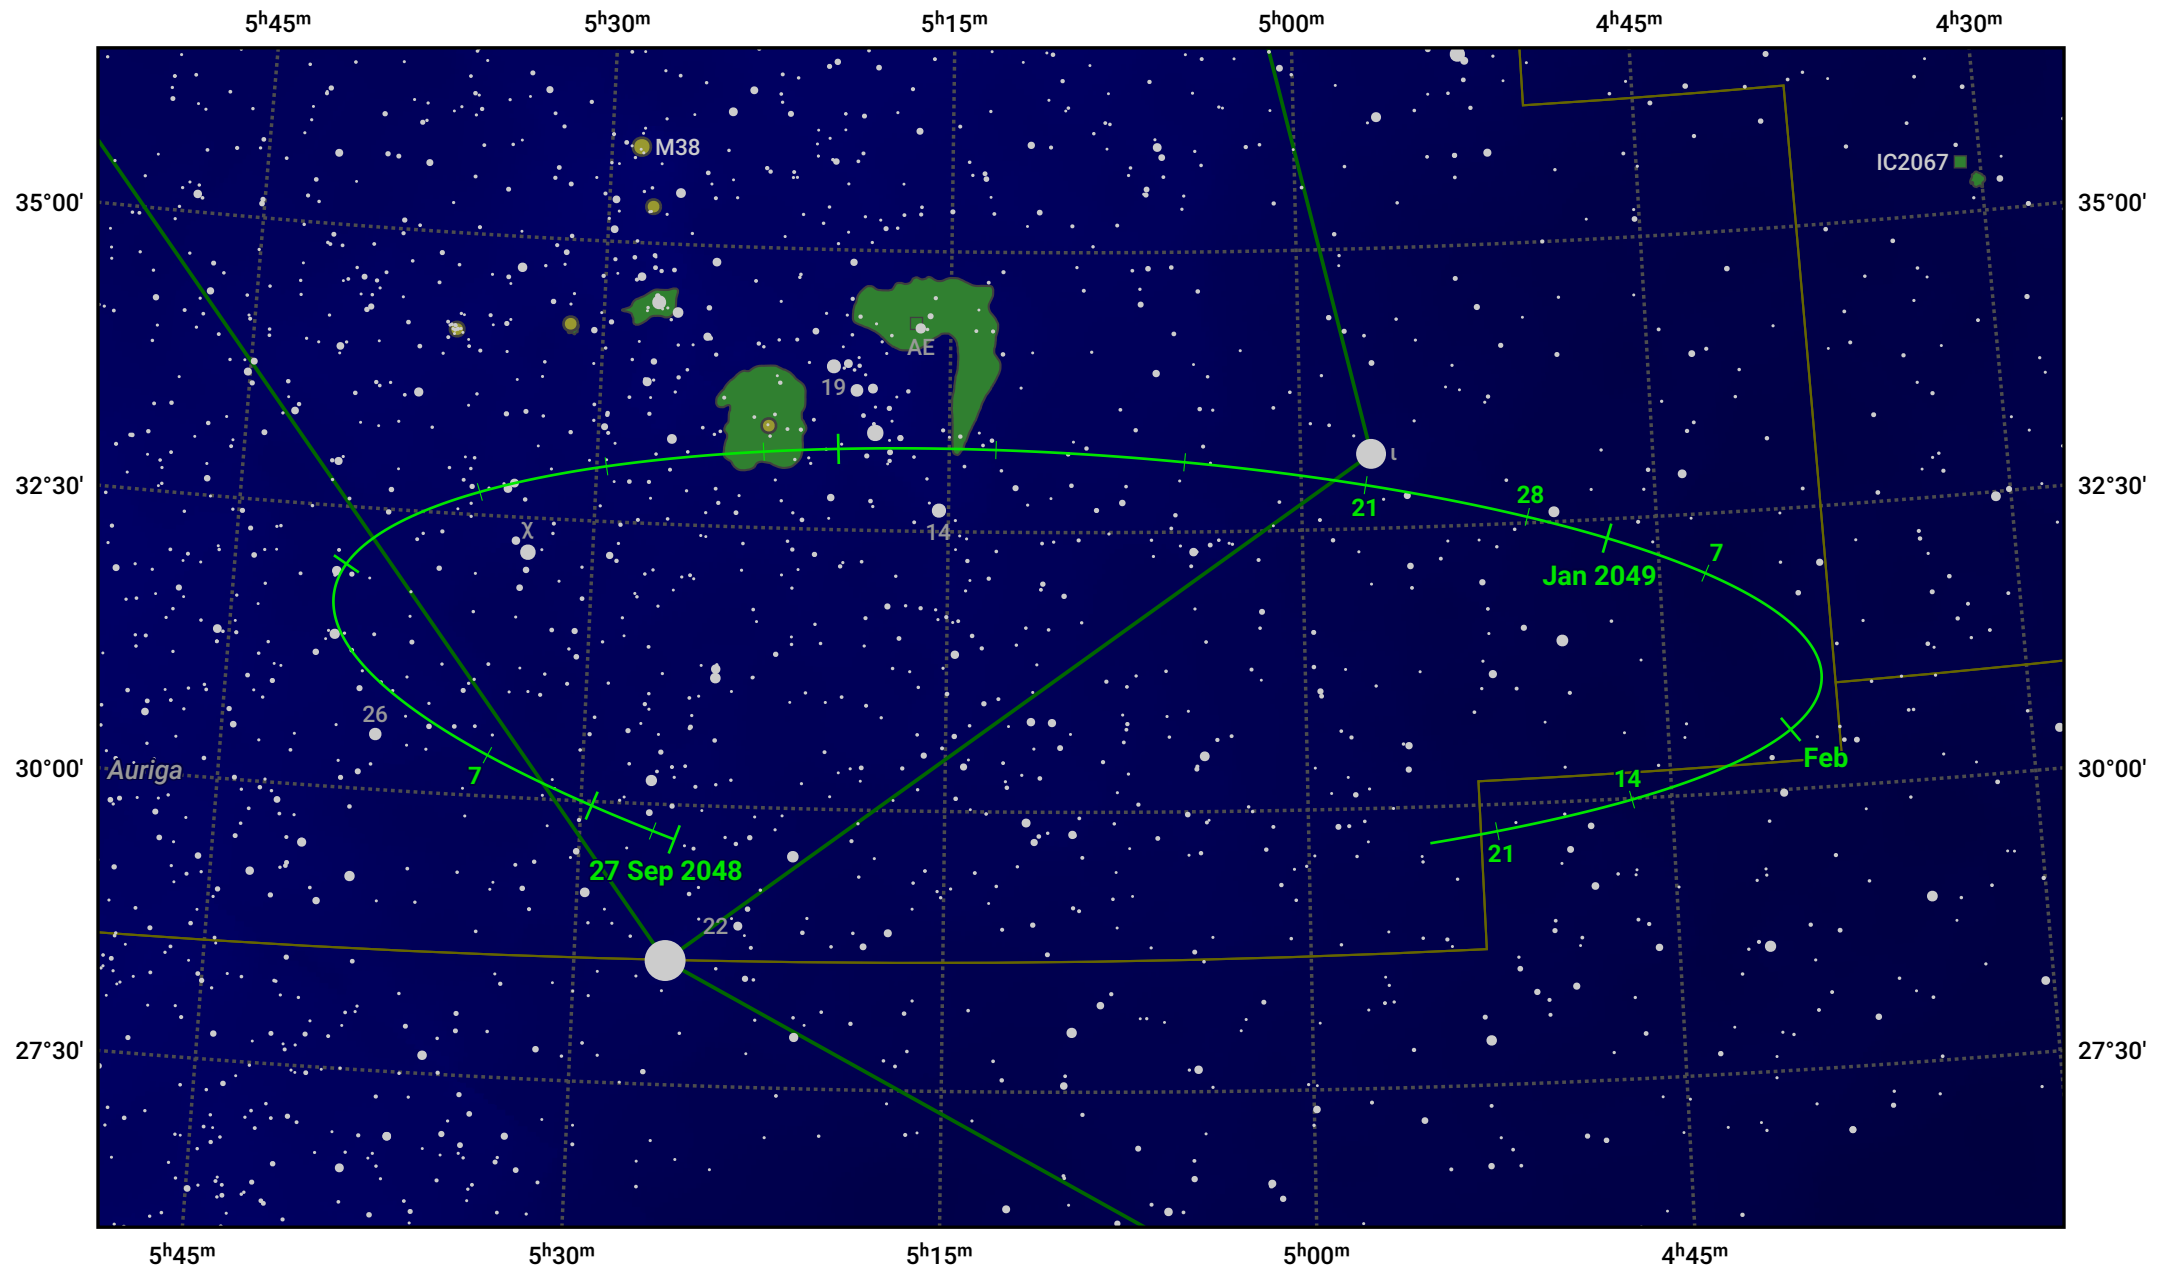

The path of Asteroid 29 Amphitrite around opposition on 11 Dec 2048

© Dominic Ford 2011–2024. Date markers placed at midnight UTC. Downloaded from <https://in-the-sky.org>

Magnitude scale: 10.0 9.0 8.0 7.0 6.0 5.0 4.0 3.0 2.0 1.0

— Ecliptic Plane

Galaxy Bright nebula Open cluster Globular cluster

Date	Mag	Phase
2048 Oct 1	10.4	96%
2048 Nov 1	9.8	98%
2048 Nov 17	9.4	99%
2048 Dec 1	9.1	100%
2049 Jan 1	9.4	99%
2049 Feb 1	10.1	97%
2049 Feb 18	10.5	96%