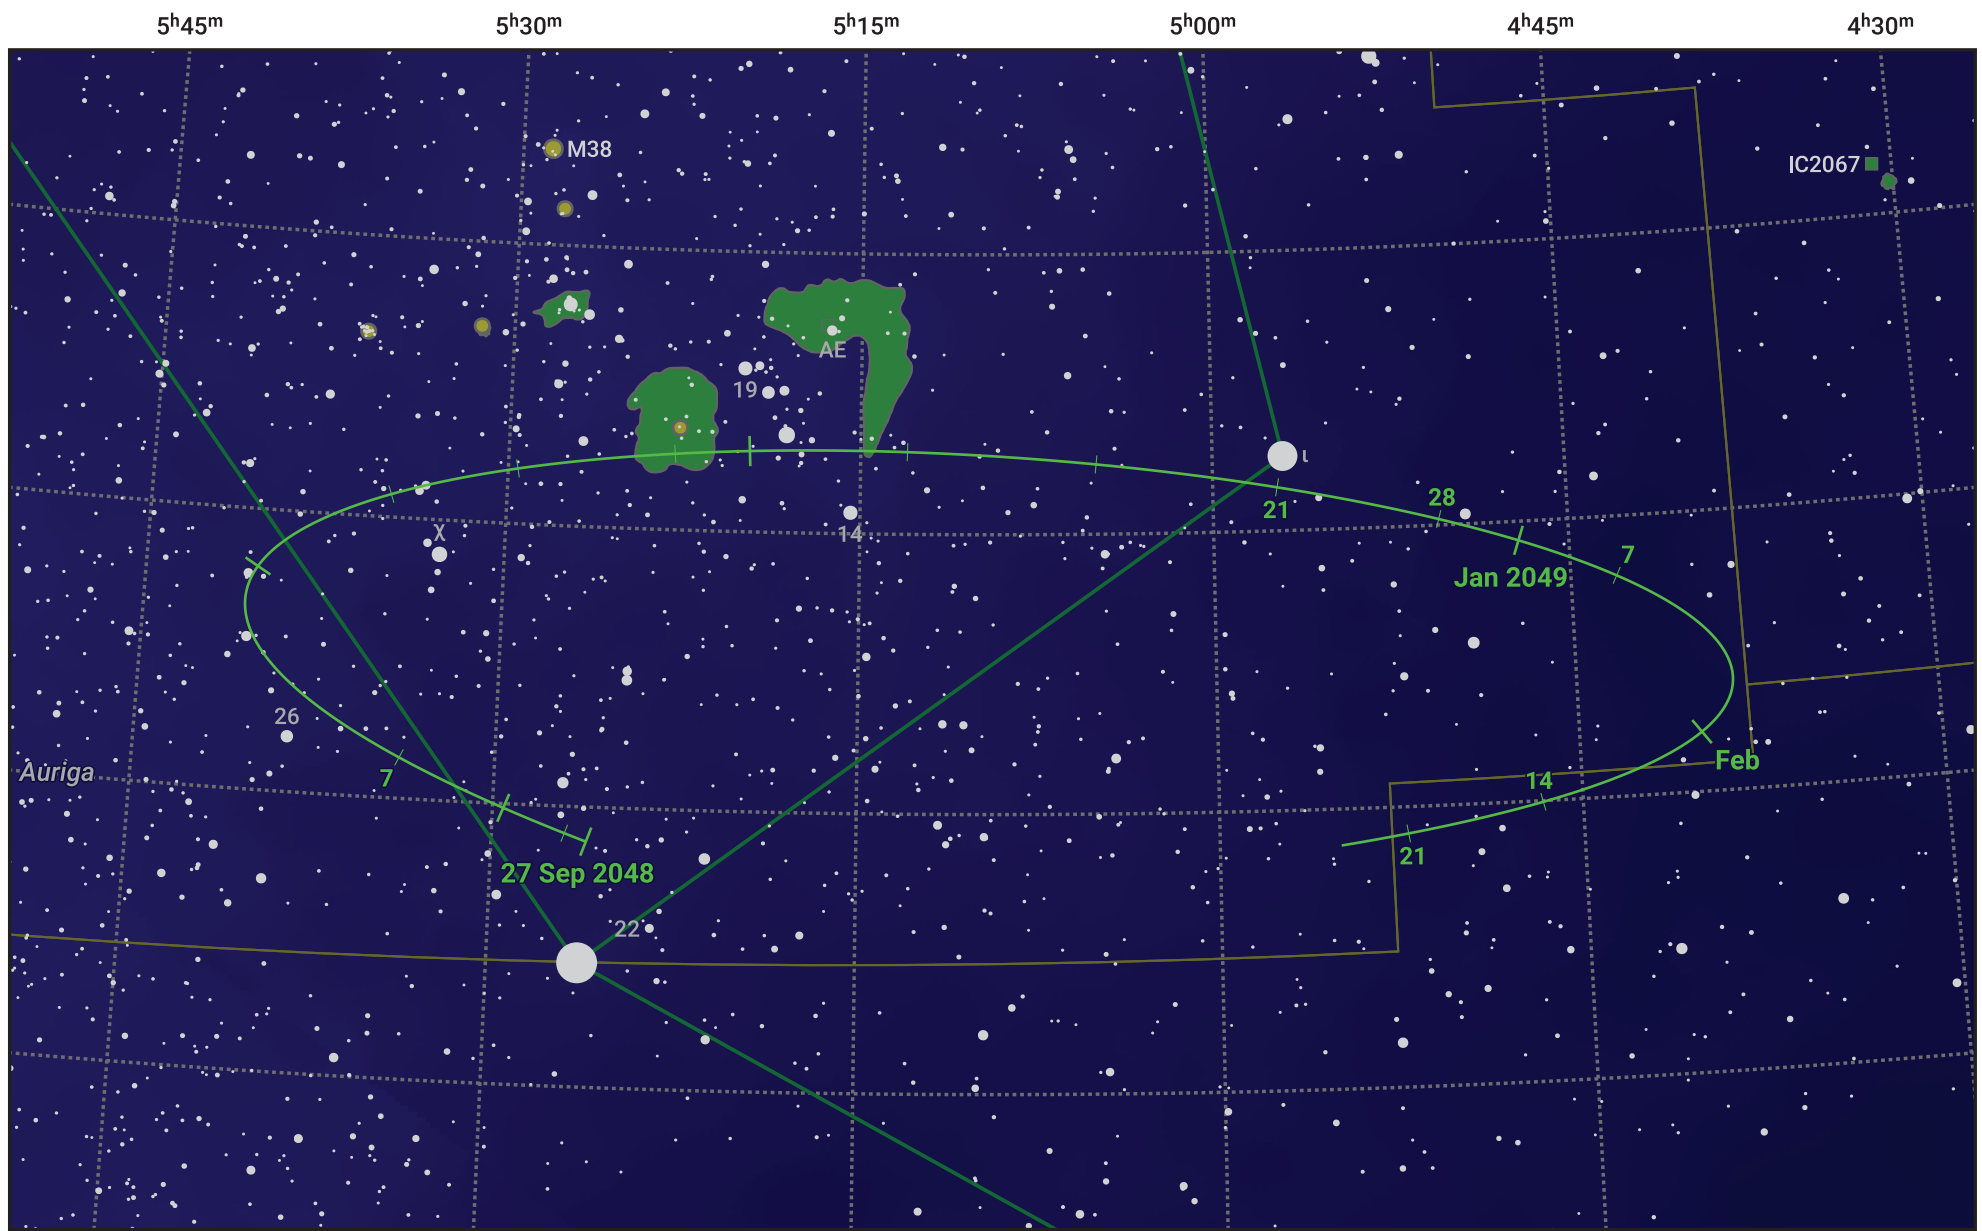

The path of Asteroid 29 Amphitrite around opposition on 11 Dec 2048

© Dominic Ford 2011–2024. Date markers placed at midnight UTC. Downloaded from <https://in-the-sky.org>

Magnitude scale: 10.0 9.0 8.0 7.0 6.0 5.0 4.0 3.0 2.0 1.0

— Ecliptic Plane

- Galaxy
- Bright nebula
- Open cluster
- ⊕ Globular cluster

Date	Mag	Phase
2048 Oct 1	10.4	96%
2048 Nov 1	9.8	98%
2048 Nov 17	9.4	99%
2048 Dec 1	9.1	100%
2049 Jan 1	9.4	99%
2049 Feb 1	10.1	97%
2049 Feb 18	10.5	96%