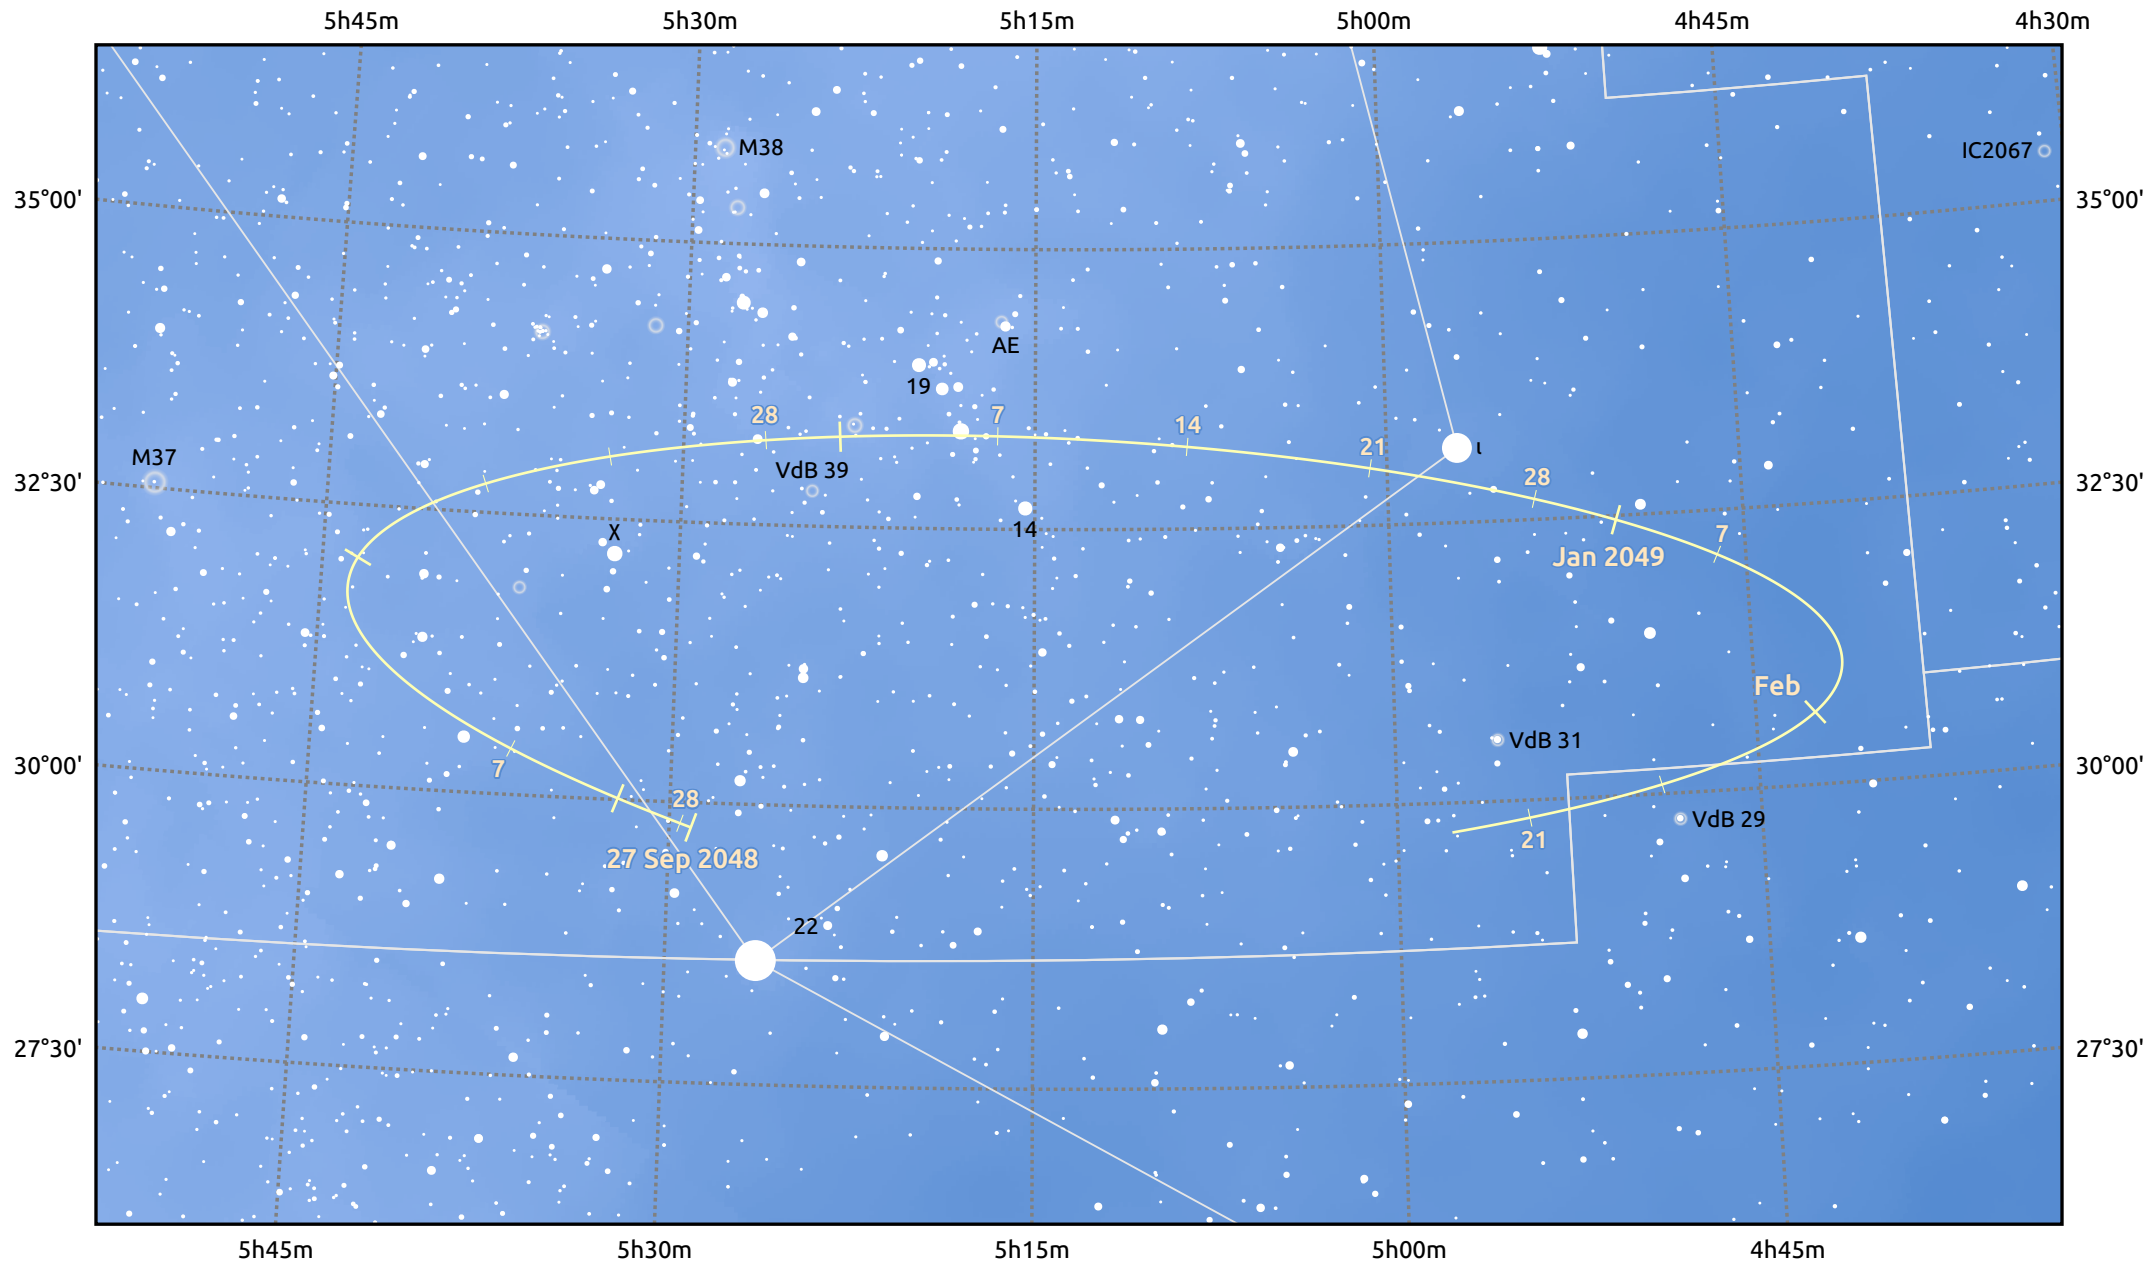

The path of Asteroid 29 Amphitrite around opposition on 11 Dec 2048

© Dominic Ford 2011–2025. Date markers placed at midnight UTC. Downloaded from <https://in-the-sky.org>

Magnitude scale: 10.0 9.0 8.0 7.0 6.0 5.0 4.0 3.0 2.0 1.0

Ecliptic Plane

Galaxy Bright nebula Open cluster Globular cluster Planetary nebula

Date	Mag	Phase
2048 Oct 1	10.4	96%
2048 Nov 1	9.8	97%
2048 Nov 17	9.4	99%
2048 Dec 1	9.1	100%
2049 Jan 1	9.4	99%
2049 Feb 1	10.1	97%
2049 Feb 19	10.4	96%