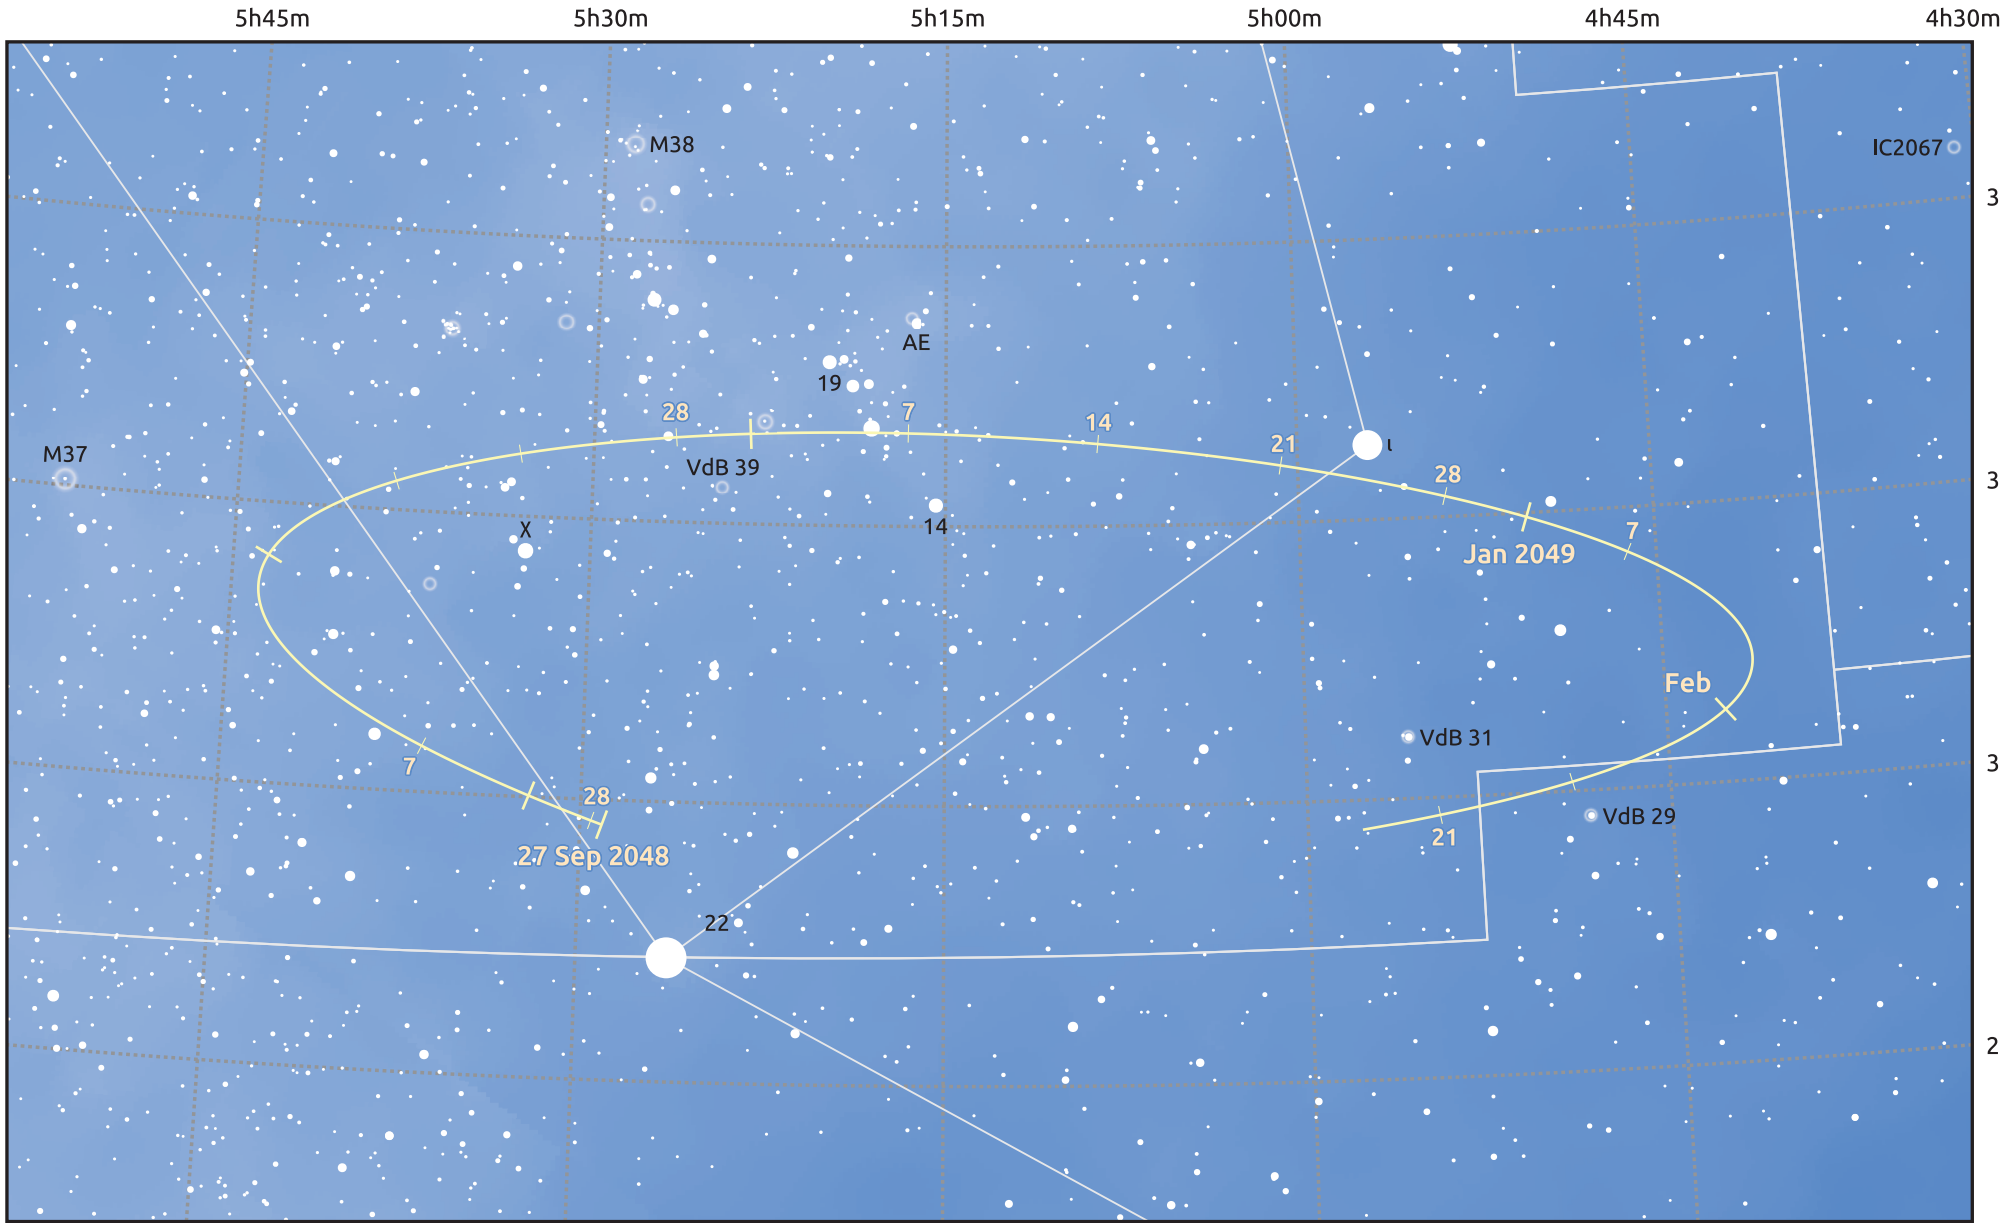

The path of Asteroid 29 Amphitrite around opposition on 11 Dec 2048

© Dominic Ford 2011–2025. Date markers placed at midnight UTC. Downloaded from <https://in-the-sky.org>

Magnitude scale: 10.0 9.0 8.0 7.0 6.0 5.0 4.0 3.0 2.0 1.0

— Ecliptic Plane

Galaxy Bright nebula Open cluster Globular cluster Planetary nebula

Date	Mag	Phase
2048 Oct 1	10.4	96%
2048 Nov 1	9.8	97%
2048 Nov 17	9.4	99%
2048 Dec 1	9.1	100%
2049 Jan 1	9.4	99%
2049 Feb 1	10.1	97%
2049 Feb 19	10.4	96%