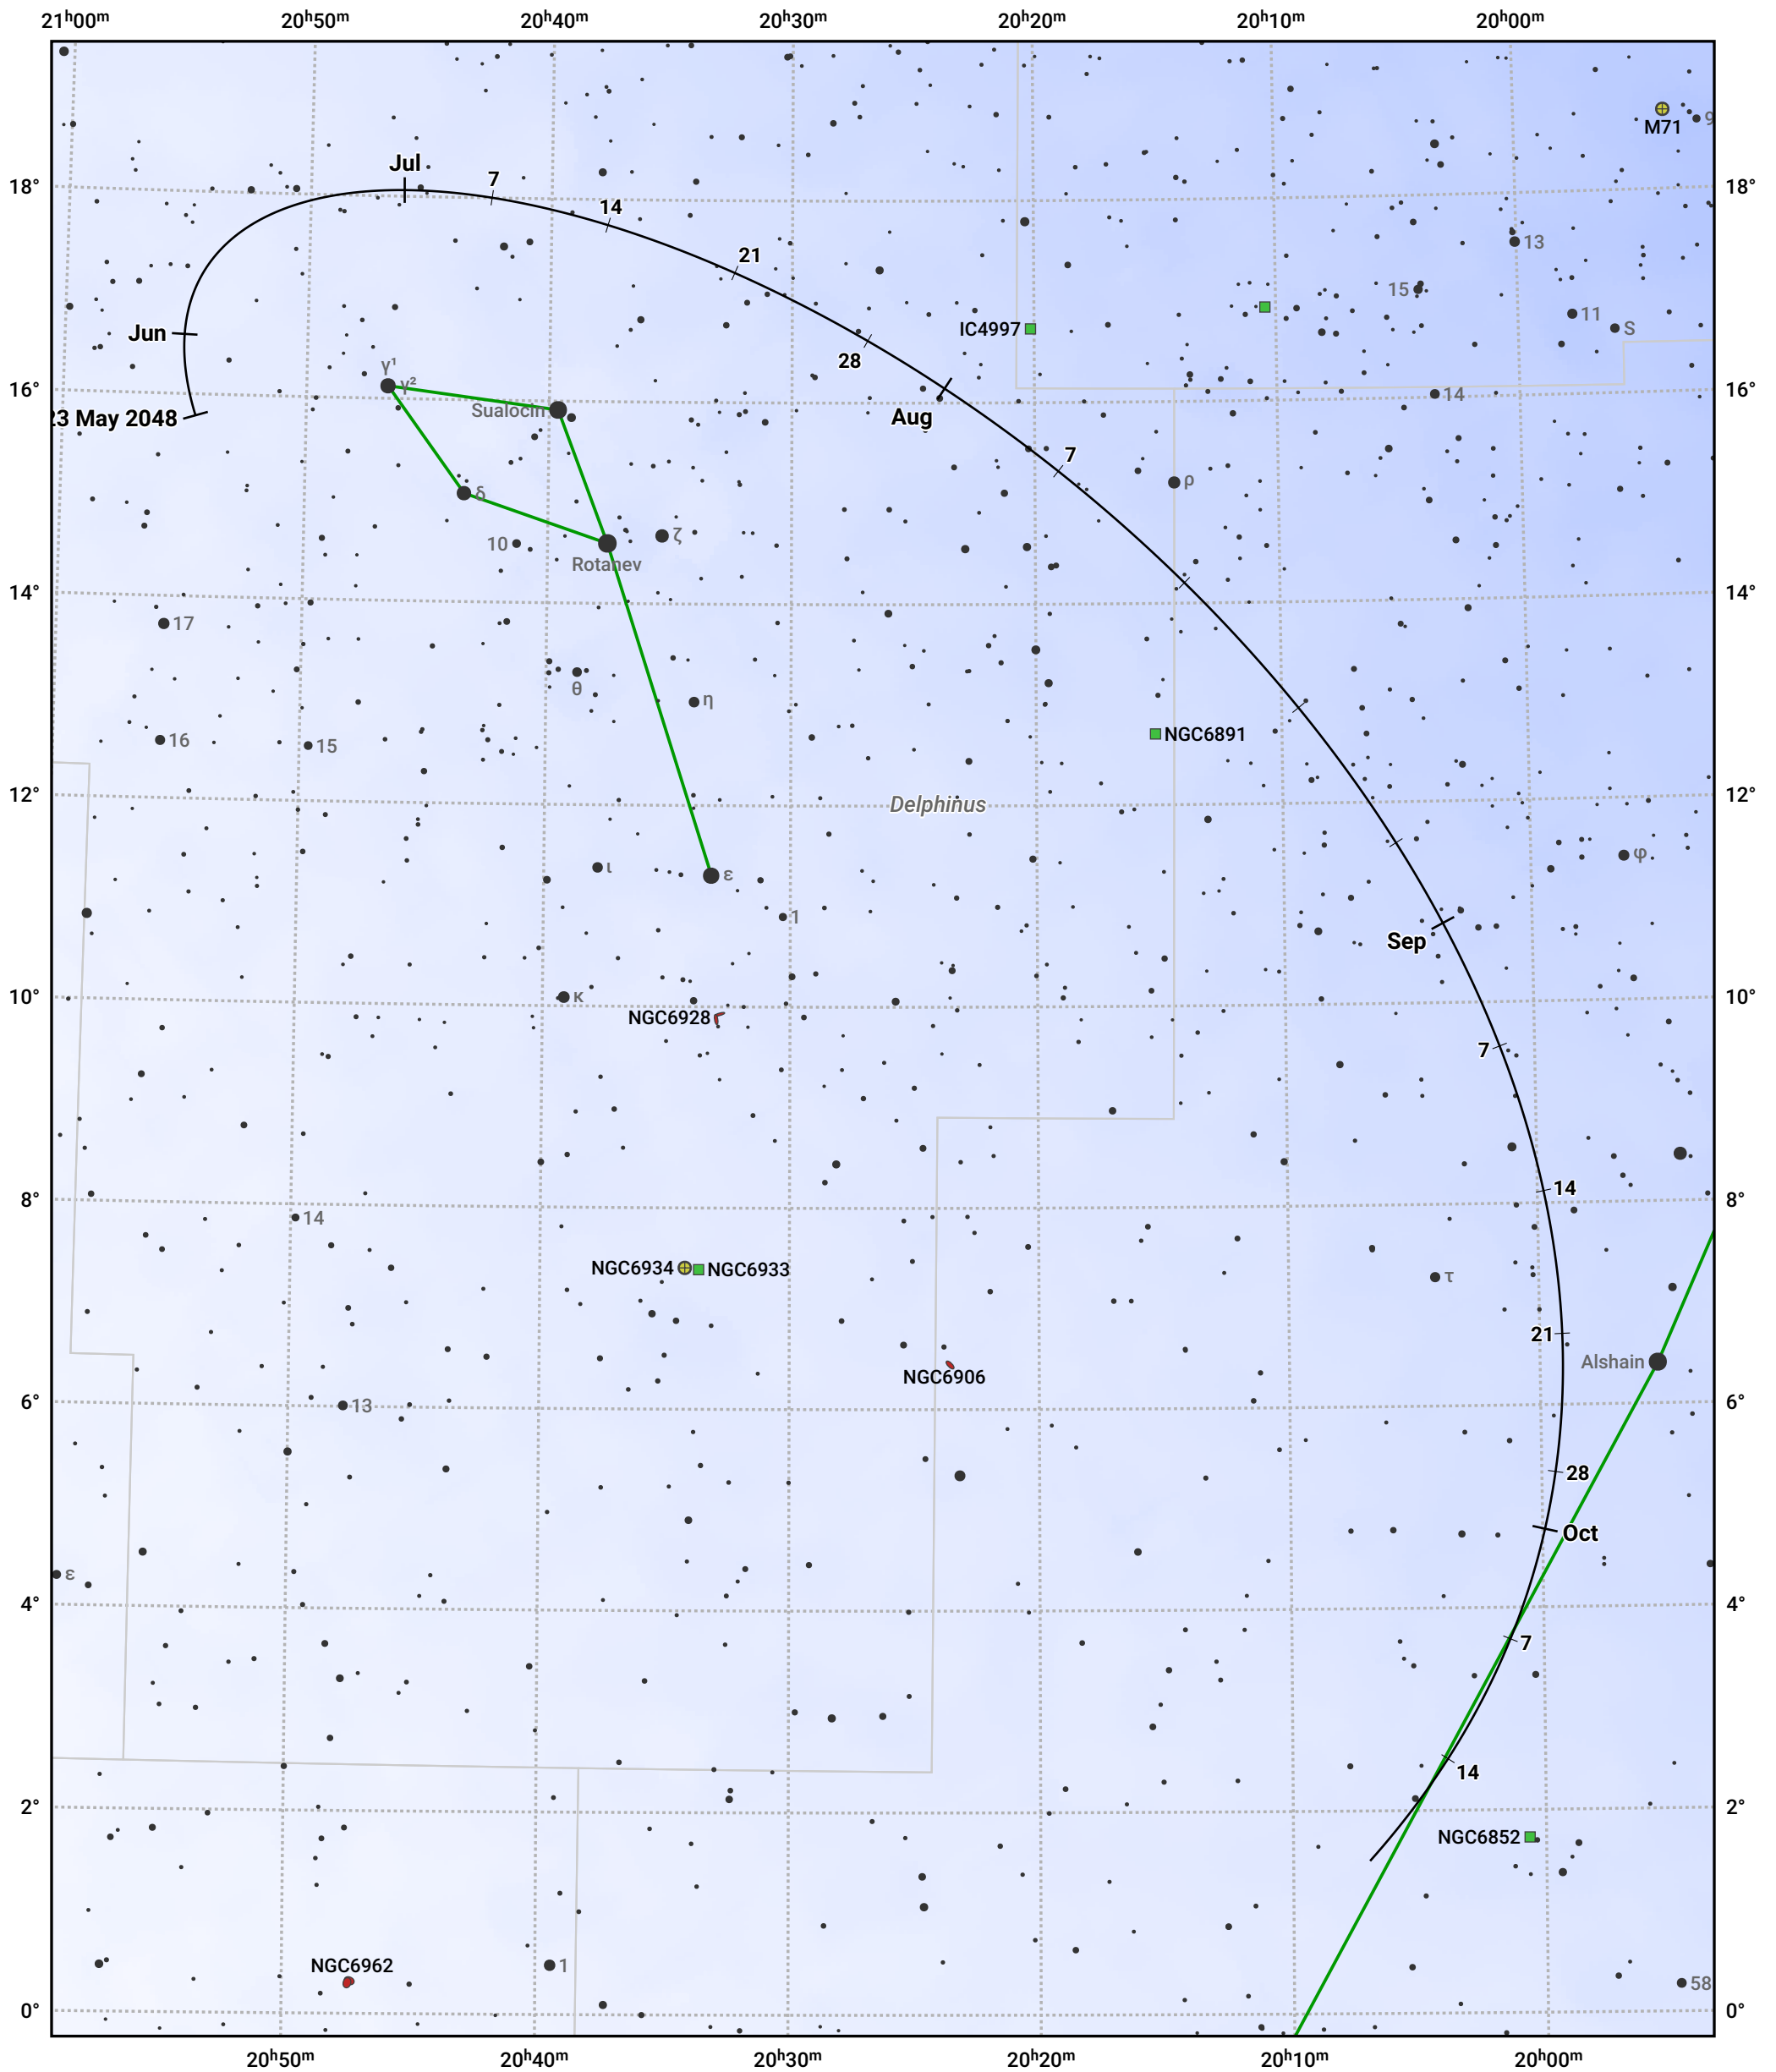

# The path of Asteroid 2 Pallas around opposition on 6 Aug 2048

© Dominic Ford 2011–2024. Date markers placed at midnight UTC. Downloaded from <https://in-the-sky.org>

Magnitude scale: ● 9.0 ● 8.0 ● 7.0 ● 6.0 ● 5.0 ● 4.0 ● 3.0

— Ecliptic Plane

● Galaxy ● Bright nebula ● Open cluster ● Globular cluster

Date	Mag
2048 Jun 1	10.0
2048 Jul 1	9.7
2048 Aug 1	9.4
2048 Sep 1	9.6
2048 Oct 1	9.9