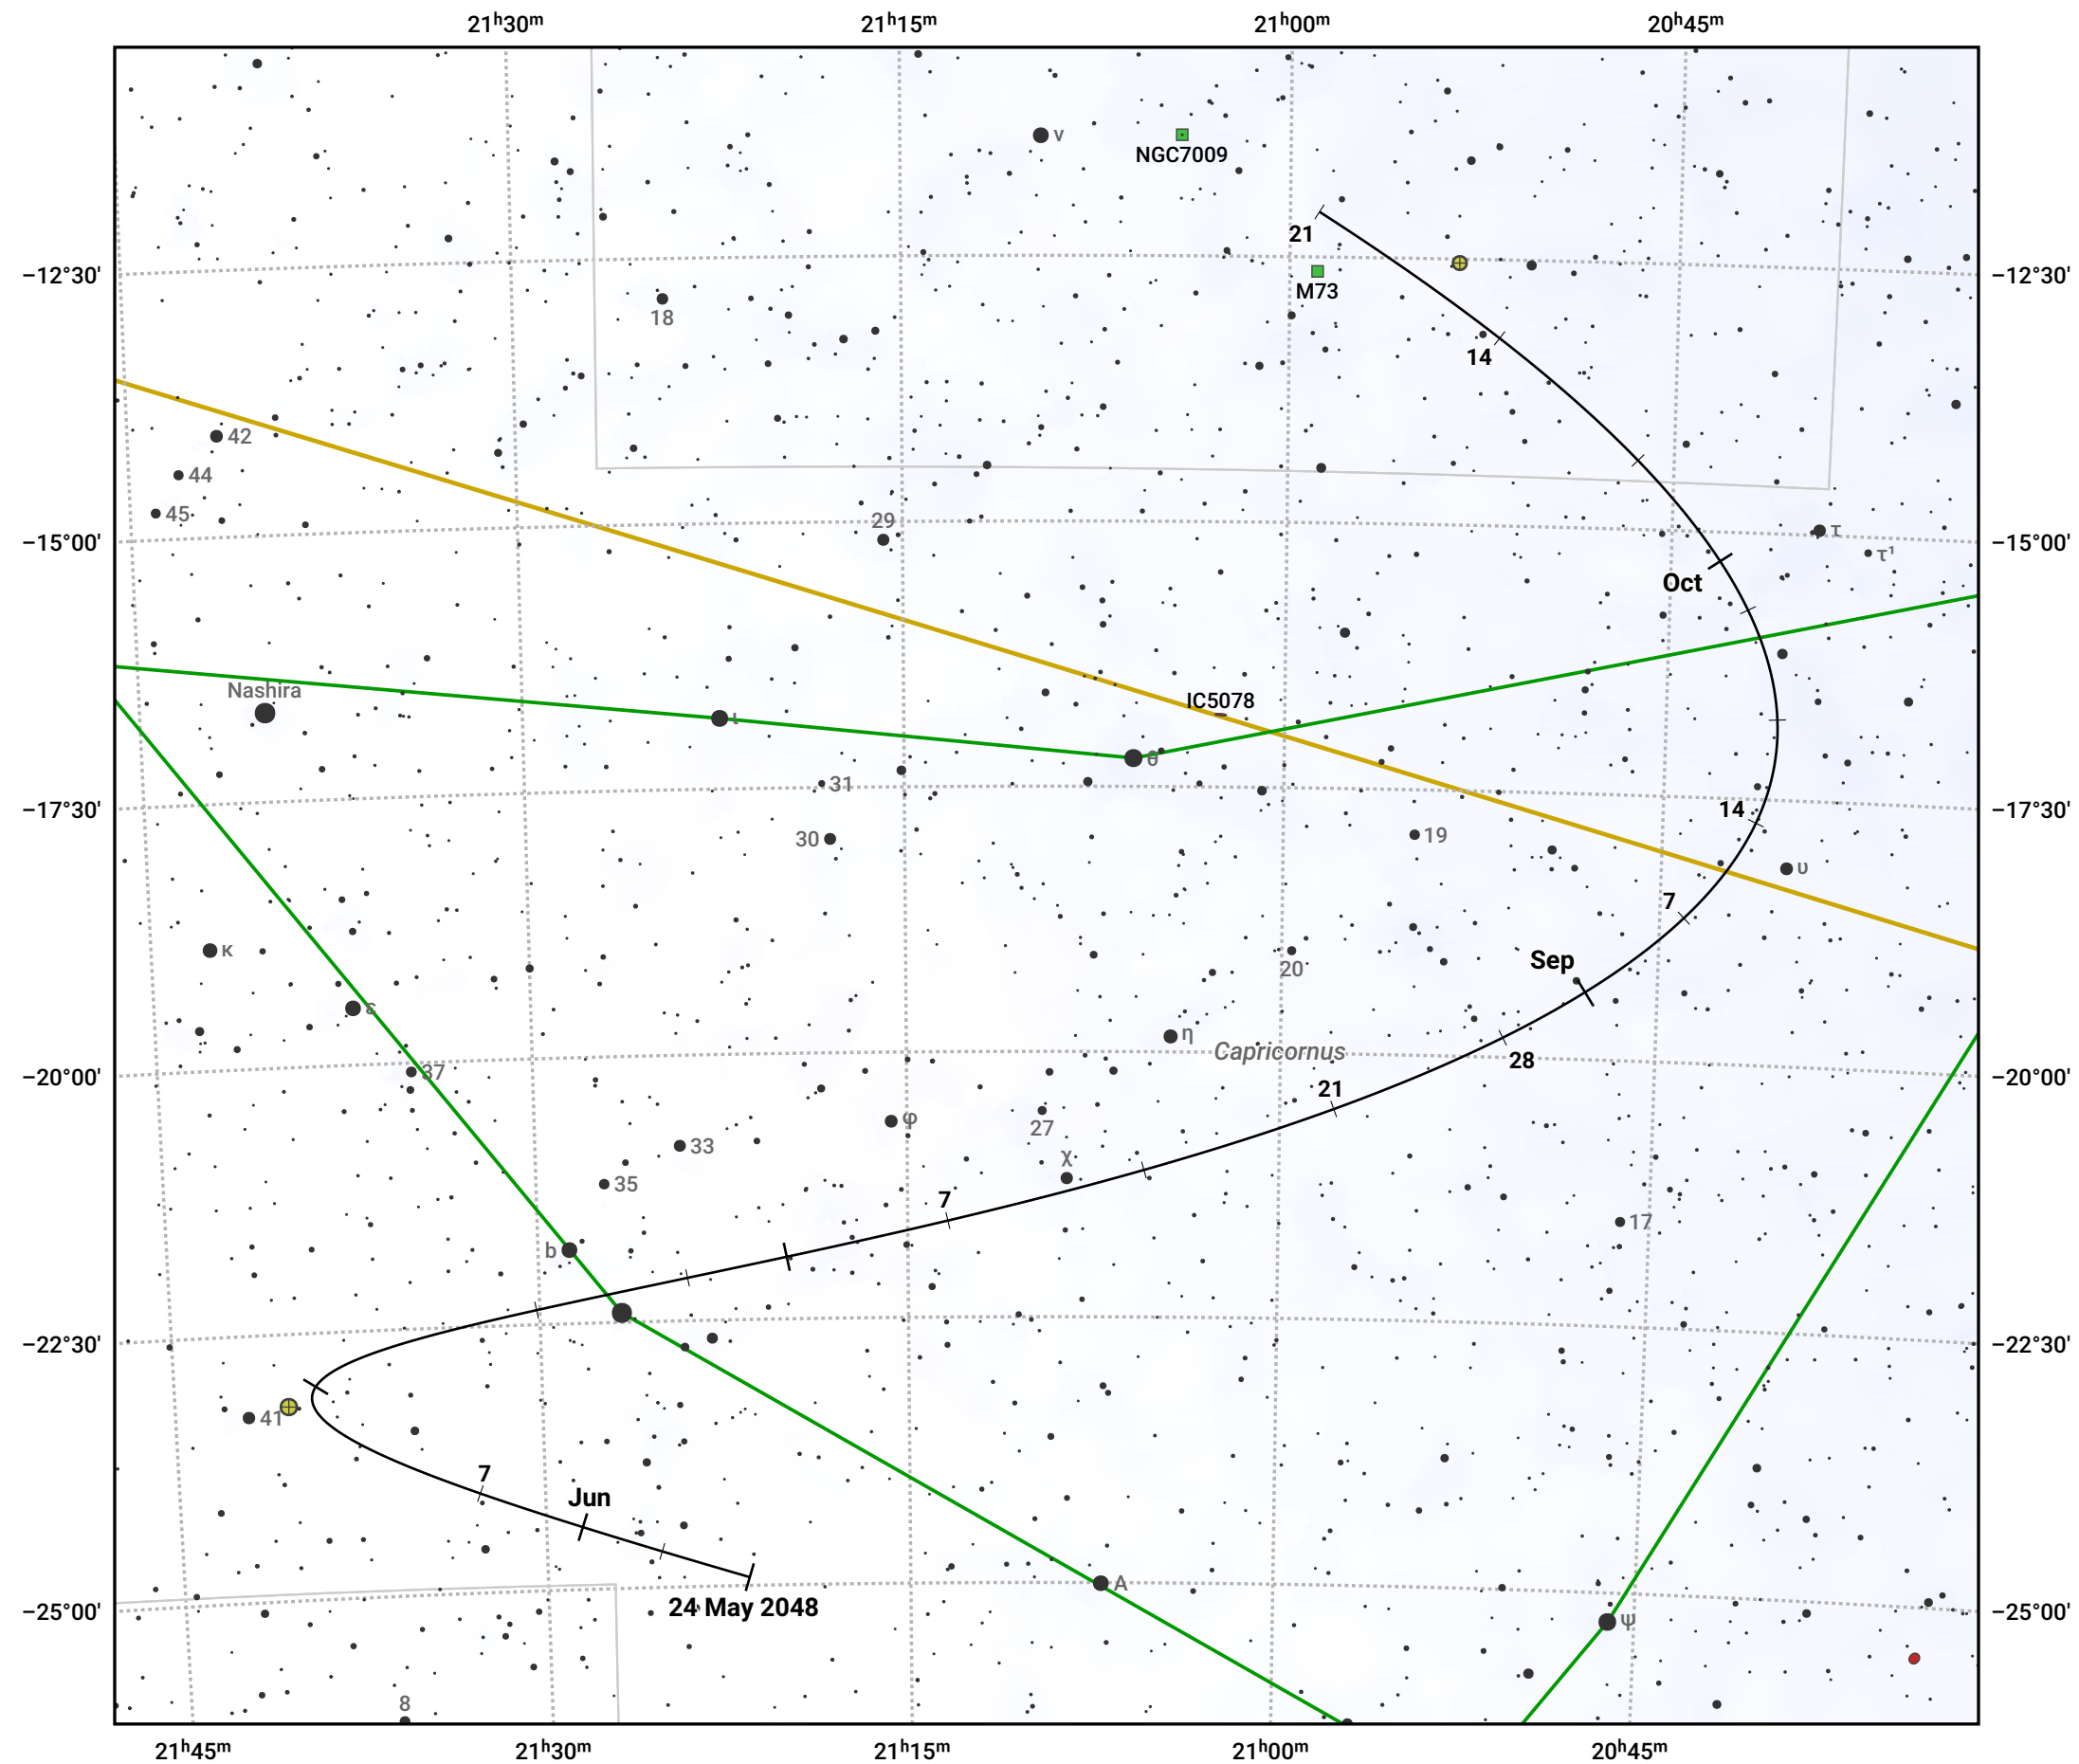

The path of Asteroid 324 Bamberga around opposition on 7 Aug 2048

© Dominic Ford 2011–2024. Date markers placed at midnight UTC. Downloaded from <https://in-the-sky.org>

Magnitude scale: 10.0 9.0 8.0 7.0 6.0 5.0 4.0 3.0

— Ecliptic Plane

Galaxy Bright nebula Open cluster Globular cluster

Date	Mag	Phase
2048 Jun 1	11.2	96%
2048 Jun 29	10.4	97%
2048 Jul 1	10.3	98%
2048 Jul 28	9.3	100%
2048 Aug 1	9.2	100%
2048 Sep 1	9.5	98%
2048 Oct 1	10.1	94%
2048 Oct 17	10.3	93%