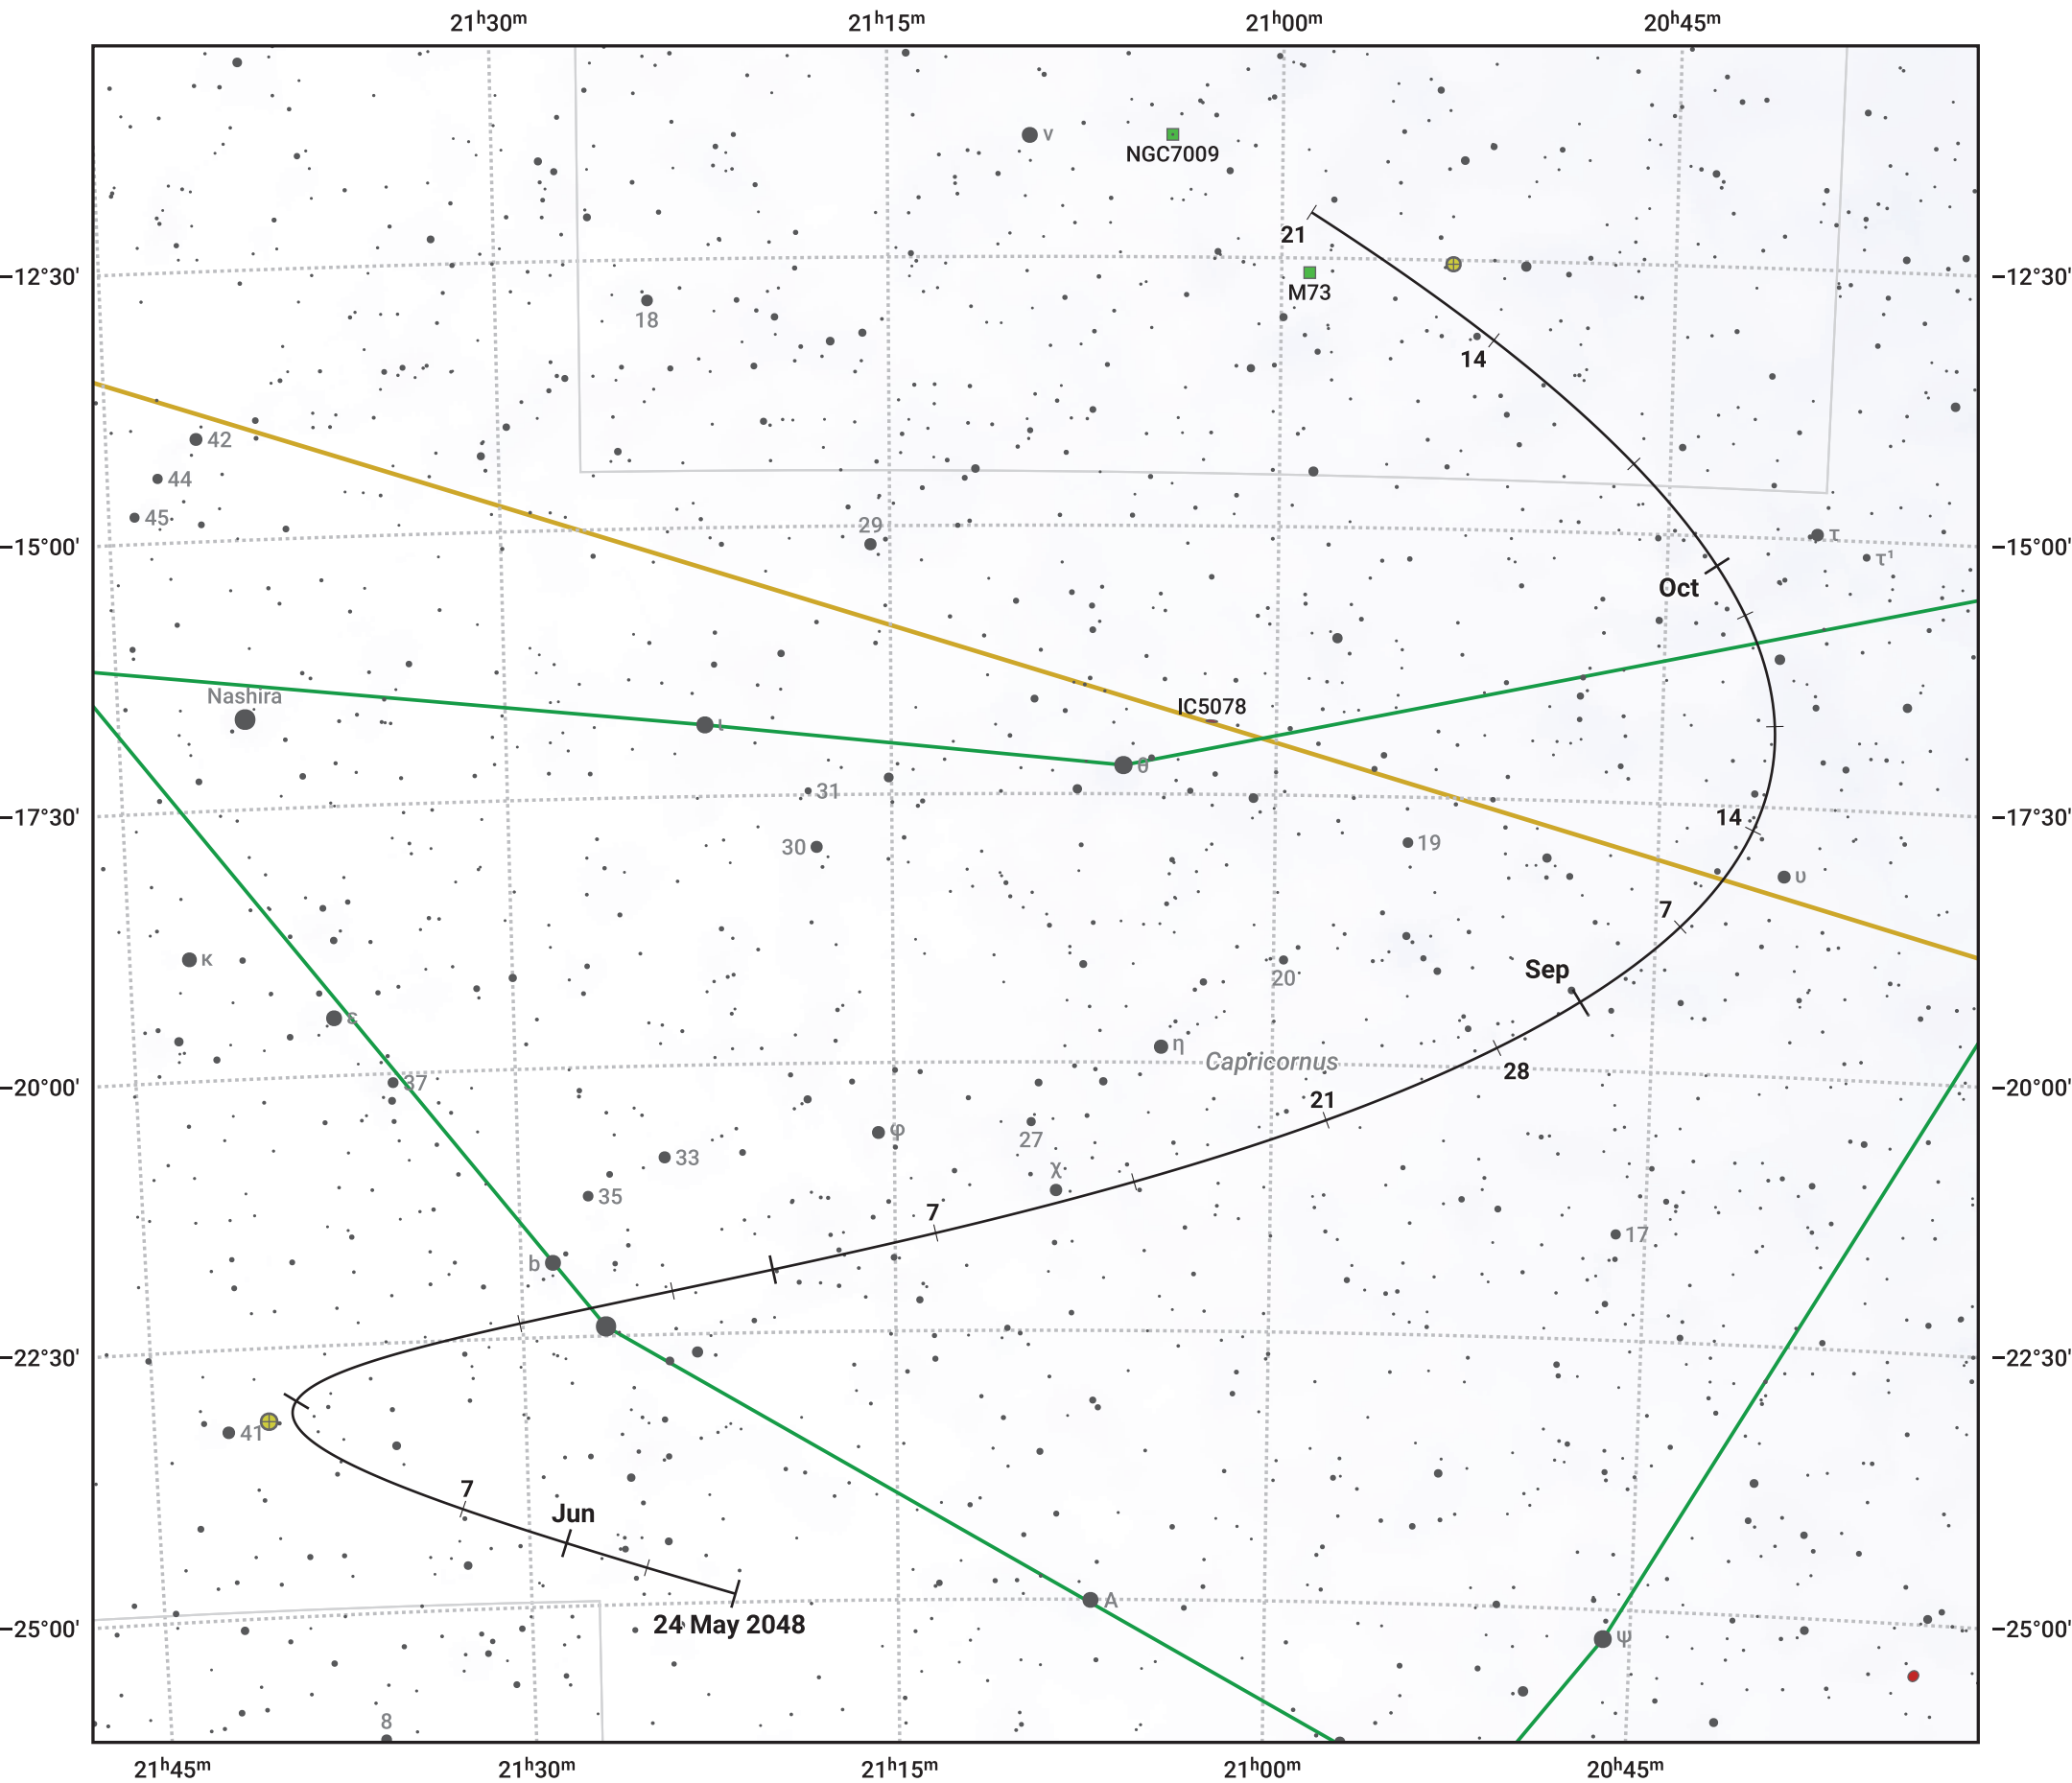

The path of Asteroid 324 Bamberga around opposition on 7 Aug 2048

© Dominic Ford 2011–2024. Date markers placed at midnight UTC. Downloaded from <https://in-the-sky.org>

Magnitude scale: 10.0 9.0 8.0 7.0 6.0 5.0 4.0 3.0

— Ecliptic Plane

Galaxy Bright nebula Open cluster Globular cluster

Date	Mag	Phase
2048 Jun 1	11.2	96%
2048 Jun 29	10.4	97%
2048 Jul 1	10.3	98%
2048 Jul 28	9.3	100%
2048 Aug 1	9.2	100%
2048 Sep 1	9.5	98%
2048 Oct 1	10.1	94%
2048 Oct 17	10.3	93%